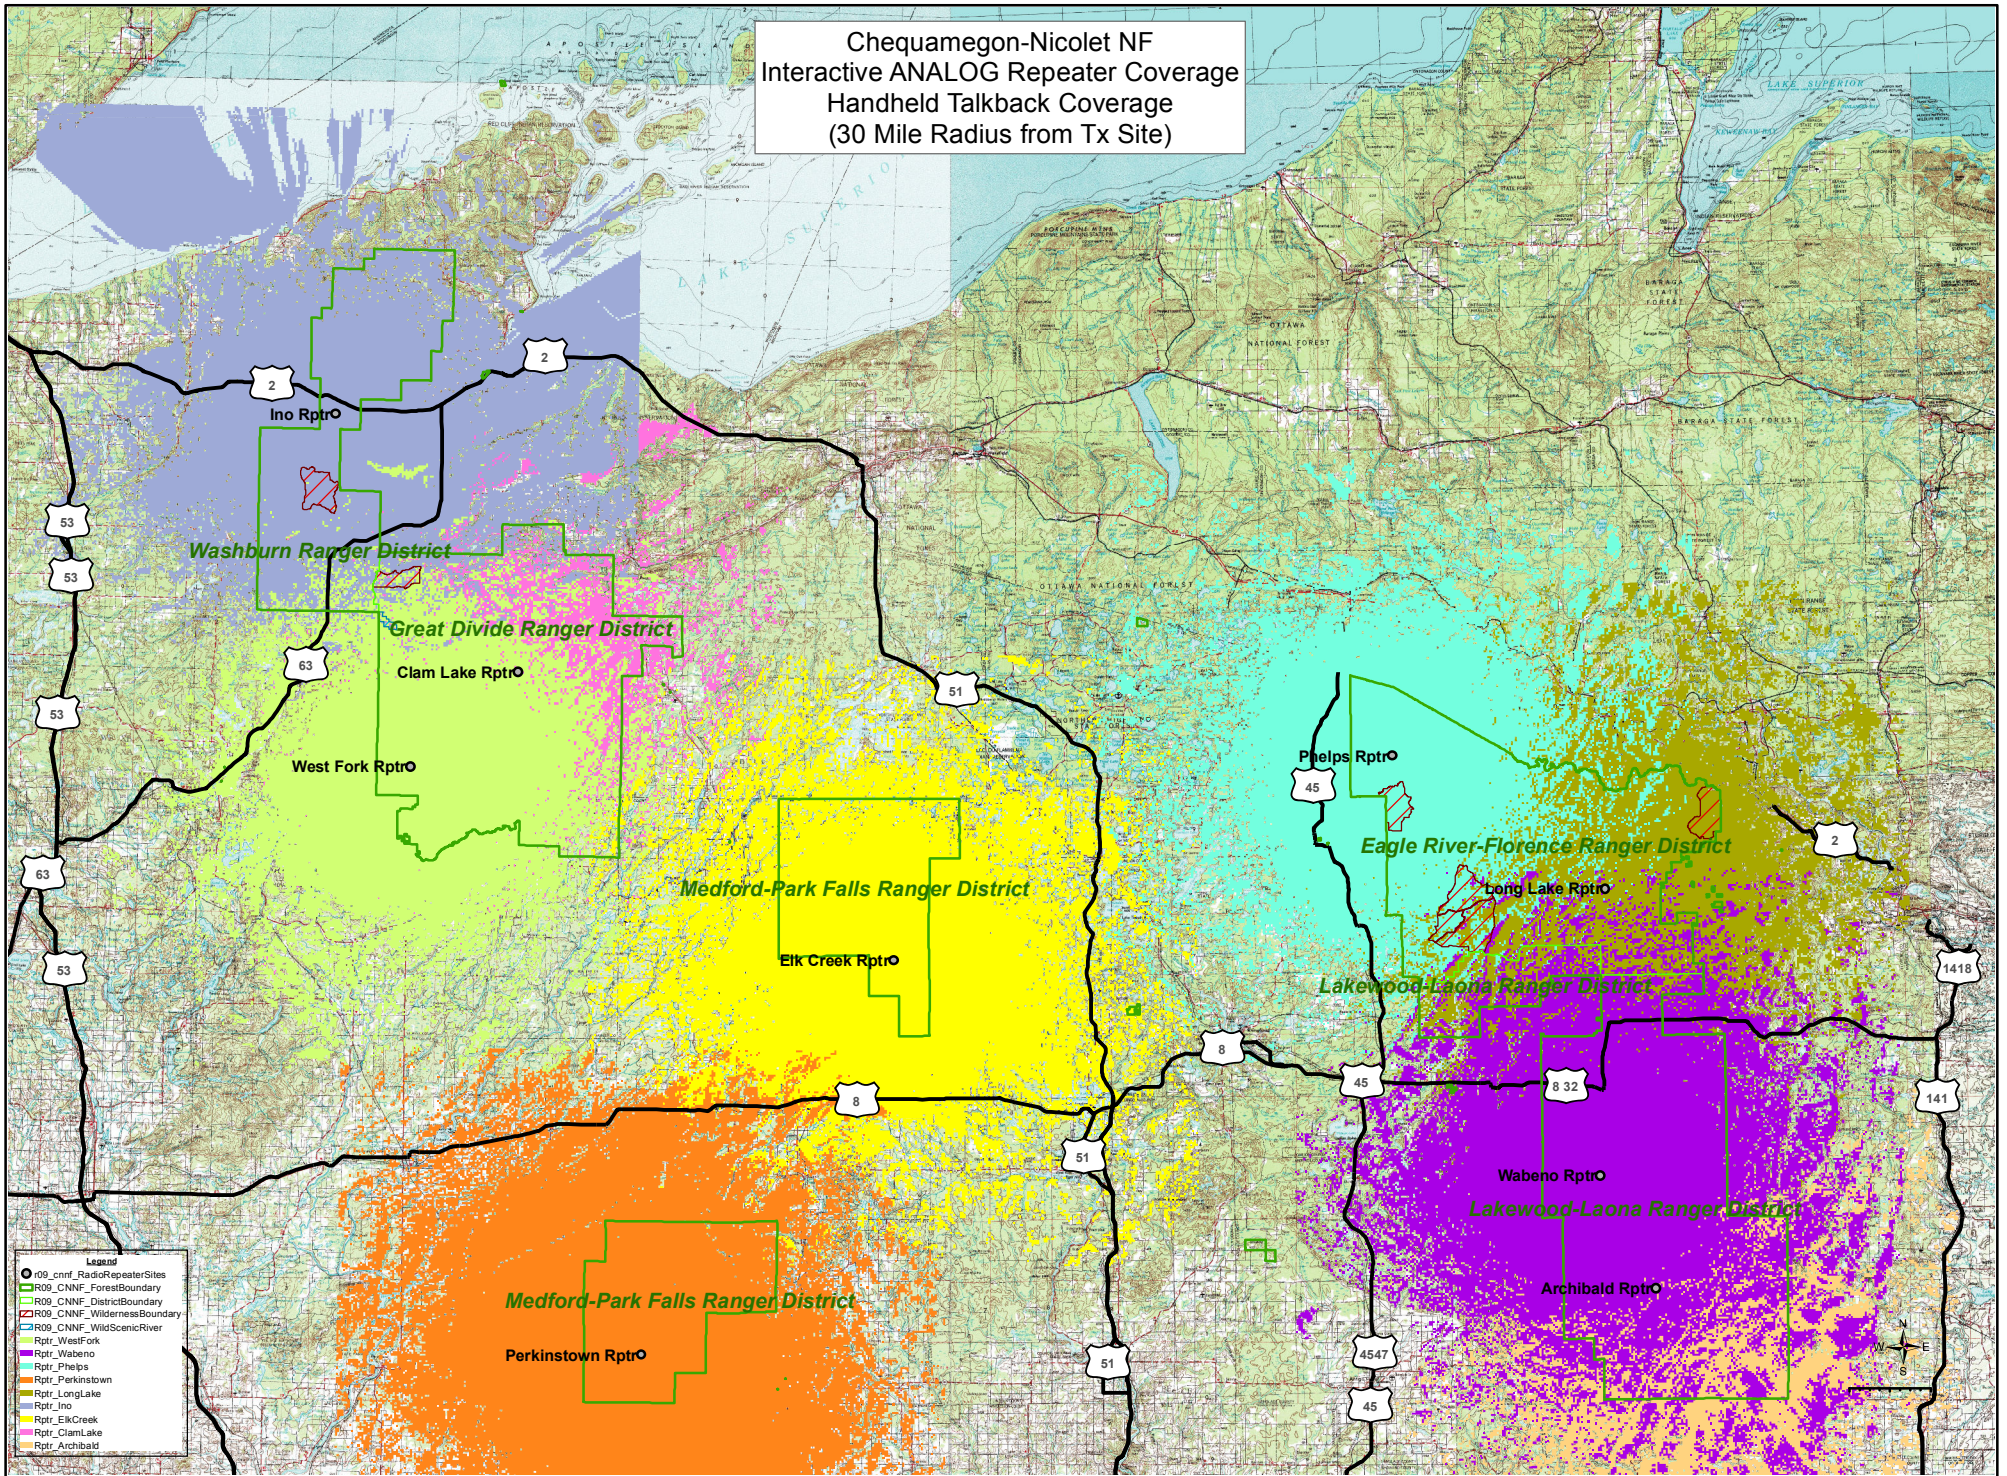

Chequamegon-Nicolet NF  
 Interactive ANALOG Repeater Coverage  
 Handheld Talkback Coverage  
 (30 Mile Radius from Tx Site)

- Legend**
- 09\_cnnf\_RadioRepeaterSites
  - R09\_CNNF\_ForestBoundary
  - R09\_CNNF\_DistrictBoundary
  - R09\_CNNF\_WildernessBoundary
  - R09\_CNNF\_WildScenicRiver
  - Rptr\_WestFork
  - Rptr\_Wabeno
  - Rptr\_Phelps
  - Rptr\_Perkinstown
  - Rptr\_LongLake
  - Rptr\_Ino
  - Rptr\_ElkCreek
  - Rptr\_ClamLake
  - Rptr\_Archibald