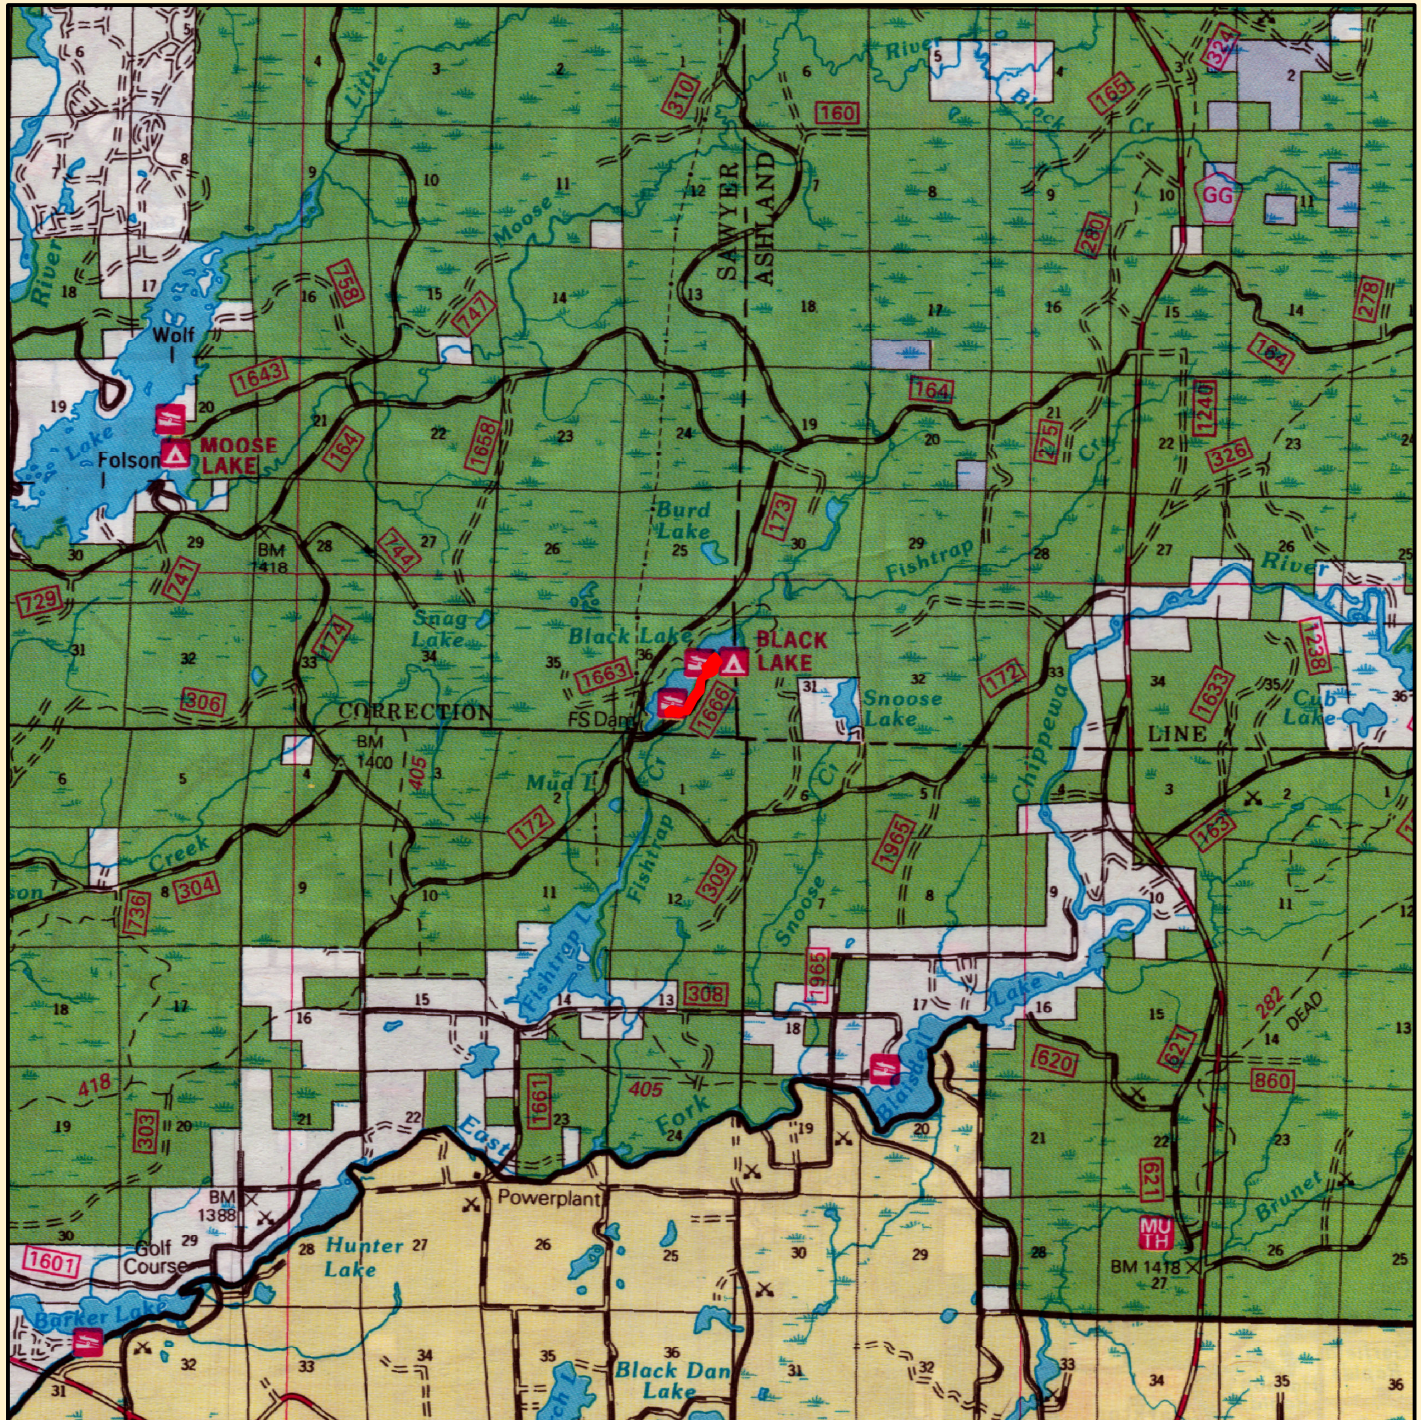

WZ Admin Vicinity Map

Black Lake Campground and Boat Landing

 RxUnits

0 1.25 2.5 5 Miles

dsloan 3/7/2019