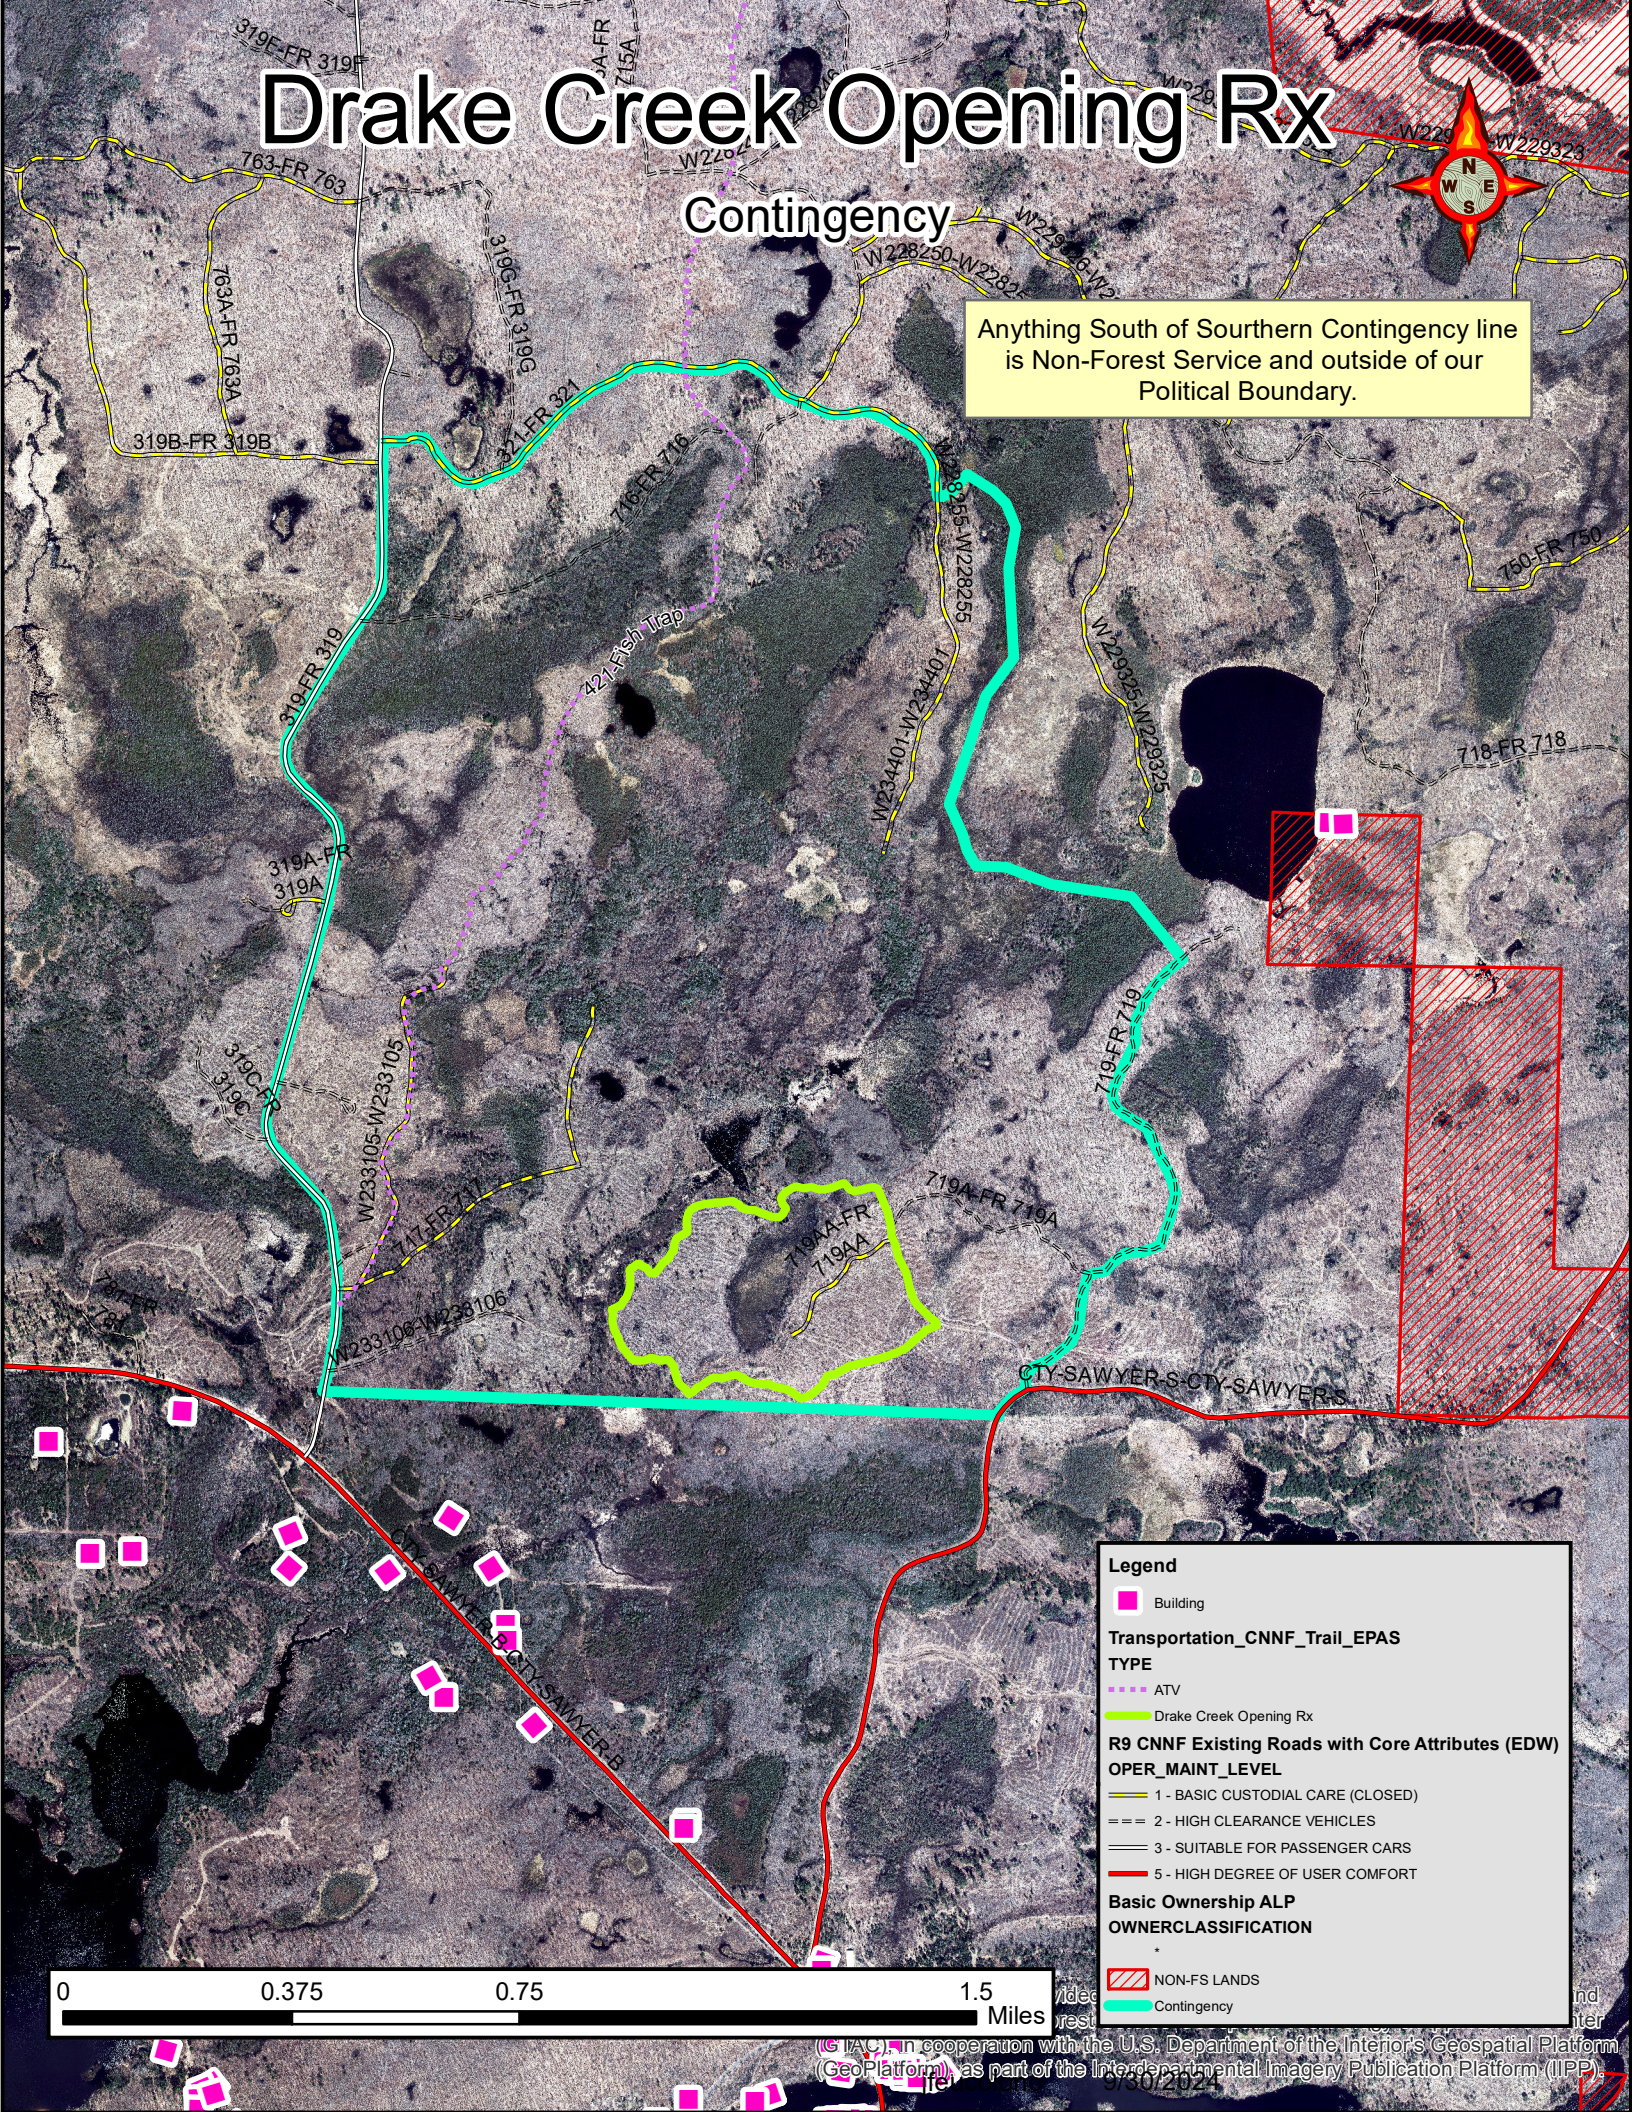

Drake Creek Opening Rx

Contingency

Anything South of Southern Contingency line is Non-Forest Service and outside of our Political Boundary.

Legend

- Building
- Transportation_CNNF_Trail_EPAS TYPE**
- ATV
- Drake Creek Opening Rx
- R9 CNNF Existing Roads with Core Attributes (EDW) OPER_MAINT_LEVEL**
- 1 - BASIC CUSTODIAL CARE (CLOSED)
- 2 - HIGH CLEARANCE VEHICLES
- 3 - SUITABLE FOR PASSENGER CARS
- 5 - HIGH DEGREE OF USER COMFORT
- Basic Ownership ALP OWNERCLASSIFICATION**
- NON-FS LANDS
- Contingency