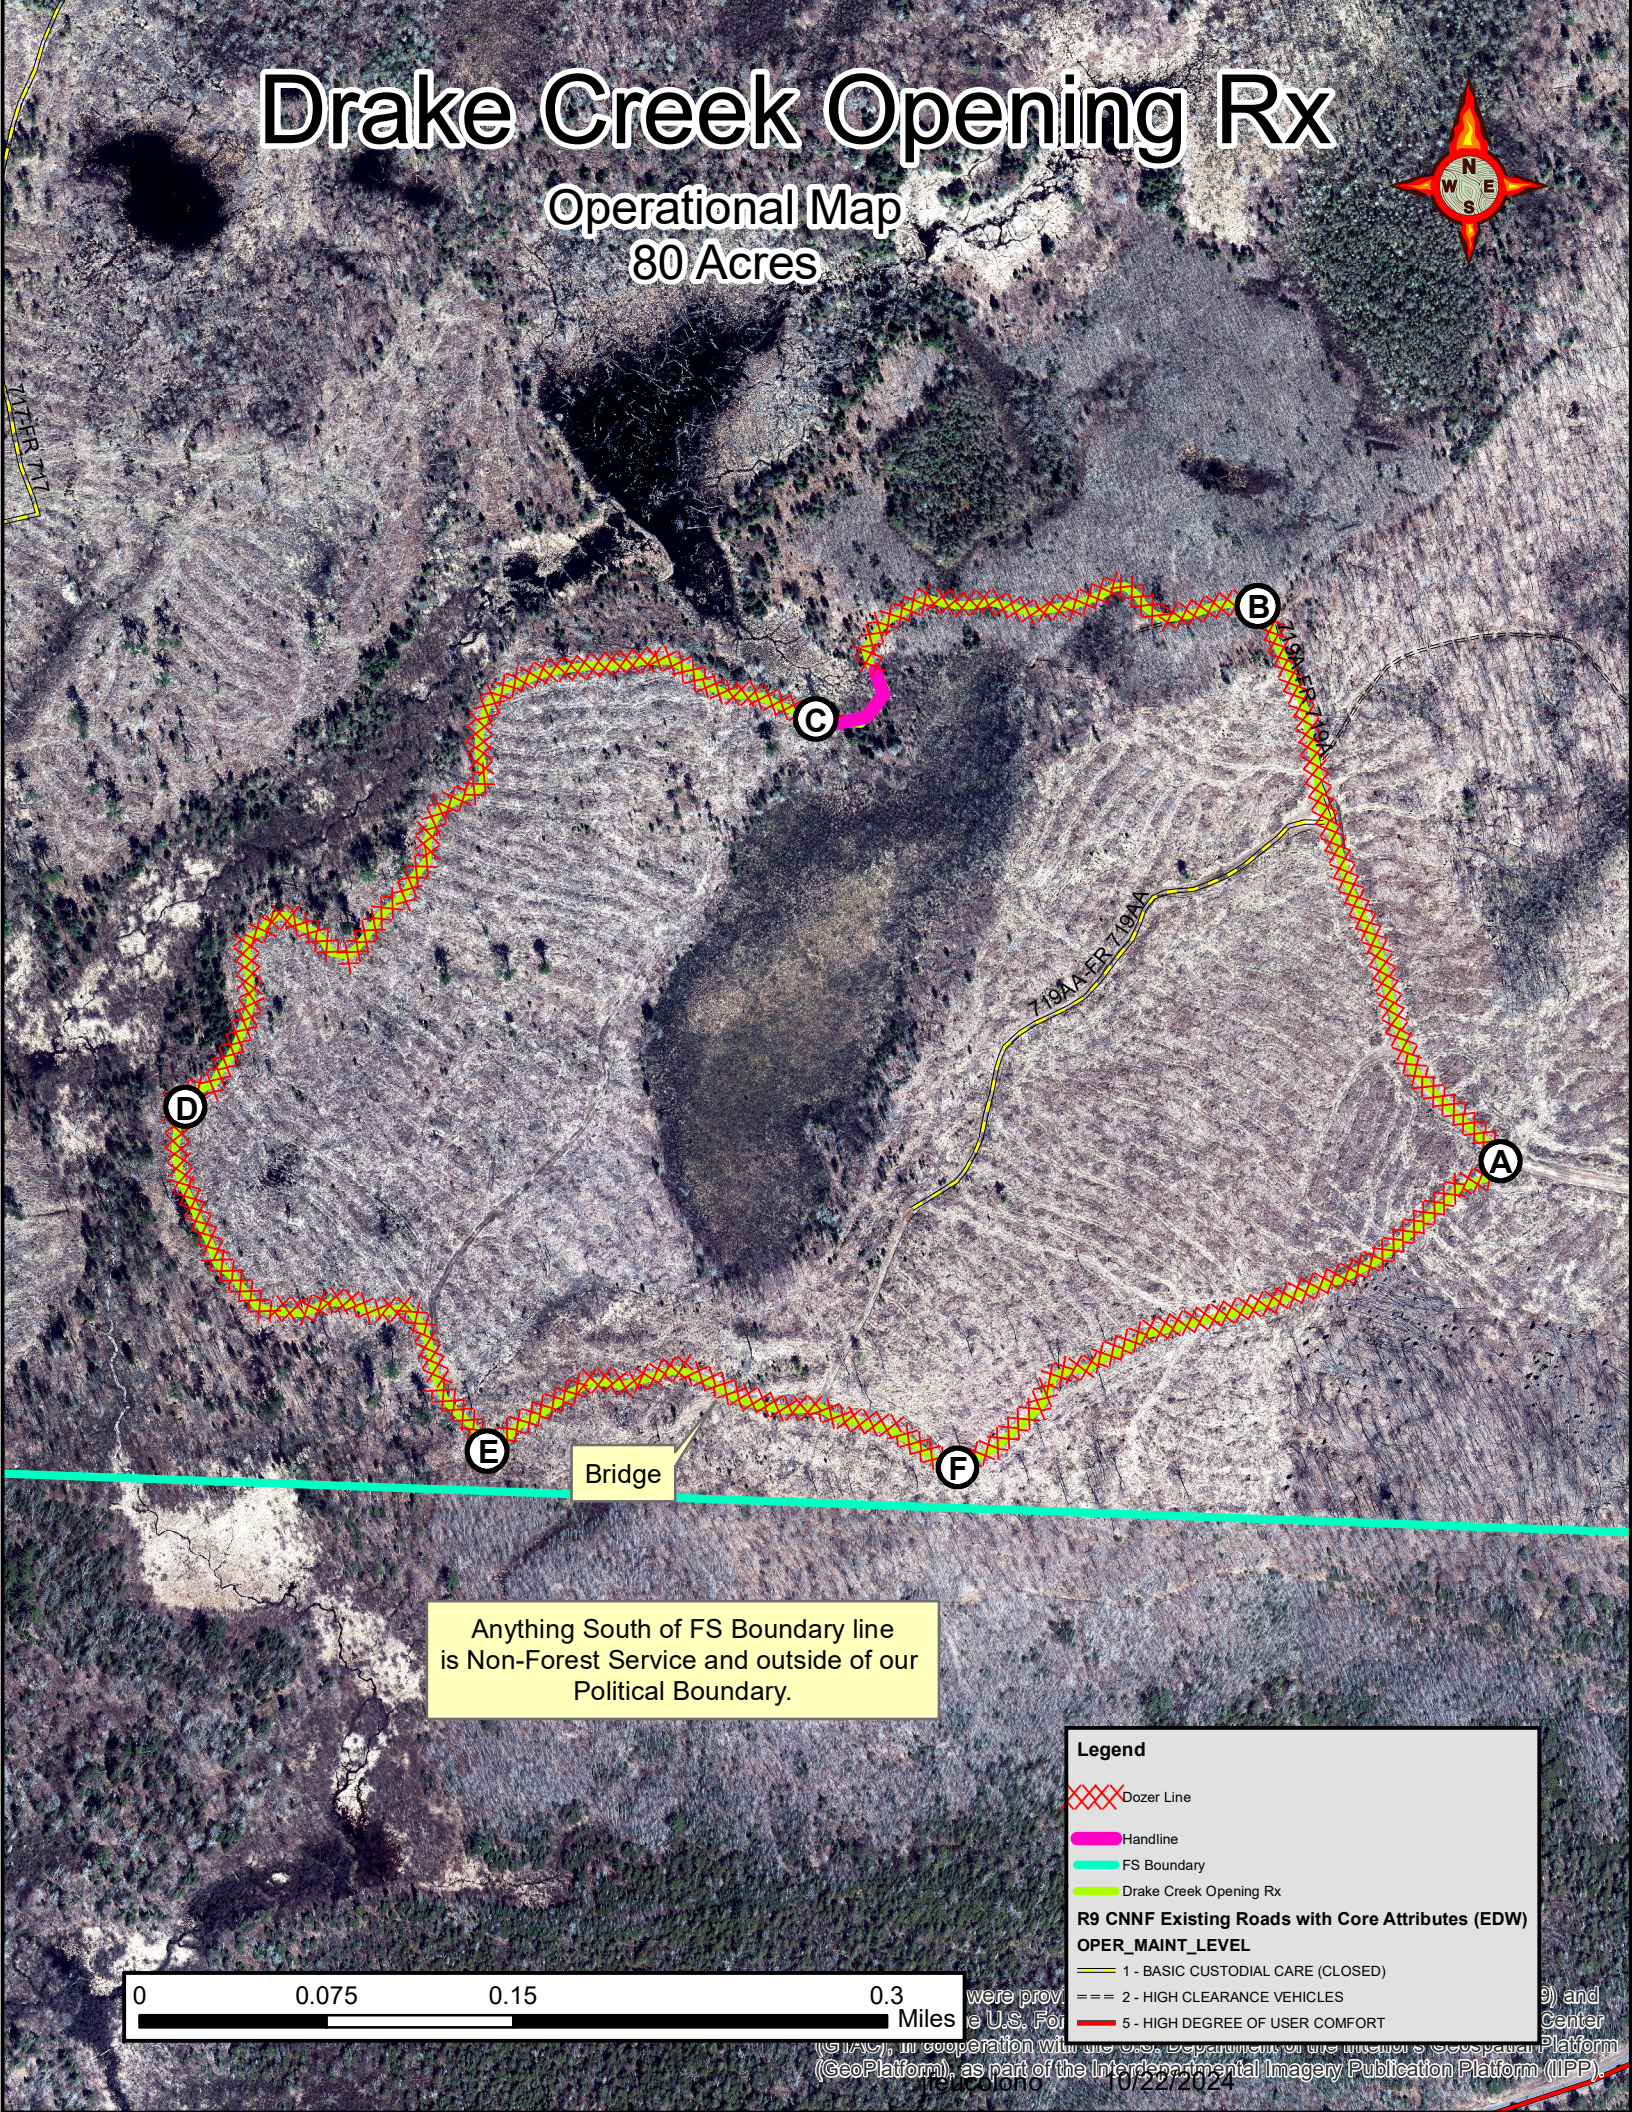

# Drake Creek Opening Rx

Operational Map  
80 Acres

Anything South of FS Boundary line is Non-Forest Service and outside of our Political Boundary.

Bridge

**Legend**

- Dozer Line
- Handline
- FS Boundary
- Drake Creek Opening Rx
- R9 CNNF Existing Roads with Core Attributes (EDW)
- OPER\_MAINT\_LEVEL
- 1 - BASIC CUSTODIAL CARE (CLOSED)
- 2 - HIGH CLEARANCE VEHICLES
- 5 - HIGH DEGREE OF USER COMFORT