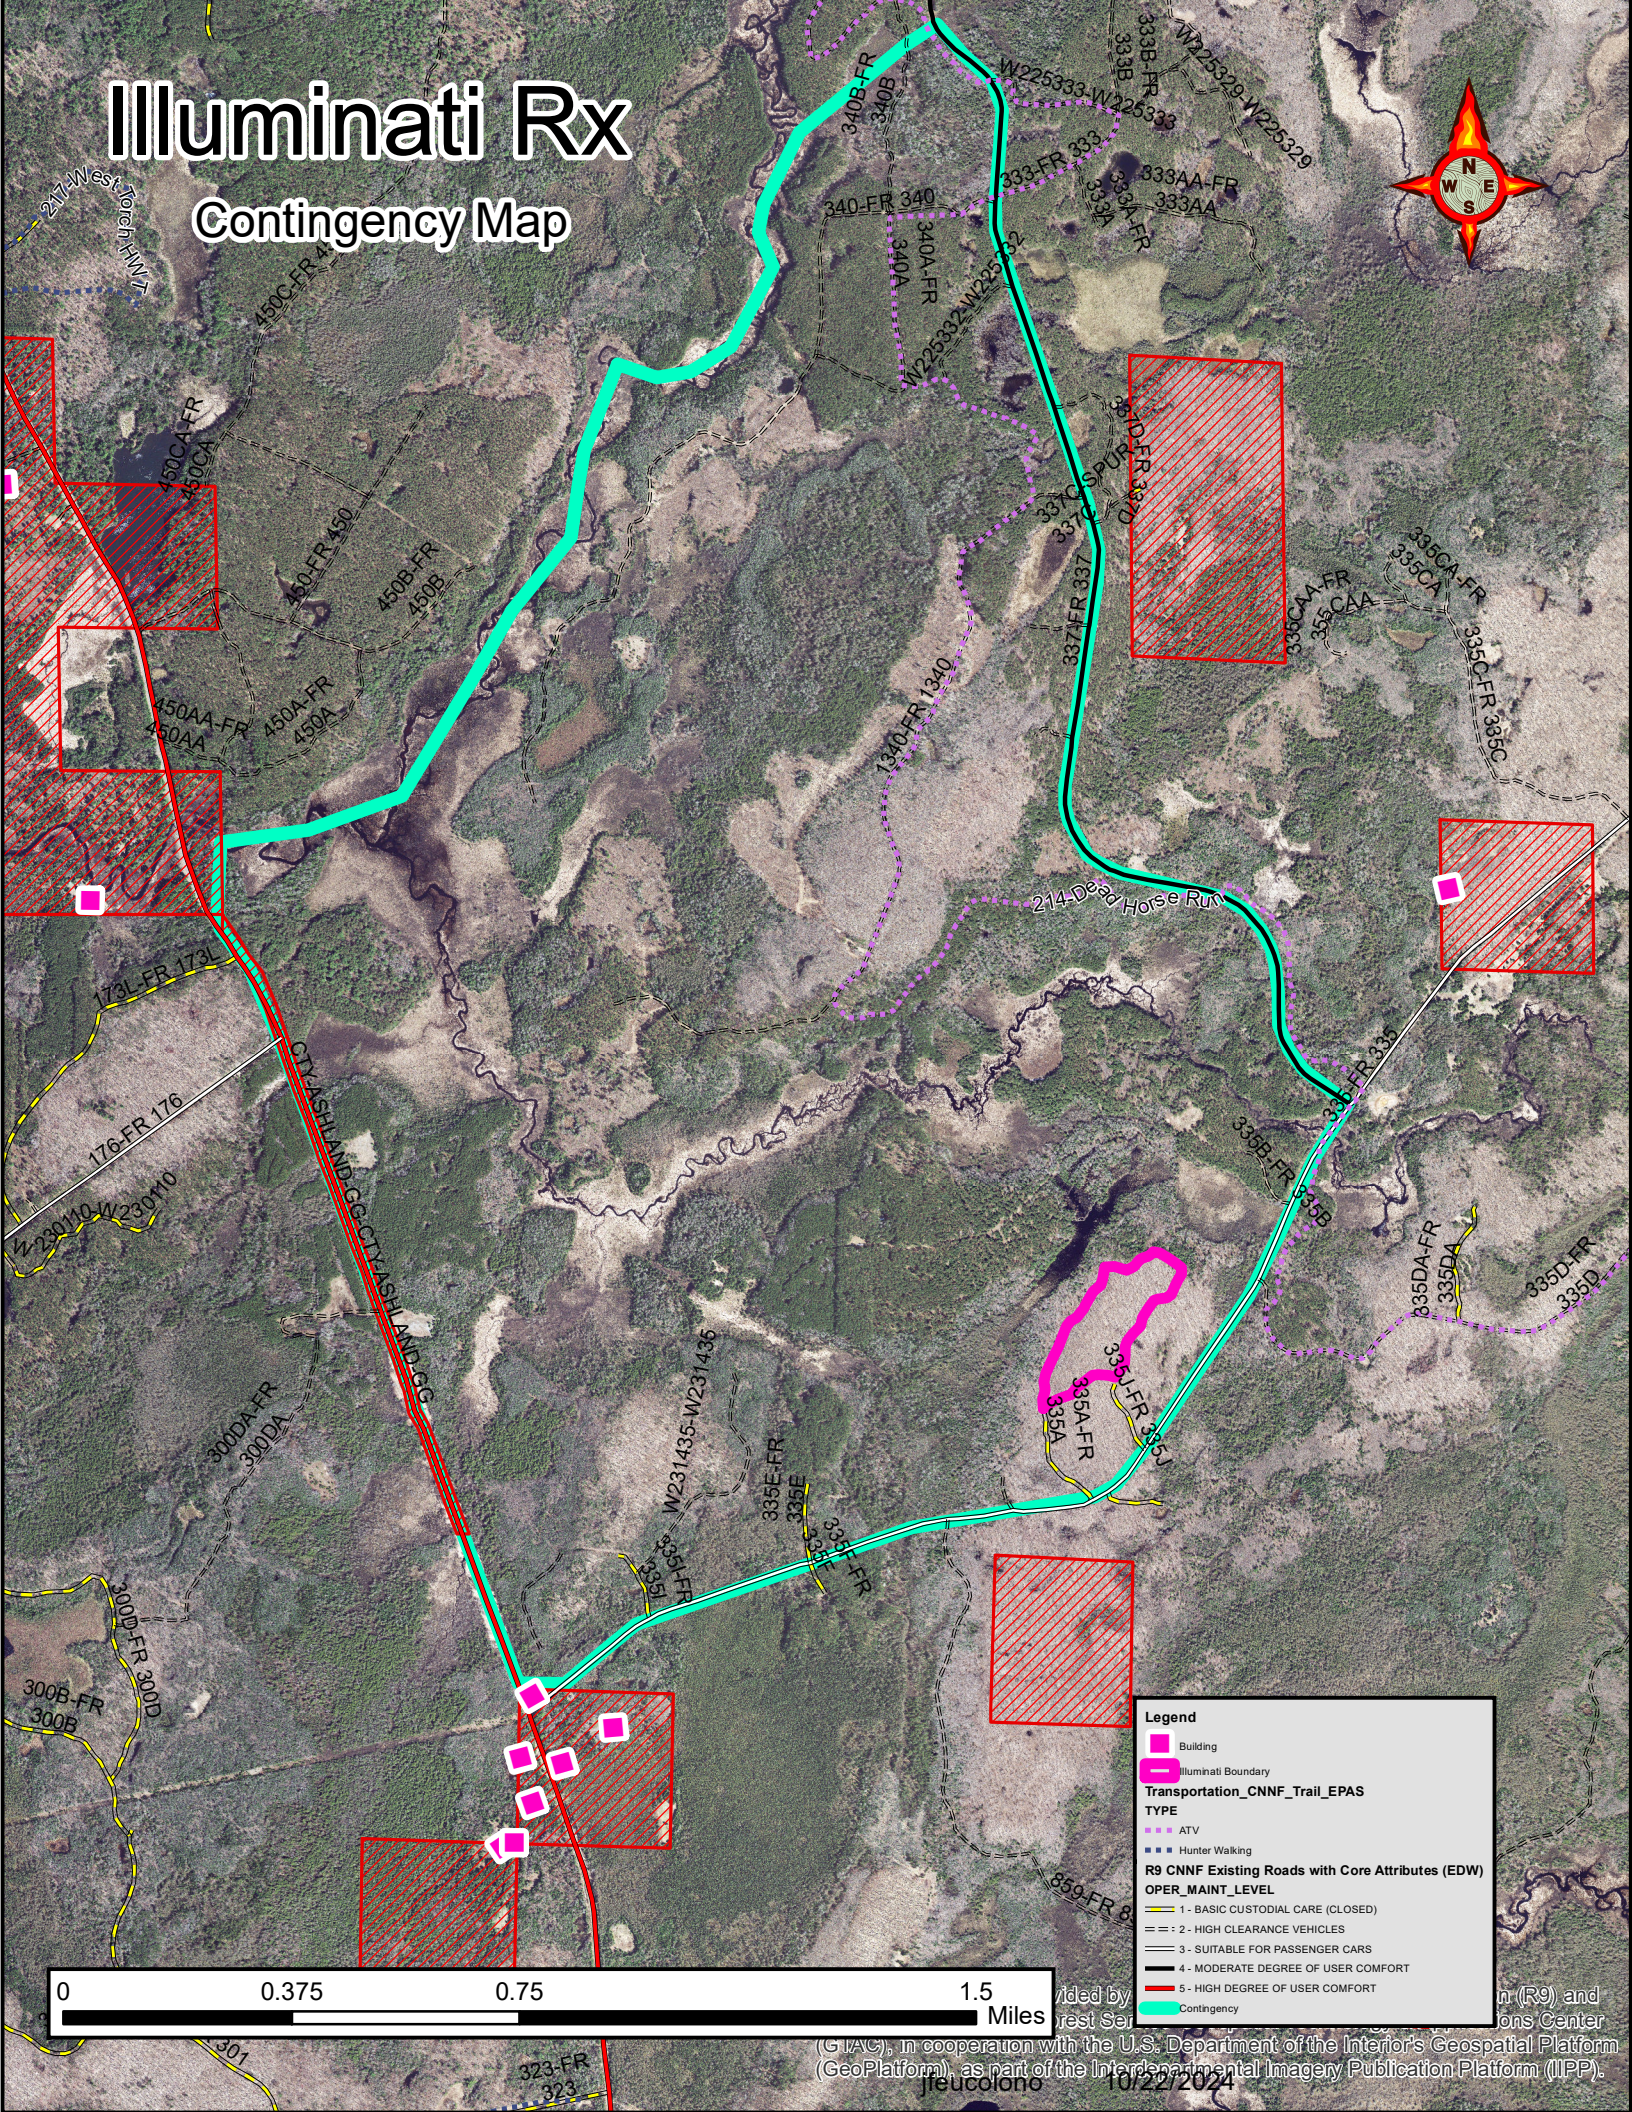

Illuminati Rx

Contingency Map

Legend

- Building
- Illuminati Boundary
- Transportation_CNFF_Trail_EPAS**
- TYPE**
- ATV
- Hunter Walking
- R9 CNFF Existing Roads with Core Attributes (EDW)**
- OPER_MAINT_LEVEL**
- 1- BASIC CUSTODIAL CARE (CLOSED)
- 2- HIGH CLEARANCE VEHICLES
- 3- SUITABLE FOR PASSENGER CARS
- 4- MODERATE DEGREE OF USER COMFORT
- 5- HIGH DEGREE OF USER COMFORT
- Contingency