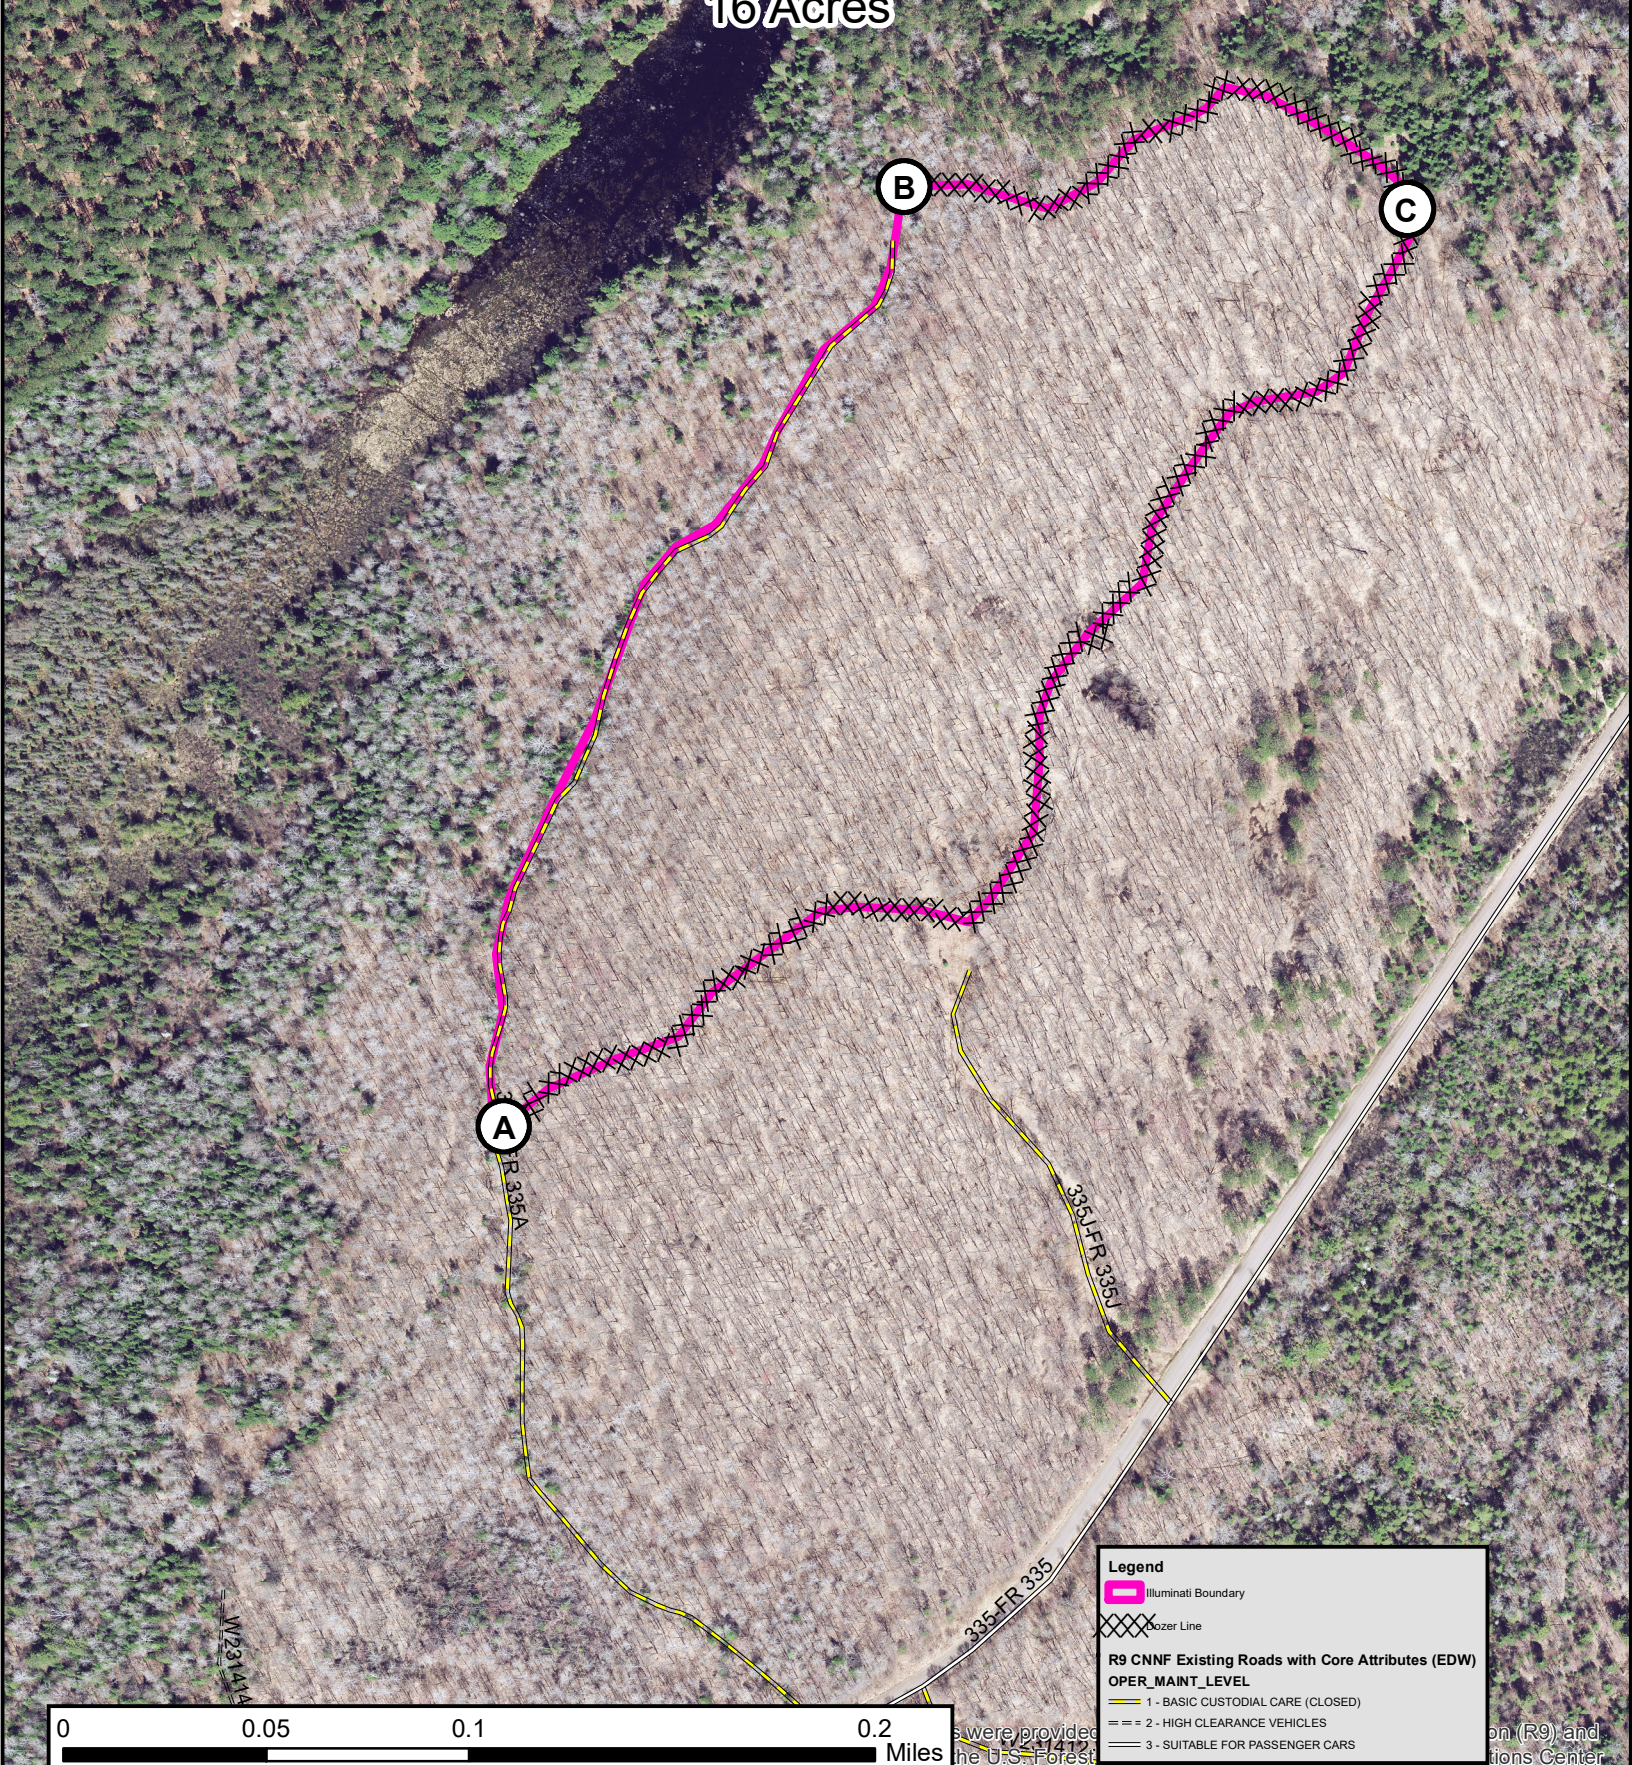

Illuminati Rx

Operational Map
16 Acres

Legend

- Illuminati Boundary
- Dozer Line
- R9 CNRF Existing Roads with Core Attributes (EDW)**
- OPER_MAINT_LEVEL**
- 1 - BASIC CUSTODIAL CARE (CLOSED)
- 2 - HIGH CLEARANCE VEHICLES
- 3 - SUITABLE FOR PASSENGER CARS

0 0.05 0.1 0.2 Miles