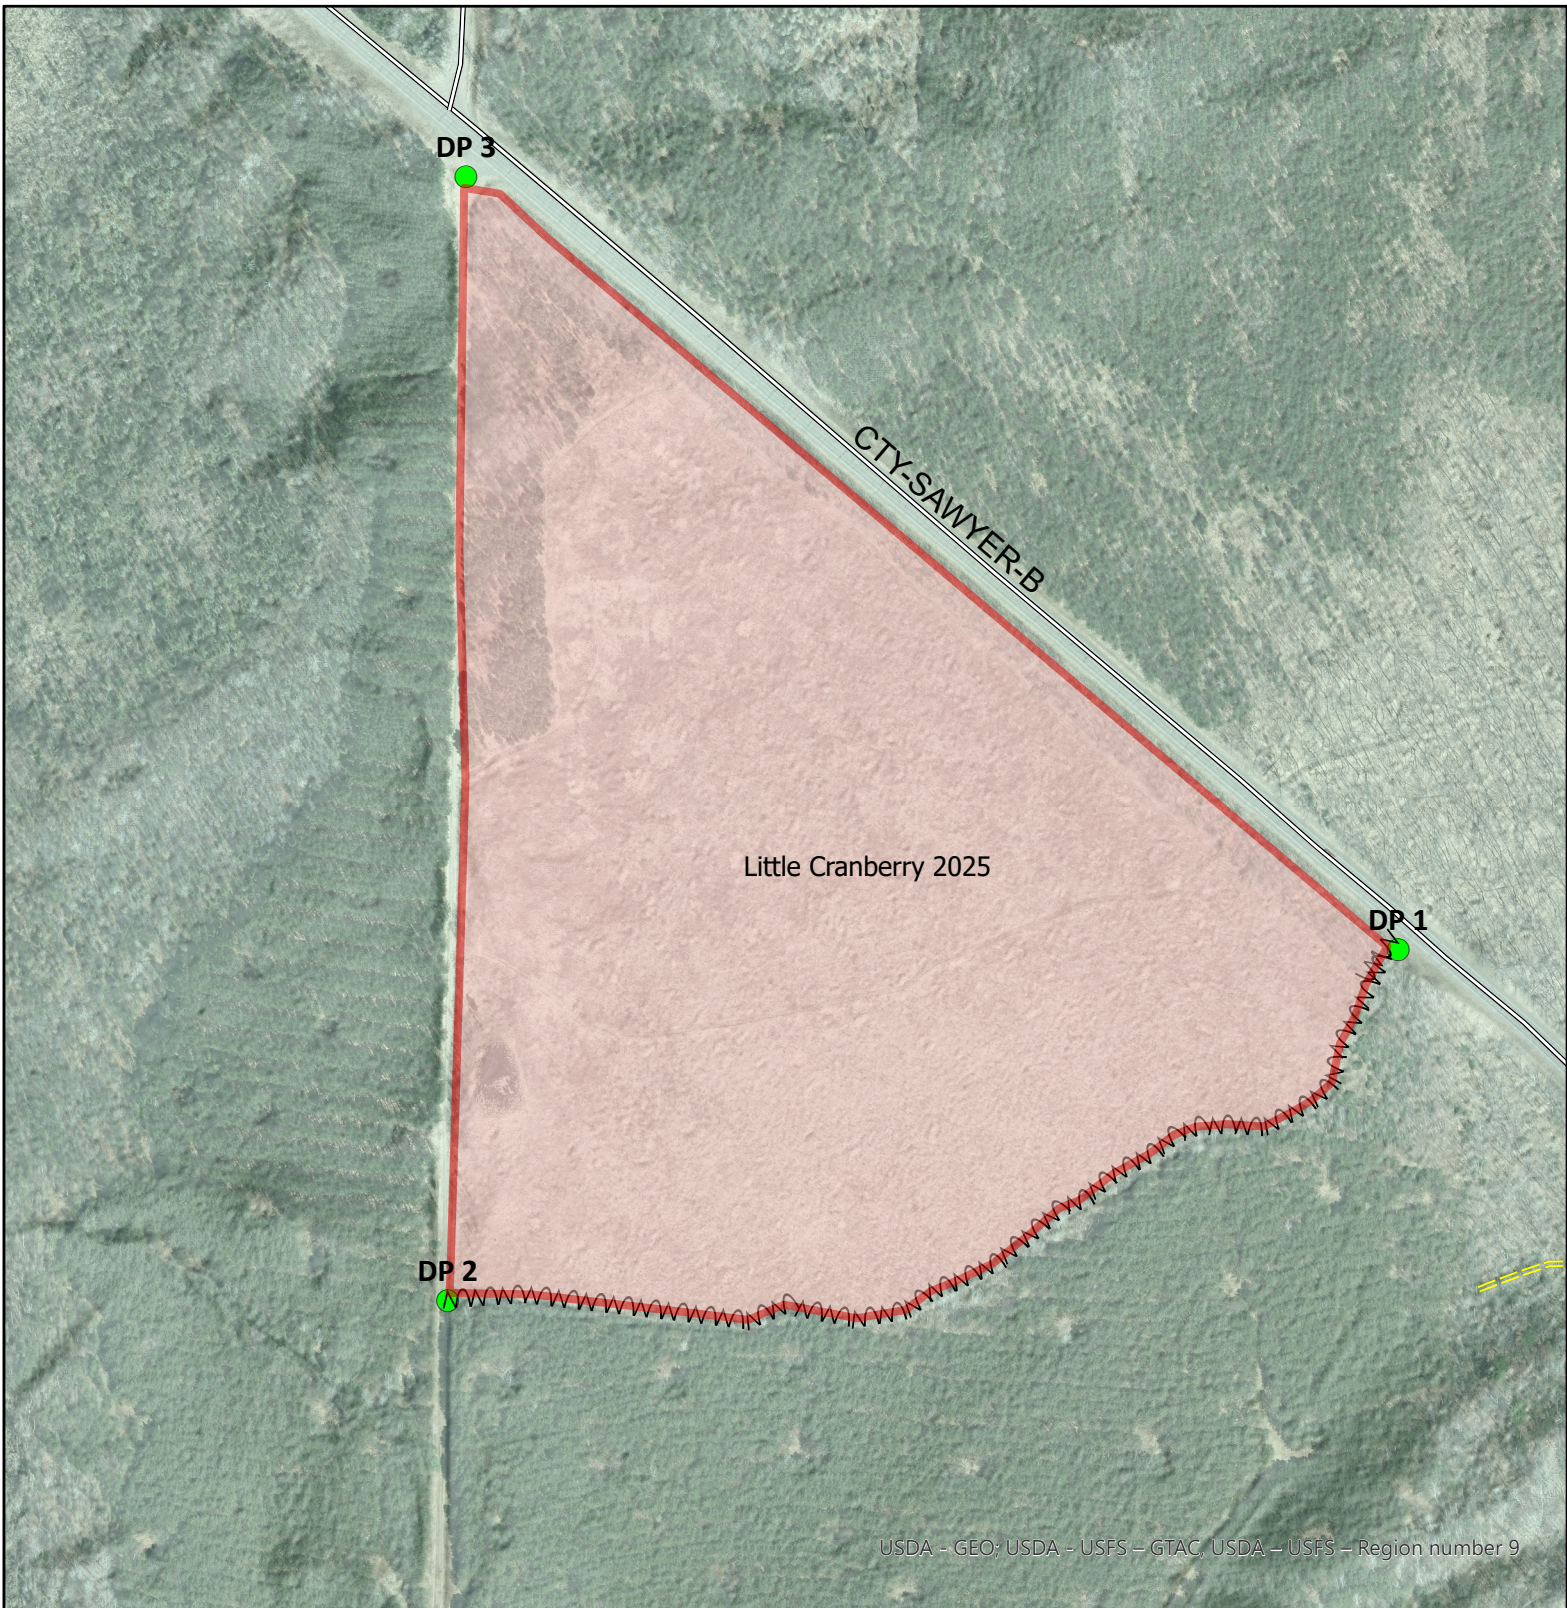

Little Cranberry Ignitions

34 acres

USDA - GEO; USDA - USFS - GTAC; USDA - USFS - Region number 9

M M Mow Line

User: joanlawrence
Current Time: 5/28/2024 2:36 PM