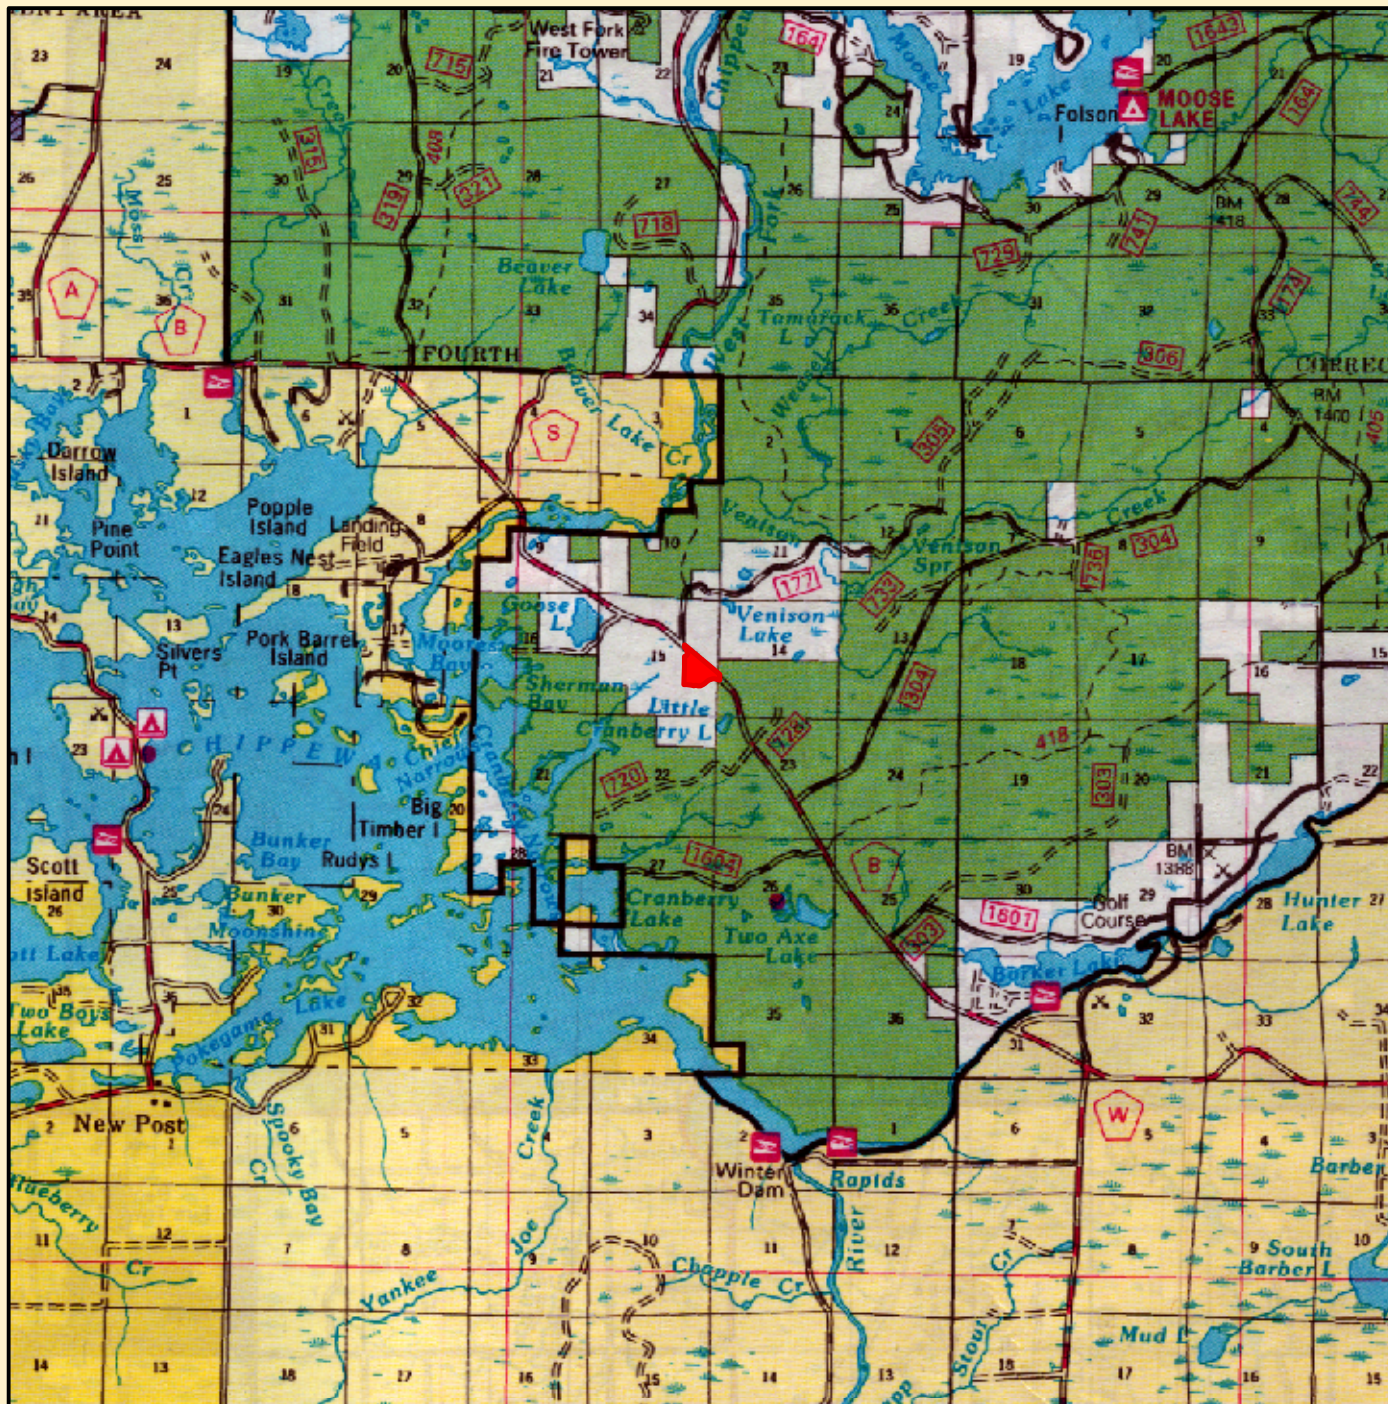

Little Cranberry Vicinity Map

Rx Units

dsloan 1/30/2017