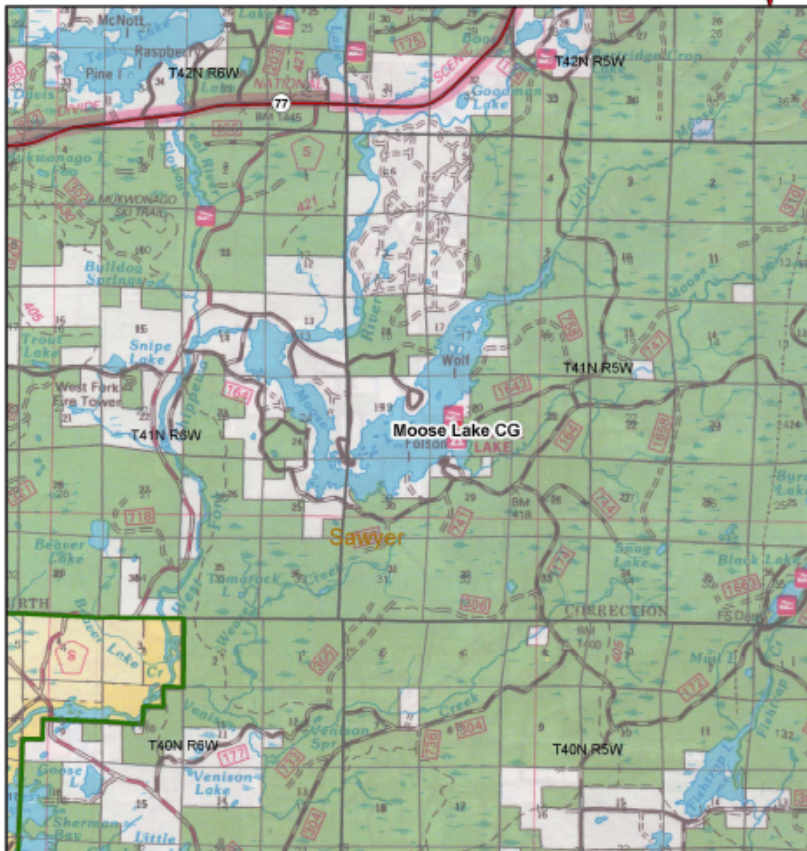

# Moose Lake CG Vicinity Map Sawyer County, WI

0 0.5 1 2 Miles