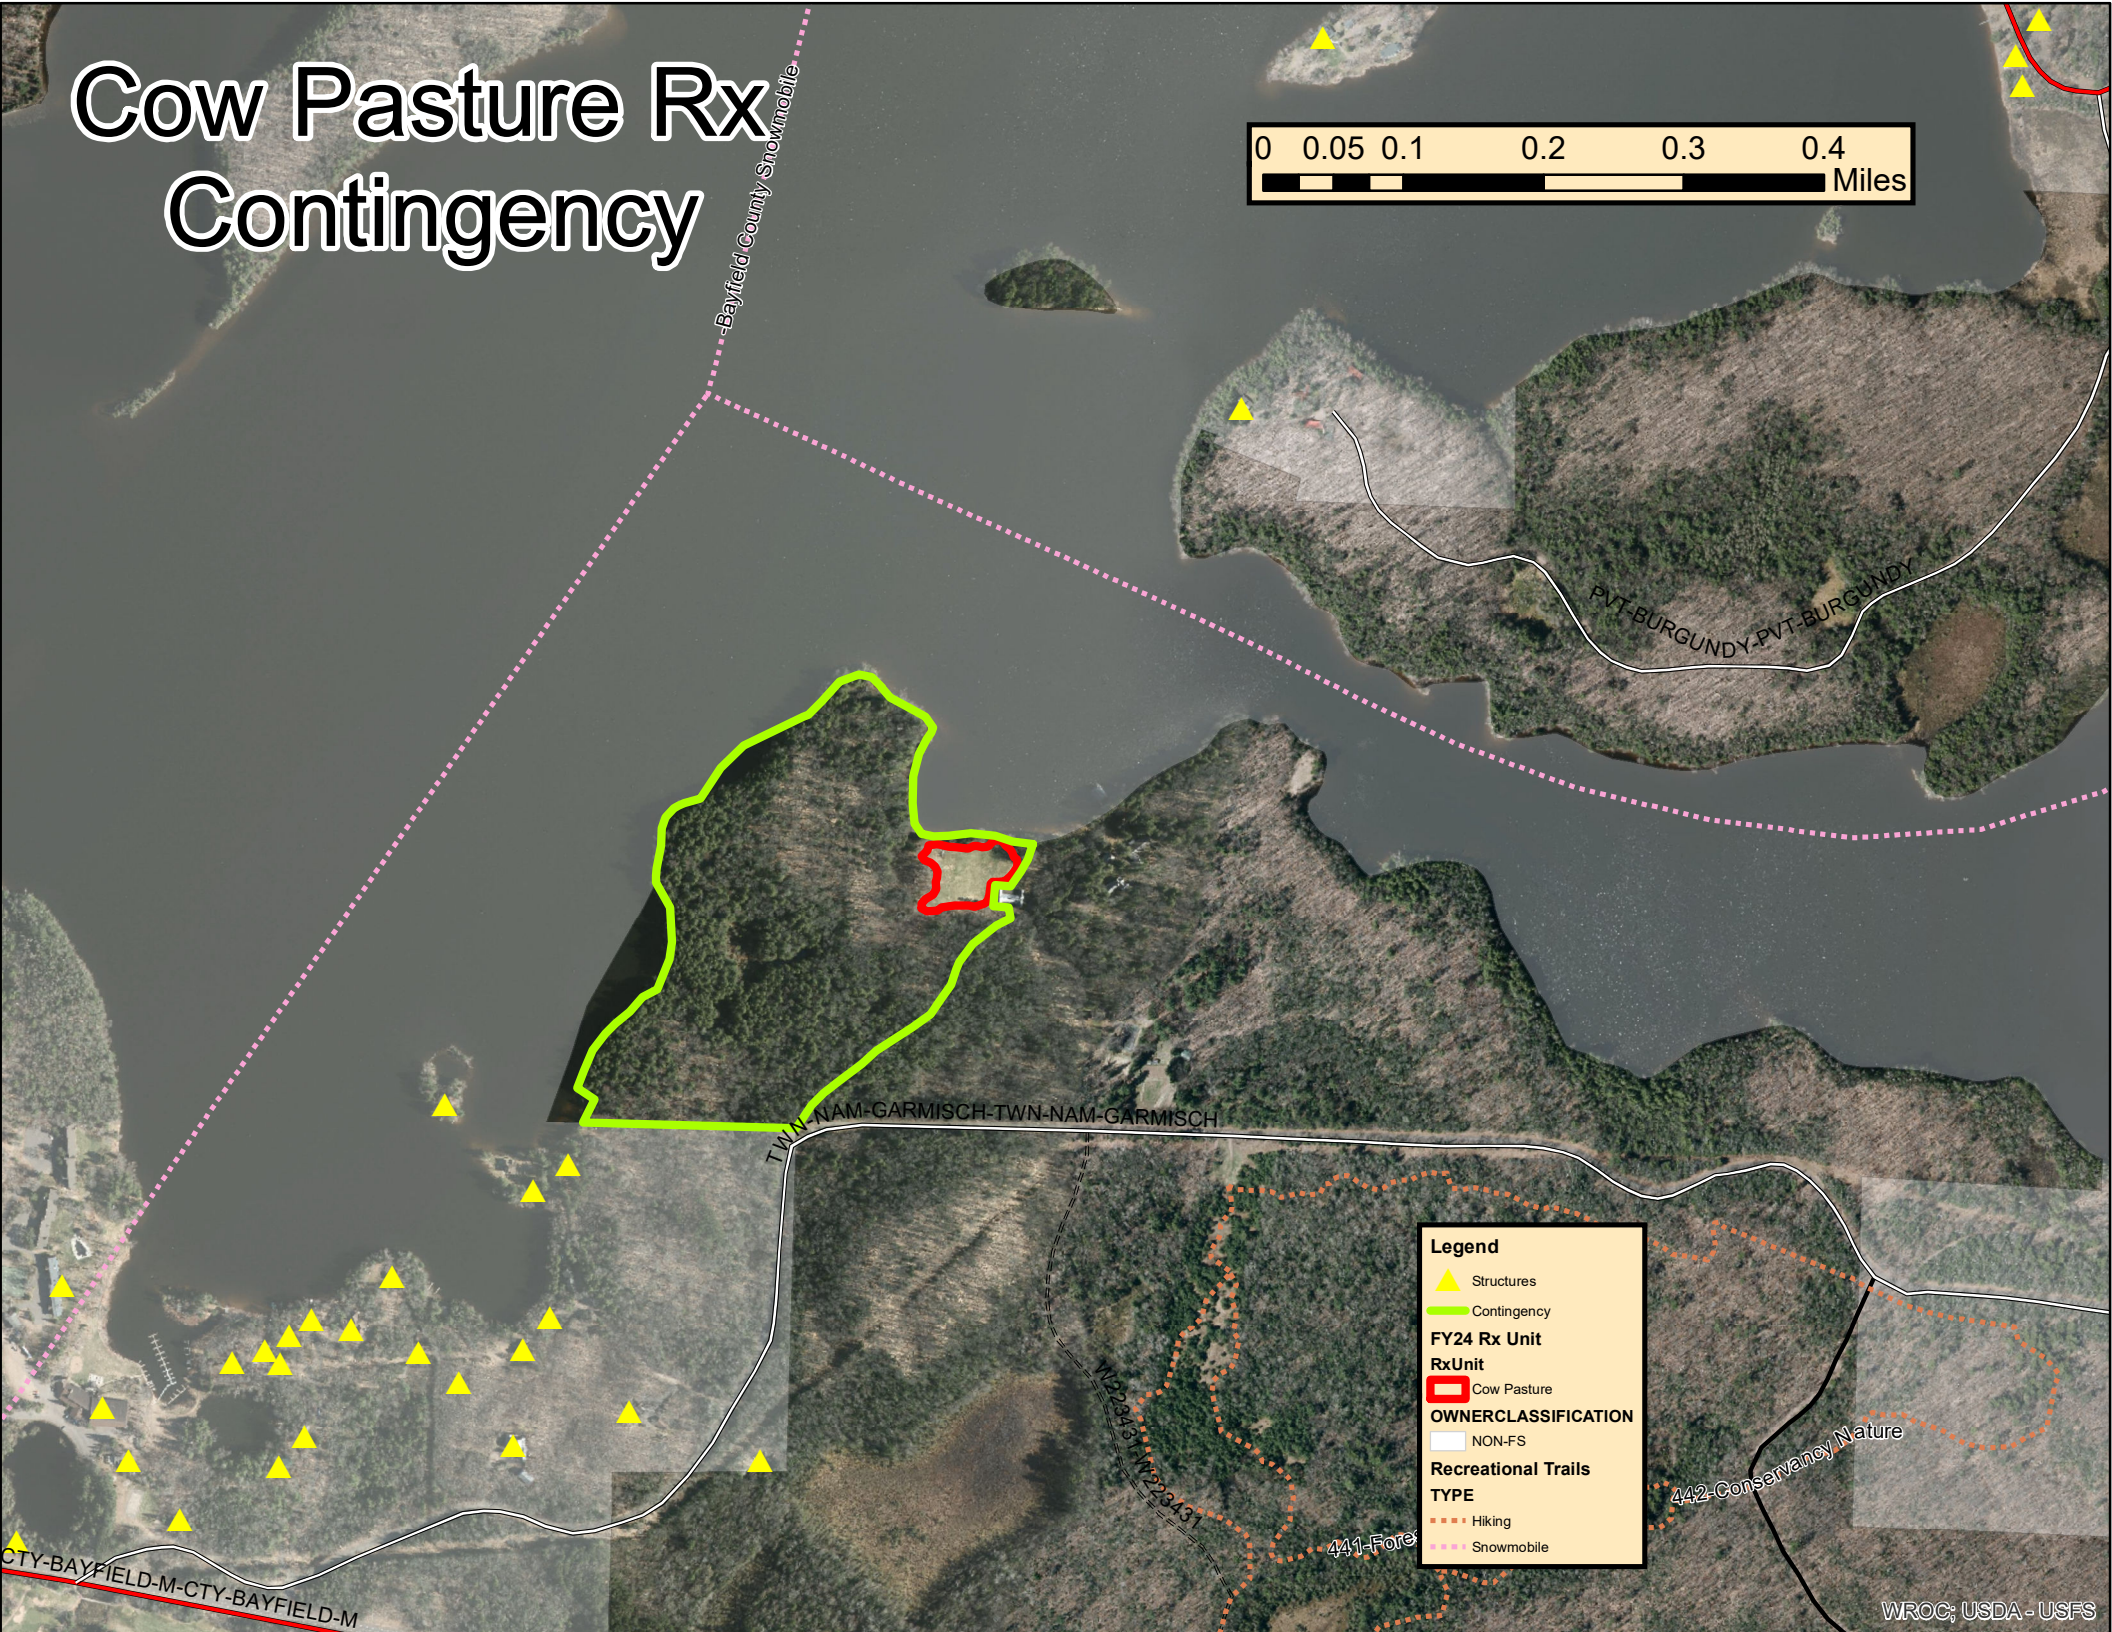

Cow Pasture Rx Contingency

Legend

- Structures
- Contingency
- FY24 Rx Unit**
- RxUnit
 - Cow Pasture
- OWNERCLASSIFICATION**
 - NON-FS
- Recreational Trails**
- TYPE
 - Hiking
 - Snowmobile