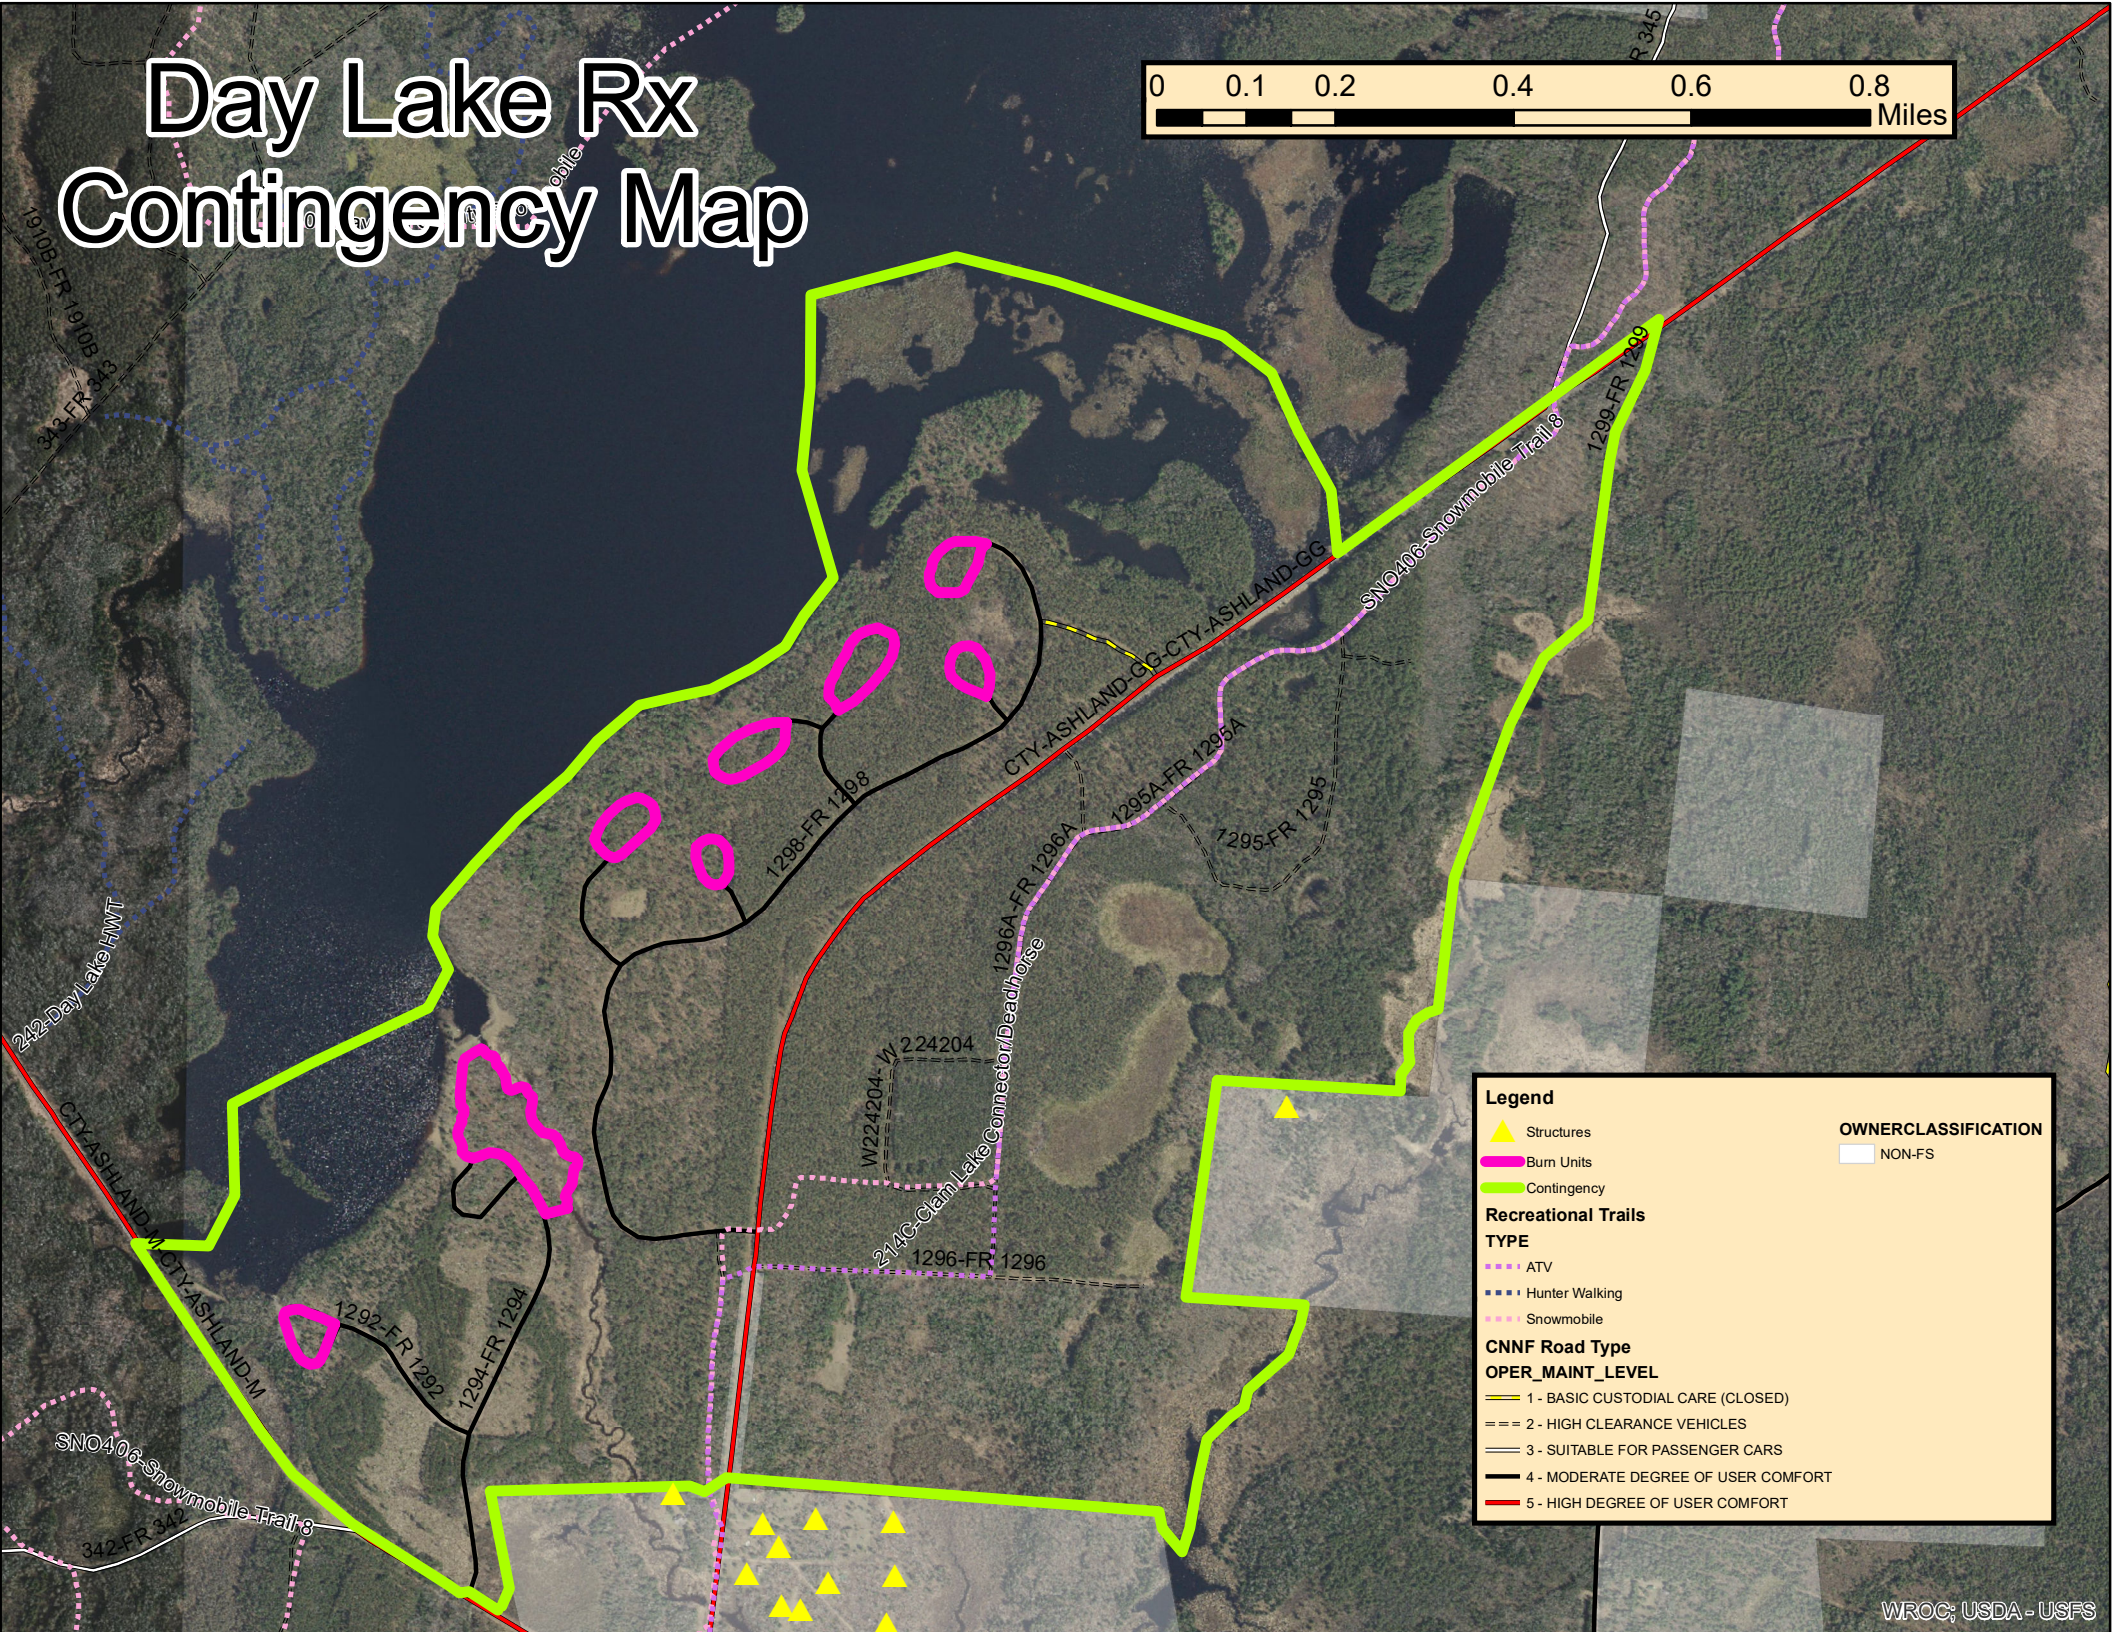

Day Lake Rx Contingency Map

Legend

- ▲ Structures
- Burn Units
- ▬ Contingency

OWNERCLASSIFICATION

- NON-FS

Recreational Trails

TYPE

- ⋯ ATV
- ⋯ Hunter Walking
- ⋯ Snowmobile

CNNF Road Type

OPER_MAINT_LEVEL

- 1 - BASIC CUSTODIAL CARE (CLOSED)
- 2 - HIGH CLEARANCE VEHICLES
- 3 - SUITABLE FOR PASSENGER CARS
- 4 - MODERATE DEGREE OF USER COMFORT
- 5 - HIGH DEGREE OF USER COMFORT