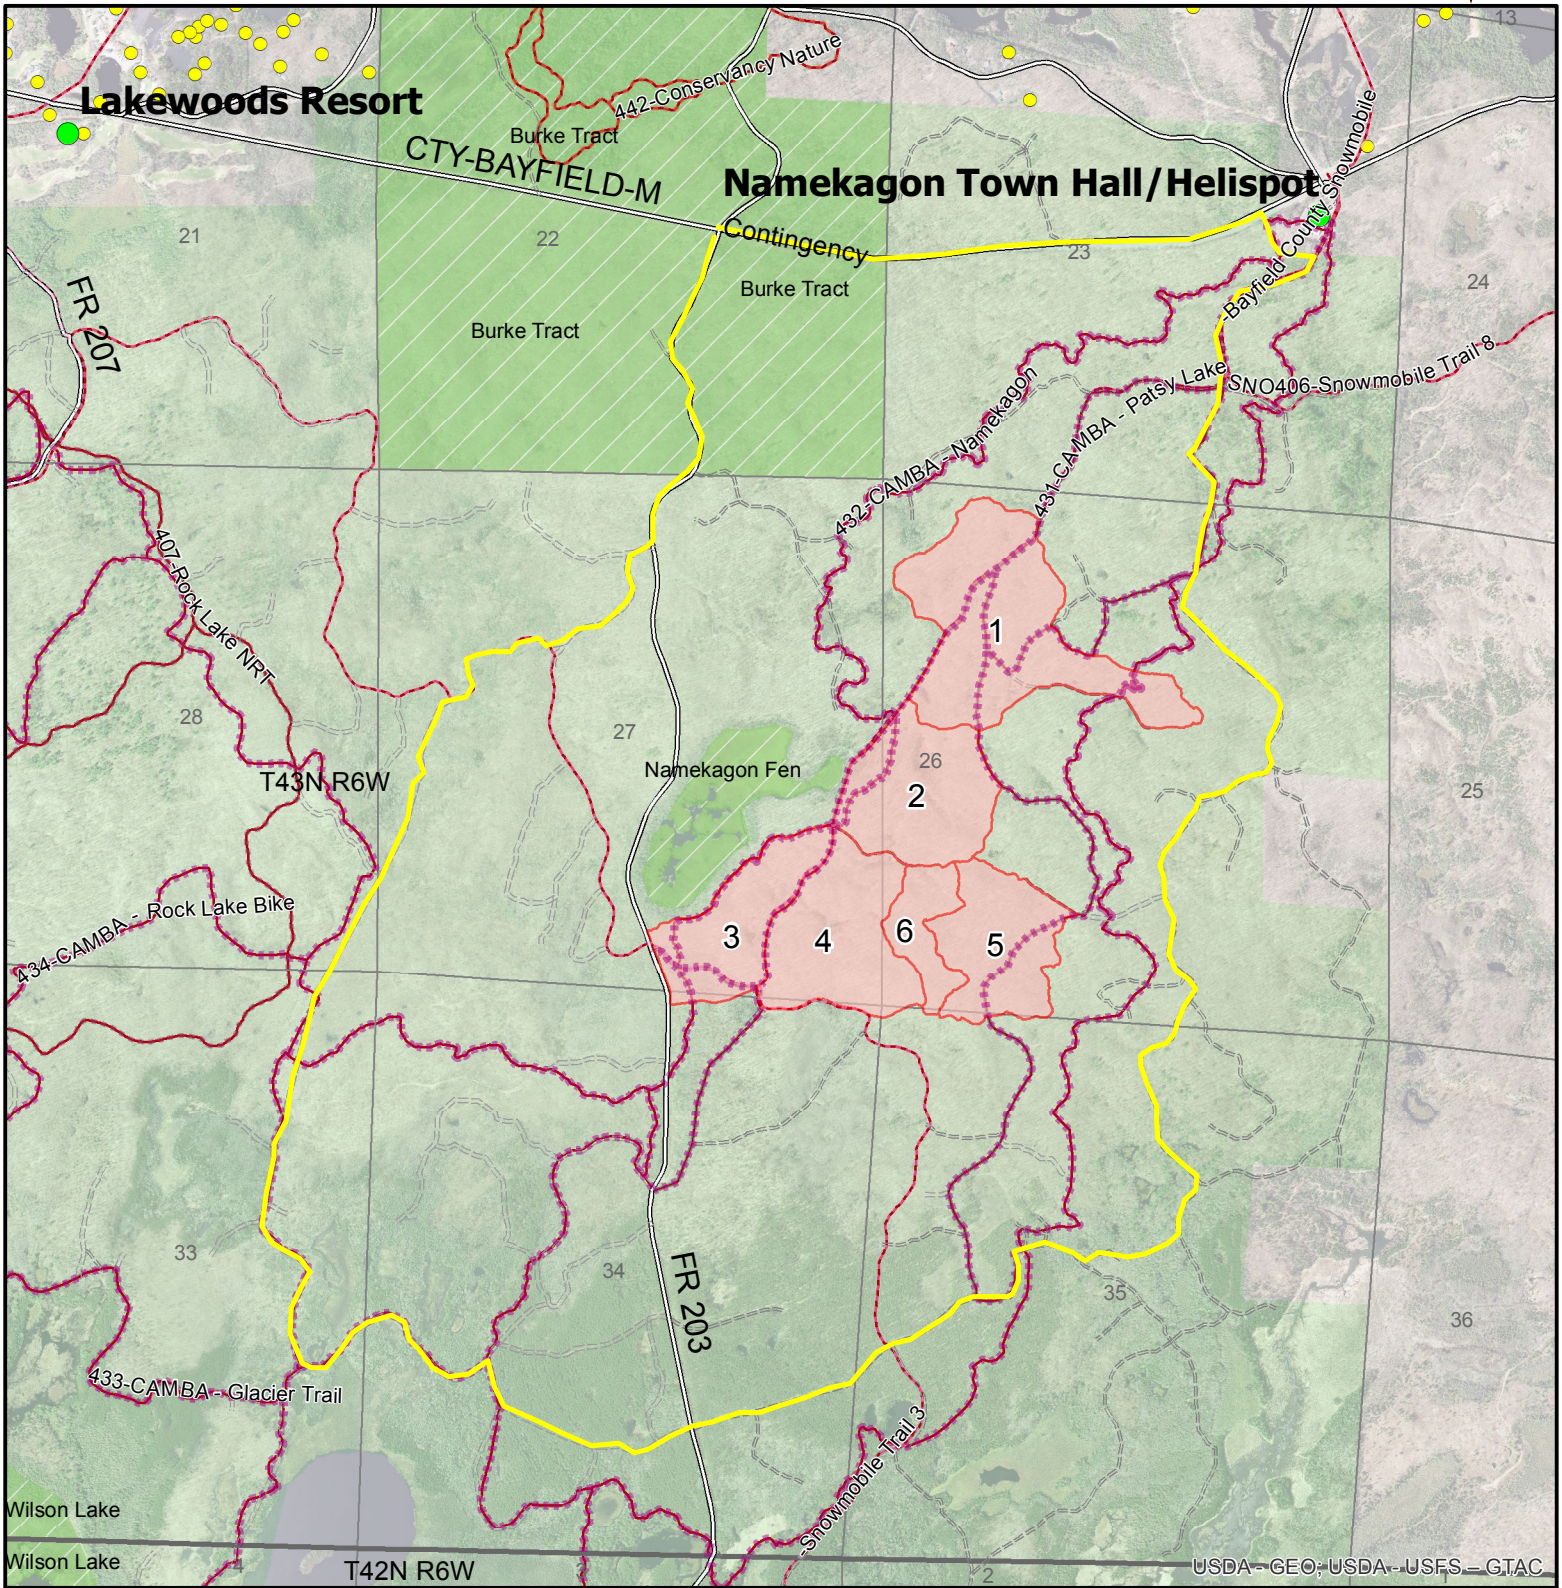

Garden TS Contingency Map

6 Units, 267 acres

FLType Contingency Line CNNF WUI Structures		CNNF Management Areas 8E: Existing or Potential Research Natural Area 8F: Special Management Area 8G: Old Growth		
joanlawrence 12/23/2022				