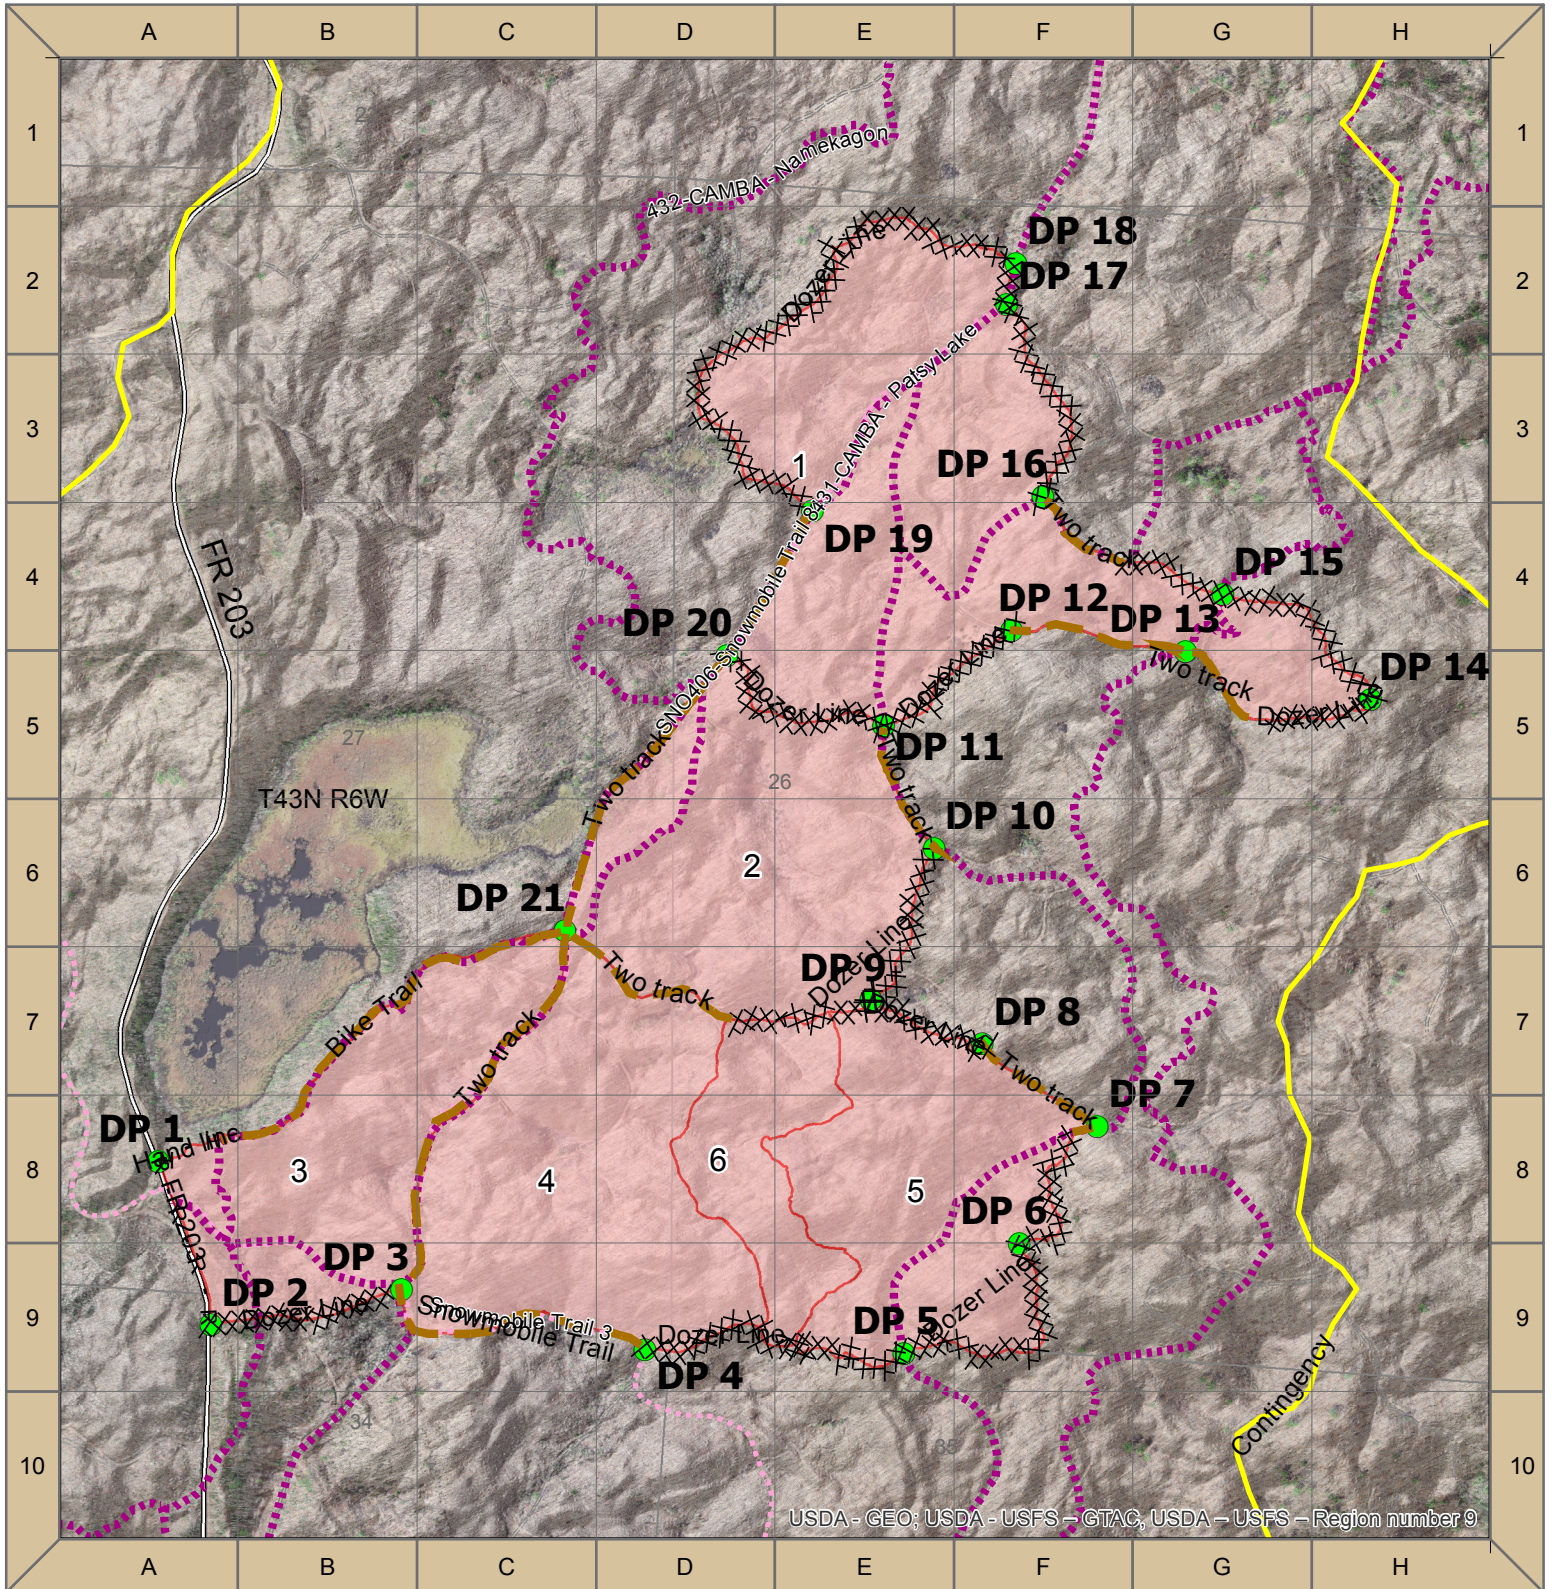

Garden TS Ignitions Map

6 Units, 267 acres

USDA - GEO; USDA - USFS - GTAC, USDA - USFS - Region number 9

FLType

- H - H Hand Line
- Completed Line
- Contingency Line
- Dozer Line
- R - R Road as Completed Line

0 0.125 0.25 0.5 Miles