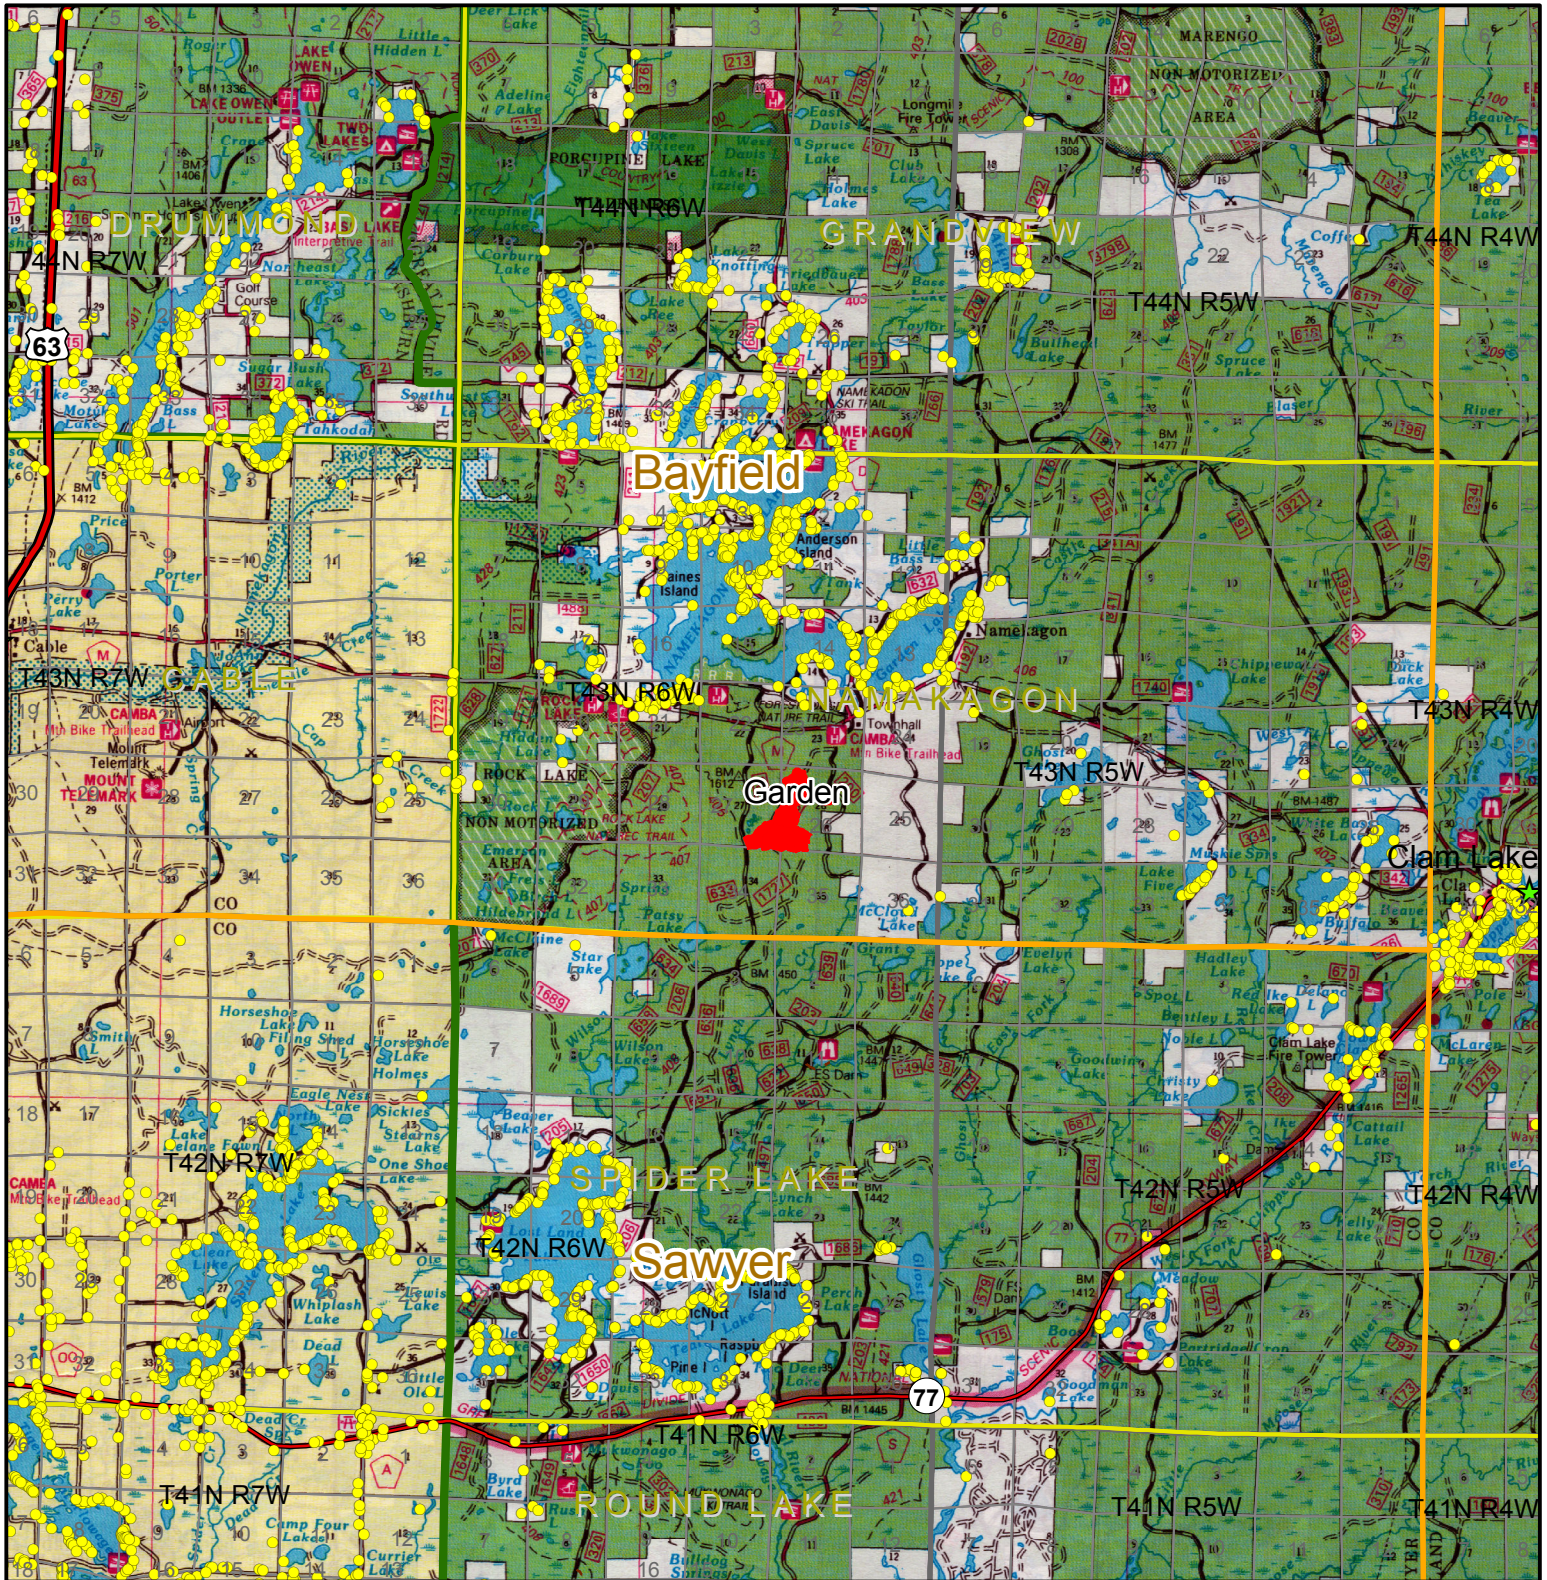

# Garden TS Vicinity Map

## 267 acres total, Bayfield County WI

0 2.5 5 10 Miles

- CNNF WUI Structures
- ▭ R9 CNNF CountyBoundary
- ▭ S\_R09\_CNNF.NonFS\_WiMunicipalities

joanlawrence  
12/22/2022