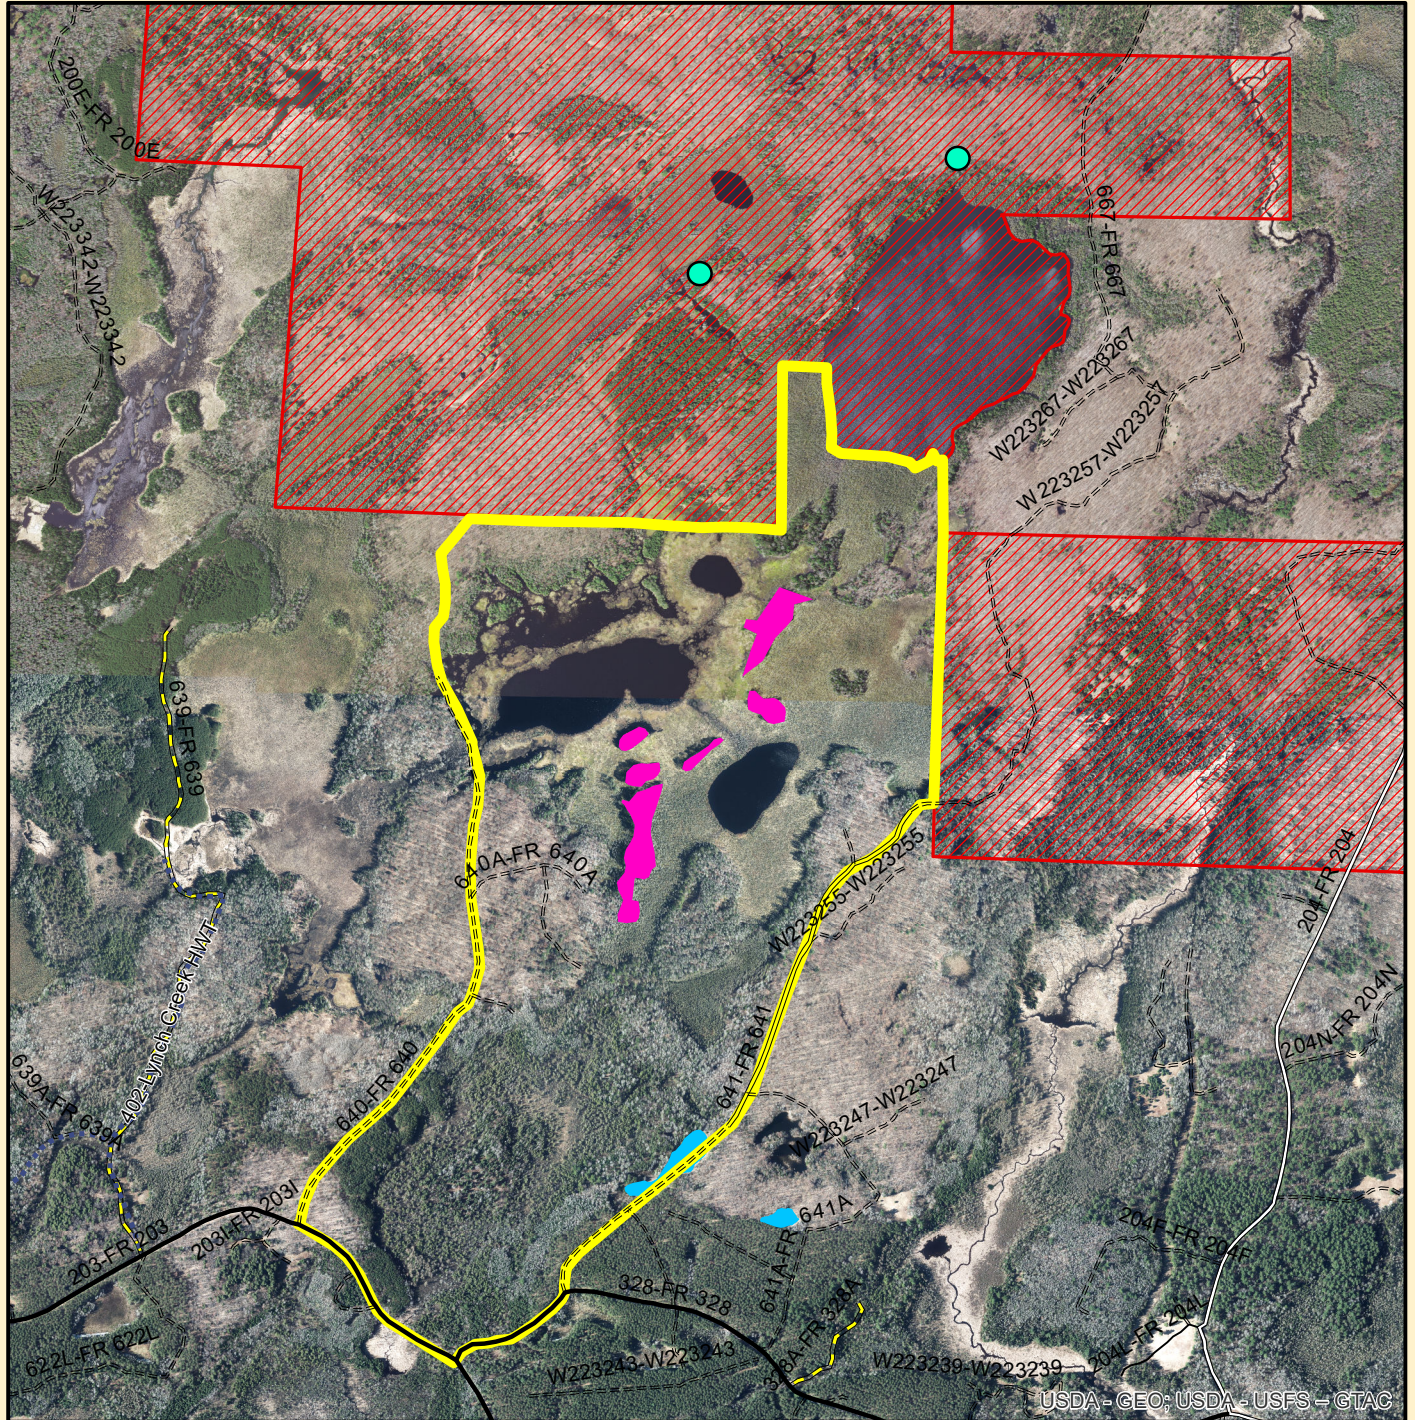

Grant-Hope Lake Rx 2024

Contingency Map

USDA - GEO: USDA - USFS - GTAC

Structures	=== 2 - HIGH CLEARANCE VEHICLES	WZ_FY24_RXUnits	NON-FS LANDS
Trails (Unofficial)	— 3 - SUITABLE FOR PASSENGER CARS	RxUnit	Grant-Hope Lake
TYPE	— 4 - MODERATE DEGREE OF USER COMFORT	Hope Opening	
••• Hunter Walking	— Undetermined	Basic Ownership ALP	
R9 CNNF Existing Roads with Core Attributes (EDW)	Contingency	OWNERCLASSIFICATION	
OPER_MAINT_LEVEL			
1 - BASIC CUSTODIAL CARE (CLOSED)			

0 0.25 0.5 1
Miles

jfeucolono 11/2/2023