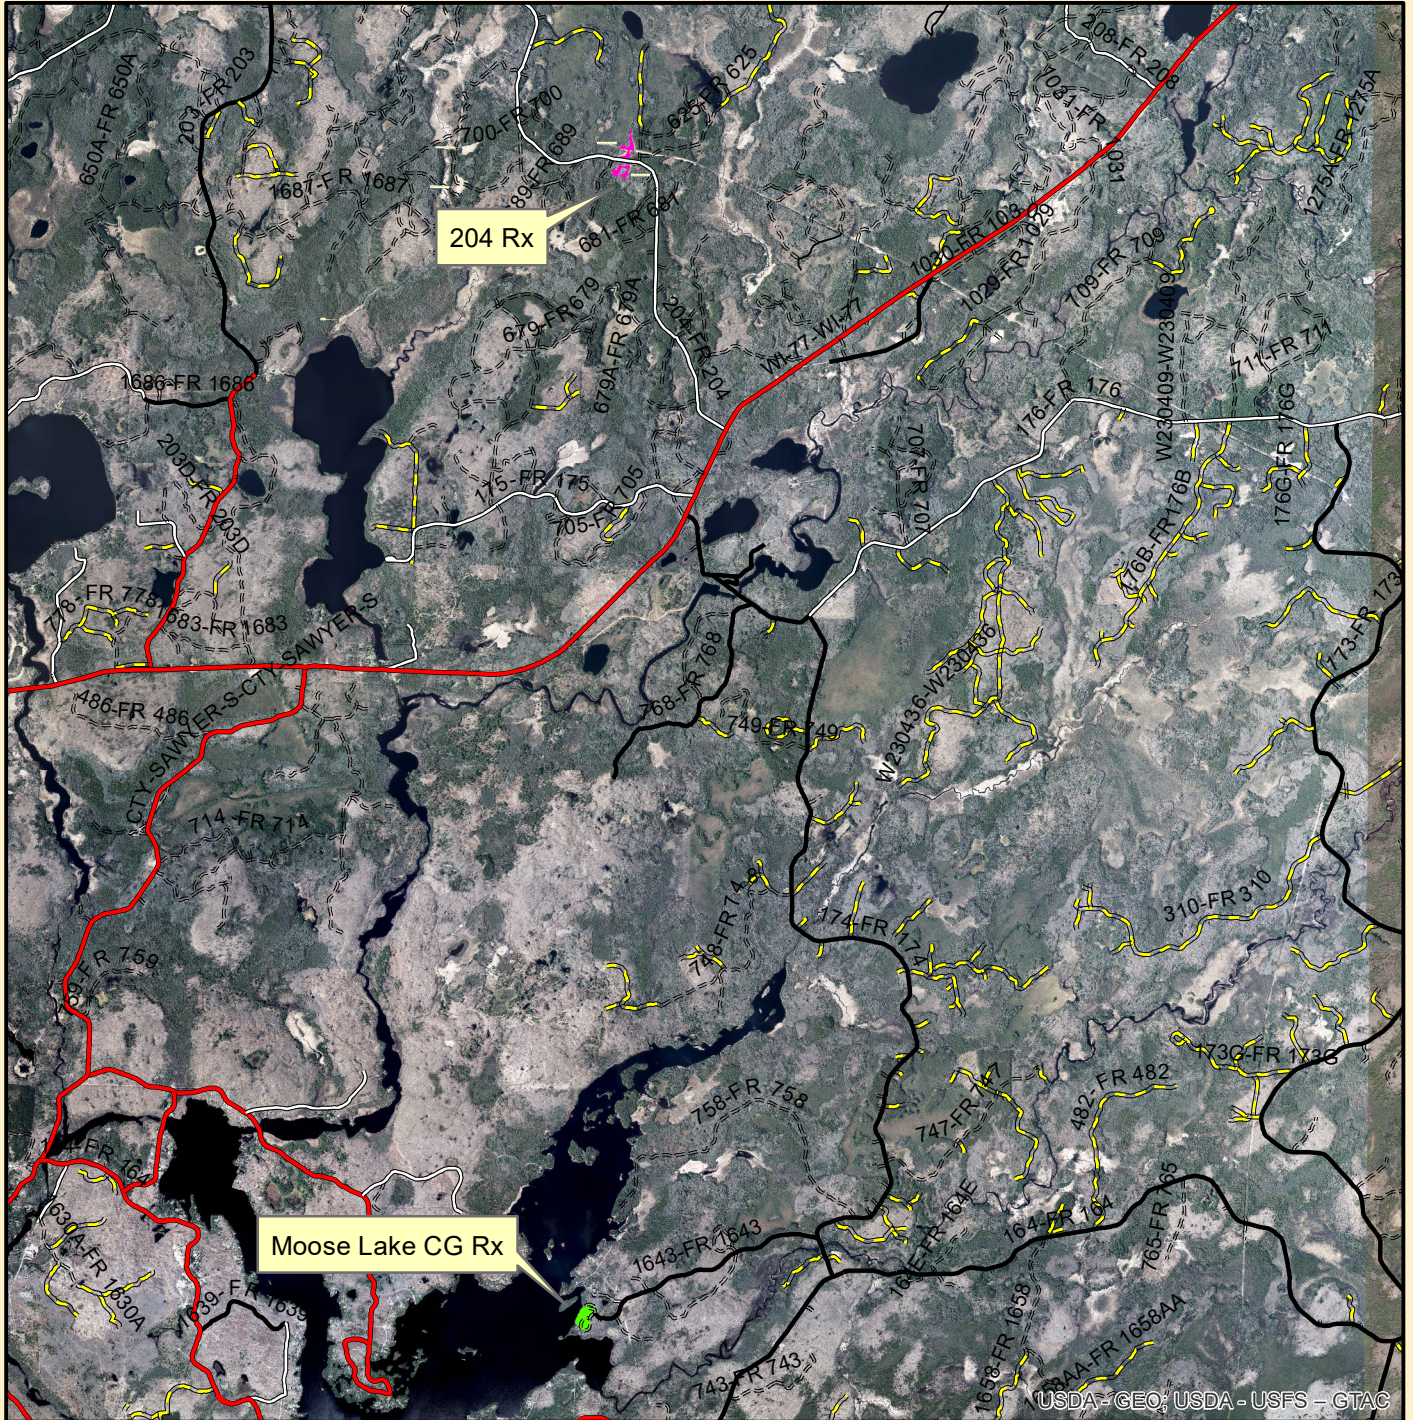

Great Divide South Rx 2024 Vicinity Map

USDA - GEO; USDA - USFS - GTAC

R9 CNNF Existing Roads with Core Attributes (EDW)	— Undetermined
OPER_MAINT_LEVEL	WZ_FY24_RXUnits
— 1 - BASIC CUSTODIAL CARE (CLOSED)	RxUnit
=== 2 - HIGH CLEARANCE VEHICLES	204
— 3 - SUITABLE FOR PASSENGER CARS	Moose Lake CG
— 4 - MODERATE DEGREE OF USER COMFORT	!
— 5 - HIGH DEGREE OF USER COMFORT	

0 1 2 4 Miles

jfeucolono 2/28/2024