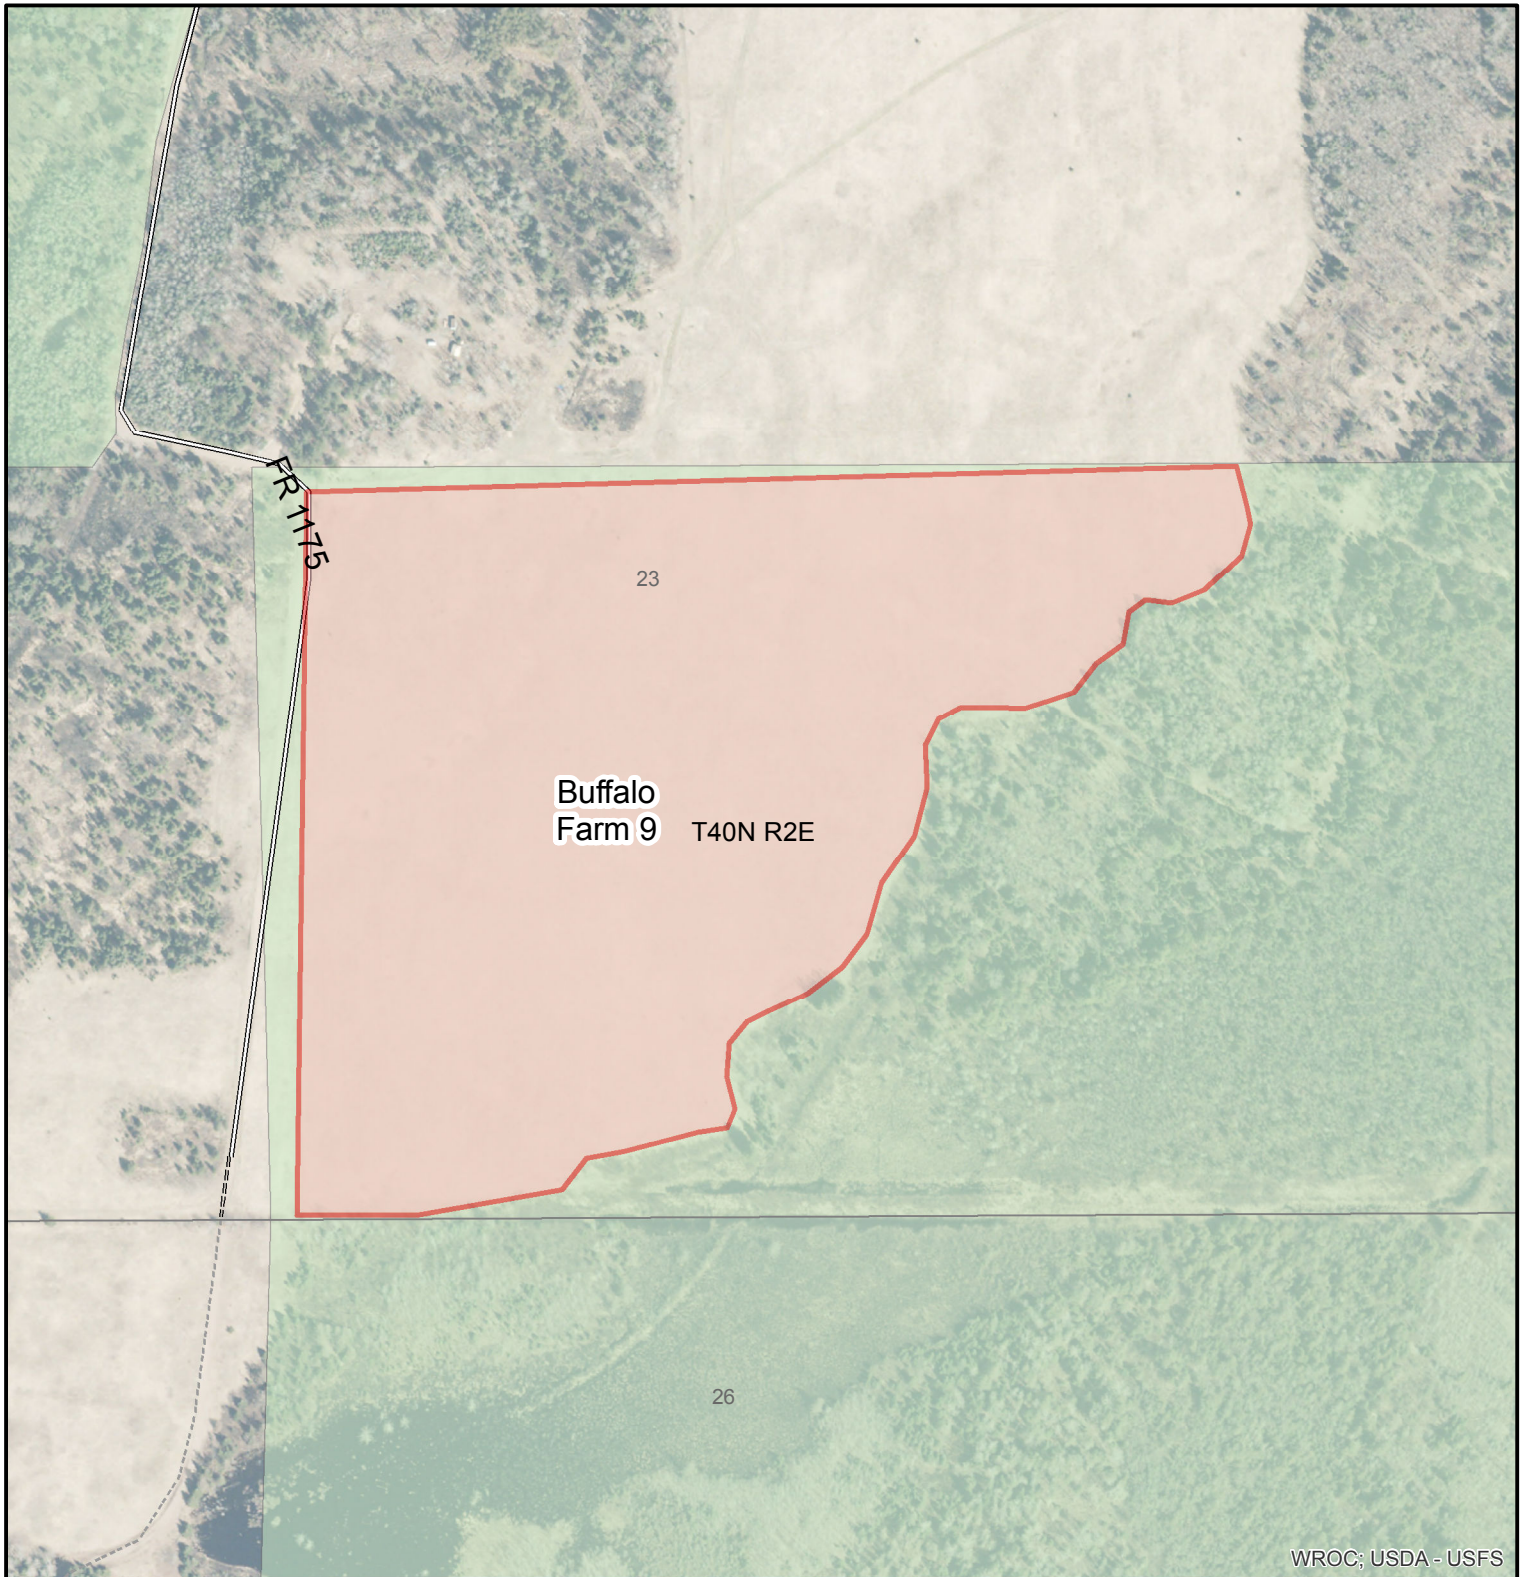

Buffalo Farm Unit 9 - Ignition Map

31 acres

0 250 500 1,000 Feet

joanlawrence
12/2/2021