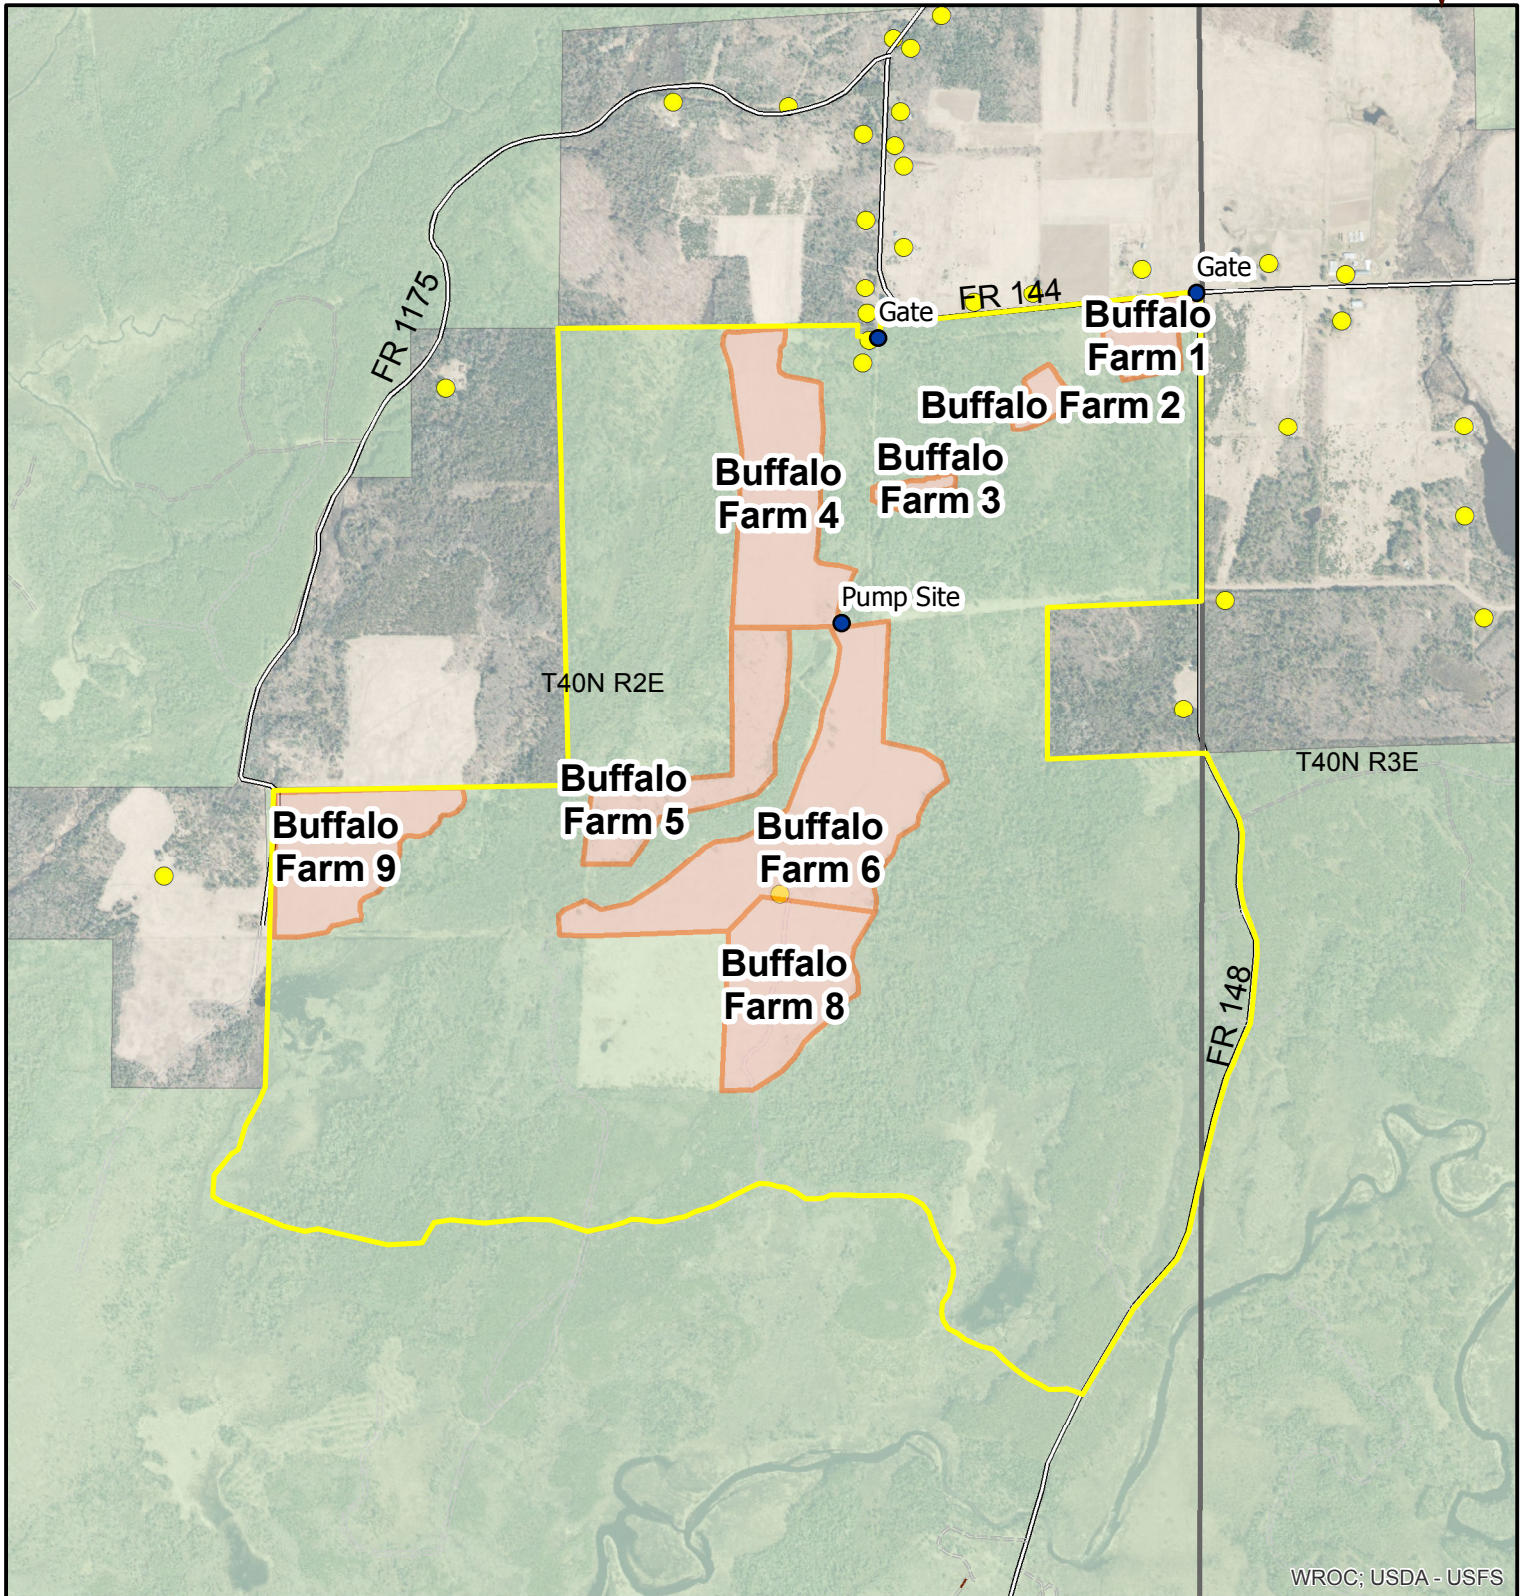

# Buffalo Farm Rx Contingency Map

## 220 acres total

● CNNF WUI Structures

— Contingency Line

0 0.25 0.5 1 Miles

joanlawrence  
2/15/2022