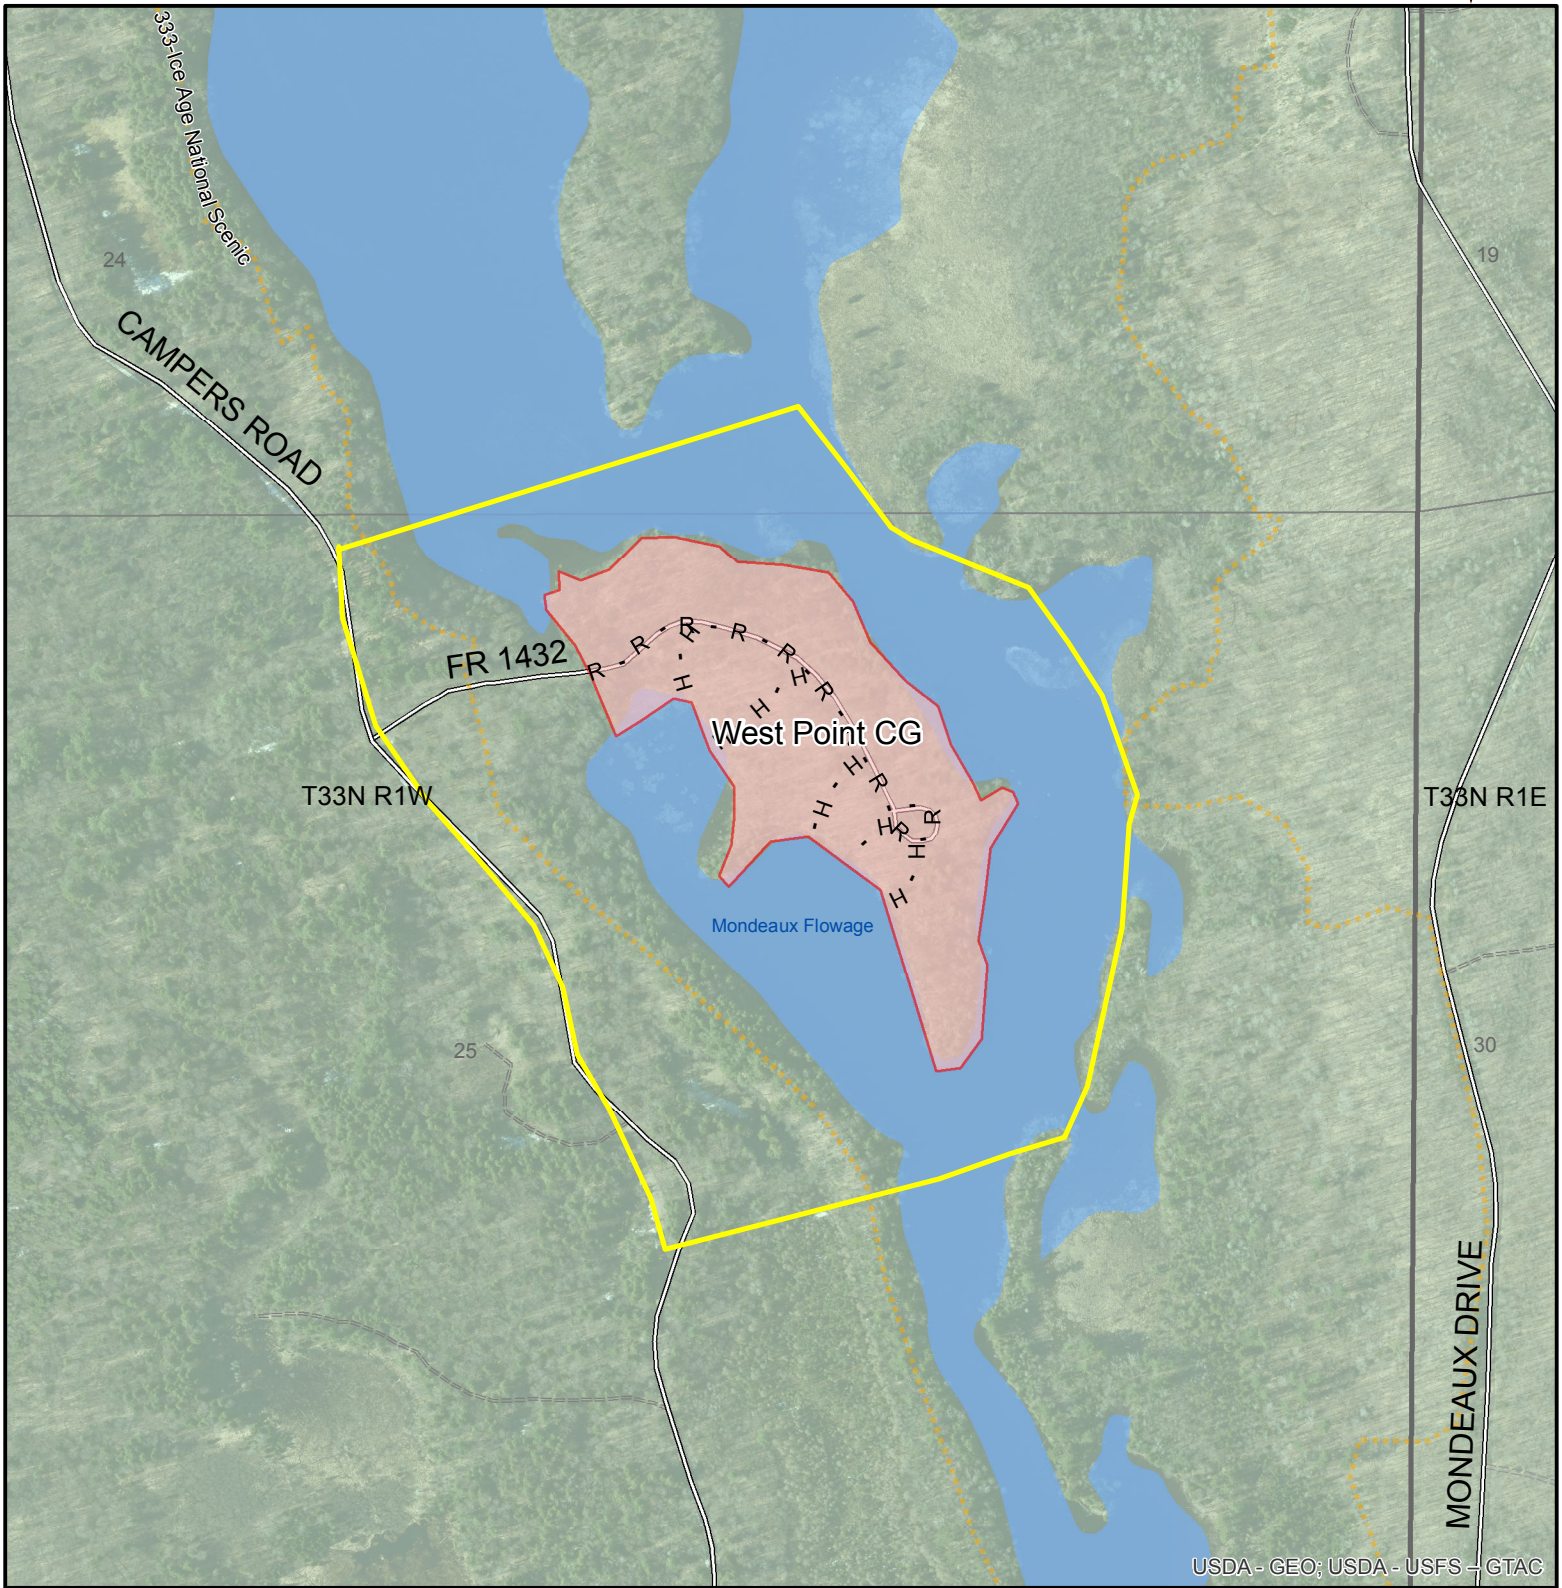

West Point CG Contingency Map

USDA - GEO; USDA - USFS - GTAC

FLType

H - H Hand Line

— Contingency Line

R - R Road as Completed Line

0 375 750 1,500 Feet

joanlawrence
1/12/2023