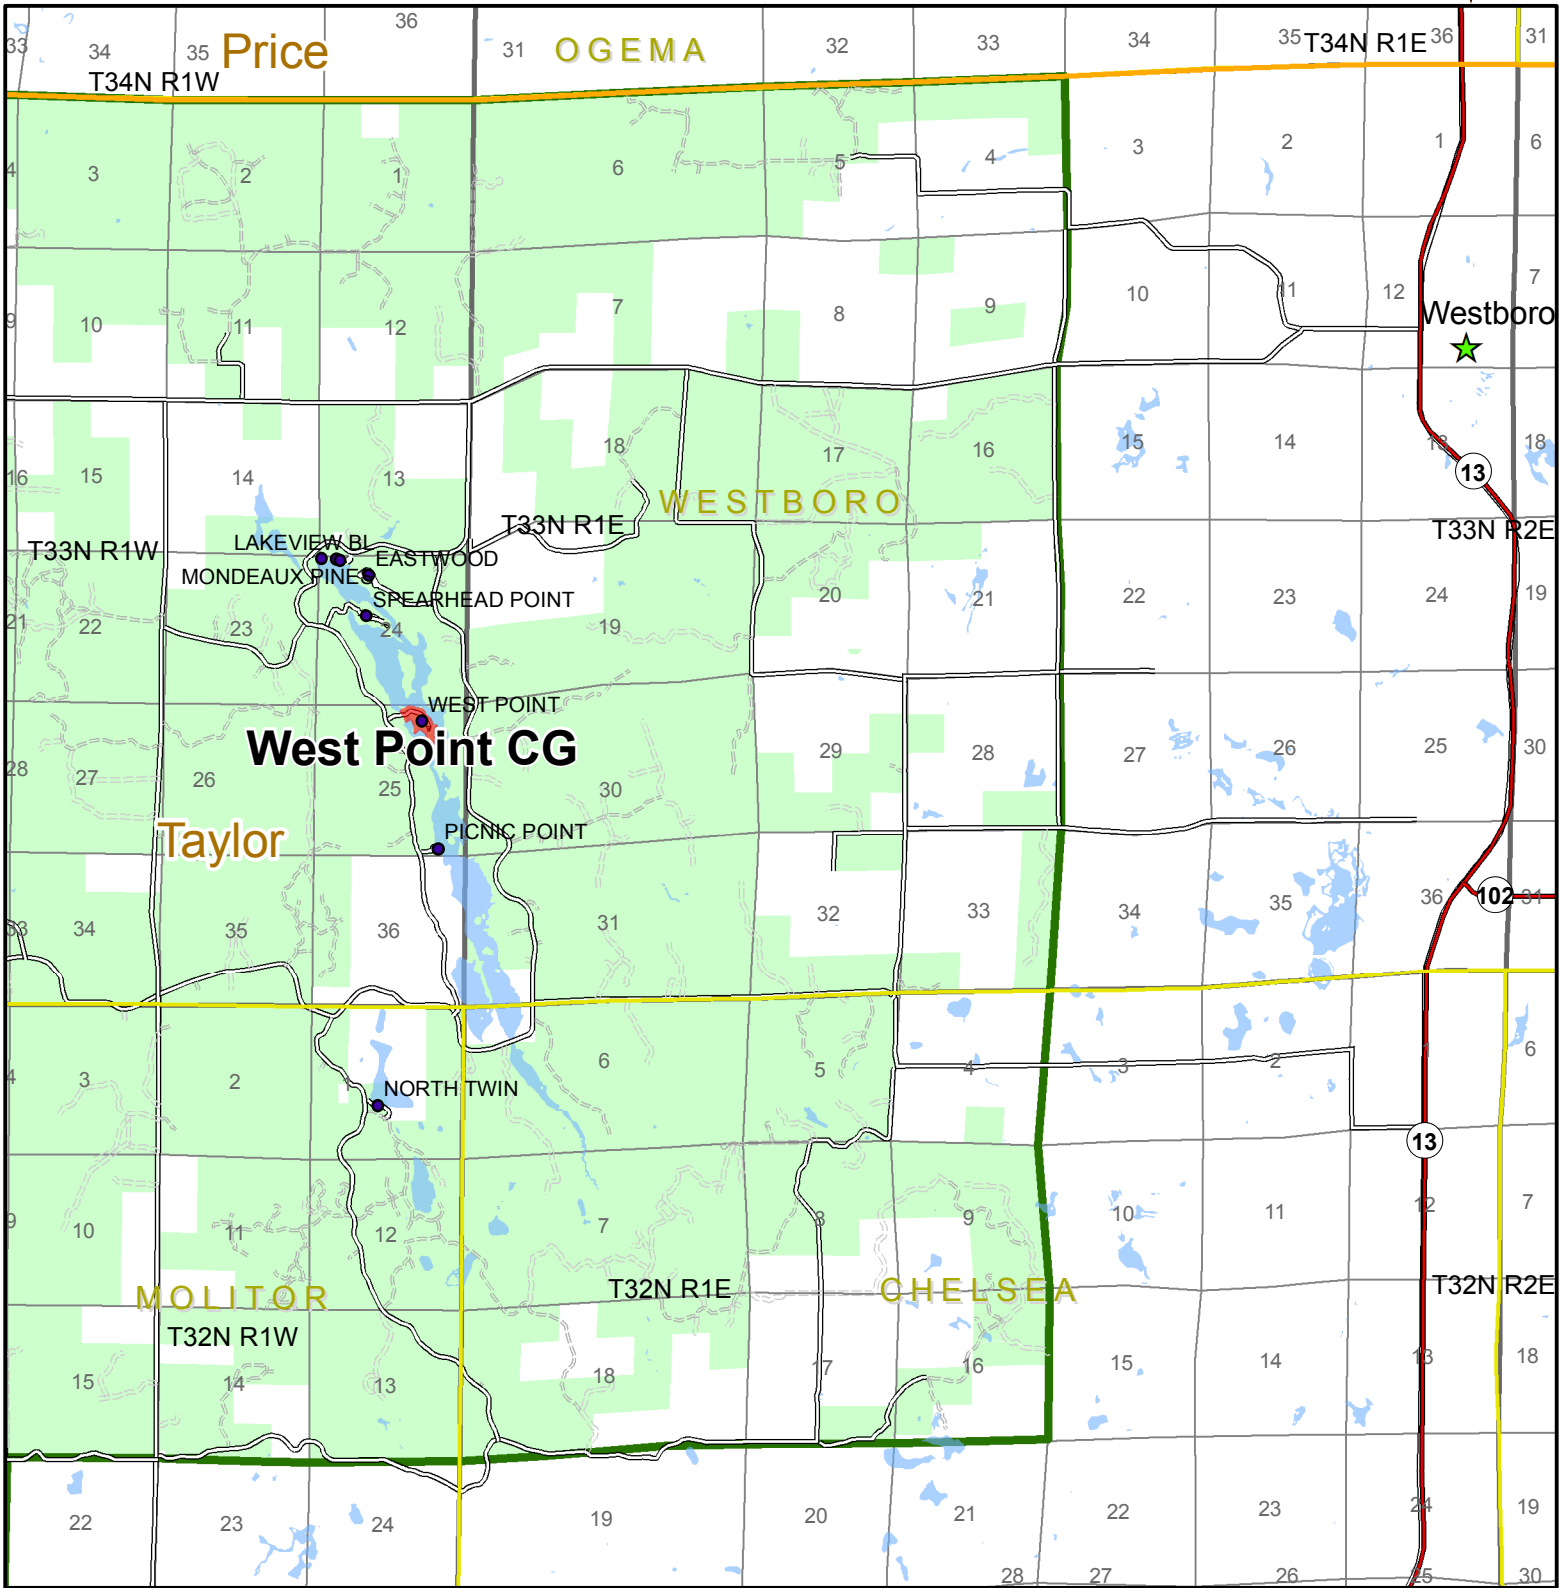

# West Point CG Vicinity Map

-  R9 CNNF County Boundary
-  S\_R09\_CNNF.NonFS\_WiMunicipalities