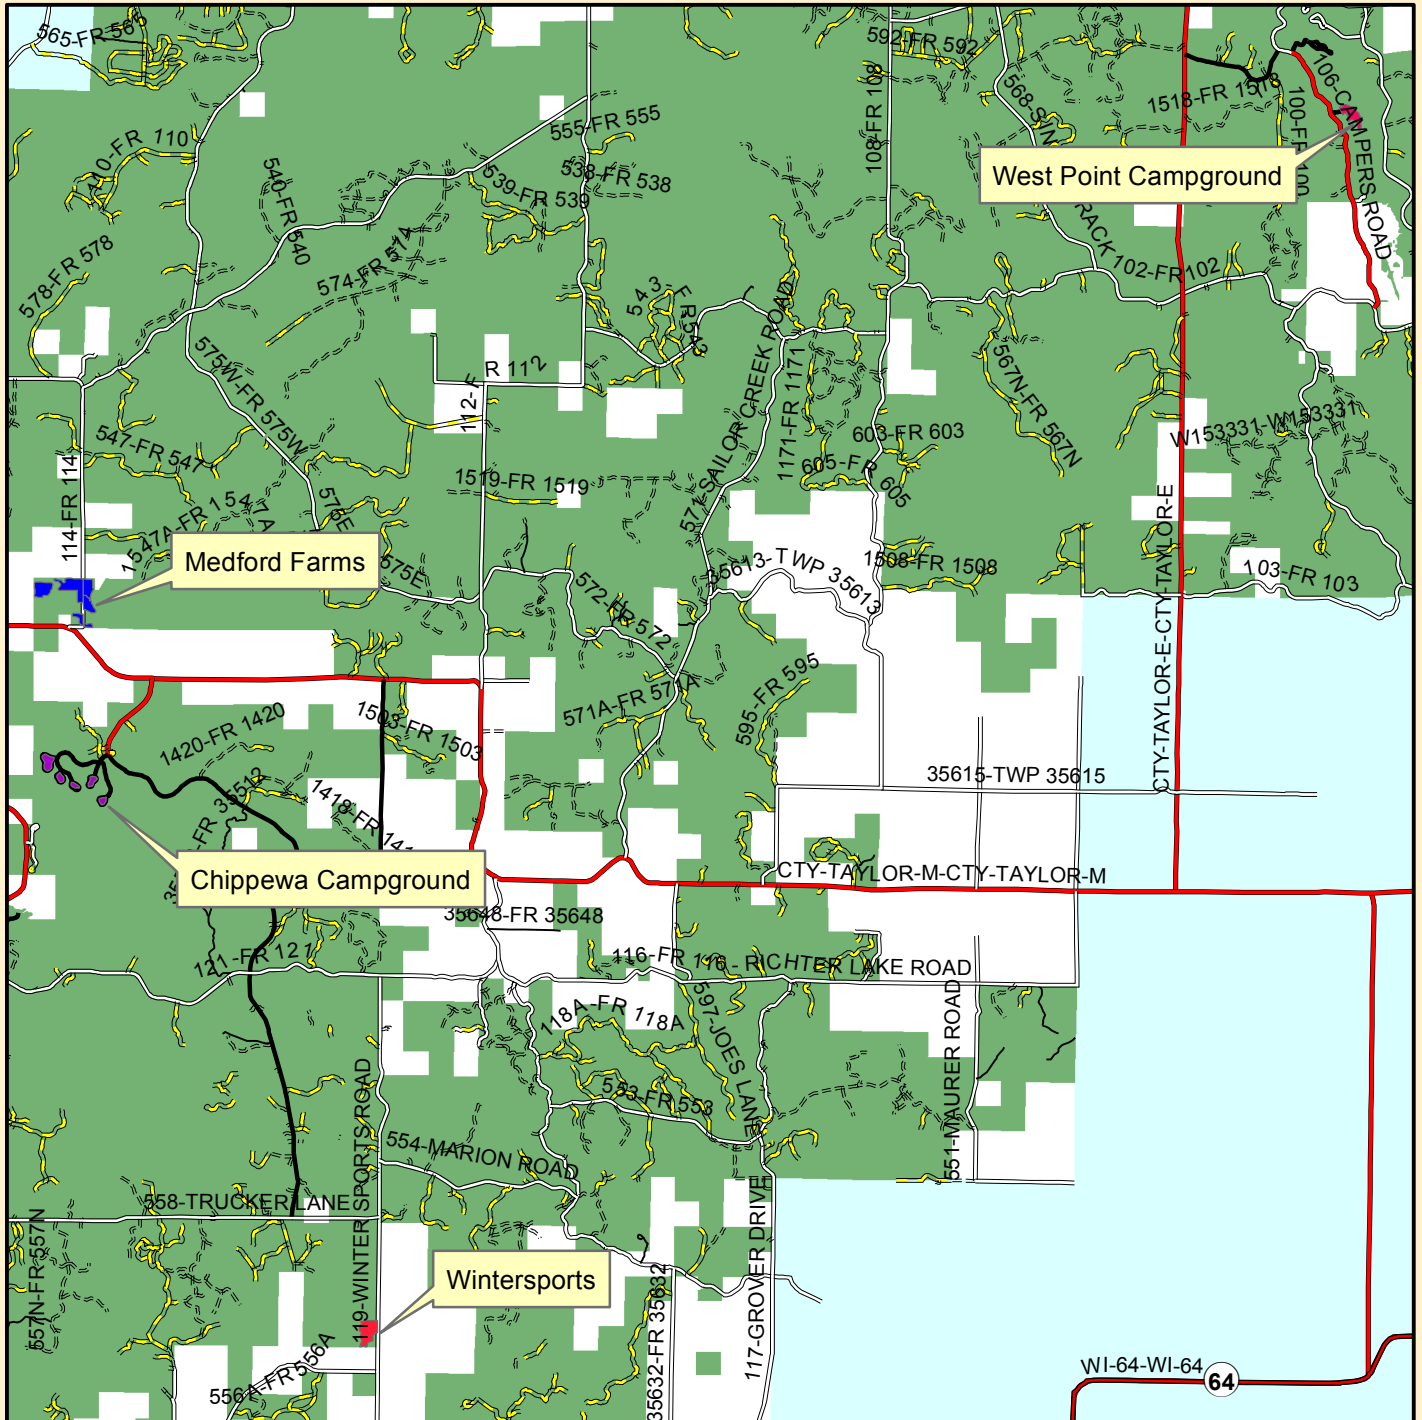

Medford Area Rx 2023

Vicinity Map

Legend

R9 CNFF Major Highways Edited

BASIC_TY

— STH

— USH; IH

R9 CNFF Existing Roads with Core Attributes (EDW)

OPER_MAINT_LEVEL

— 0 - NOT MAINTAINED

— 1 - BASIC CUSTODIAL CARE (CLOSED)

=== 2 - HIGH CLEARANCE VEHICLES

— 3 - SUITABLE FOR PASSENGER CARS

— 4 - MODERATE DEGREE OF USER COMFORT

— 5 - HIGH DEGREE OF USER COMFORT