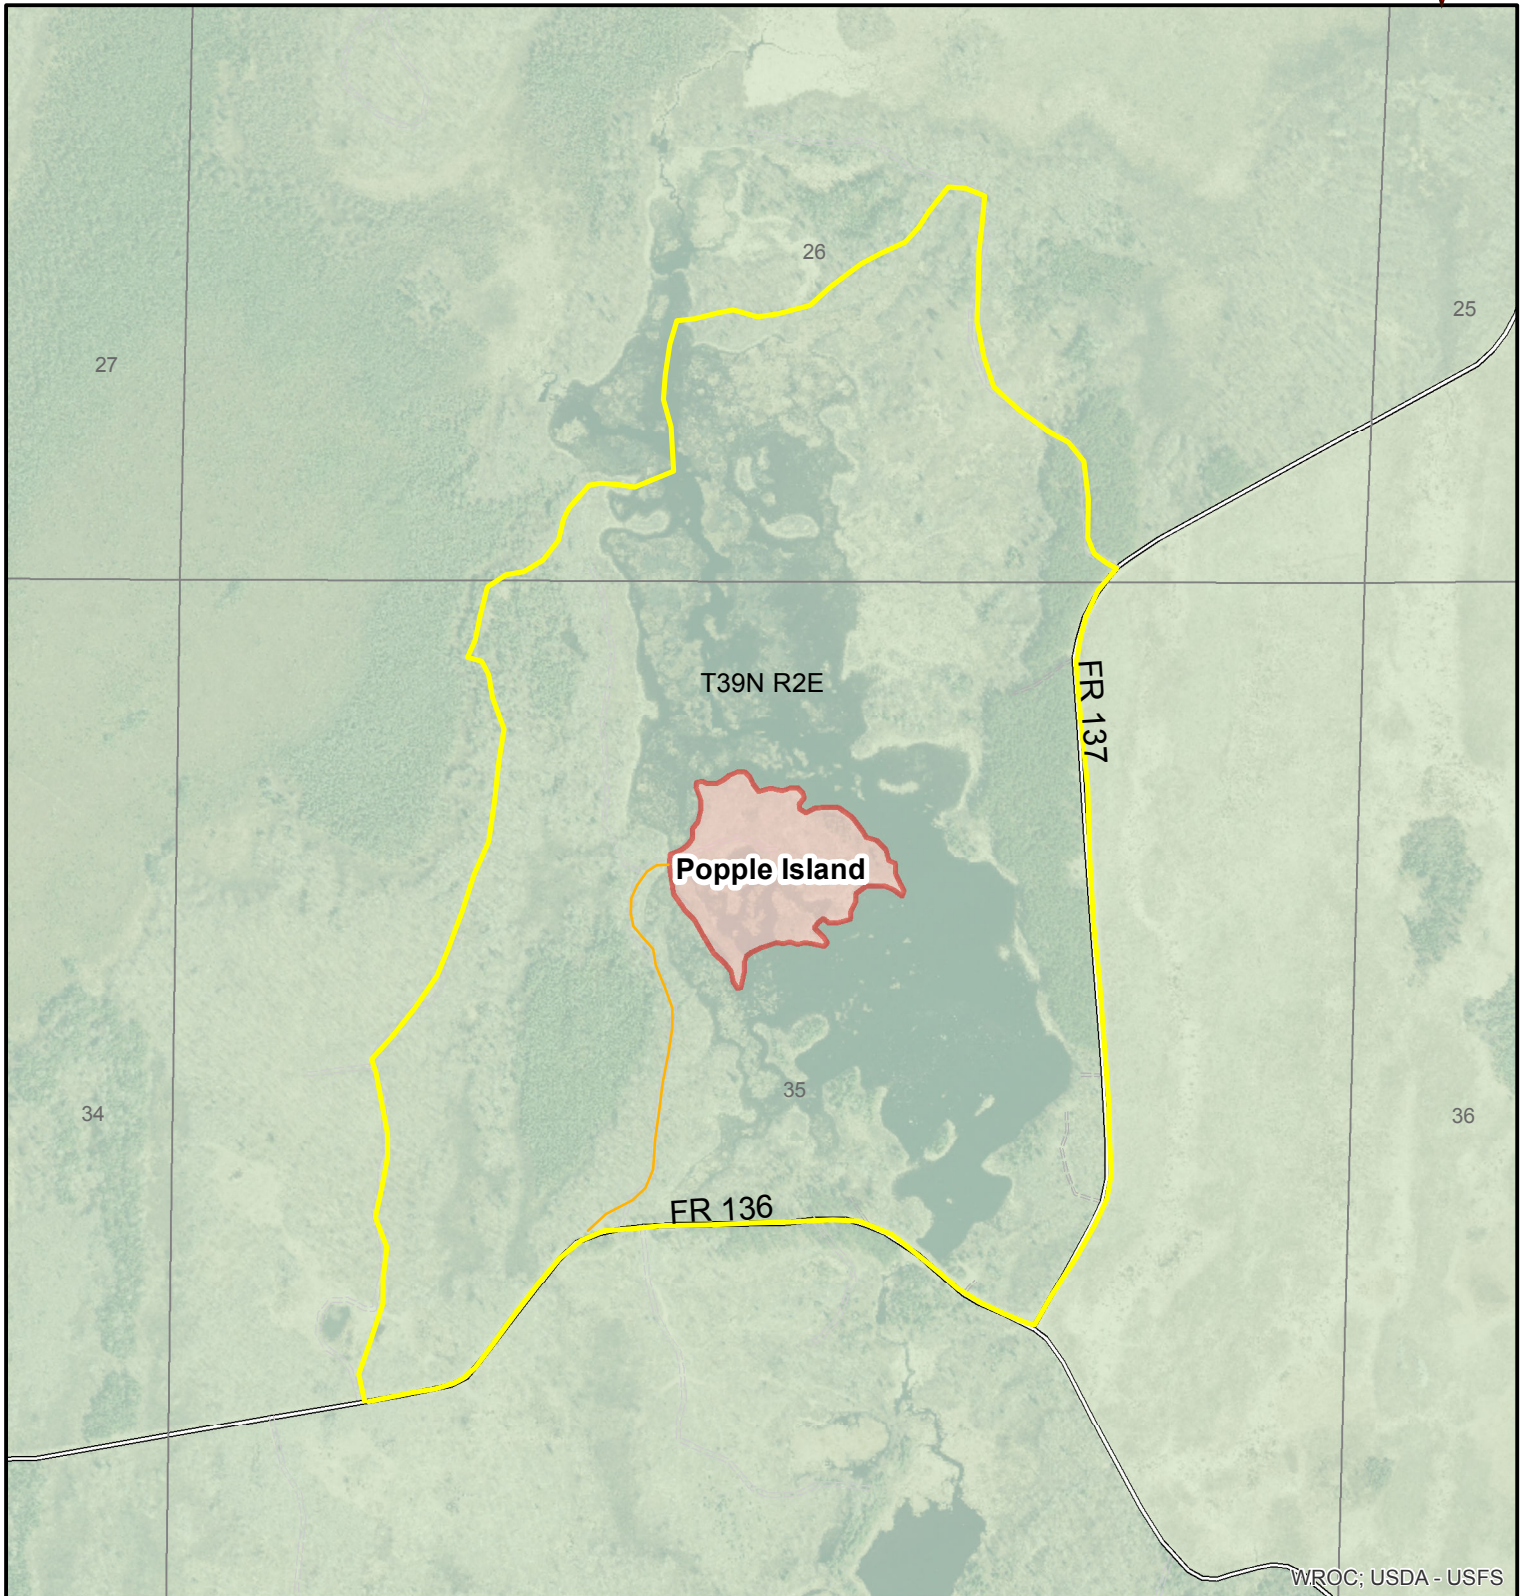

Popple Island Contingency Map

12 acre rx unit

WROC; USDA - USFS

- Escape Route
- Contingency Line

joanlawrence
2/22/2022