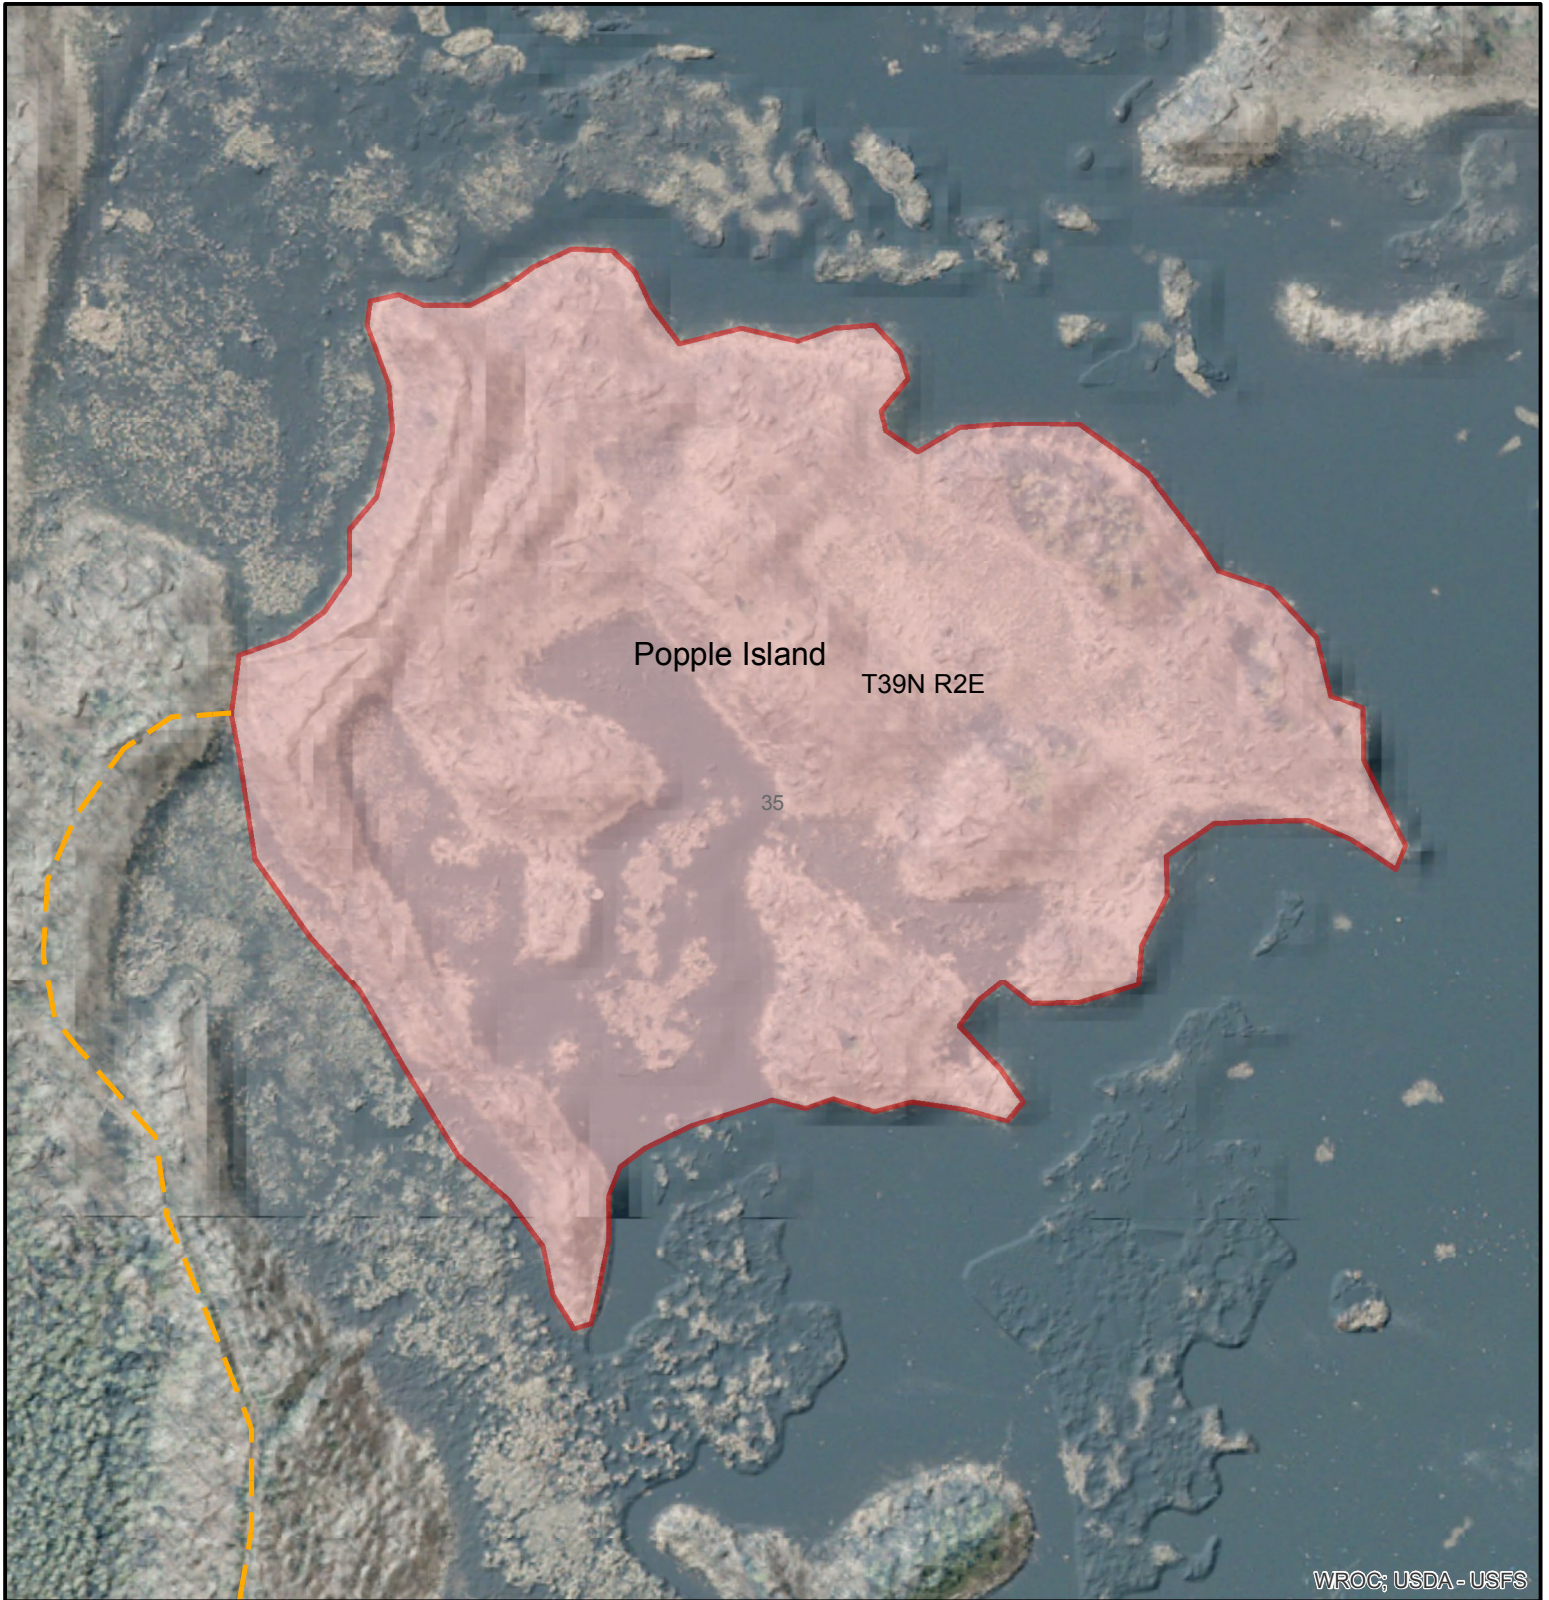

Popple Island Ignitions Map

12 acres total

0 125 250 500 Feet

joanlawrence
10/20/2021