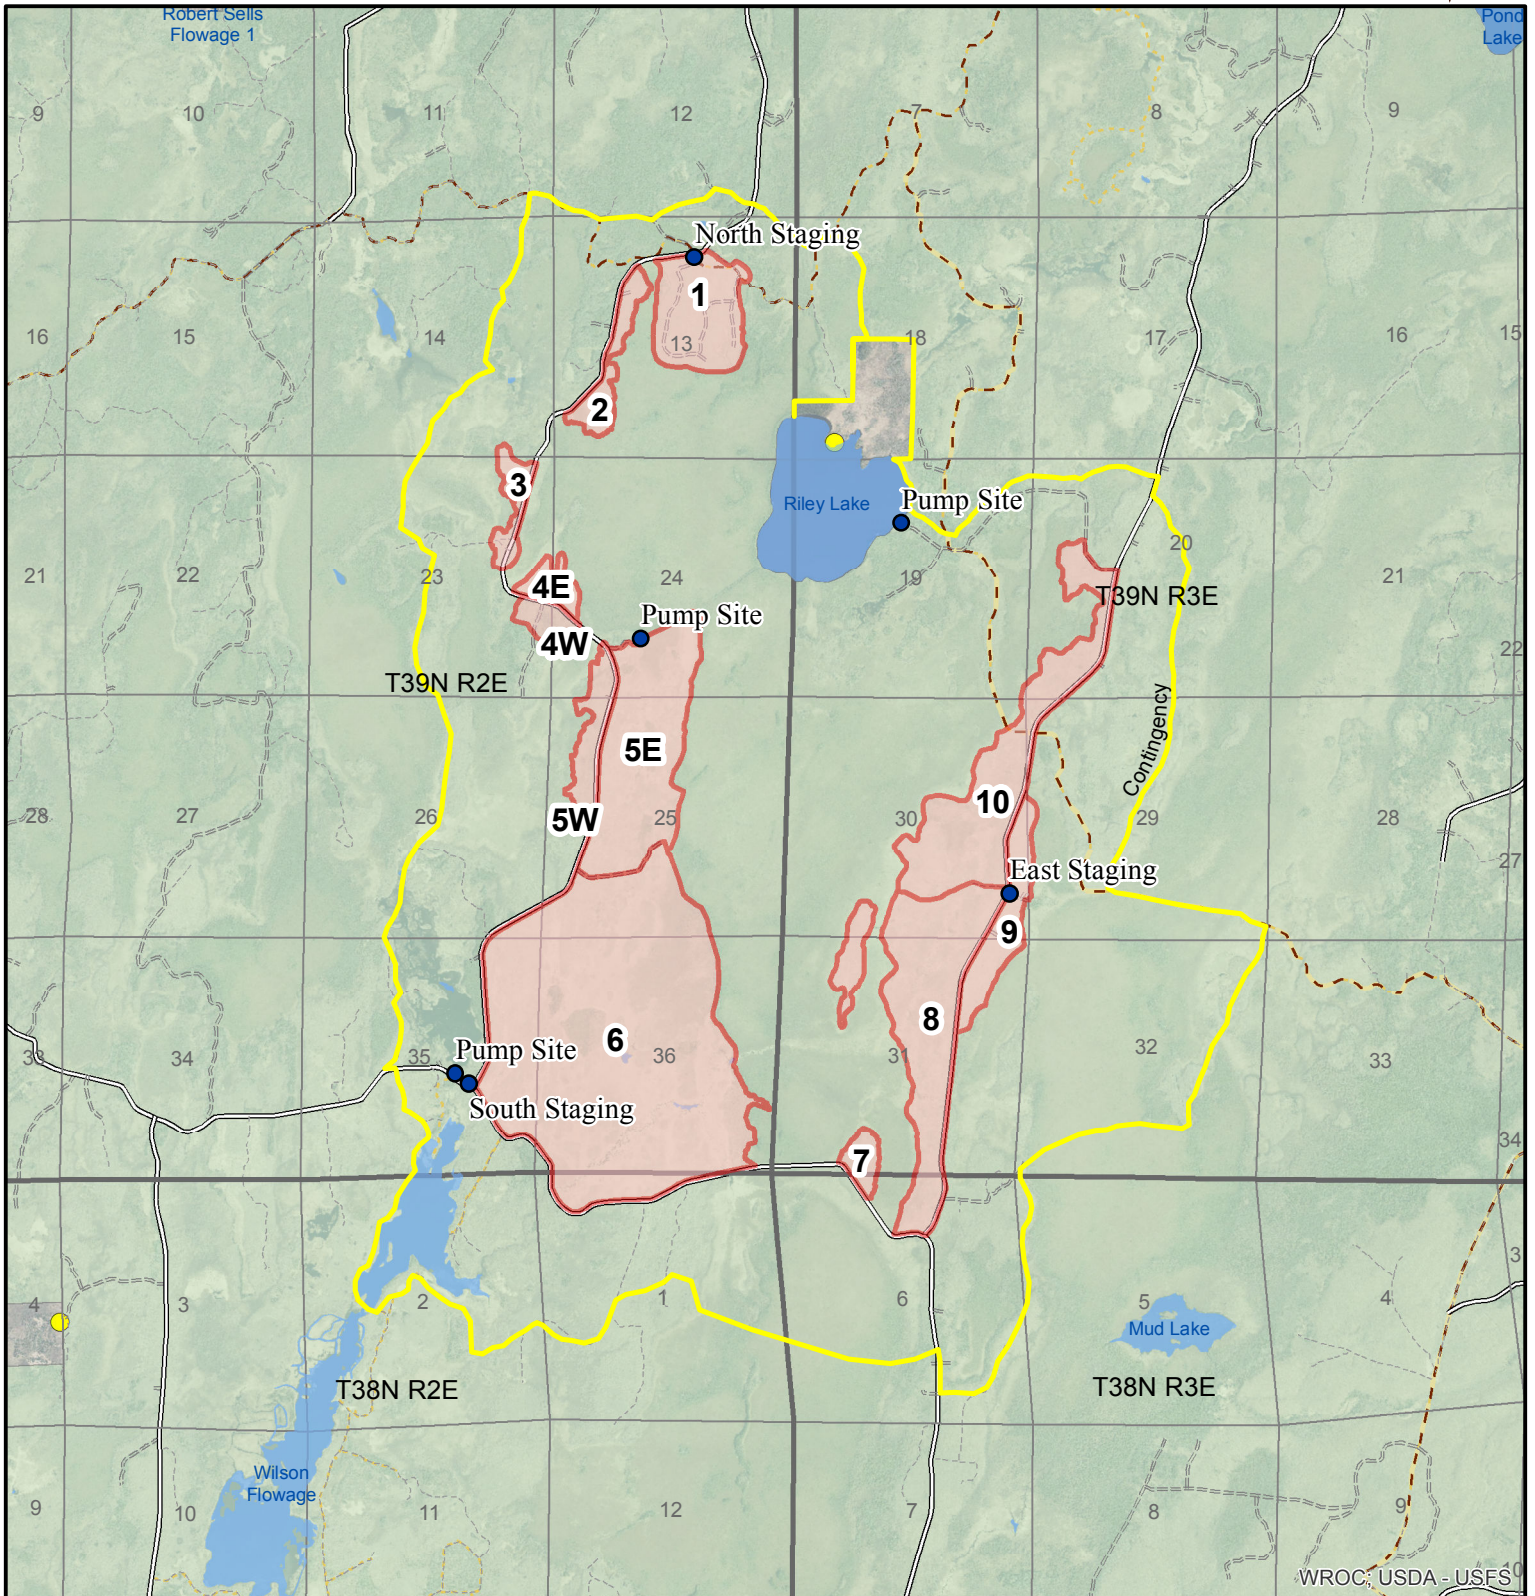

# Riley Lake Contingency Map

 WZ\_RXUnits

 Contingency Line

 CNNF WUI Structures

0 2,000 4,000 8,000 Feet

joanlawrence  
1/11/2022