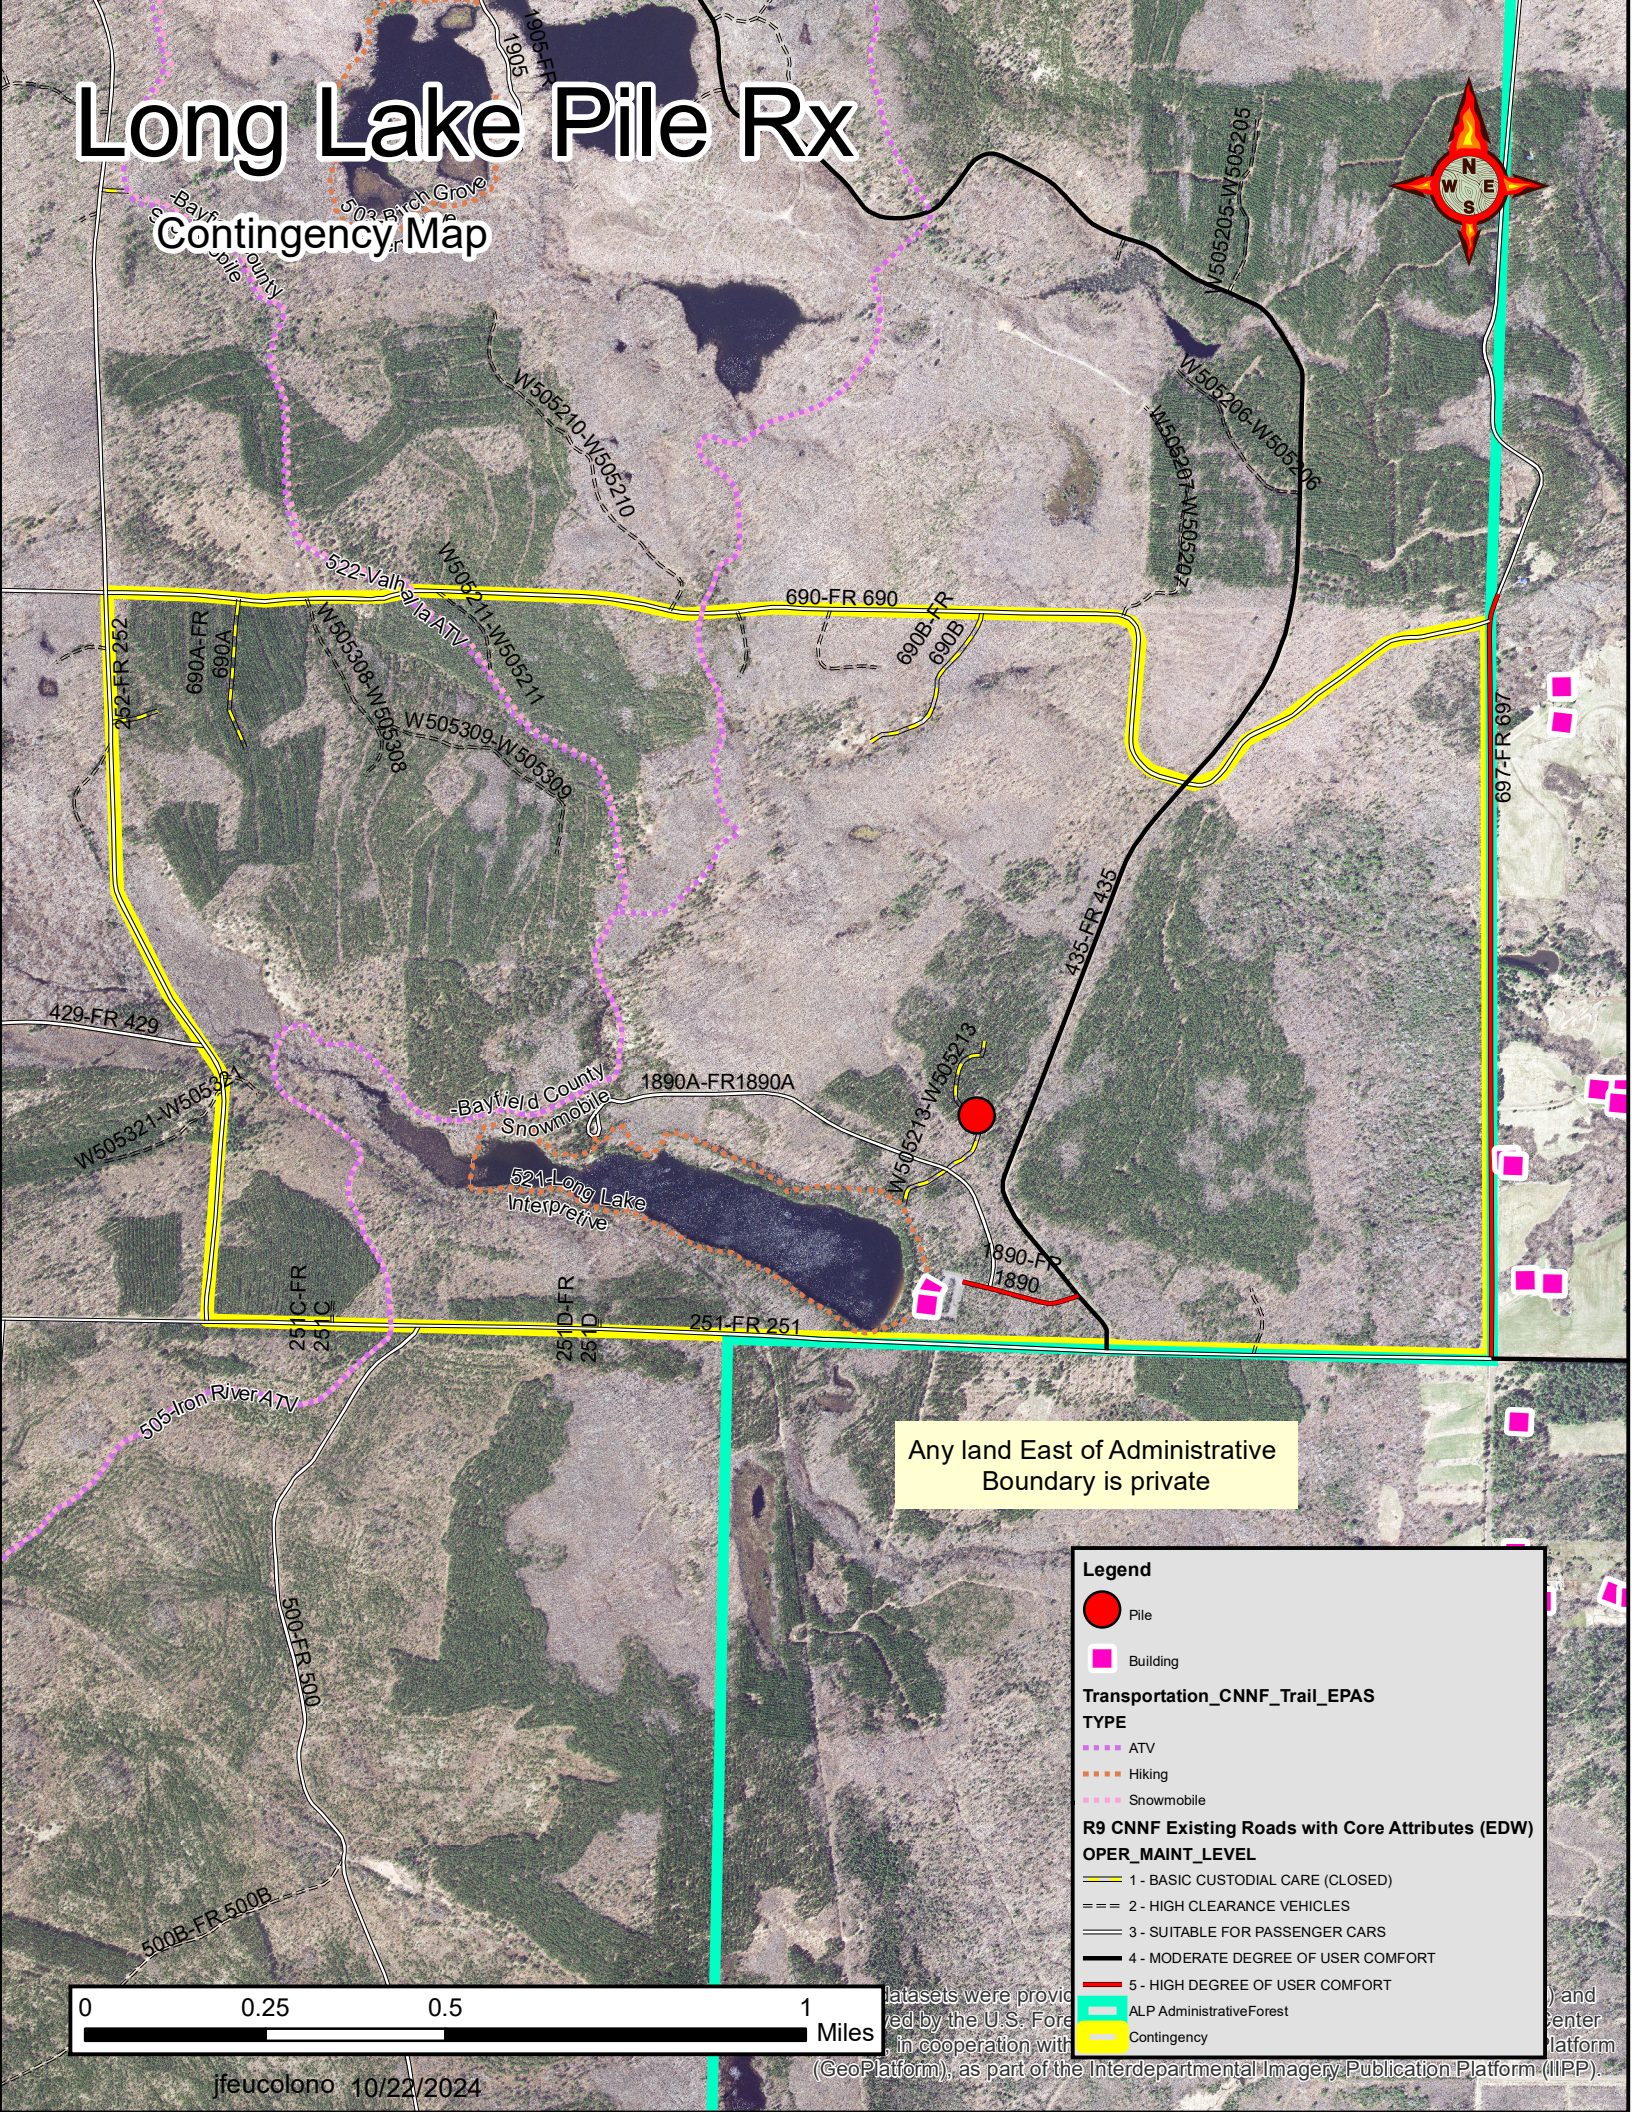

Long Lake Pile Rx

Contingency Map

Any land East of Administrative Boundary is private

Legend

- Pile
- Building

Transportation_CNNF_Trail_EPAS TYPE

- ⋯ ATV
- ⋯ Hiking
- ⋯ Snowmobile

R9 CNNF Existing Roads with Core Attributes (EDW) OPER_MAINT_LEVEL

- 1 - BASIC CUSTODIAL CARE (CLOSED)
- 2 - HIGH CLEARANCE VEHICLES
- 3 - SUITABLE FOR PASSENGER CARS
- 4 - MODERATE DEGREE OF USER COMFORT
- 5 - HIGH DEGREE OF USER COMFORT

ALP Administrative Forest

Contingency