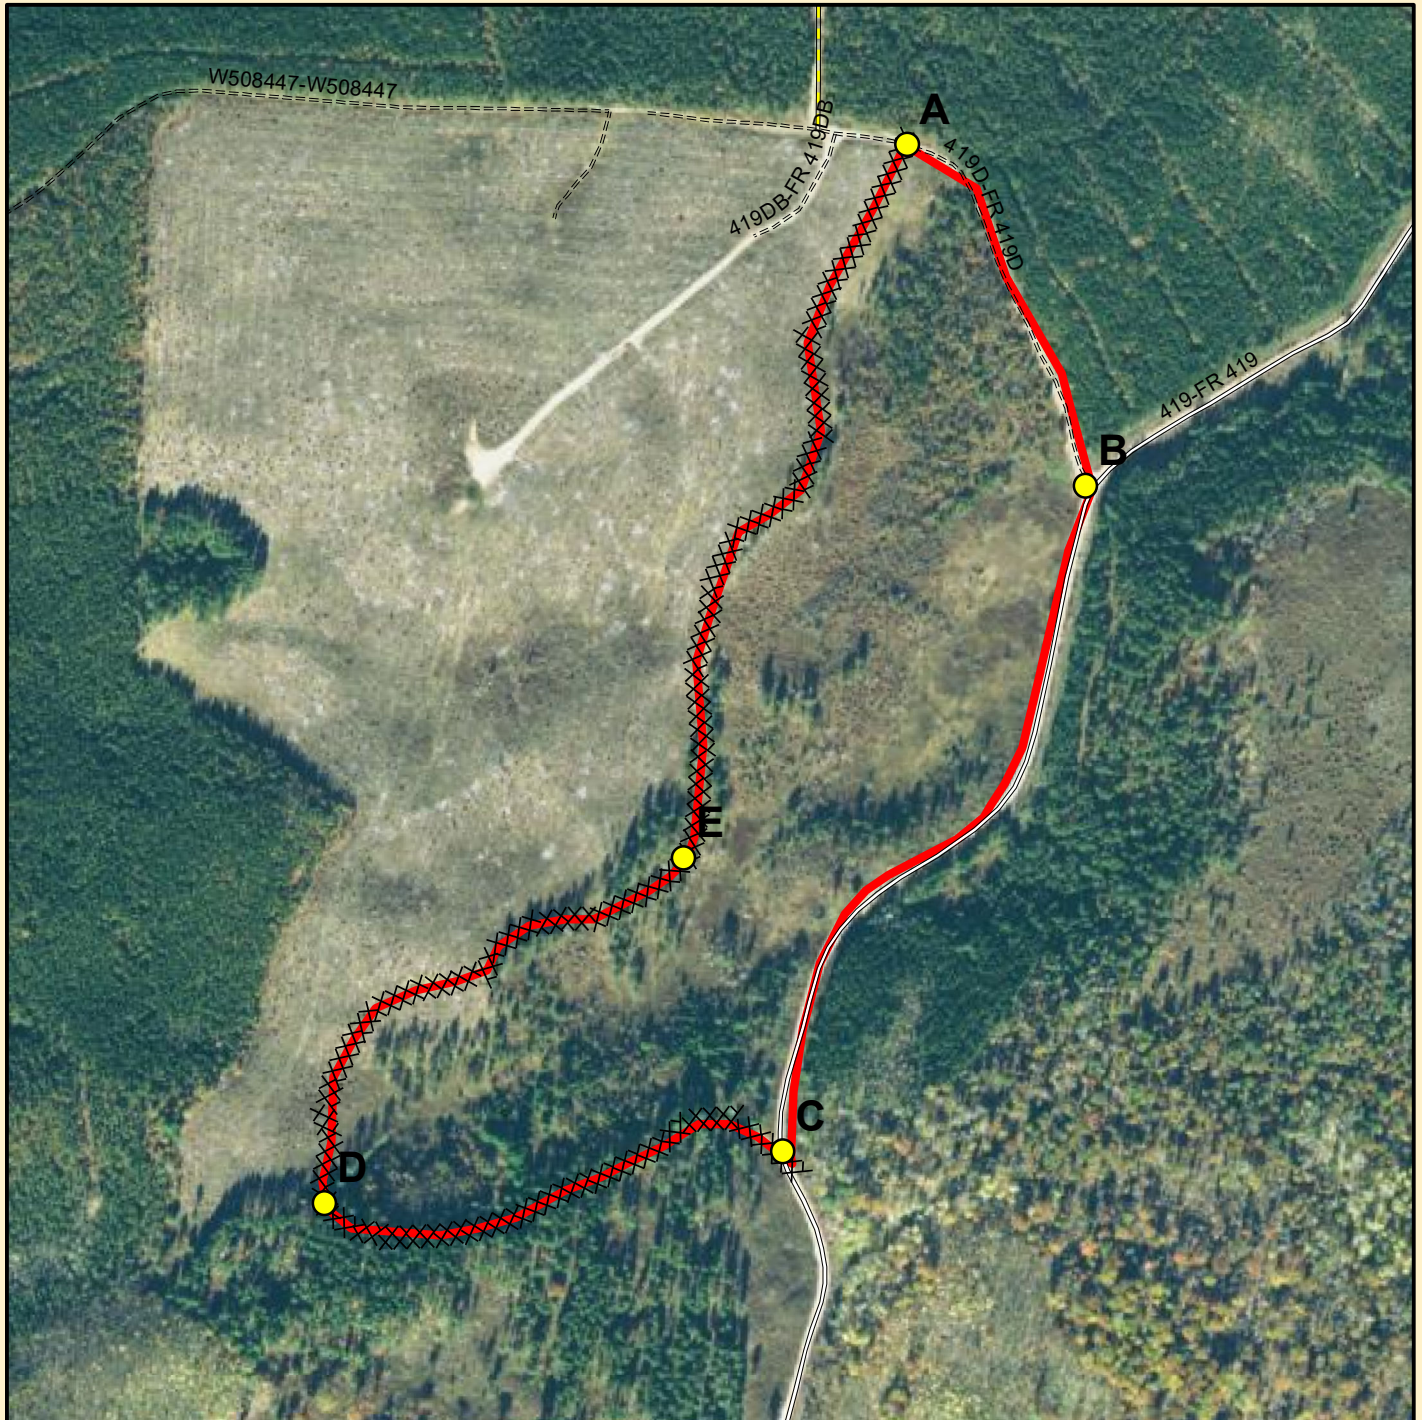

419 Rx 2024

Ignition Map 38 Acres

Legend

R9 CNNF Existing Roads with Core Attributes (EDW) — 4 - MODERATE DEGREE OF USER COMFORT

OPER_MAINT_LEVEL

— 0 - NOT MAINTAINED

— 1 - BASIC CUSTODIAL CARE (CLOSED)

==== 2 - HIGH CLEARANCE VEHICLES

— 3 - SUITABLE FOR PASSENGER CARS

— 5 - HIGH DEGREE OF USER COMFORT

— Undetermined

FY24_RX_Units_Export_Output

RxUnit

419

0 0.075 0.15

0.3 Miles