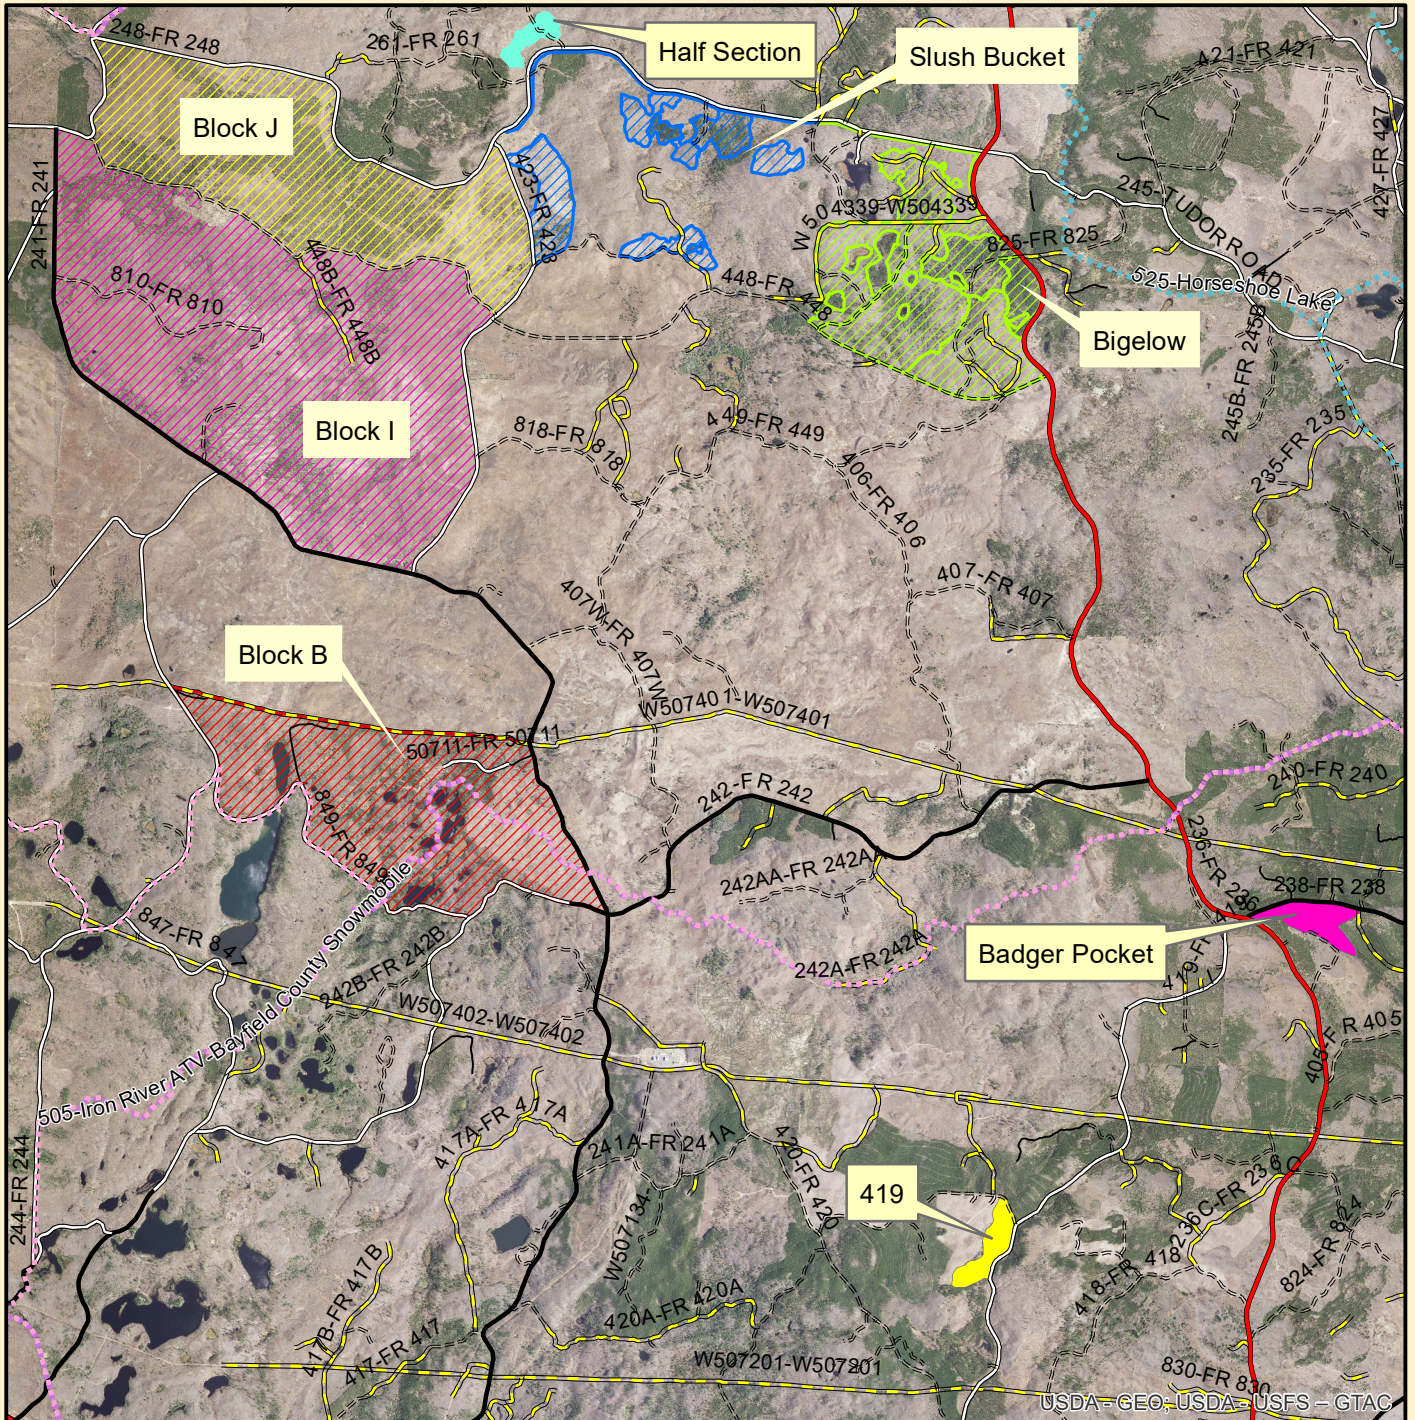

Barrens Area Rx 2024 Vicinity Map

USDA - GEO - USDA - USFS - GTAC

R9 CNNF Existing Roads with Core Attributes (EDW)	— Undetermined
OPER_MAINT_LEVEL	Trails (Unofficial)
— 1 - BASIC CUSTODIAL CARE (CLOSED)	TYPE
=== 2 - HIGH CLEARANCE VEHICLES	••••• ATV
— 3 - SUITABLE FOR PASSENGER CARS	••••• Horse
— 4 - MODERATE DEGREE OF USER COMFORT	••••• Snowmobile
— 5 - HIGH DEGREE OF USER COMFORT	

0 0.75 1.5 3 Miles

jfeucolono 11/3/2023