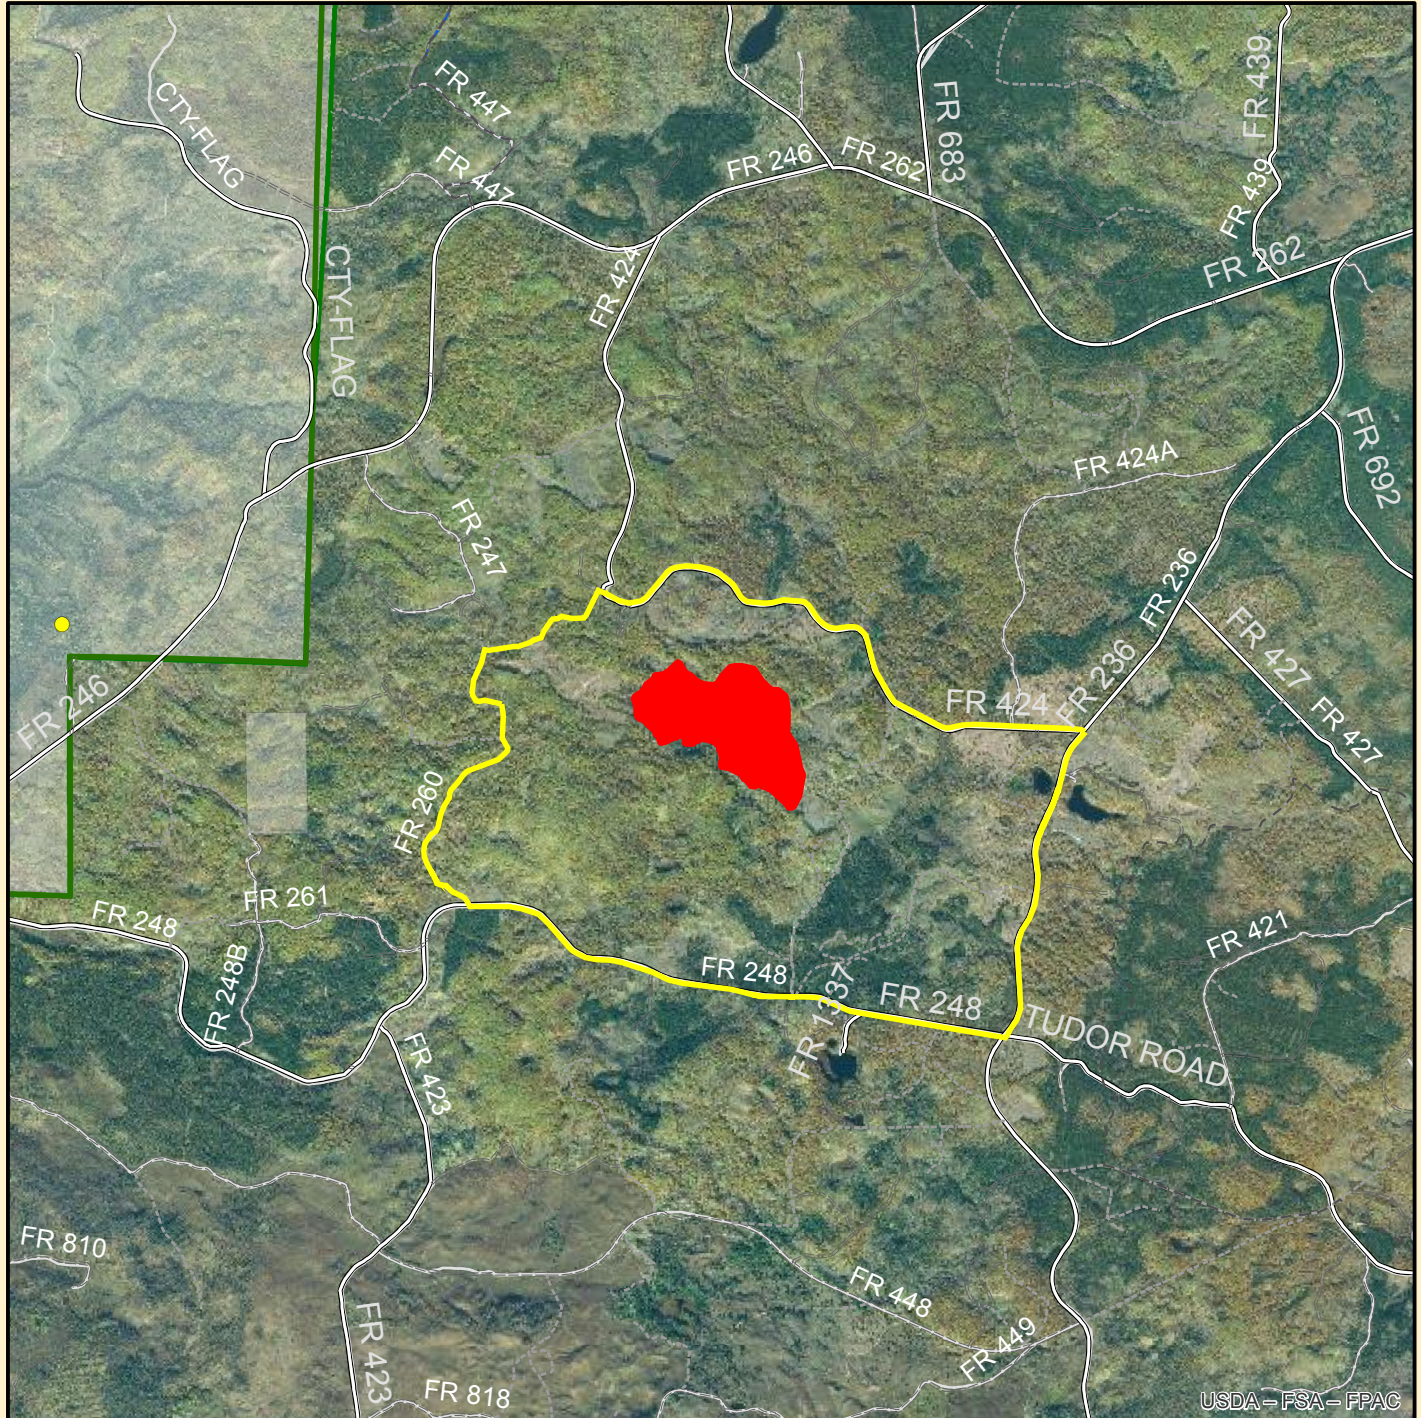

Lenawax Rx Contingency Map

 Contingency	 RxUnits	 Road	 CNNF WUI Structures
 Trail routes (Infra)	 NON-FS	 Trail	
 CNNF Ranger District Boundaries			

0 0.5 1 2
Miles

dsloan 1/21/2020