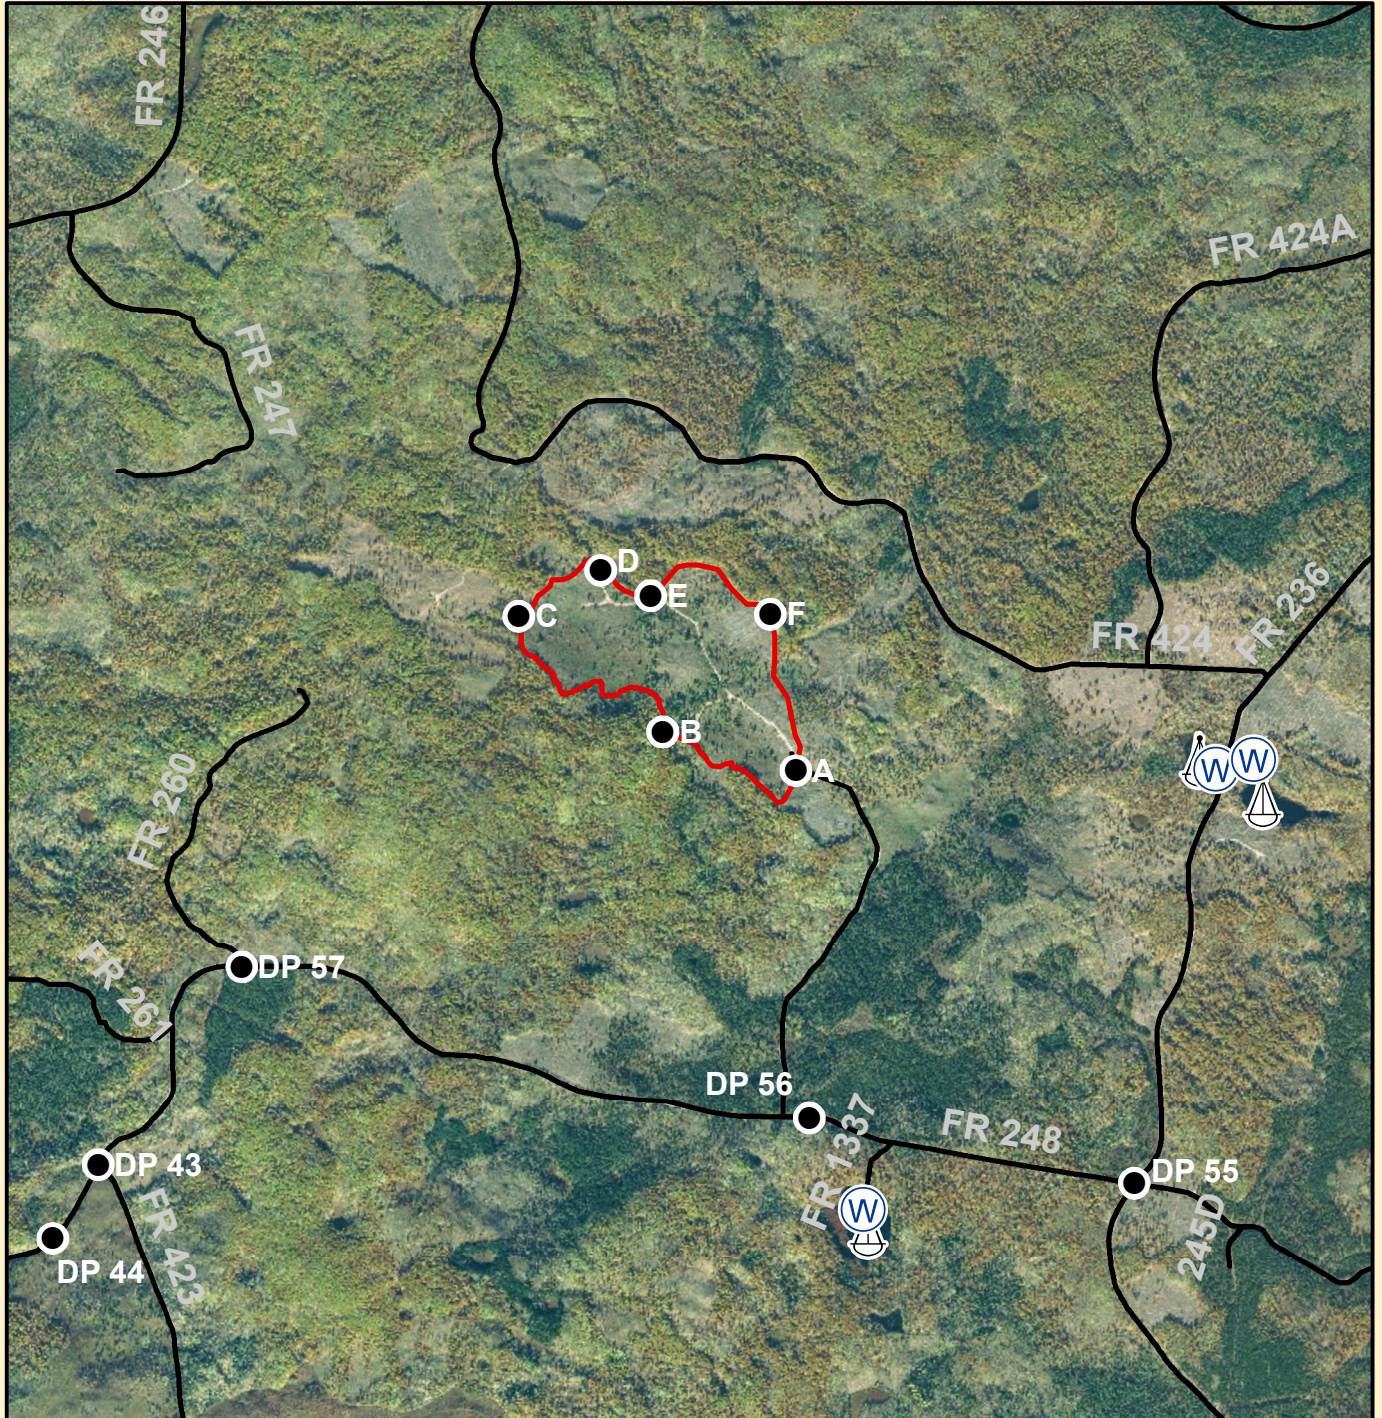

# Lenawax Rx

## Operational Map

	Rx Unit		Drop Point
	MVUM Roads		Dip Site
			Water Source

0      0.3      0.6      1.2  
Miles