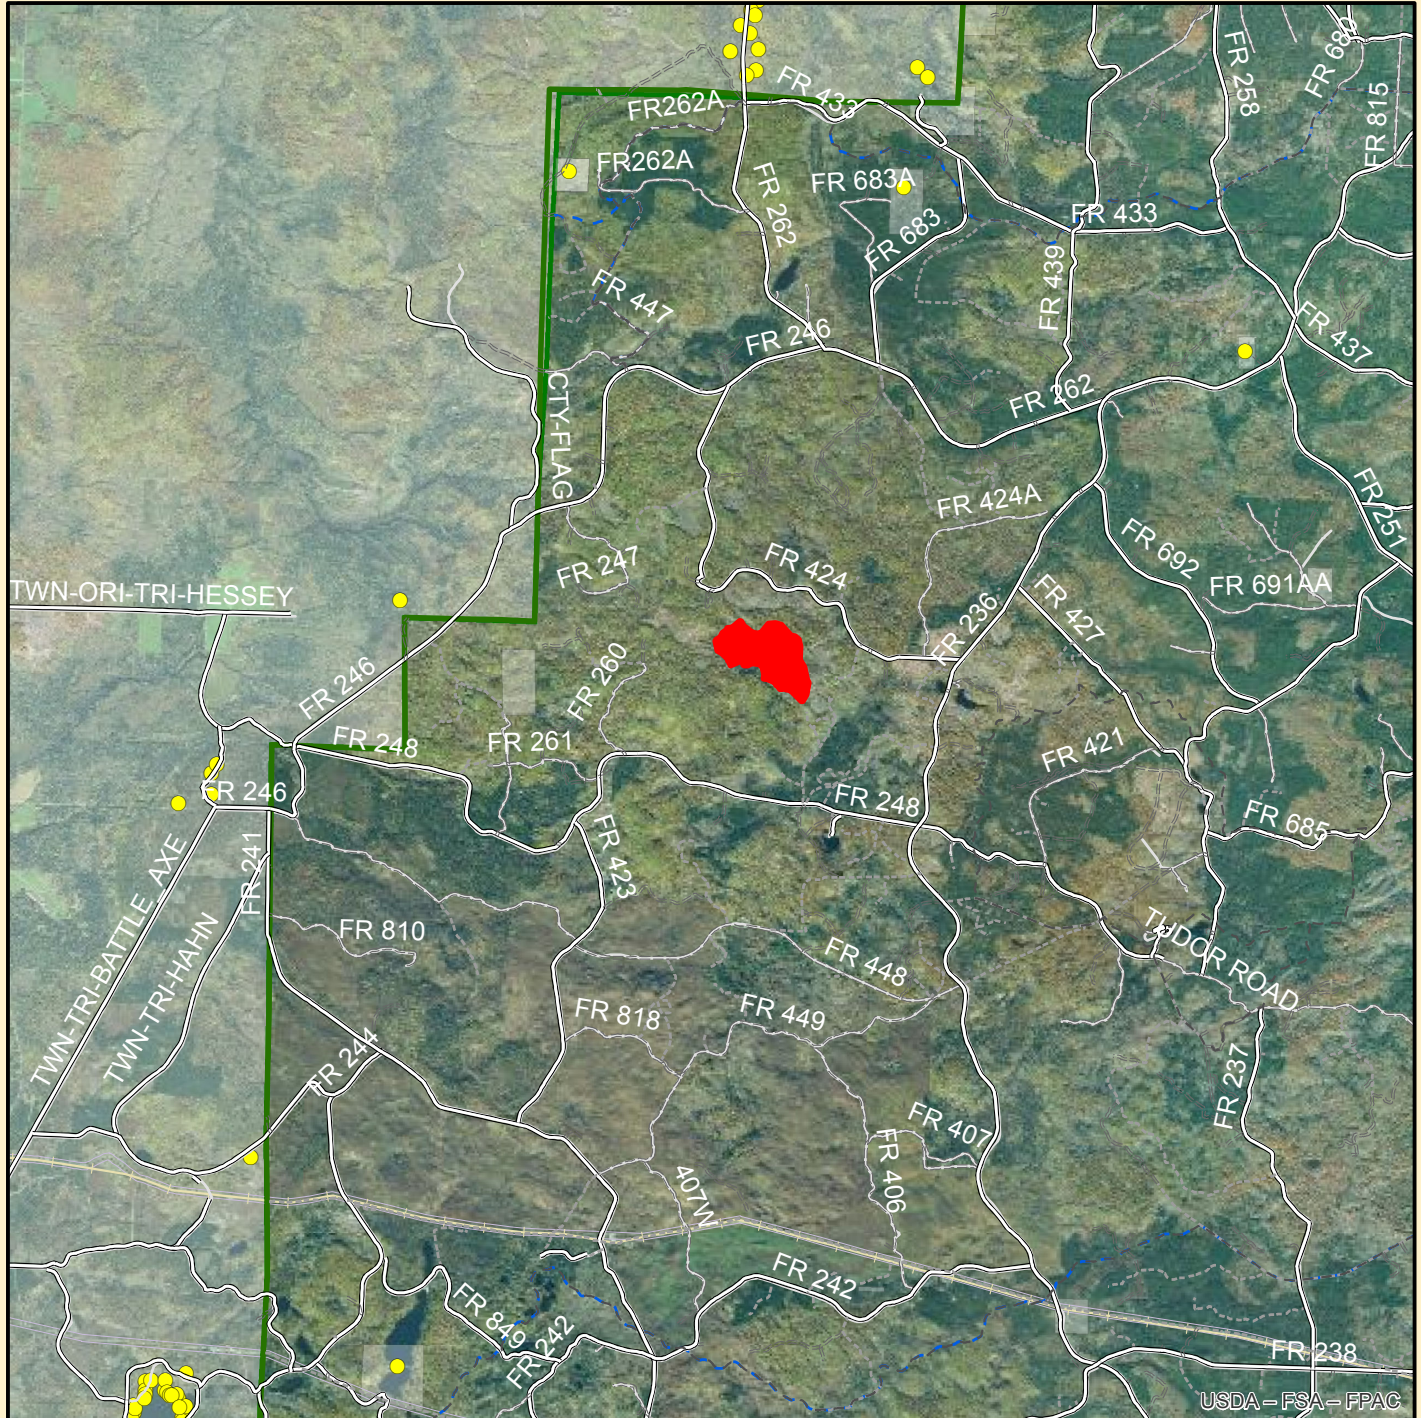

Lenawax Rx Structure Map

 RxUnits	 Road	 Powerlines	 CNNF WUI Structures
 Trail routes (Infra)	 Trail	 Pipelines	 NON-FS
 CNNF Ranger District Boundaries			

0 1.25 2.5 5 Miles

dsloan 1/21/2020