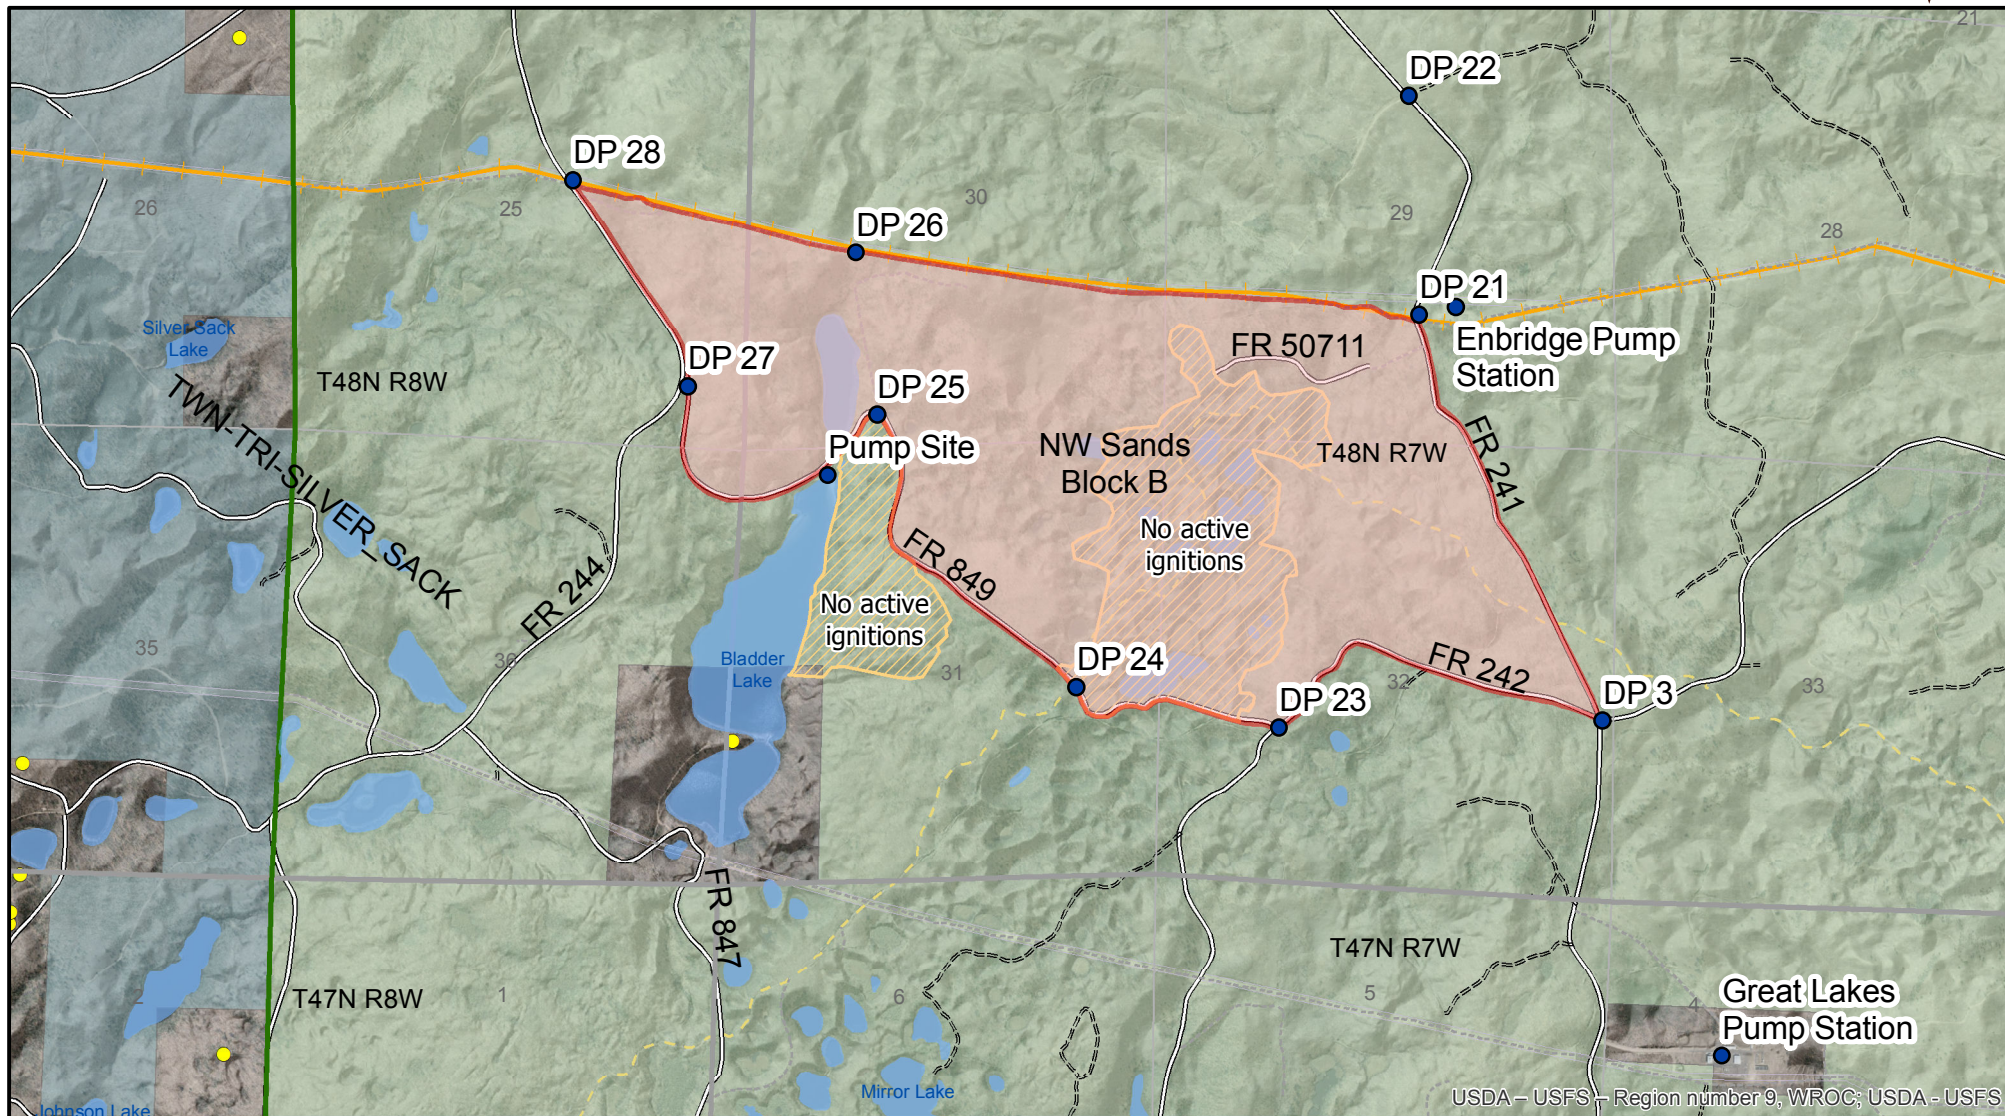

Northwest Sands Block B Operations Map

897 acres total

USDA - USFS - Region number 9, WROC; USDA - USFS

CNNF WUI Structures	Trail
Special_Treatment_Areas	Powerlines
	Pipelines

0 0.25 0.5 1 Miles

joanlawrence
2/14/2022