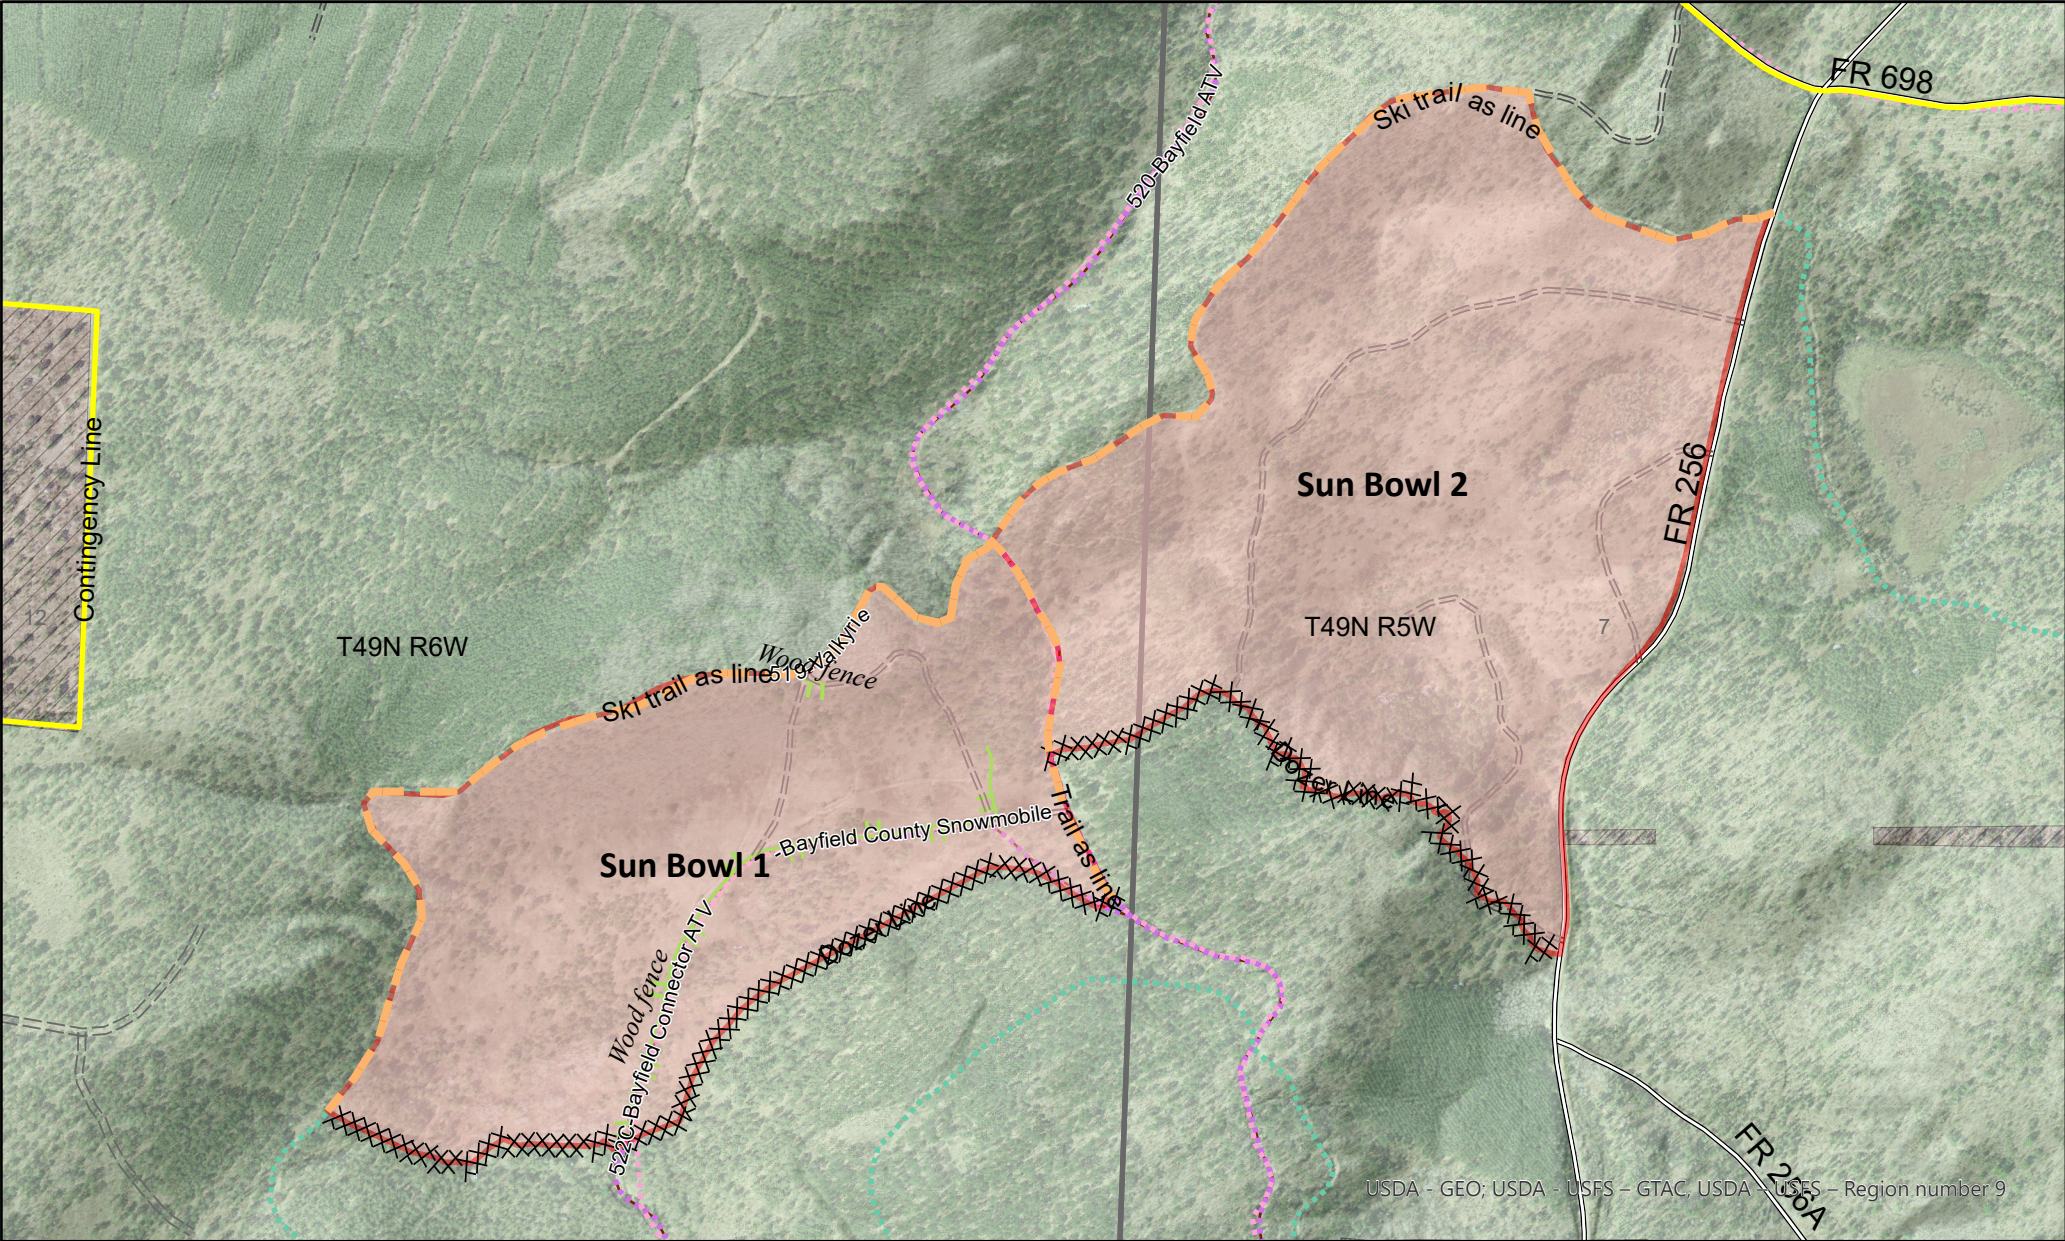

Sun Bowl Rx Units

Unit 1 = 53 acres, Unit 2 = 79 acres

USDA - GEO: USDA - USFS - GTAC, USDA - USFS - Region number 9

| | |
|-------------------|-------------------|
| ML345 Major Roads | Planned Fire Line |
| ML 2 Minor Roads | Value_To_Protect |
| ML1 Closed Roads | ATV |
| Dozer Line | Snowmobile |
| Contingency Line | XC Ski |

0 500 1,000 2,000 Feet

User: joanlawrence
Current Time: 10/12/2023 1:09