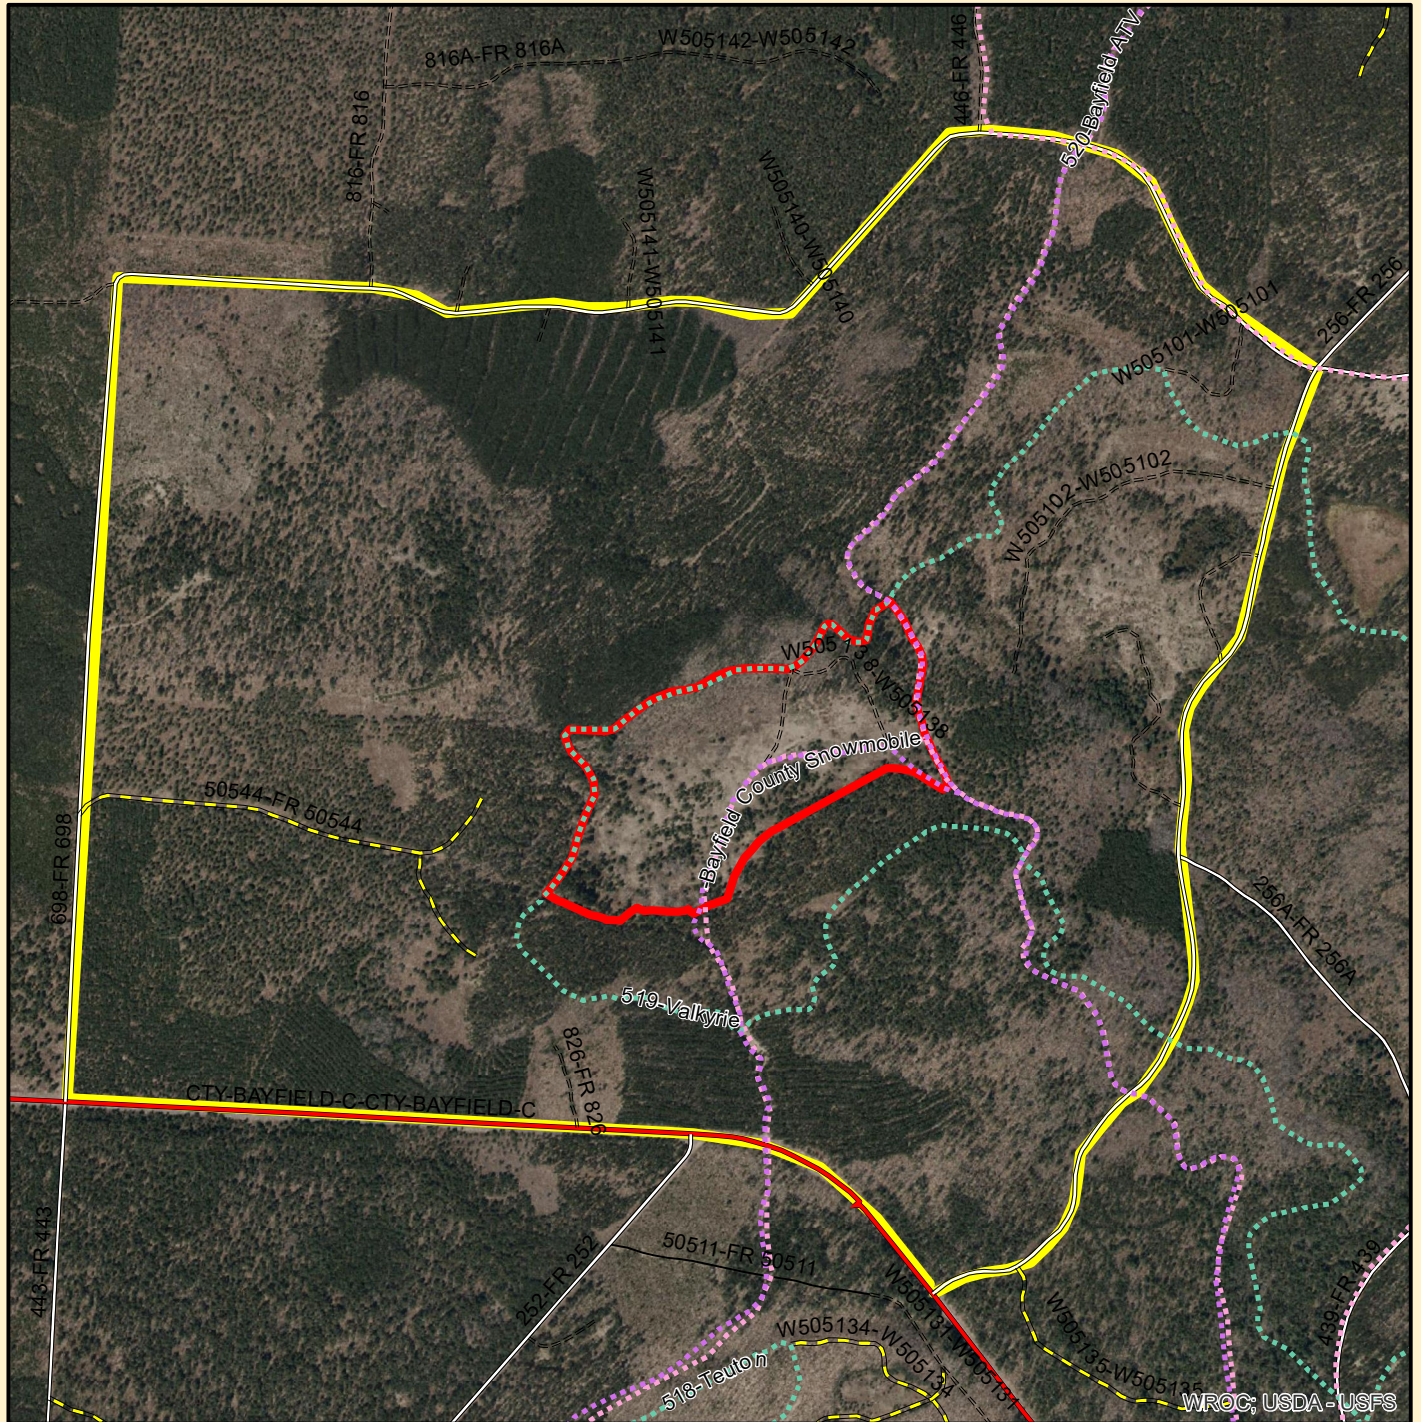

Sunbowl Rx 2024

Contingency Map

WROC; USDA - USFS

Legend

Trails (Unofficial)

TYPE

ATV

Snowmobile

XC Ski

== 2 - HIGH CLEARANCE VEHICLES

— 3 - SUITABLE FOR PASSENGER CARS

— 5 - HIGH DEGREE OF USER COMFORT

— Undetermined

— Contingency

R9 CNNF Existing Roads with Core Attributes (EDW) FY24_RX_Units_Export_Output

OPER_MAINT_LEVEL

— 1 - BASIC CUSTODIAL CARE (CLOSED)

RxUnit

Sun Bowl

0 0.2 0.4

0.8 Miles

jfeucolono

10/21/2023