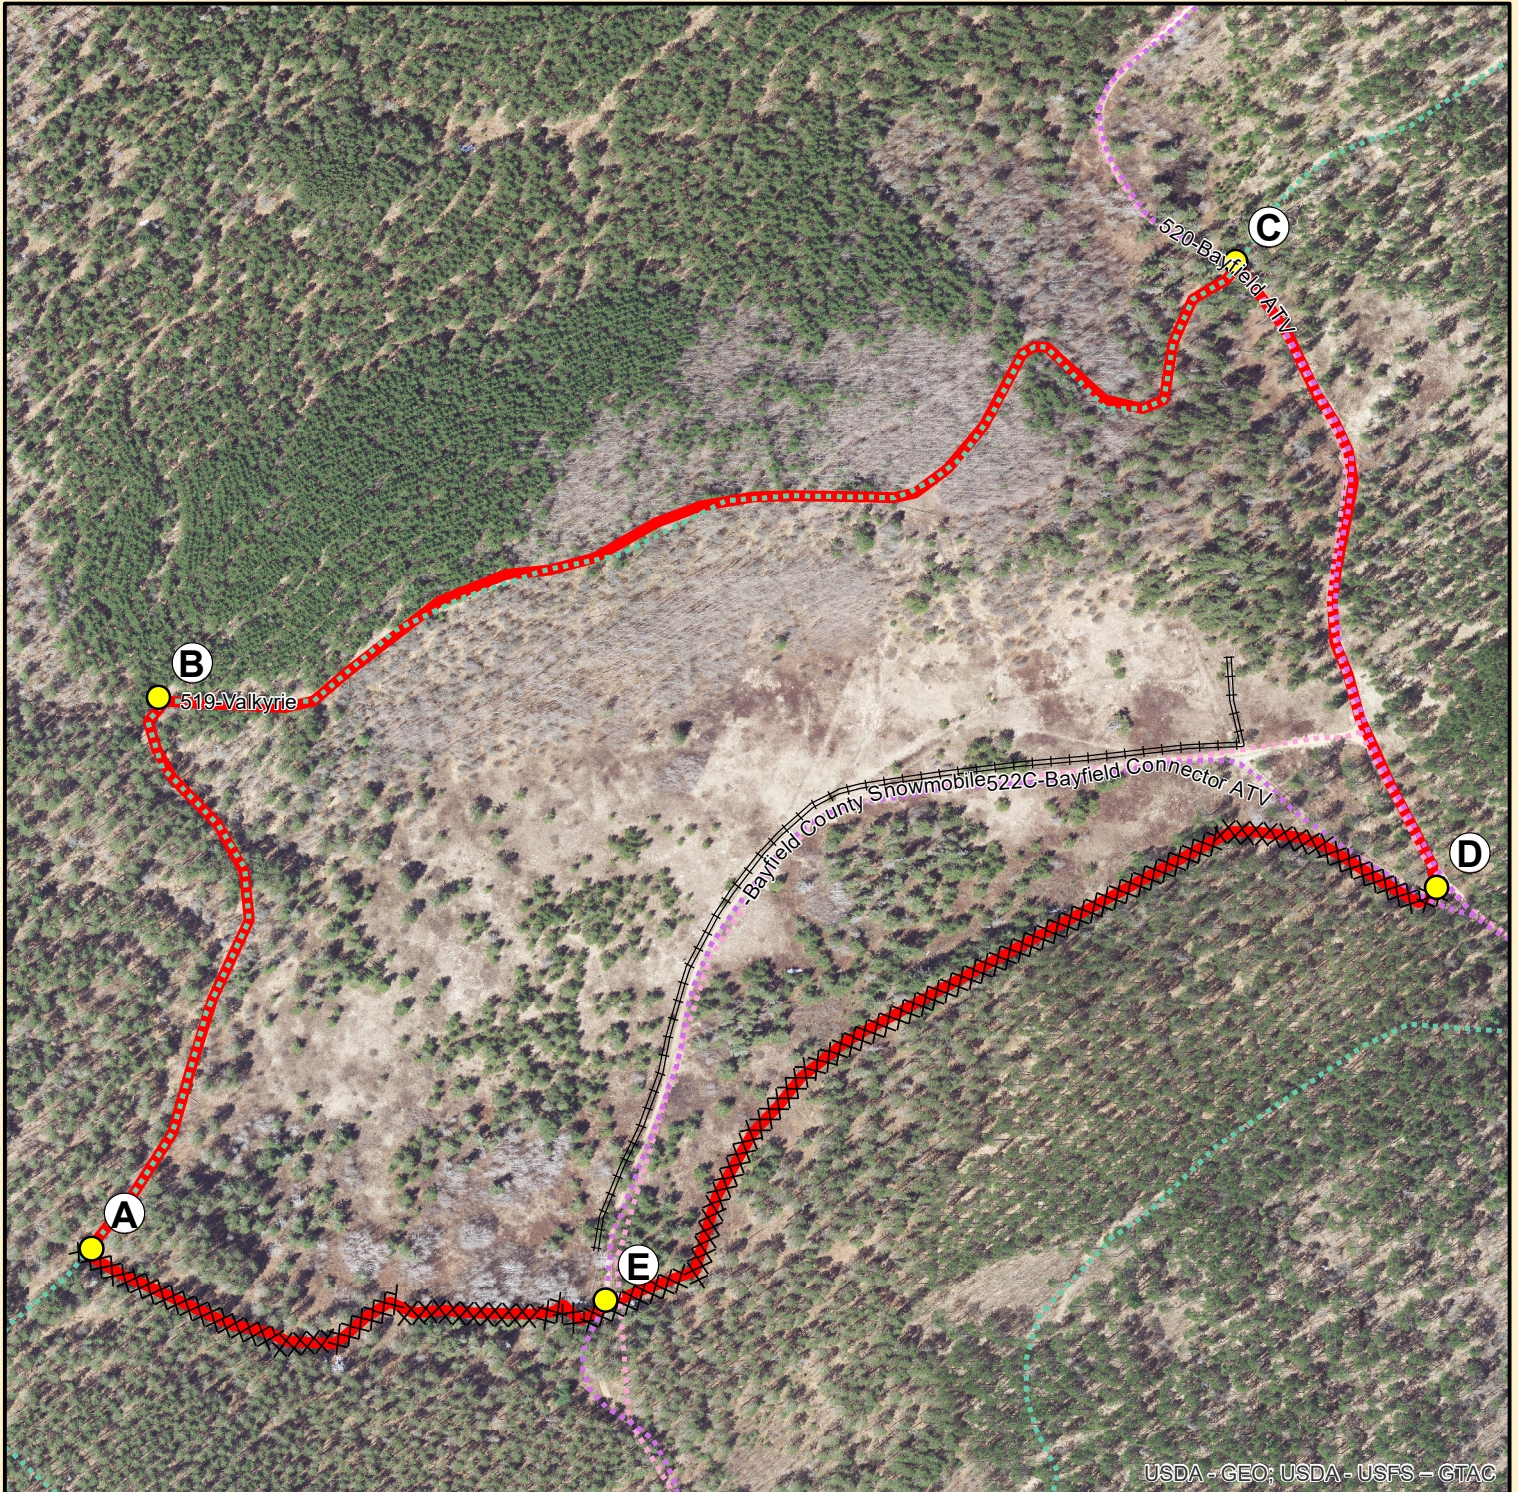

# Sunbowl Rx 2024

Ignition Map 54 Acres

USDA - GEO; USDA - USFS - GTAC

## Trails Type

- ⋯ ATV (1)
- ⋯ Snowmobile (1)
- ⋯ XC Ski (1)

## 2024

### Rx Unit

- Sunbowl
- Wooden Fence
- Dozerline

DP

jfeucolono

11/3/2023