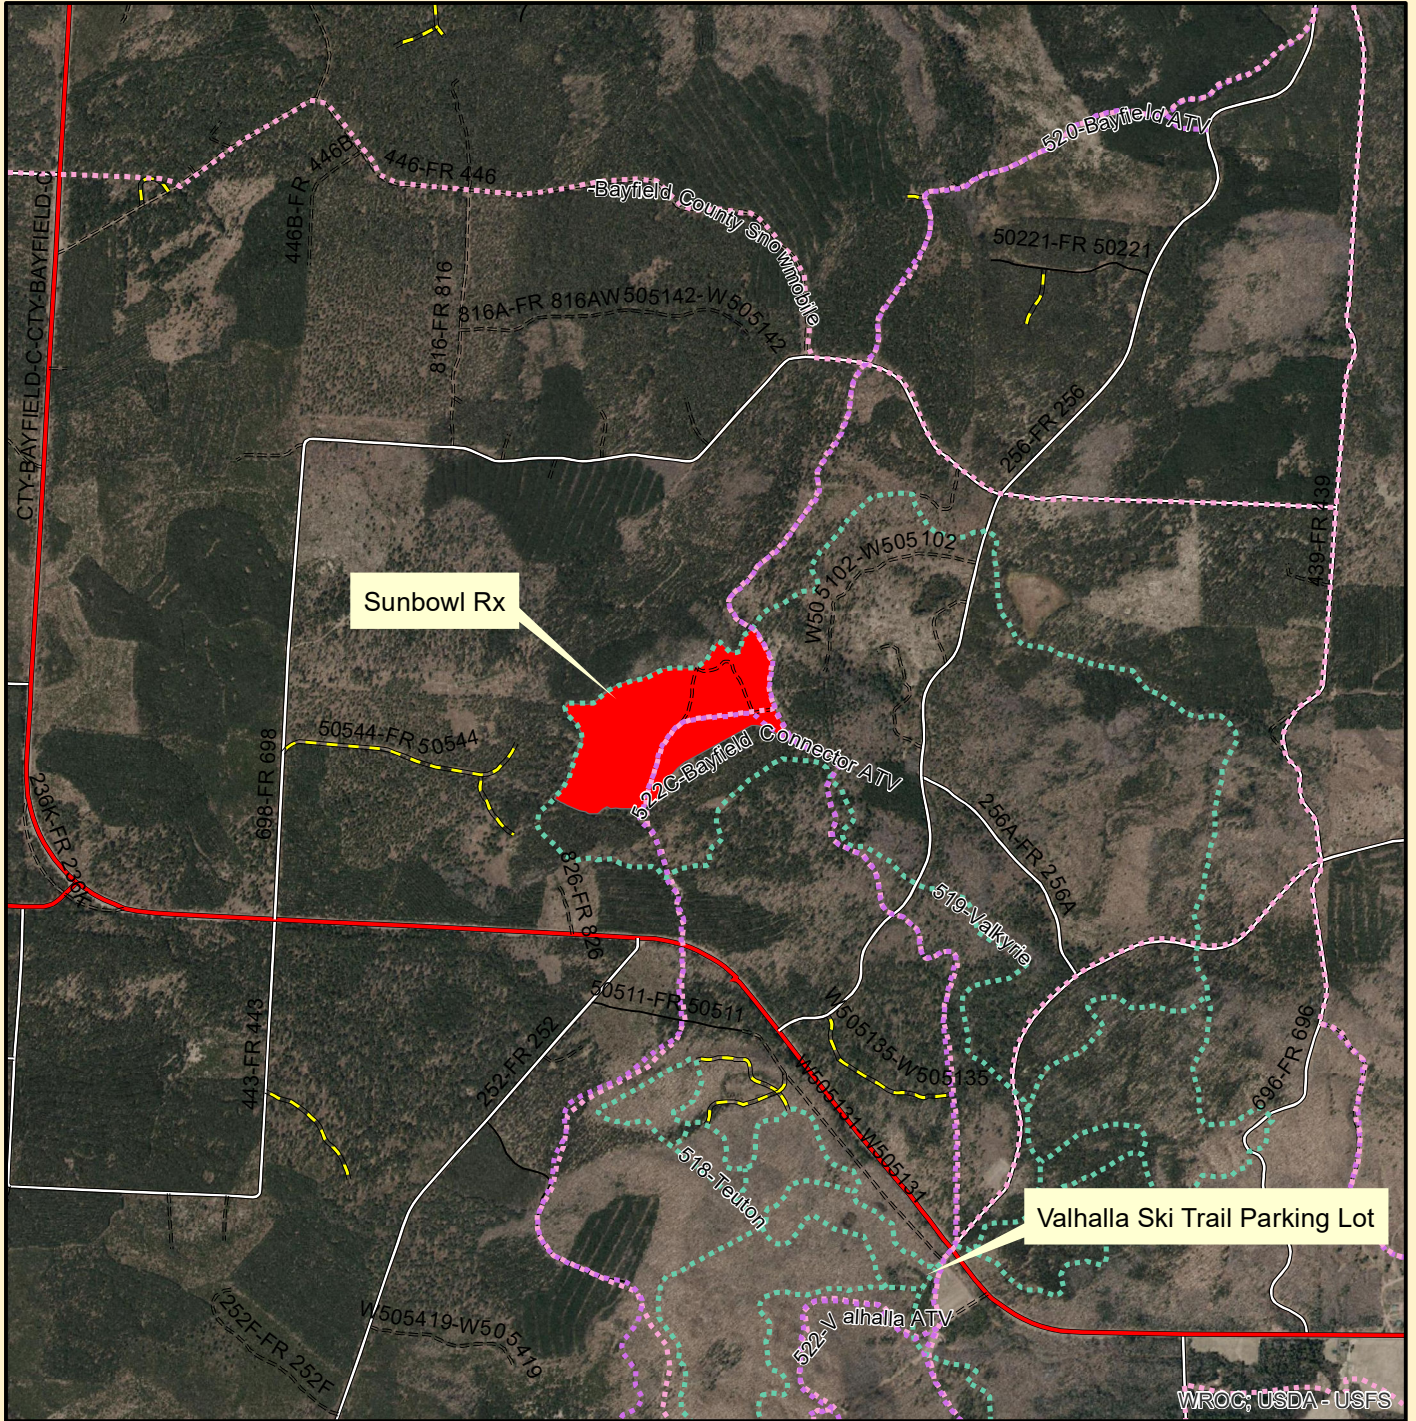

Sunbowl Rx 2024

Vicinity Map

WROC, USDA - USFS

Legend

- | | | |
|----------------------------|--|-----------------------------------|
| Trails (Unofficial) | XC Ski | === 2 - HIGH CLEARANCE VEHICLES |
| TYPE | R9 CNRF Existing Roads with Core Attributes (EDW) | — 3 - SUITABLE FOR PASSENGER CARS |
| ATV | OPER_MAINT_LEVEL | — 5 - HIGH DEGREE OF USER COMFORT |
| Snowmobile | — 1 - BASIC CUSTODIAL CARE (CLOSED) | — Undetermined |