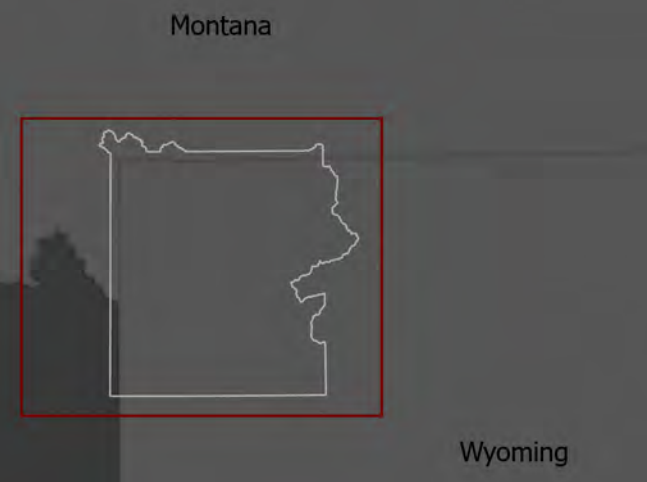

# YELLOWSTONE

## AVIATION HAZARD 2025

### Legend

- Communication Towers
- NPS Aviation Layers
  - Bridge
  - Single Obstacle, Less 1000ft AGL, Lighted
  - Helispots
- FAA Identified Towers (>= 150ft AGL)
  - Single Obstacle, Less 1000ft AGL
  - Single Obstacle, Less 1000ft AGL, Lighted
- VFR Navigation Landmarks
  - Landmark
  - Pass
  - Transmission Lines
  - Class E (700 ft AGL)
  - Low Altitude ATS Route
  - Trails
  - NPS Boundary

Map Created: 3/3/2025 @ 1748  
North American 1983 Datum, Lat/Long Grid  
1:145,000

0 10  
Miles