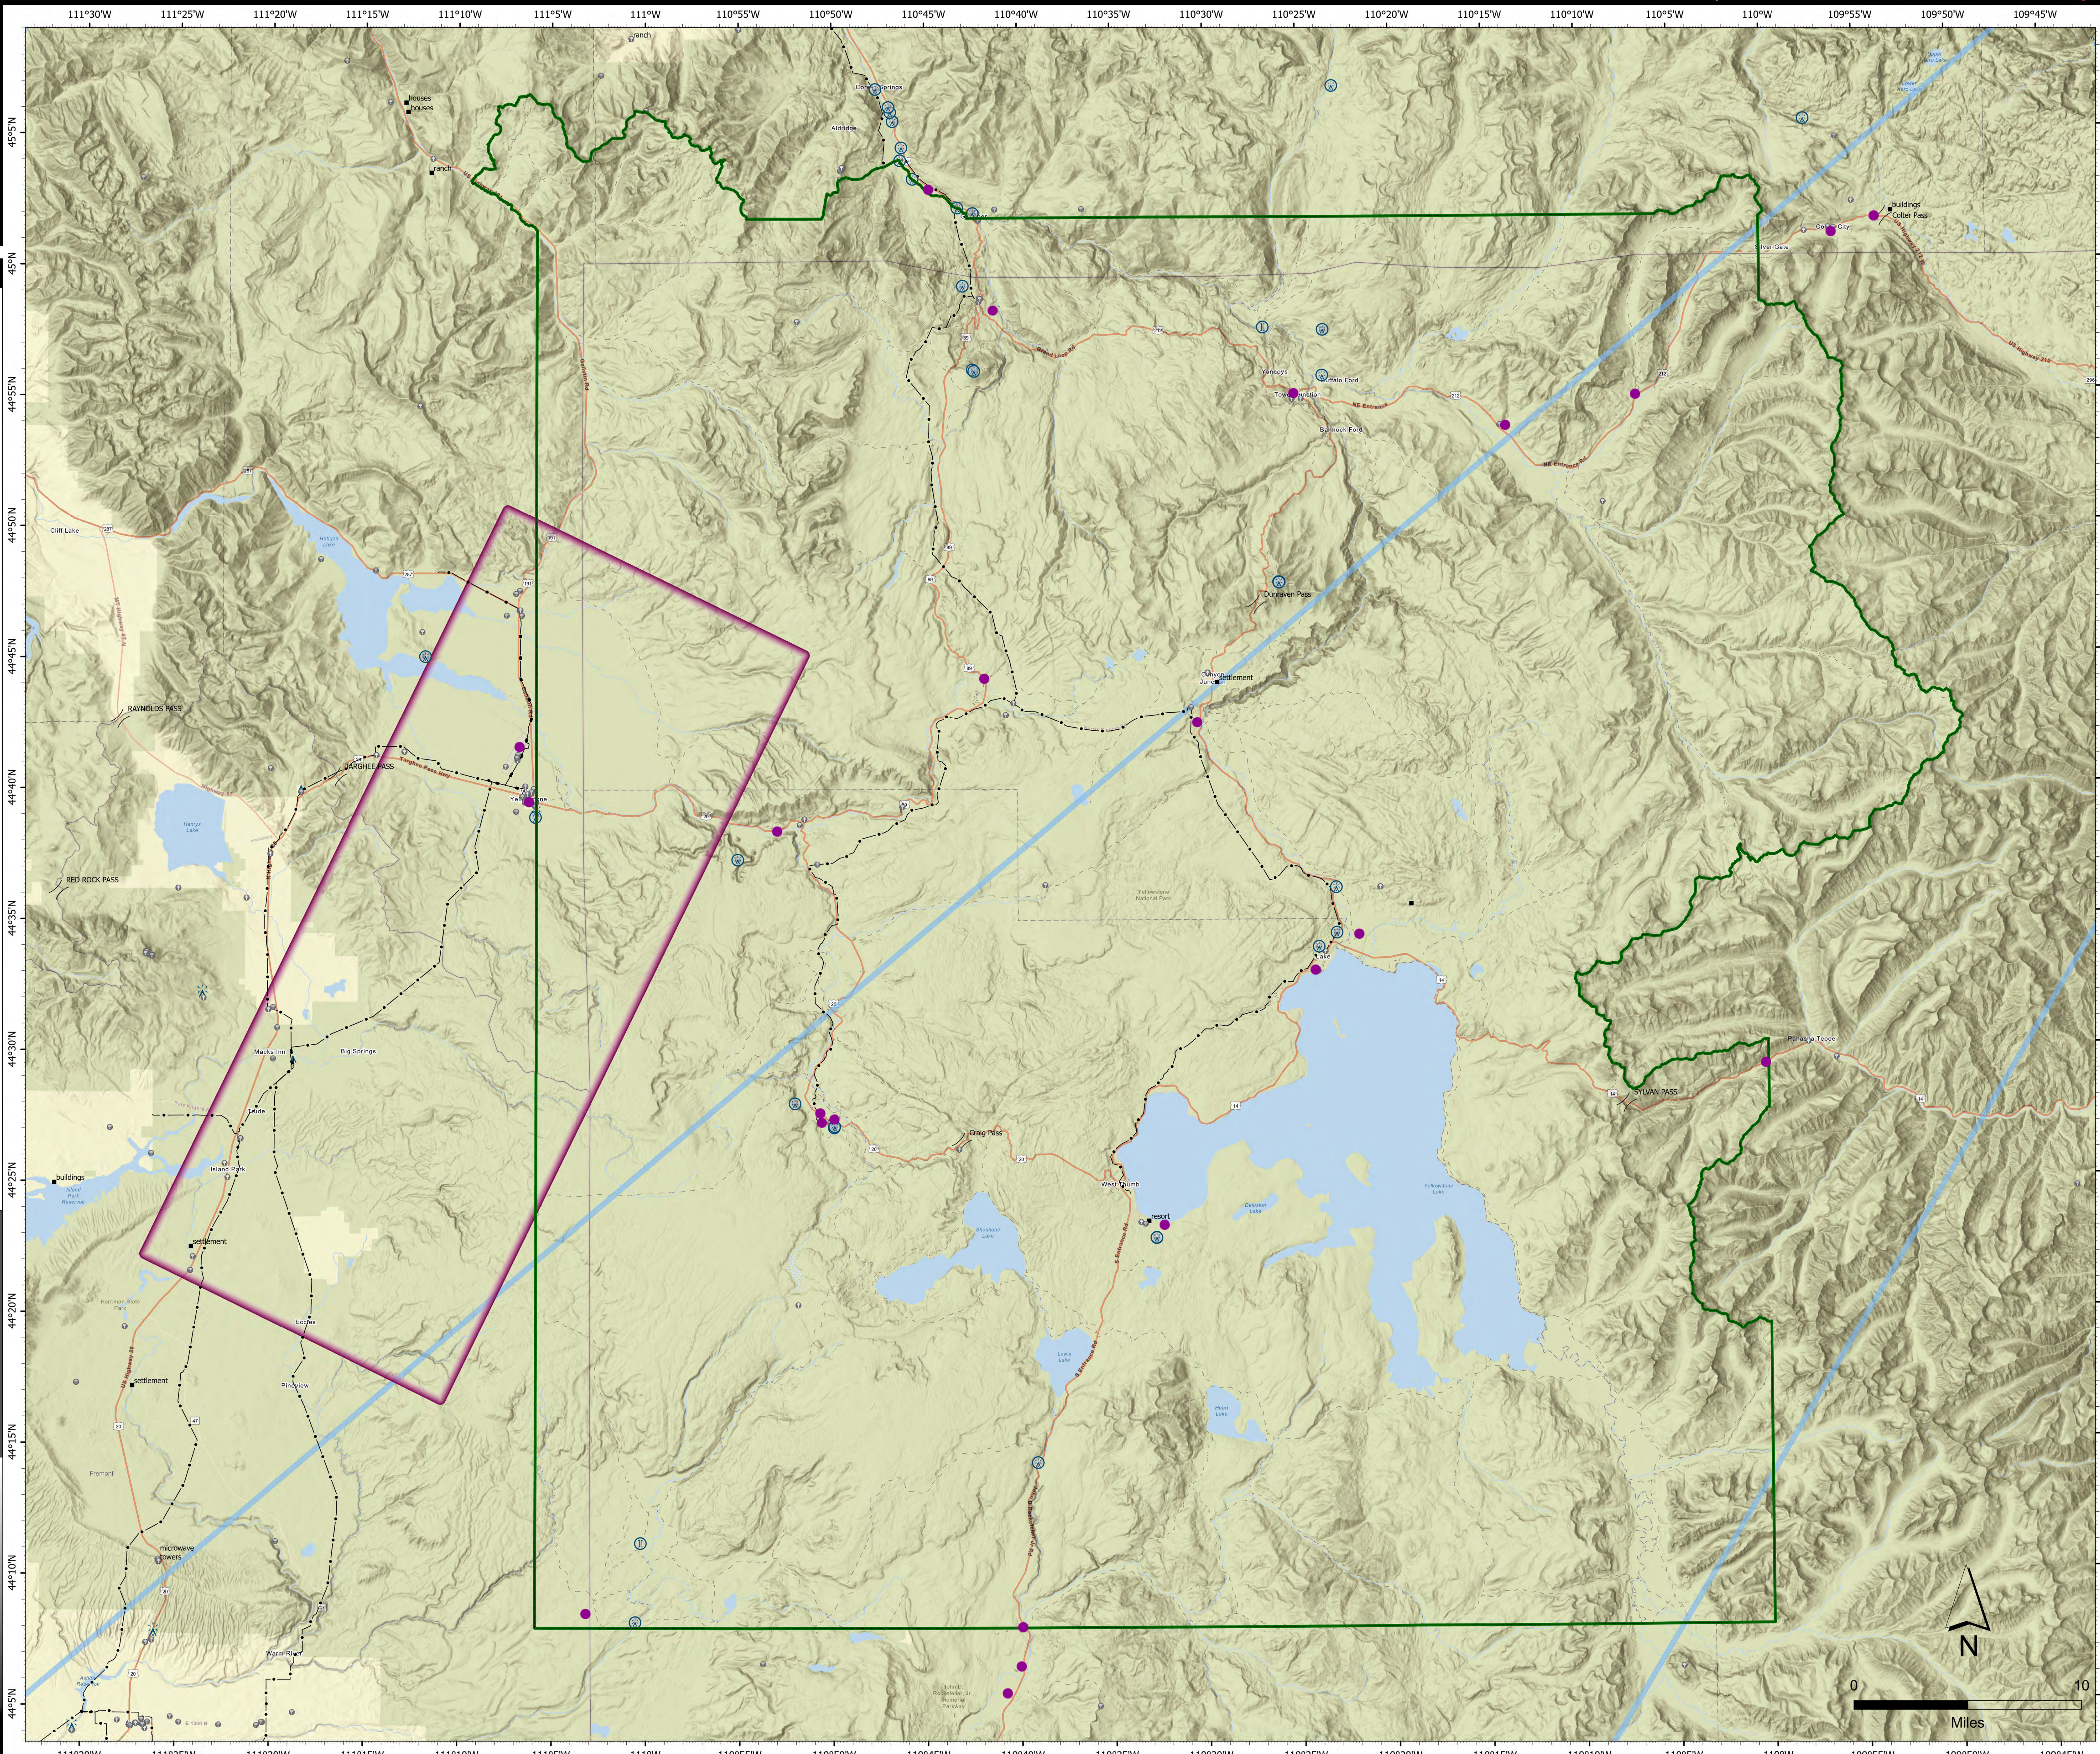

# YELLOWSTONE

## AVIATION HAZARD 2025

### Legend

- Communication Towers
- NPS Aviation Layers
  - Bridge
  - Single Obstacle, Less 1000ft AGL, Lighted
  - Helispots
- FAA Identified Towers (>= 150ft AGL)
  - Single Obstacle, Less 1000ft AGL
  - Single Obstacle, Less 1000ft AGL, Lighted
- VFR Navigation Landmarks
  - Landmark
  - Pass
  - Transmission Lines
  - Class E (700 ft AGL)
  - Low Altitude ATS Route
  - Trails
  - NPS Boundary

Map Created: 3/3/2025 @ 1748  
North American 1983 Datum, Lat/Long Grid  
1:145,000

0 10  
Miles