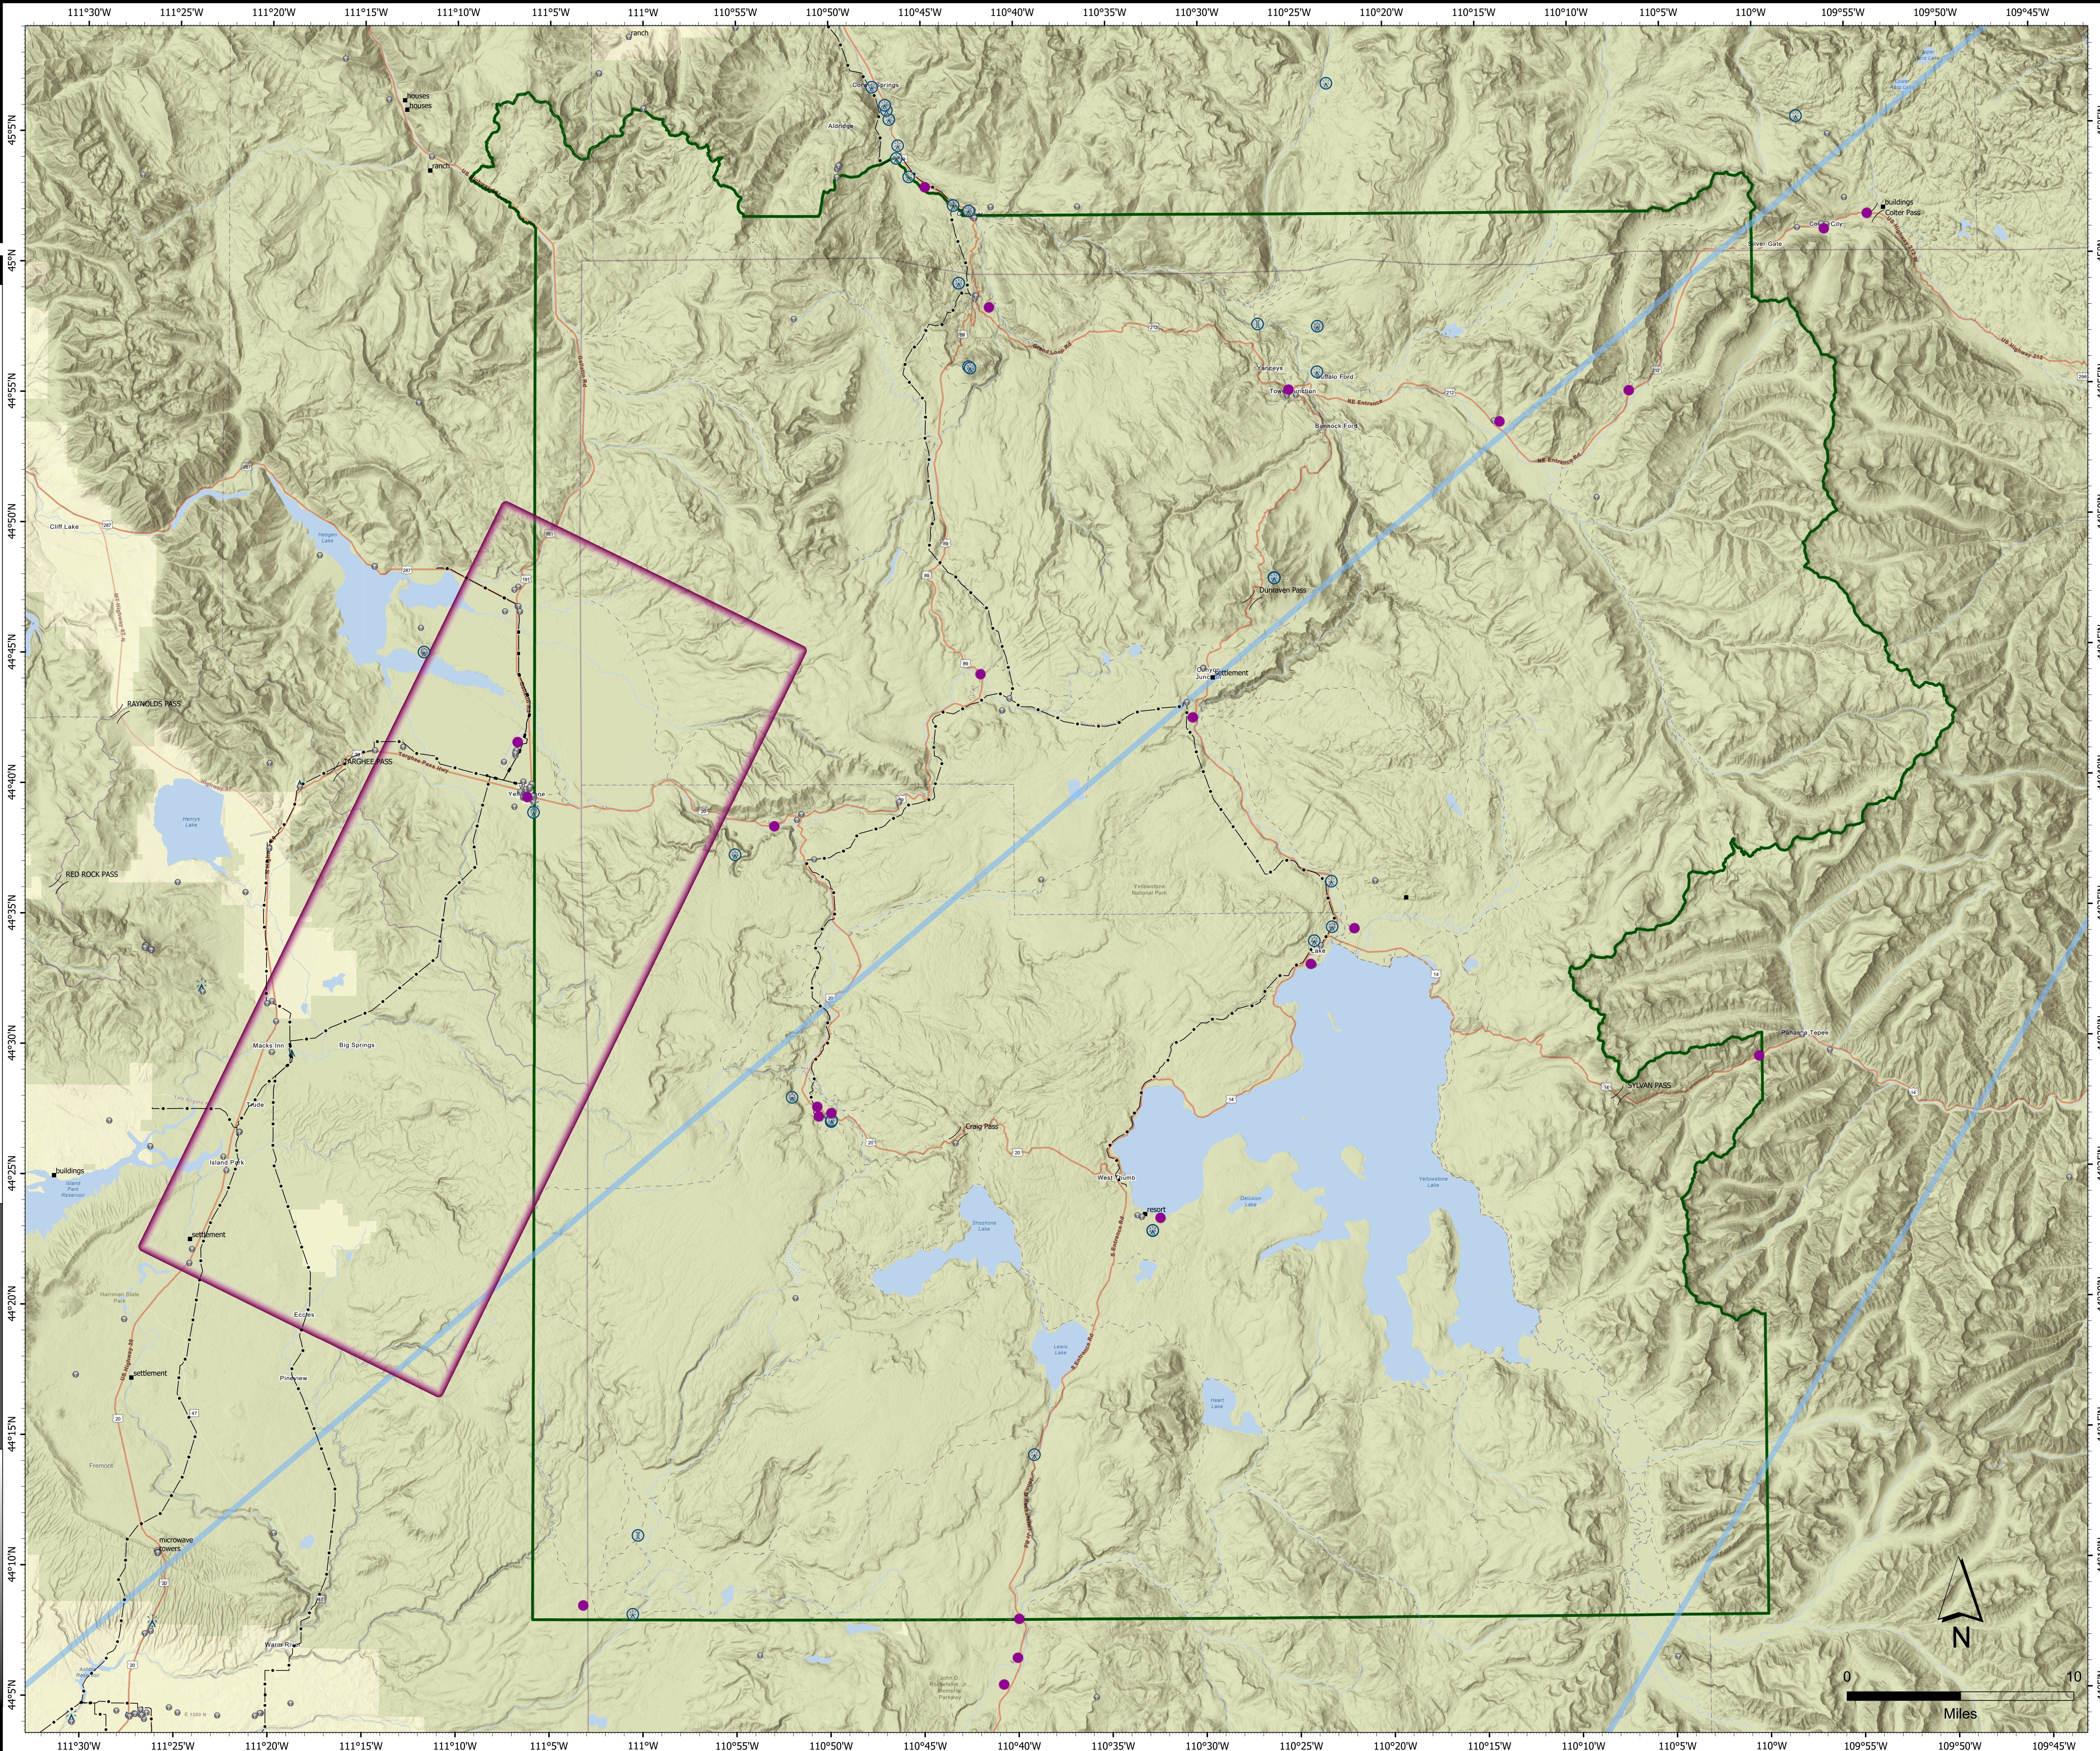

YELLOWSTONE

AVIATION HAZARD 2025

Legend

- Communication Towers
- NPS Aviation Layers
 - Bridge
 - Single Obstacle, Less 1000ft AGL, Lighted
 - Helispots
- FAA Identified Towers (>= 150ft AGL)
 - Single Obstacle, Less 1000ft AGL
 - Single Obstacle, Less 1000ft AGL, Lighted
- VFR Navigation Landmarks
 - Landmark
 - Pass
 - Transmission Lines
 - Class E (700 ft AGL)
 - Low Altitude ATS Route
 - Trails
 - NPS Boundary

Map Created: 3/17/2025 @ 0752
North American 1983 Datum, Lat/Long Grid
1:145,000

0 10
Miles