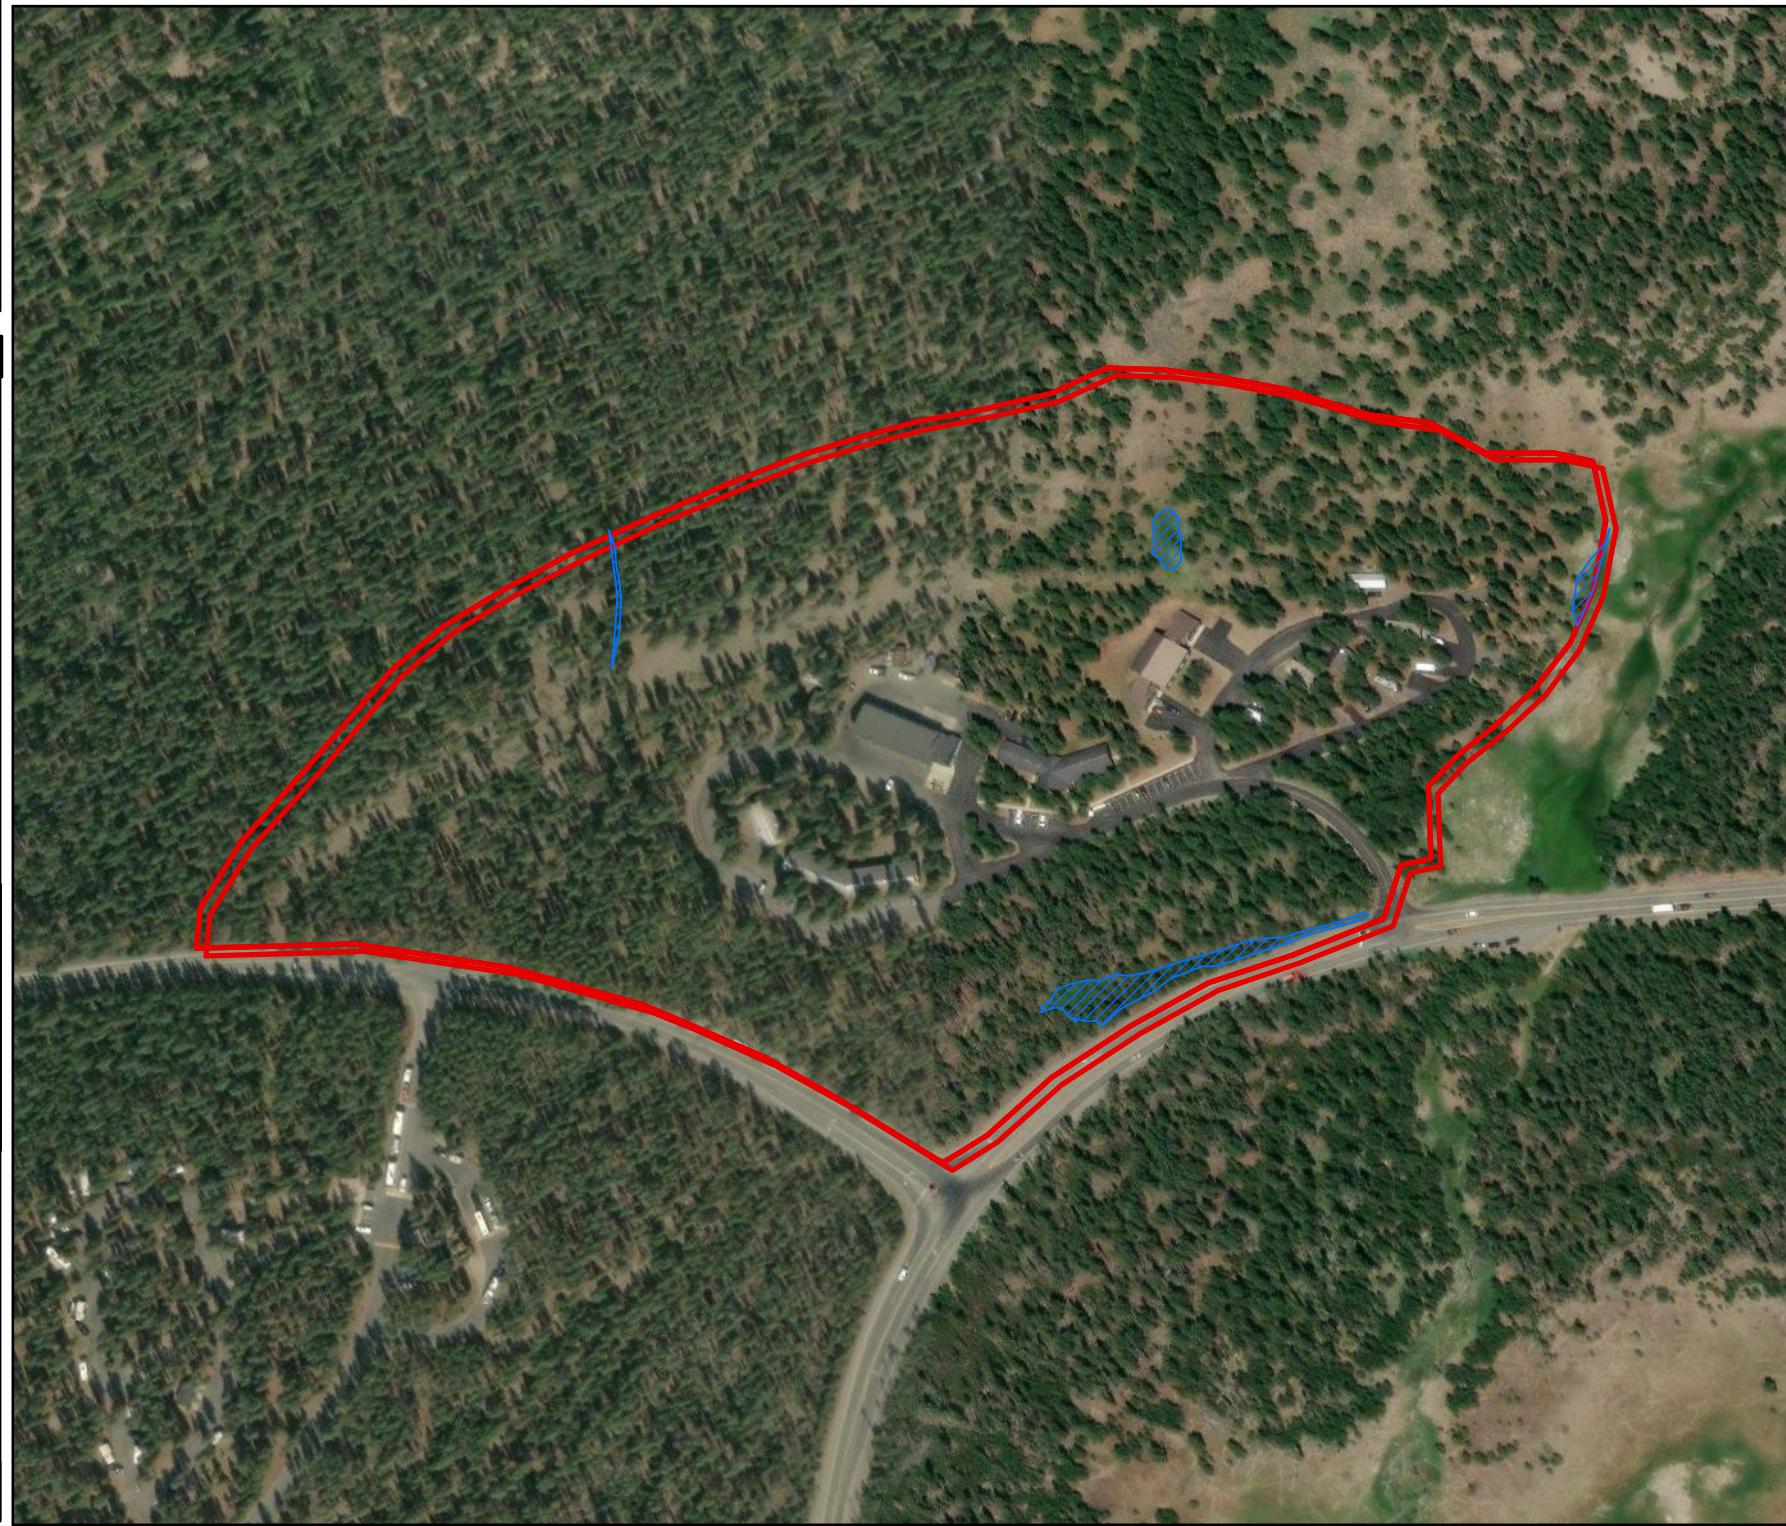

FUELS TREATMENT PROJECT

YELL Madison
FY27 Masticate
26 Acres
Yellowstone
National Park
2025

- Legend**
- Yellowstone Boundary
 - Wetlands
 - Planned 2025 Treatment

FUELS TREATMENT PROJECT

YELL NE Entrance
FY27 Lop and Scatter