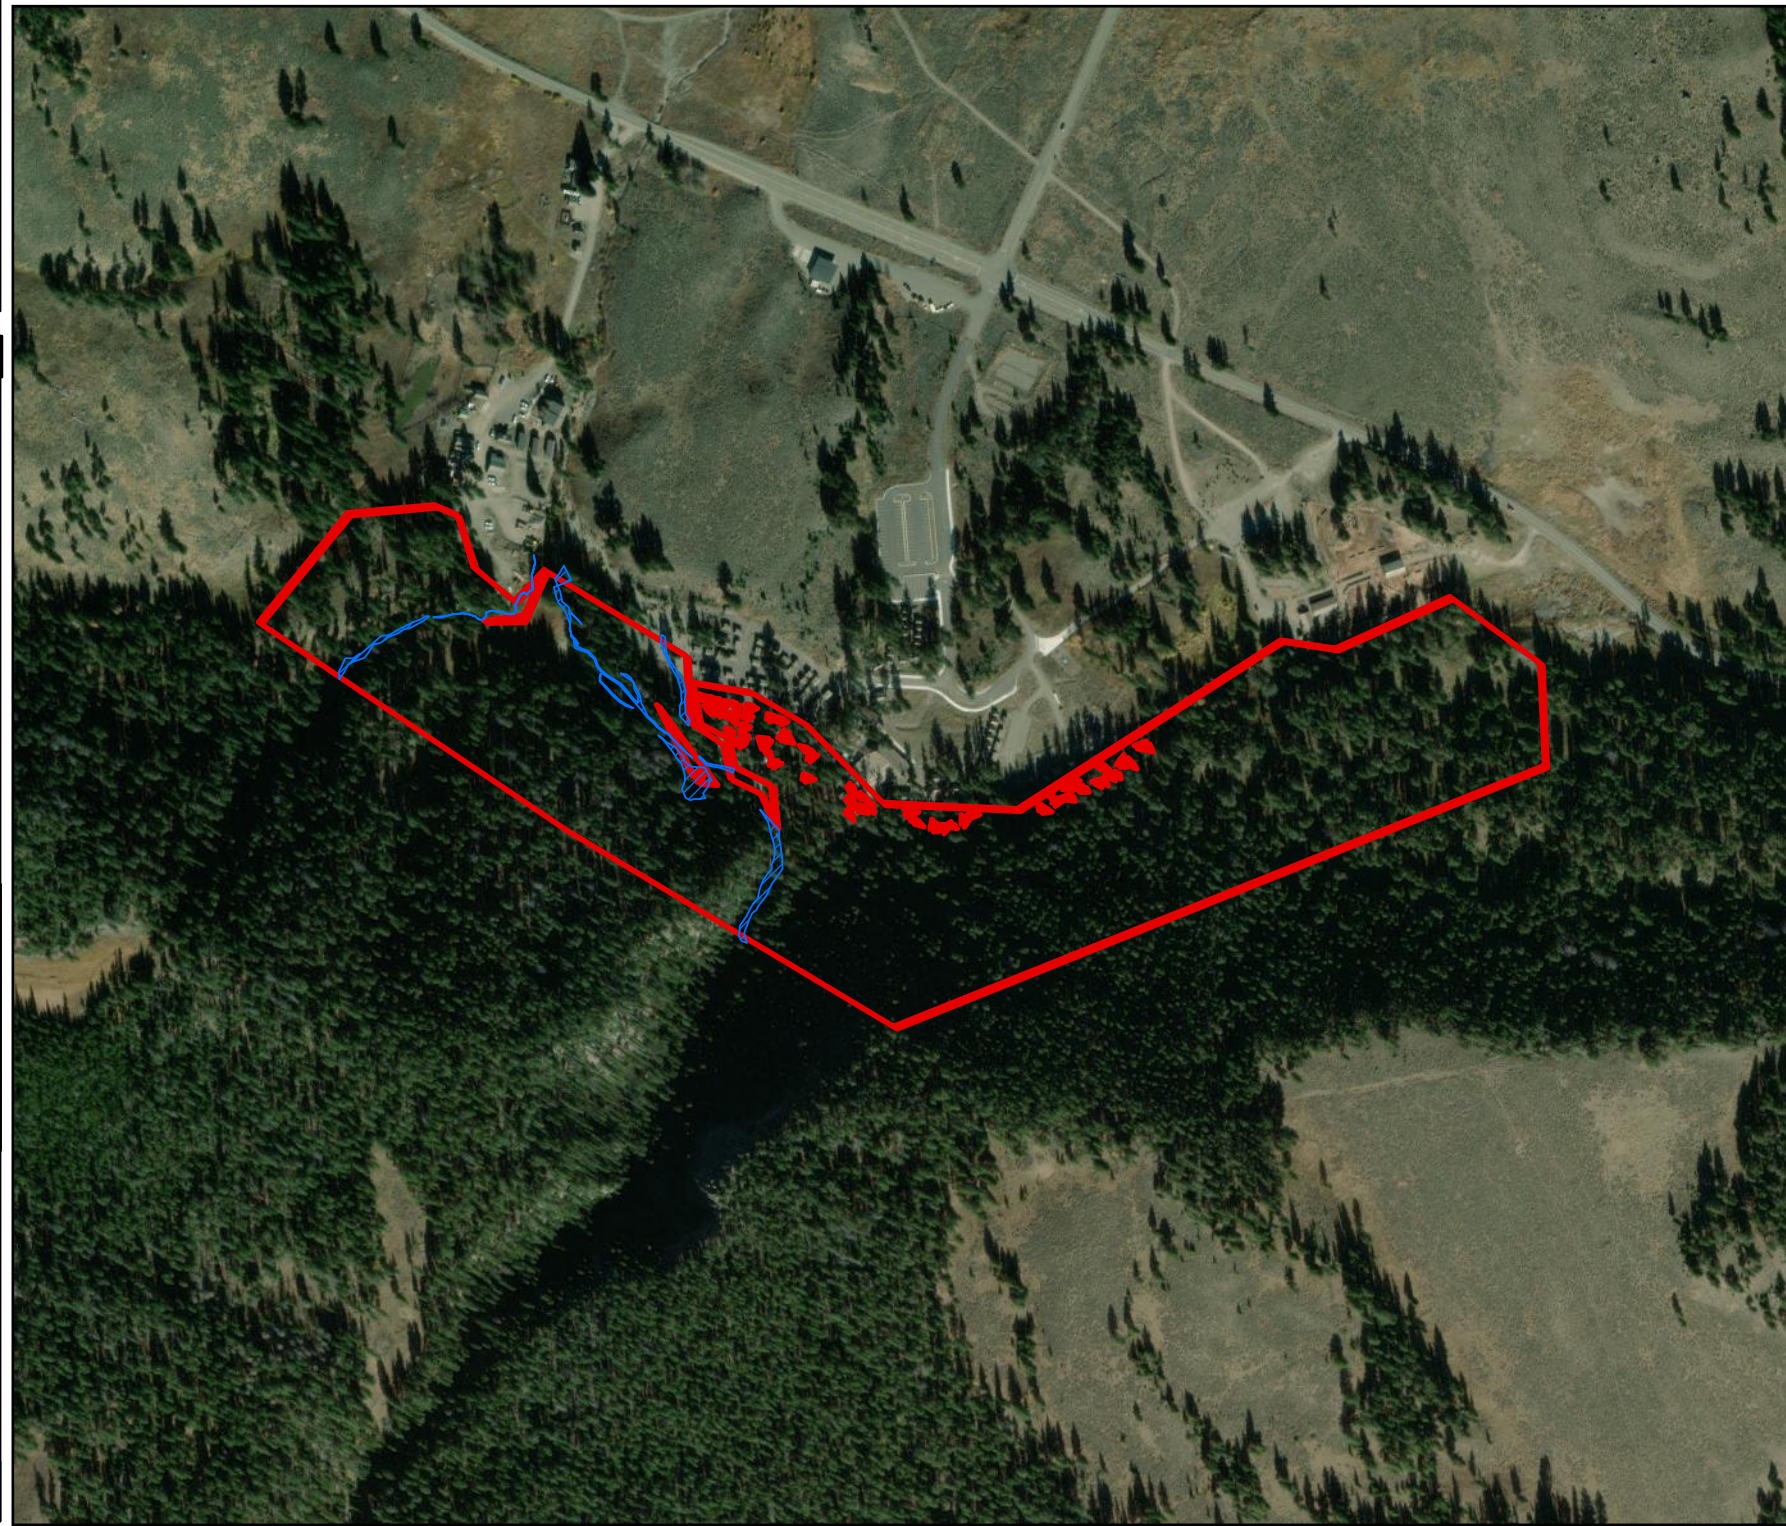

Legend

-  Yellowstone Boundary
-  Wetlands
-  Planned 2025 Treatment

FUELS TREATMENT PROJECT

YELL Tower FY26
Mastication
40 Acres
Yellowstone
National Park
2025

Legend

-  Yellowstone Boundary
-  Wetlands
-  Planned 2025 Treatment