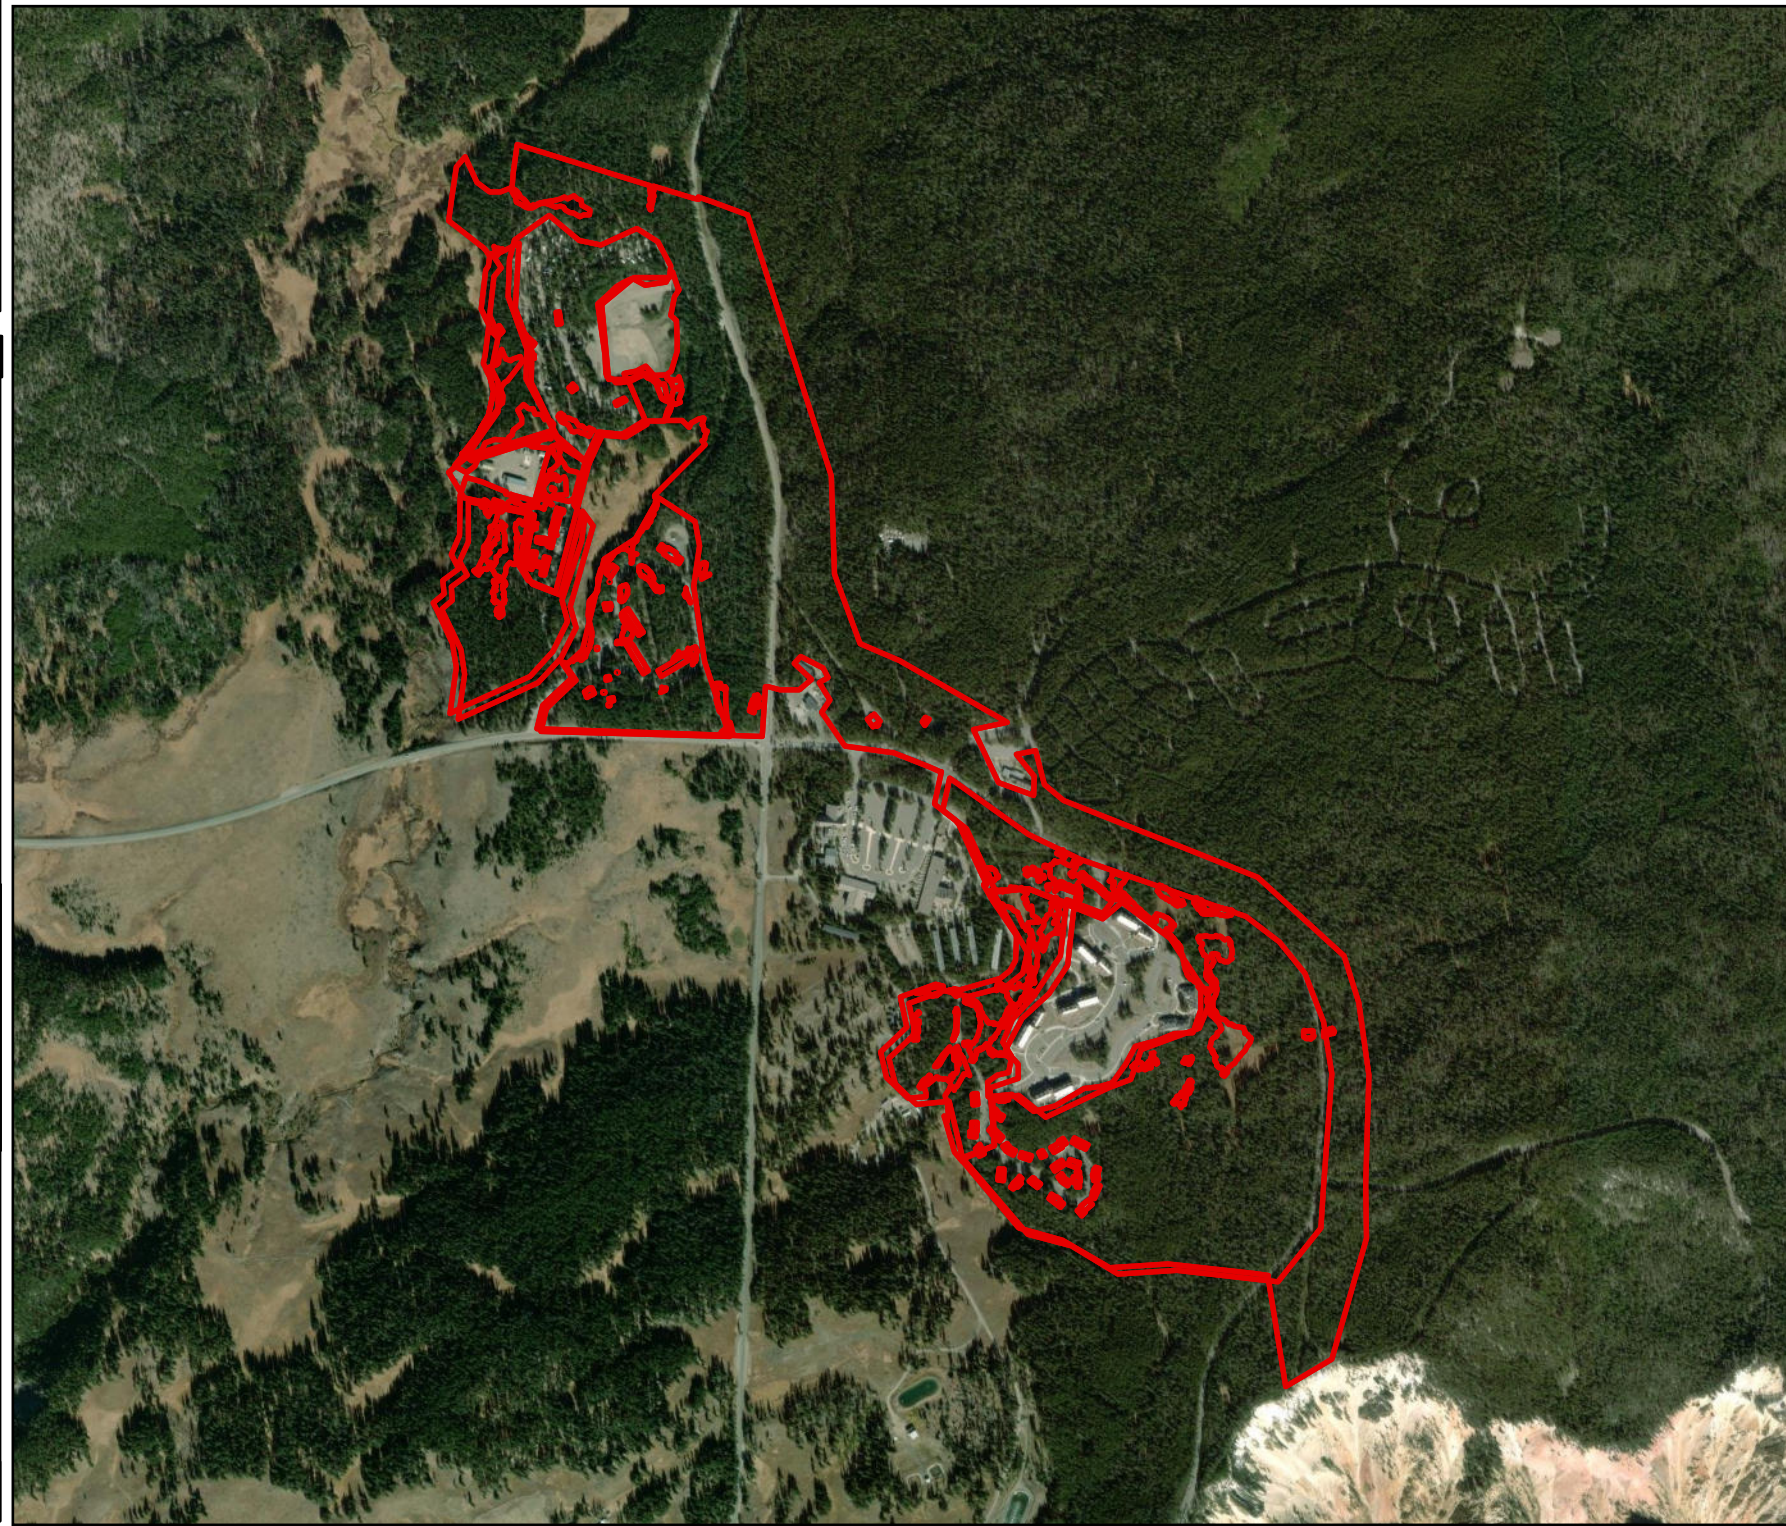

FUELS TREATMENT PROJECT

YELL Canyon Blks 1-13
FY25 Contract Lop and
Scatter

221 Acres

Yellowstone
National Park

2025

1. **Legend**
2. Yellowstone Boundary
   - Wetlands
   - Planned 2025 Treatment