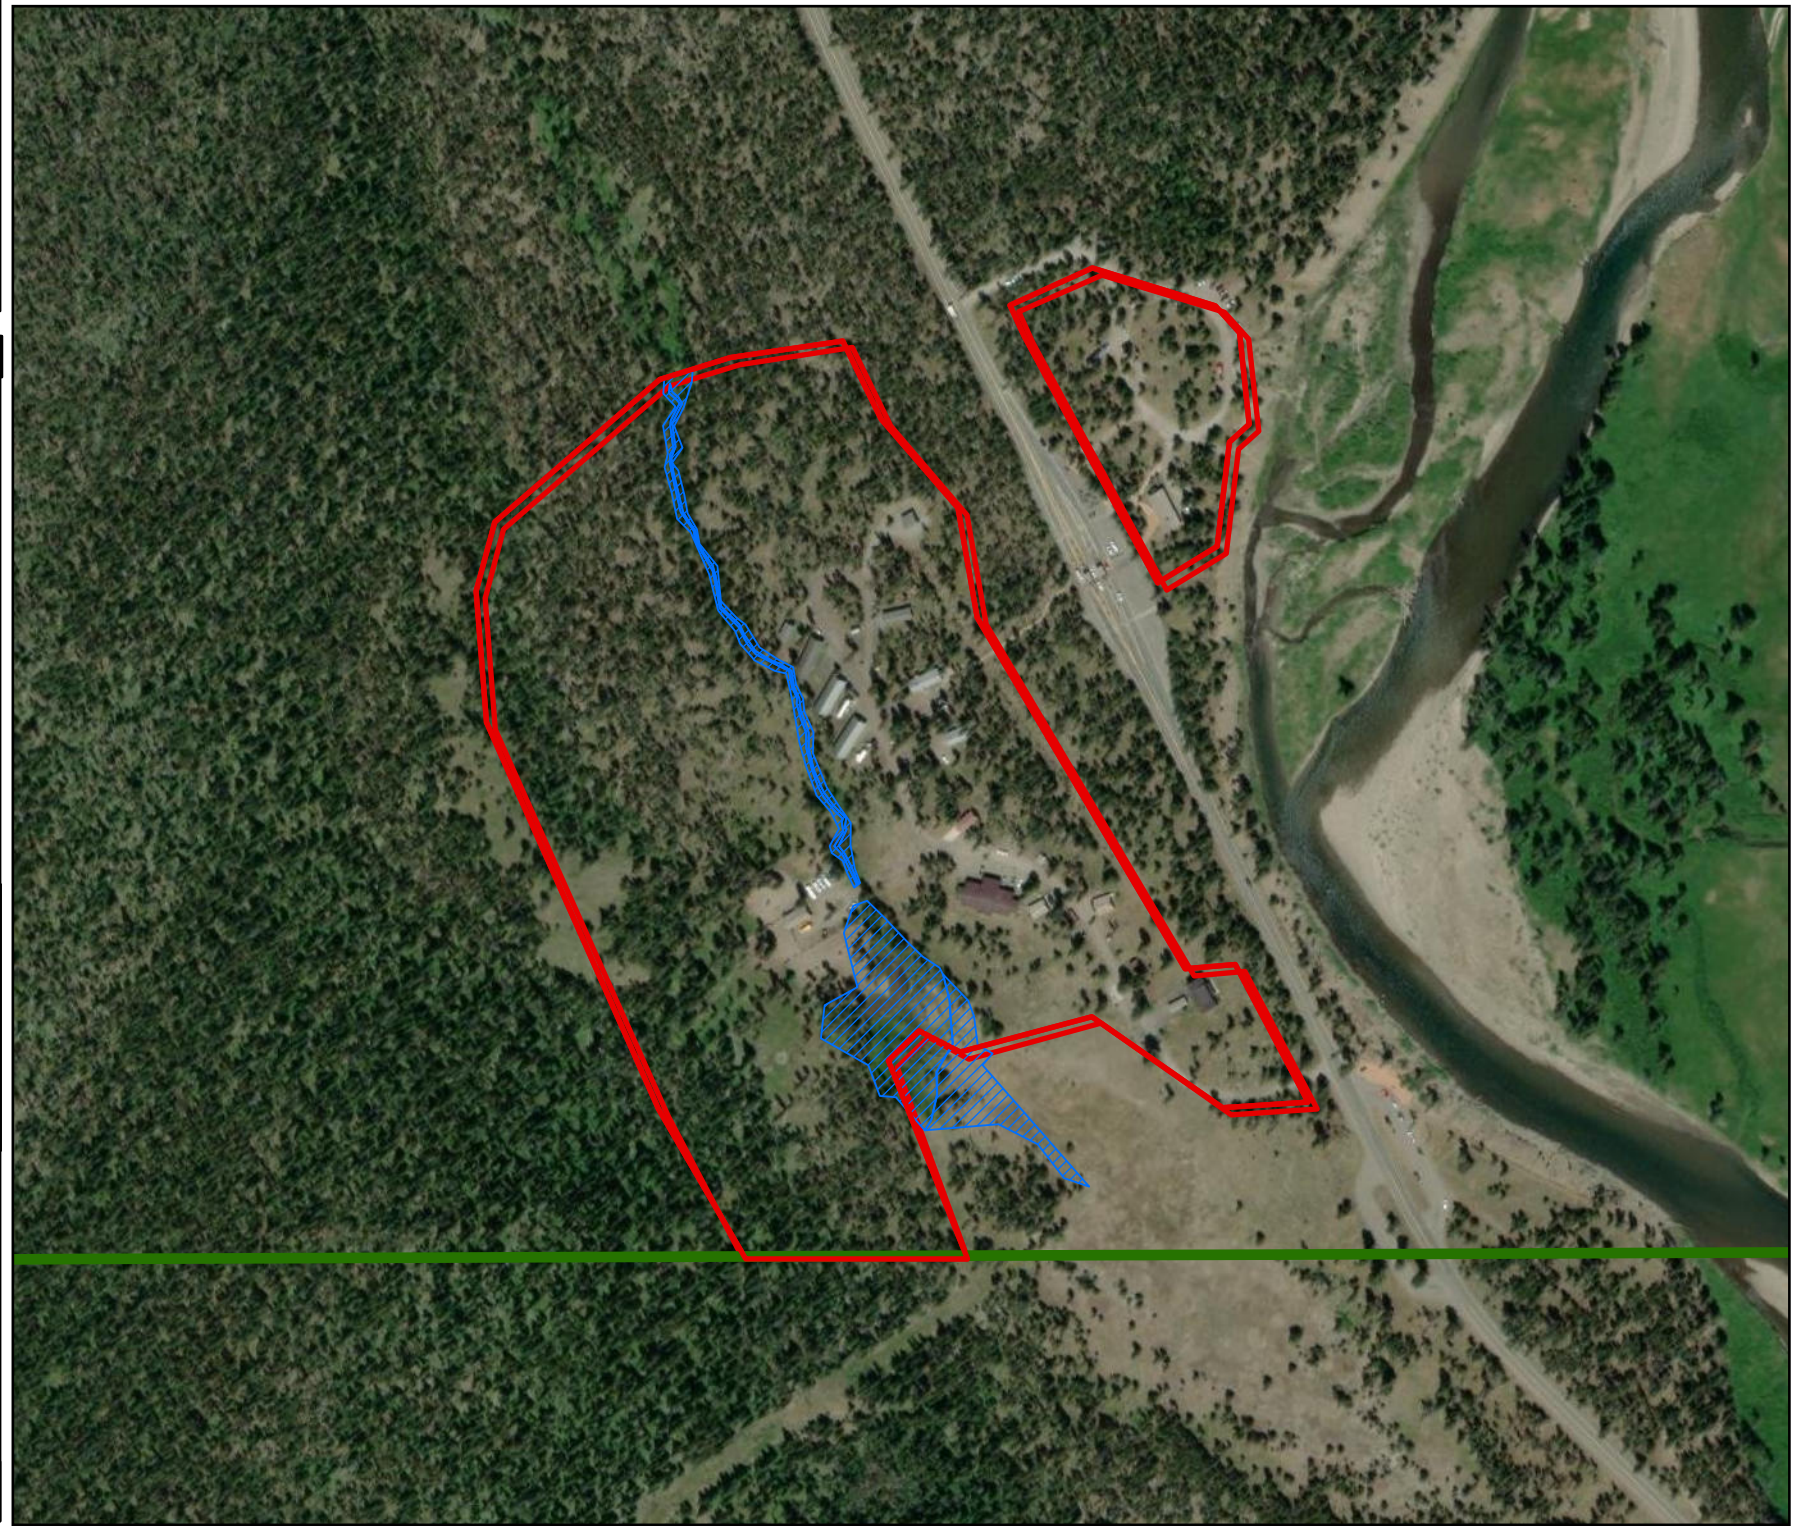

FUELS TREATMENT PROJECT

YELL South Ent. FY26
Lop and Scatter

31 Acres

Yellowstone
National Park

2025

1. **Legend**
2. Yellowstone Boundary
   - Wetlands
   - Planned 2025 Treatment