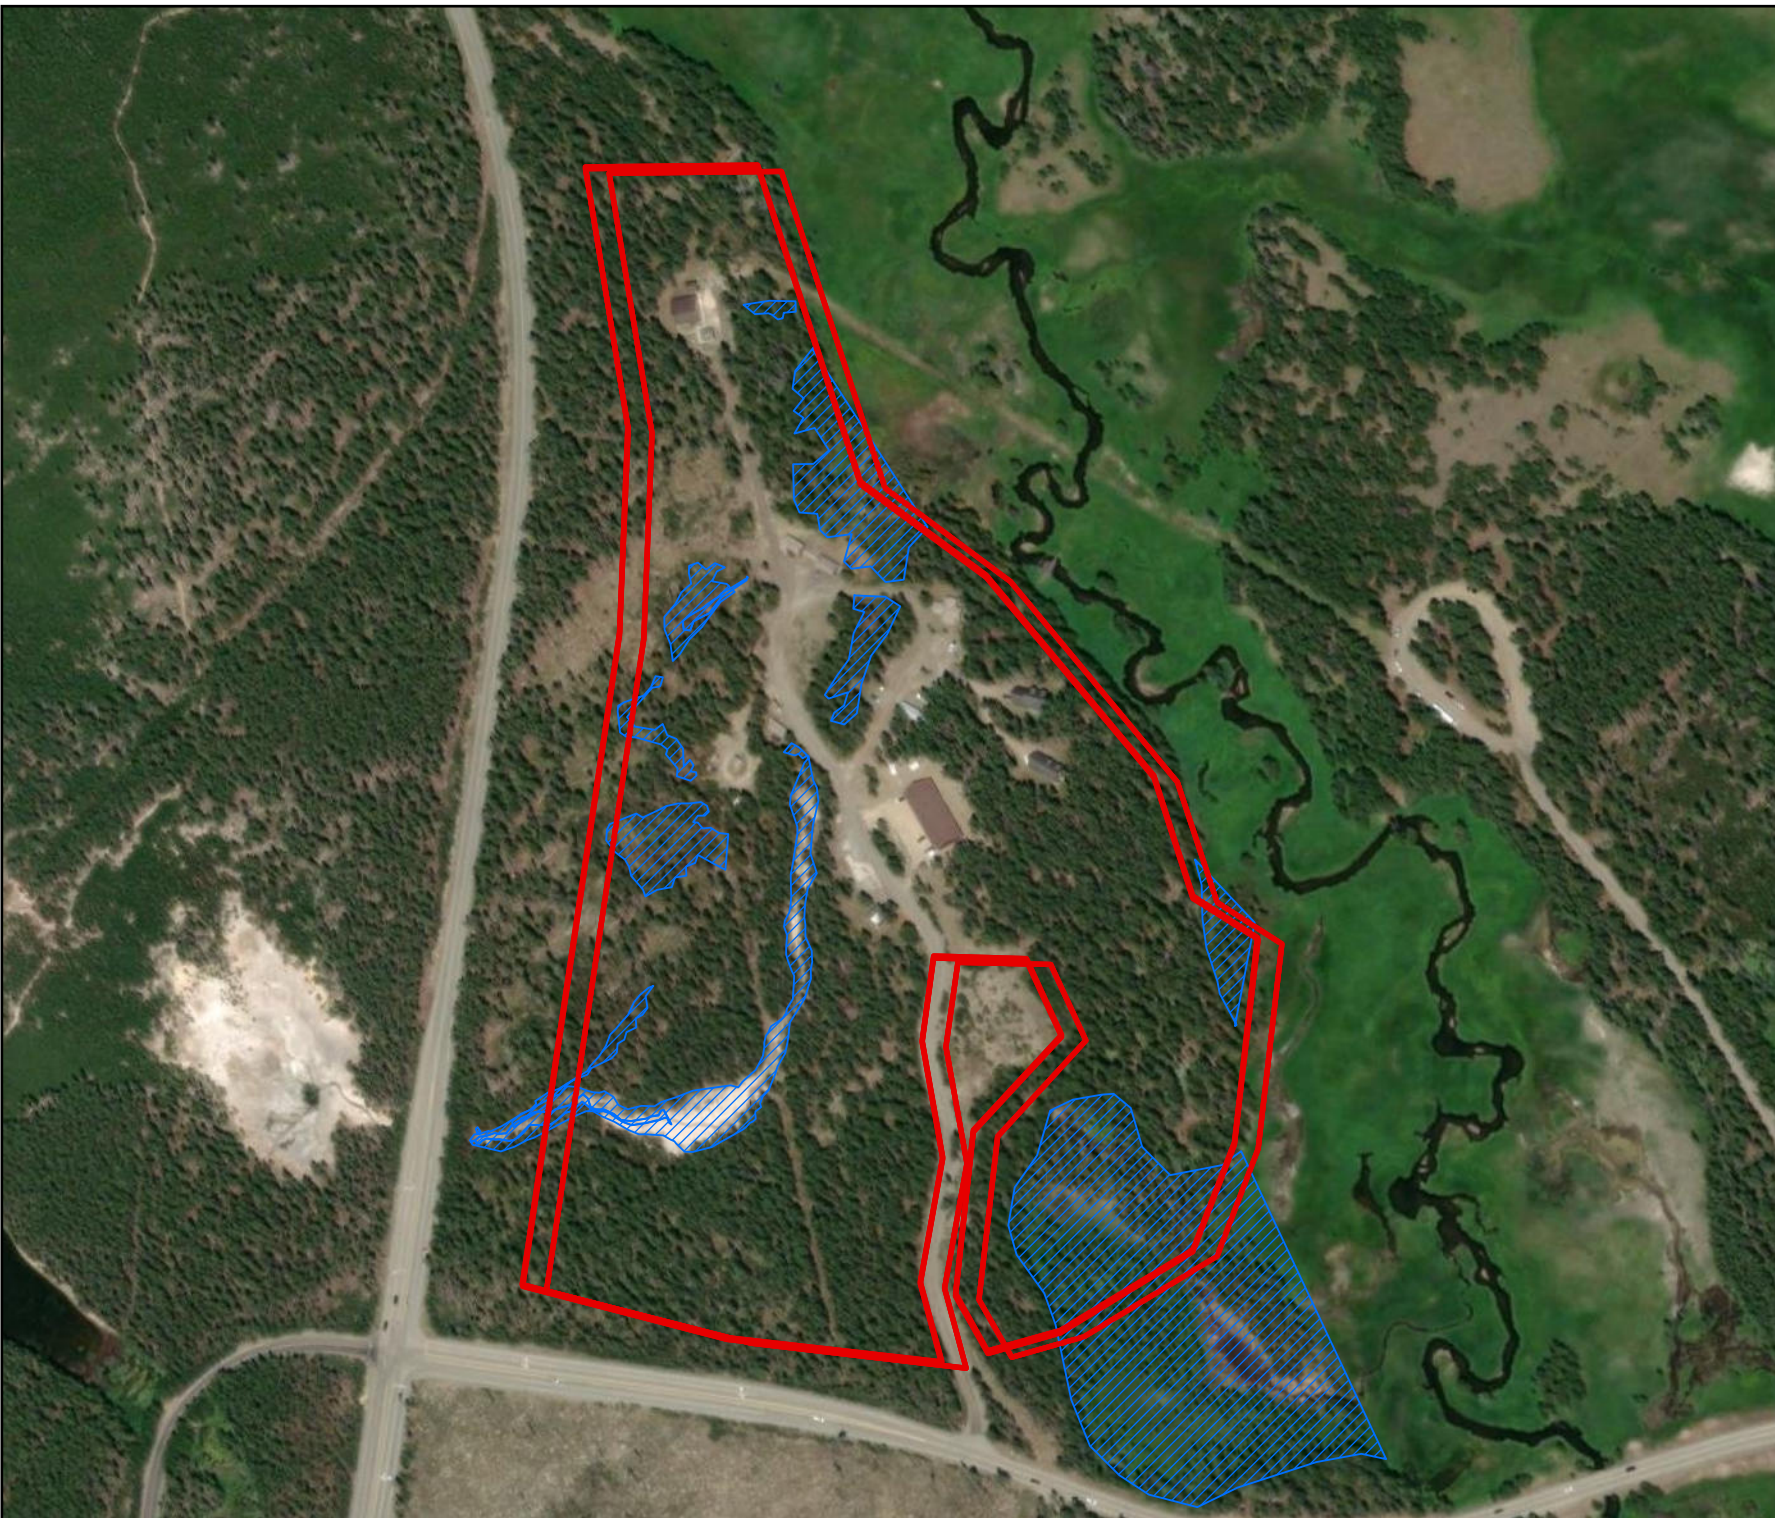

FUELS TREATMENT PROJECT

YELL NE Entrance
FY26 Mastication
33 Acres
Yellowstone
National Park
2025

Legend

-  Yellowstone Boundary
-  Wetlands
-  Planned 2025 Treatment

FUELS TREATMENT PROJECT

YELL Norris FY25
Chip - BIL
36 Acres
Yellowstone
National Park
2025

- Legend**
- Yellowstone Boundary
 - Wetlands
 - Planned 2025 Treatment

FUELS TREATMENT PROJECT

YELL Bechler FY26
Lop and Scatter

48 Acres
Yellowstone
National Park
2025

Legend

-  Yellowstone Boundary
-  Wetlands
-  Planned 2025 Treatment