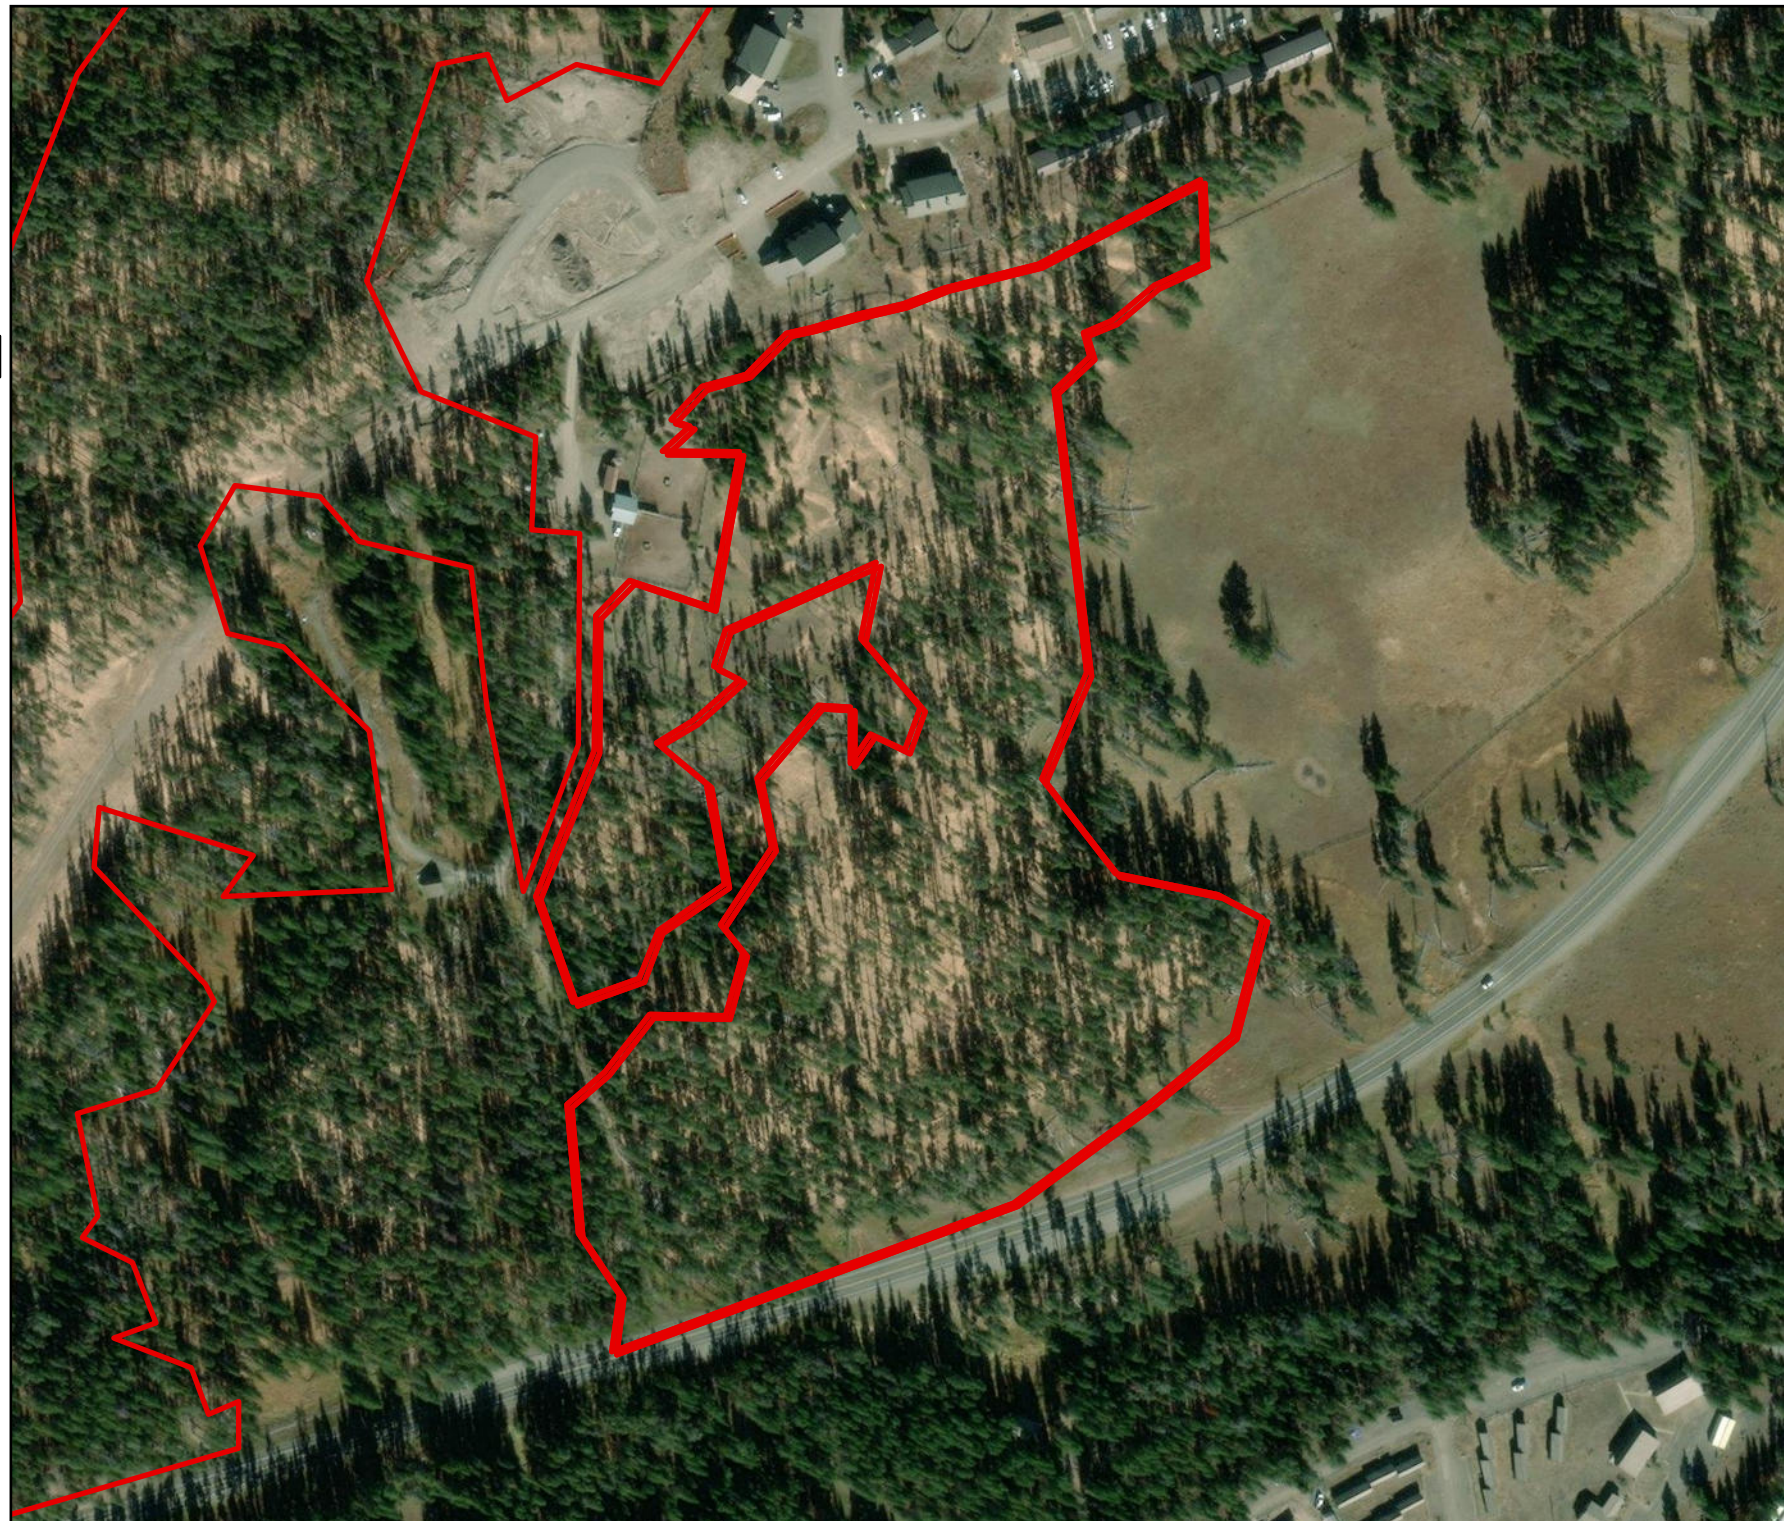

FUELS TREATMENT PROJECT

YELL Lake Blk 2
FY25 Haul - BIL

17 Acres

Yellowstone
National Park
2025

Legend

- Yellowstone Boundary
- Wetlands
- Planned 2025 Treatment

Map Created: 3/25/2025 @ 1514

NAD 1983 2011 Datum, Lat,Long Grid

1:3,000