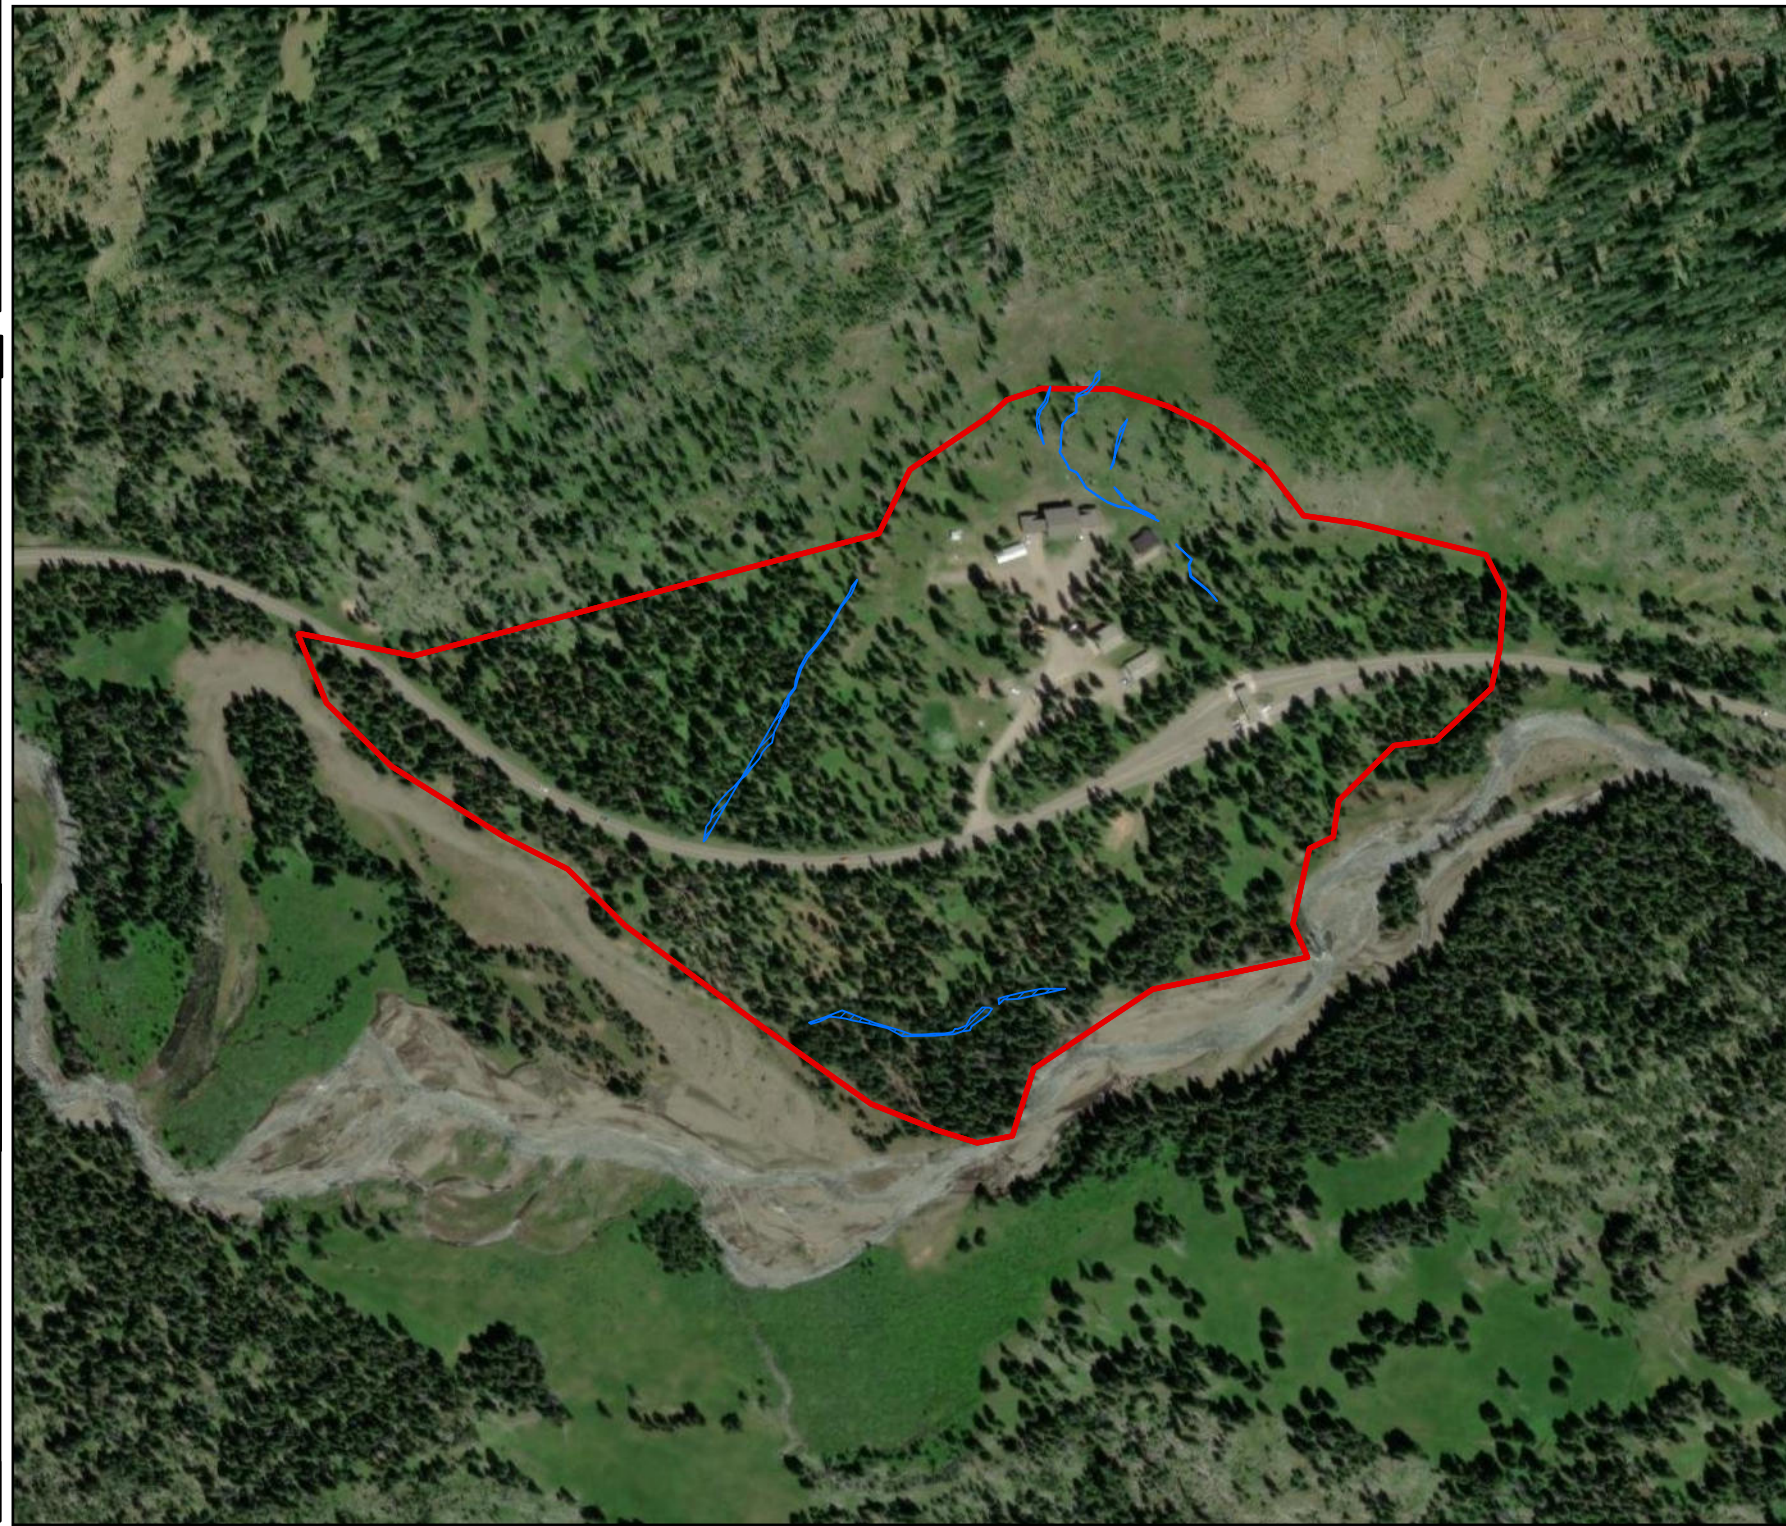

FUELS TREATMENT PROJECT

YELL NE Entrance
FY26 Mastication
33 Acres
Yellowstone
National Park
2025

Legend

- Yellowstone Boundary
- Wetlands
- Planned 2025 Treatment