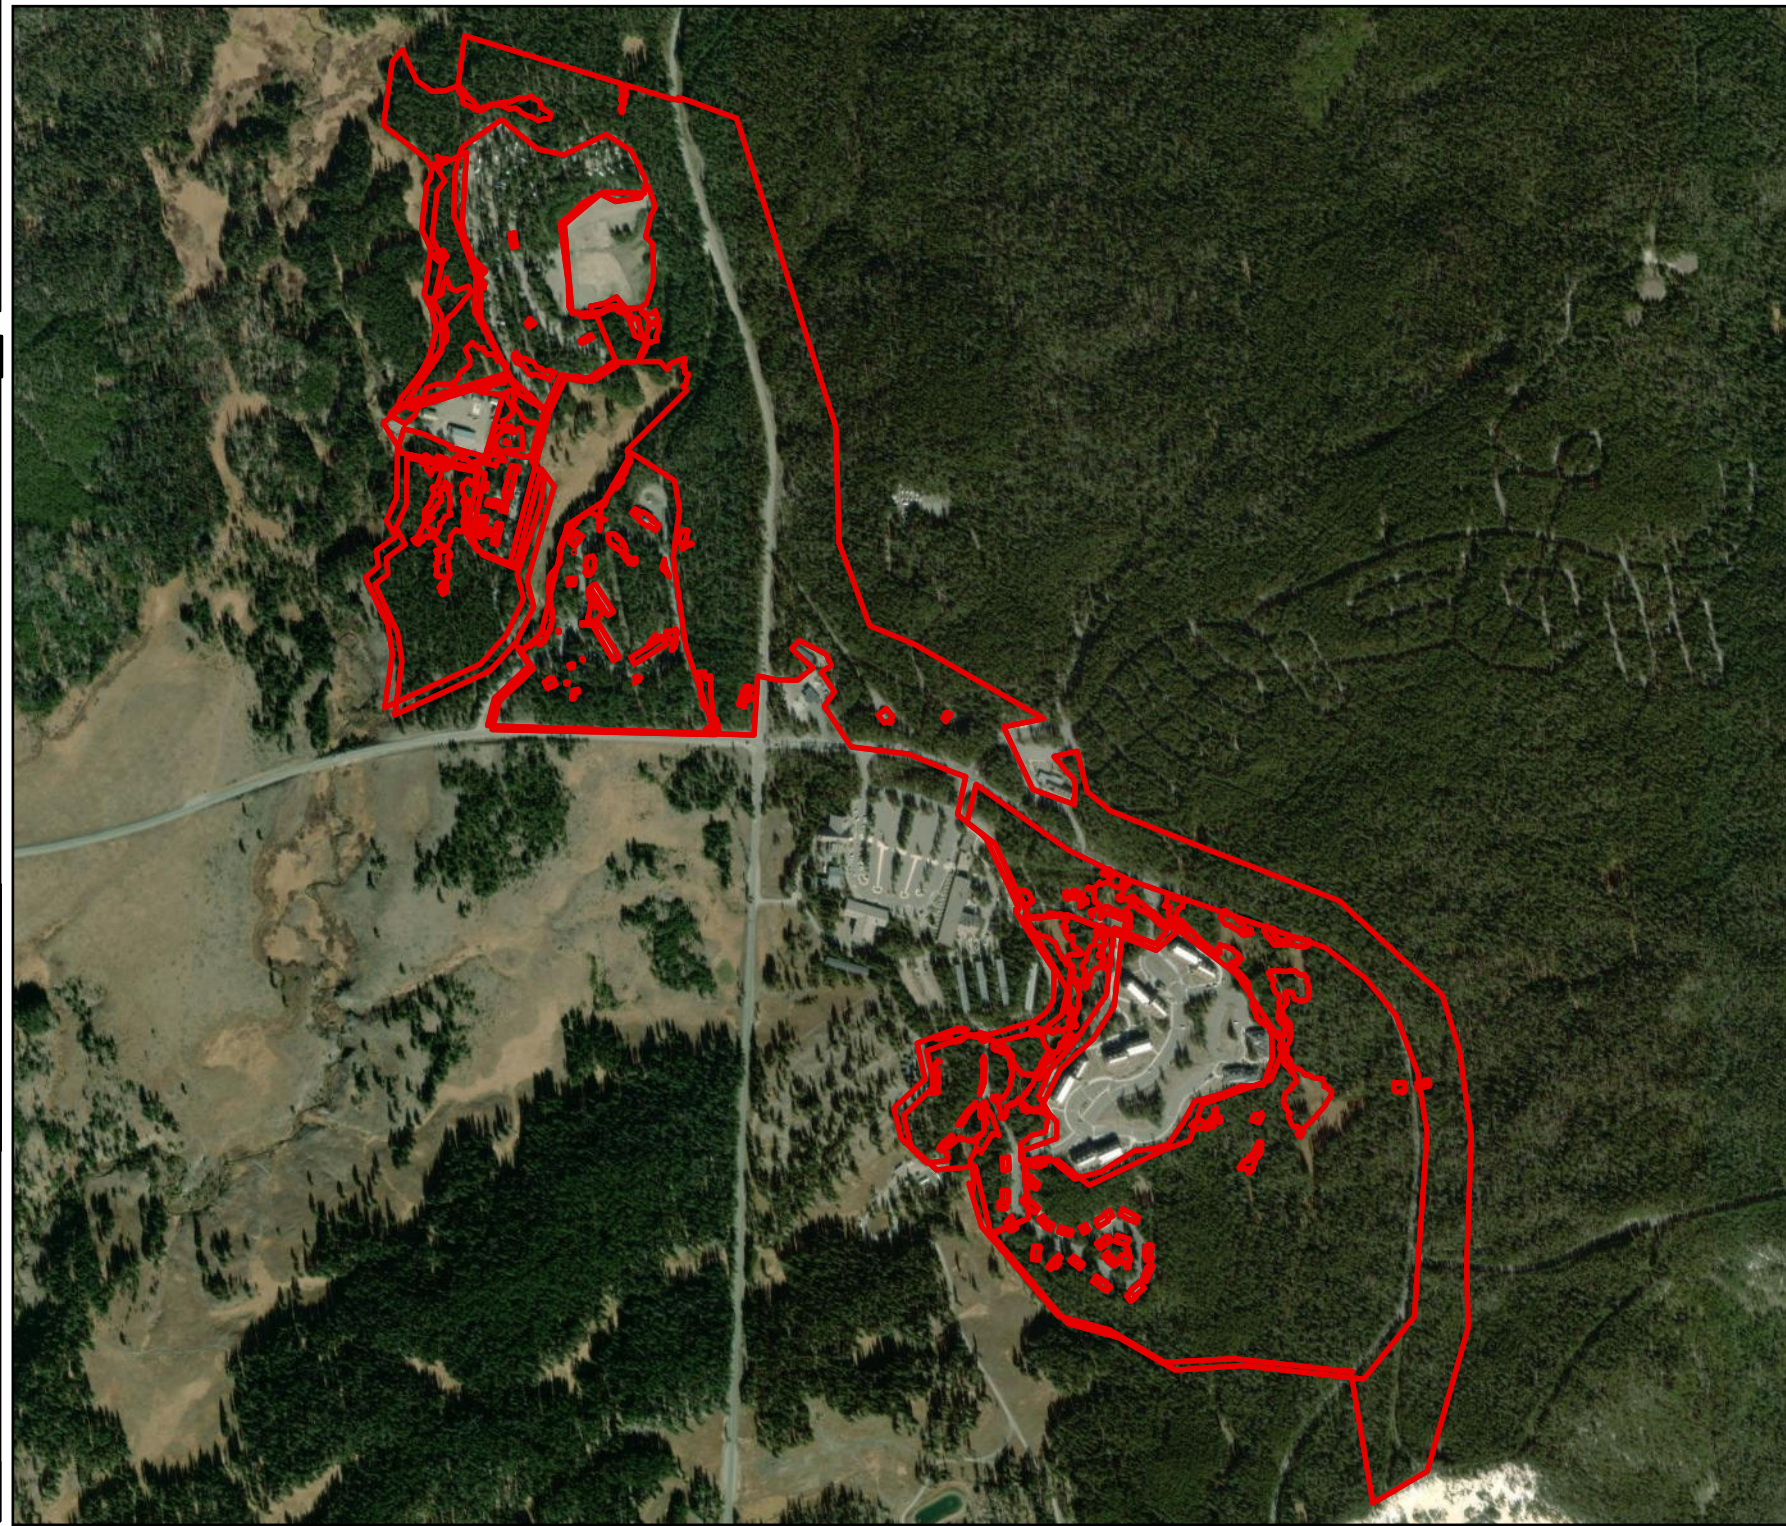

FUELS TREATMENT PROJECT

YELL Canyon Blks 4-6, 10,
13 FY25 Contract
Mastication - BIL

99 Acres

Yellowstone
National Park

2025

Legend

- Yellowstone Boundary
- Wetlands
- Planned 2025 Treatment