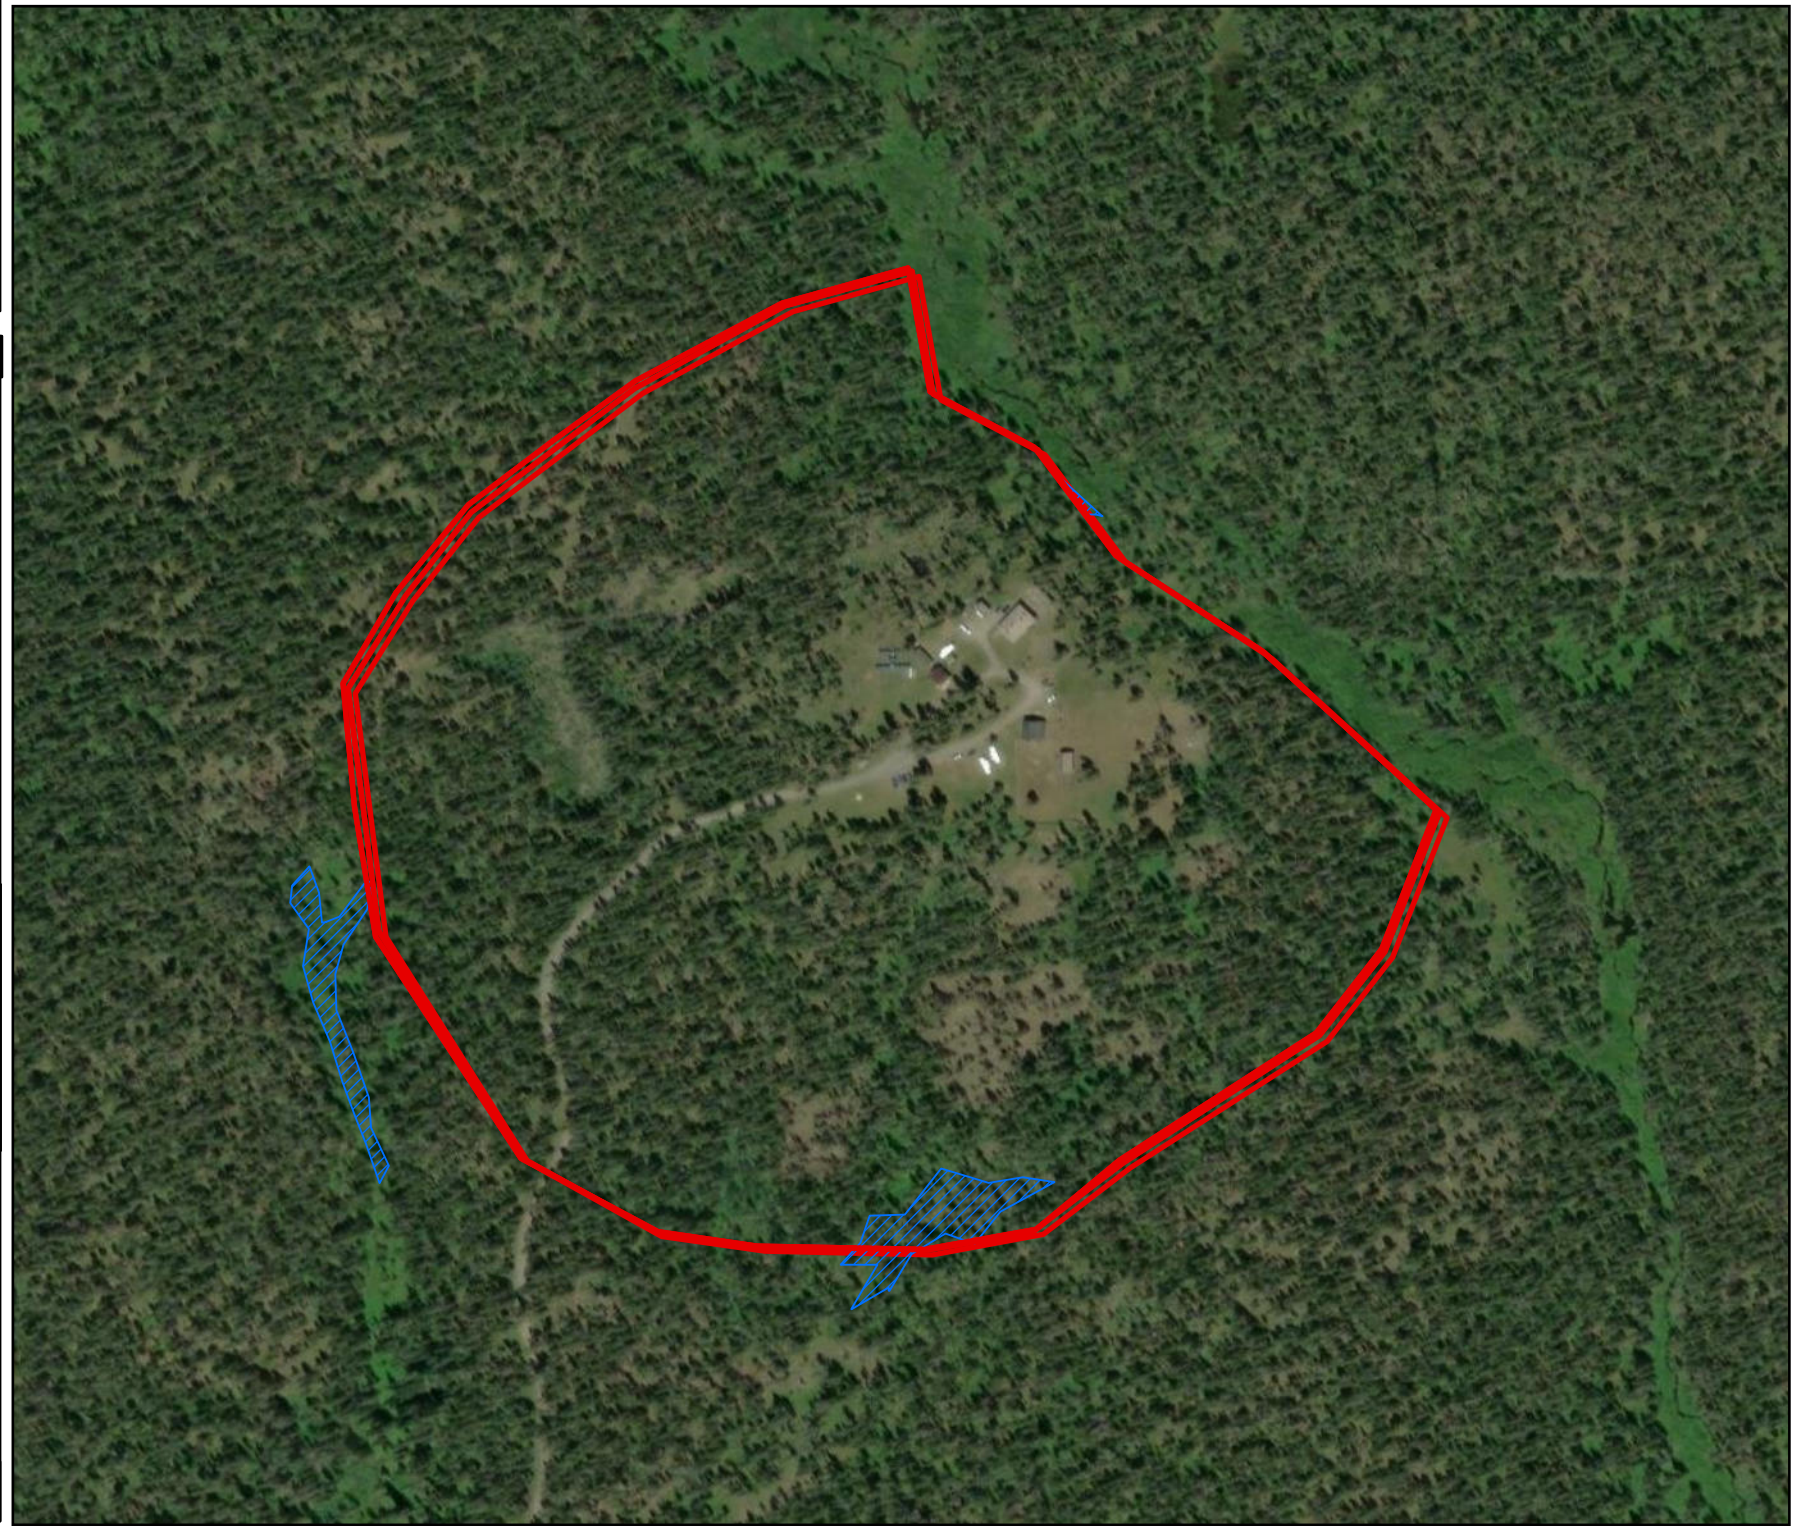

- Legend**
- Yellowstone Boundary
 - Wetlands
 - Planned 2025 Treatment

FUELS TREATMENT PROJECT

YELL Bechler FY26
Lop and Scatter

48 Acres
Yellowstone
National Park
2025

Legend

-  Yellowstone Boundary
-  Wetlands
-  Planned 2025 Treatment