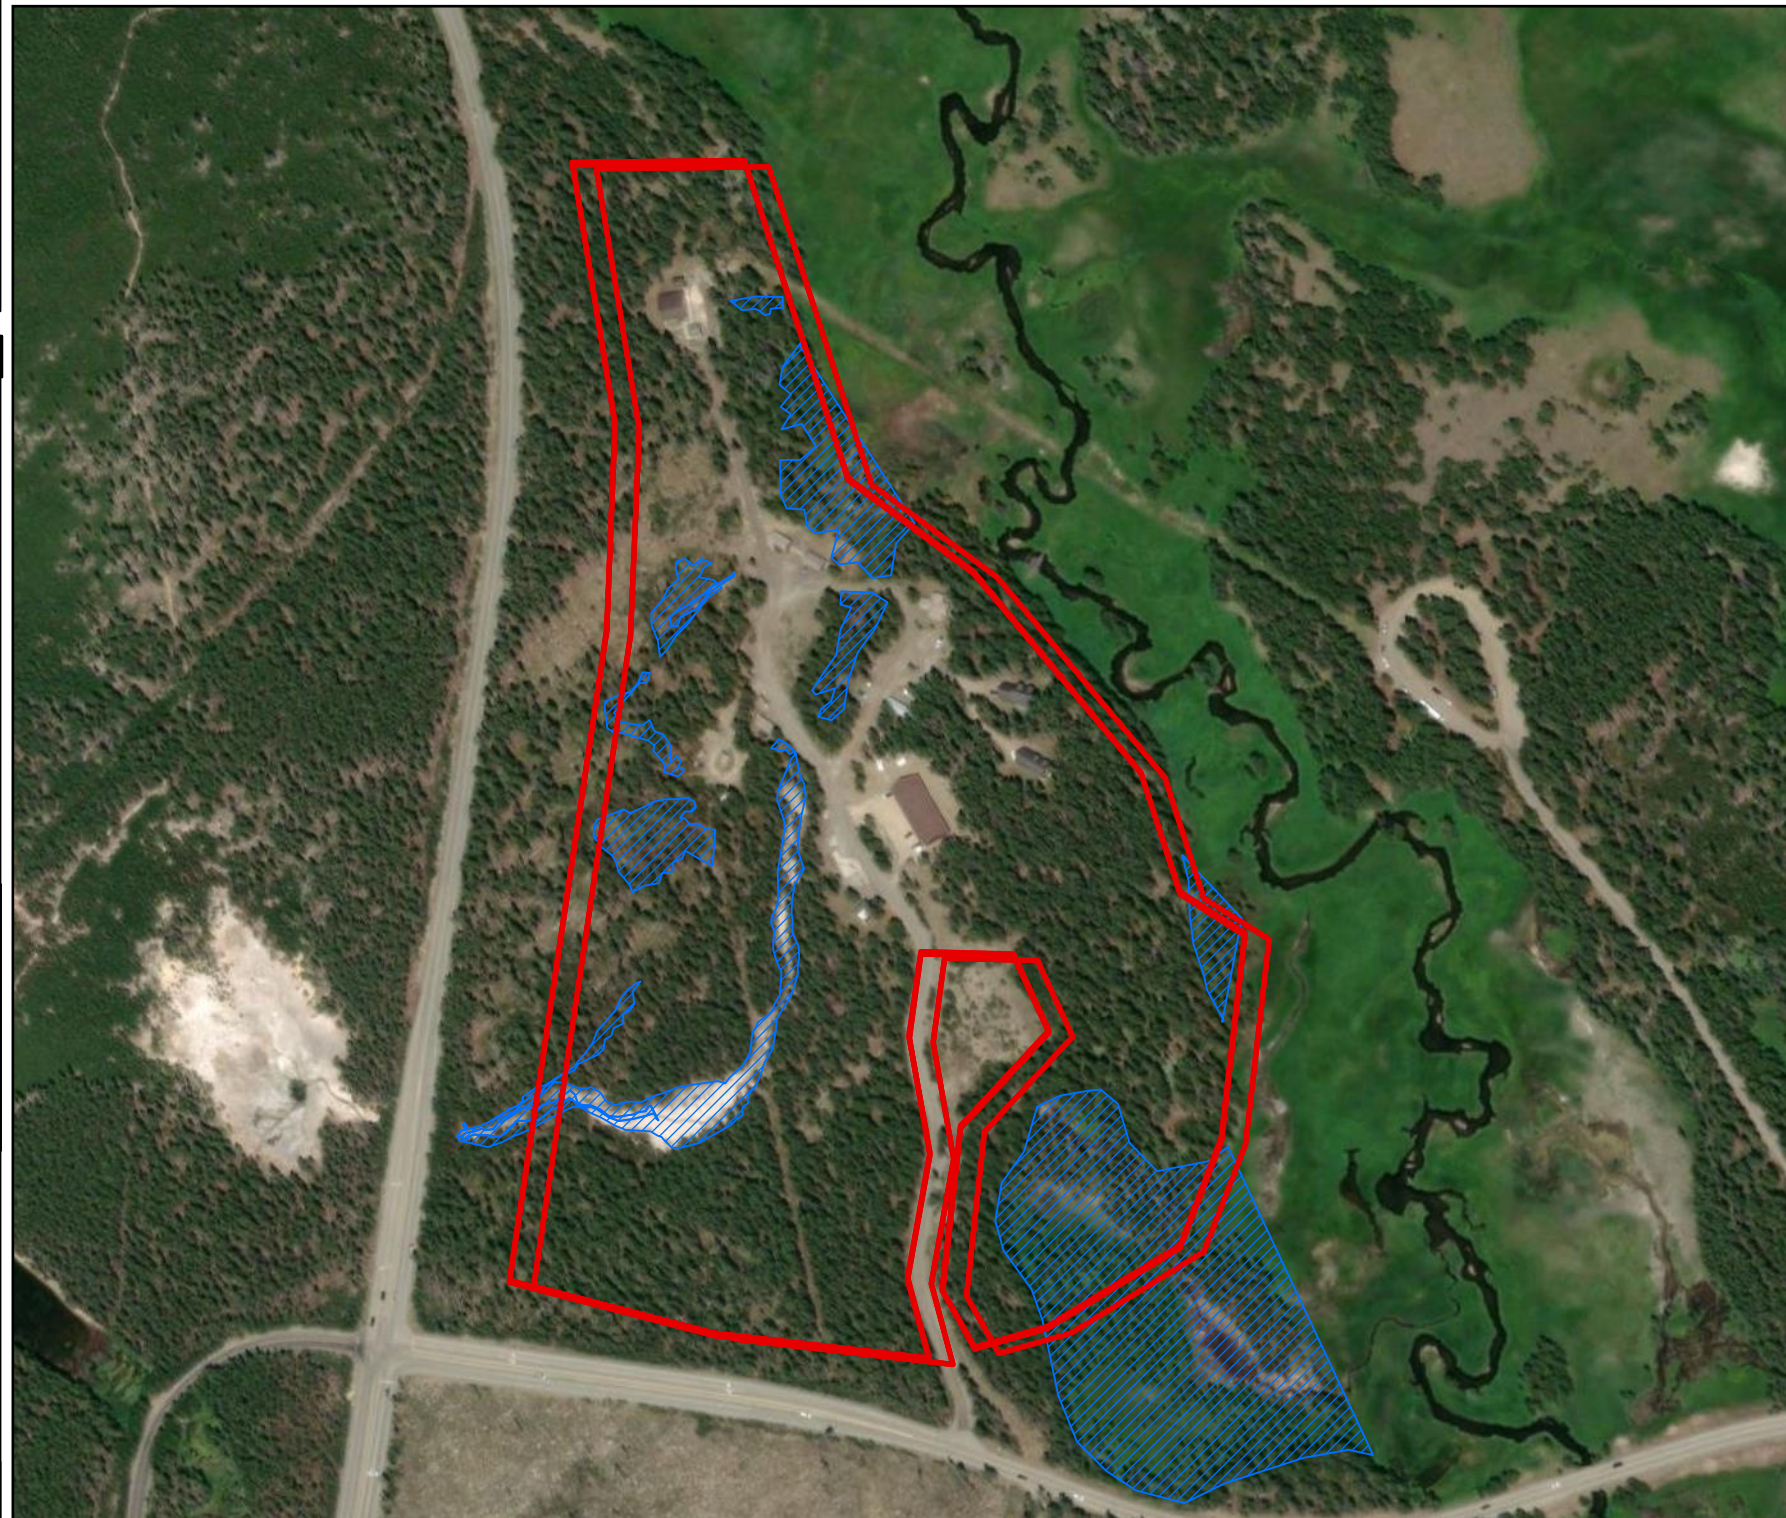

FUELS TREATMENT PROJECT

YELL Norris FY26
Lop and Scatter
36 Acres
Yellowstone
National Park
2025

Legend

- Yellowstone Boundary
- Wetlands
- Planned 2025 Treatment