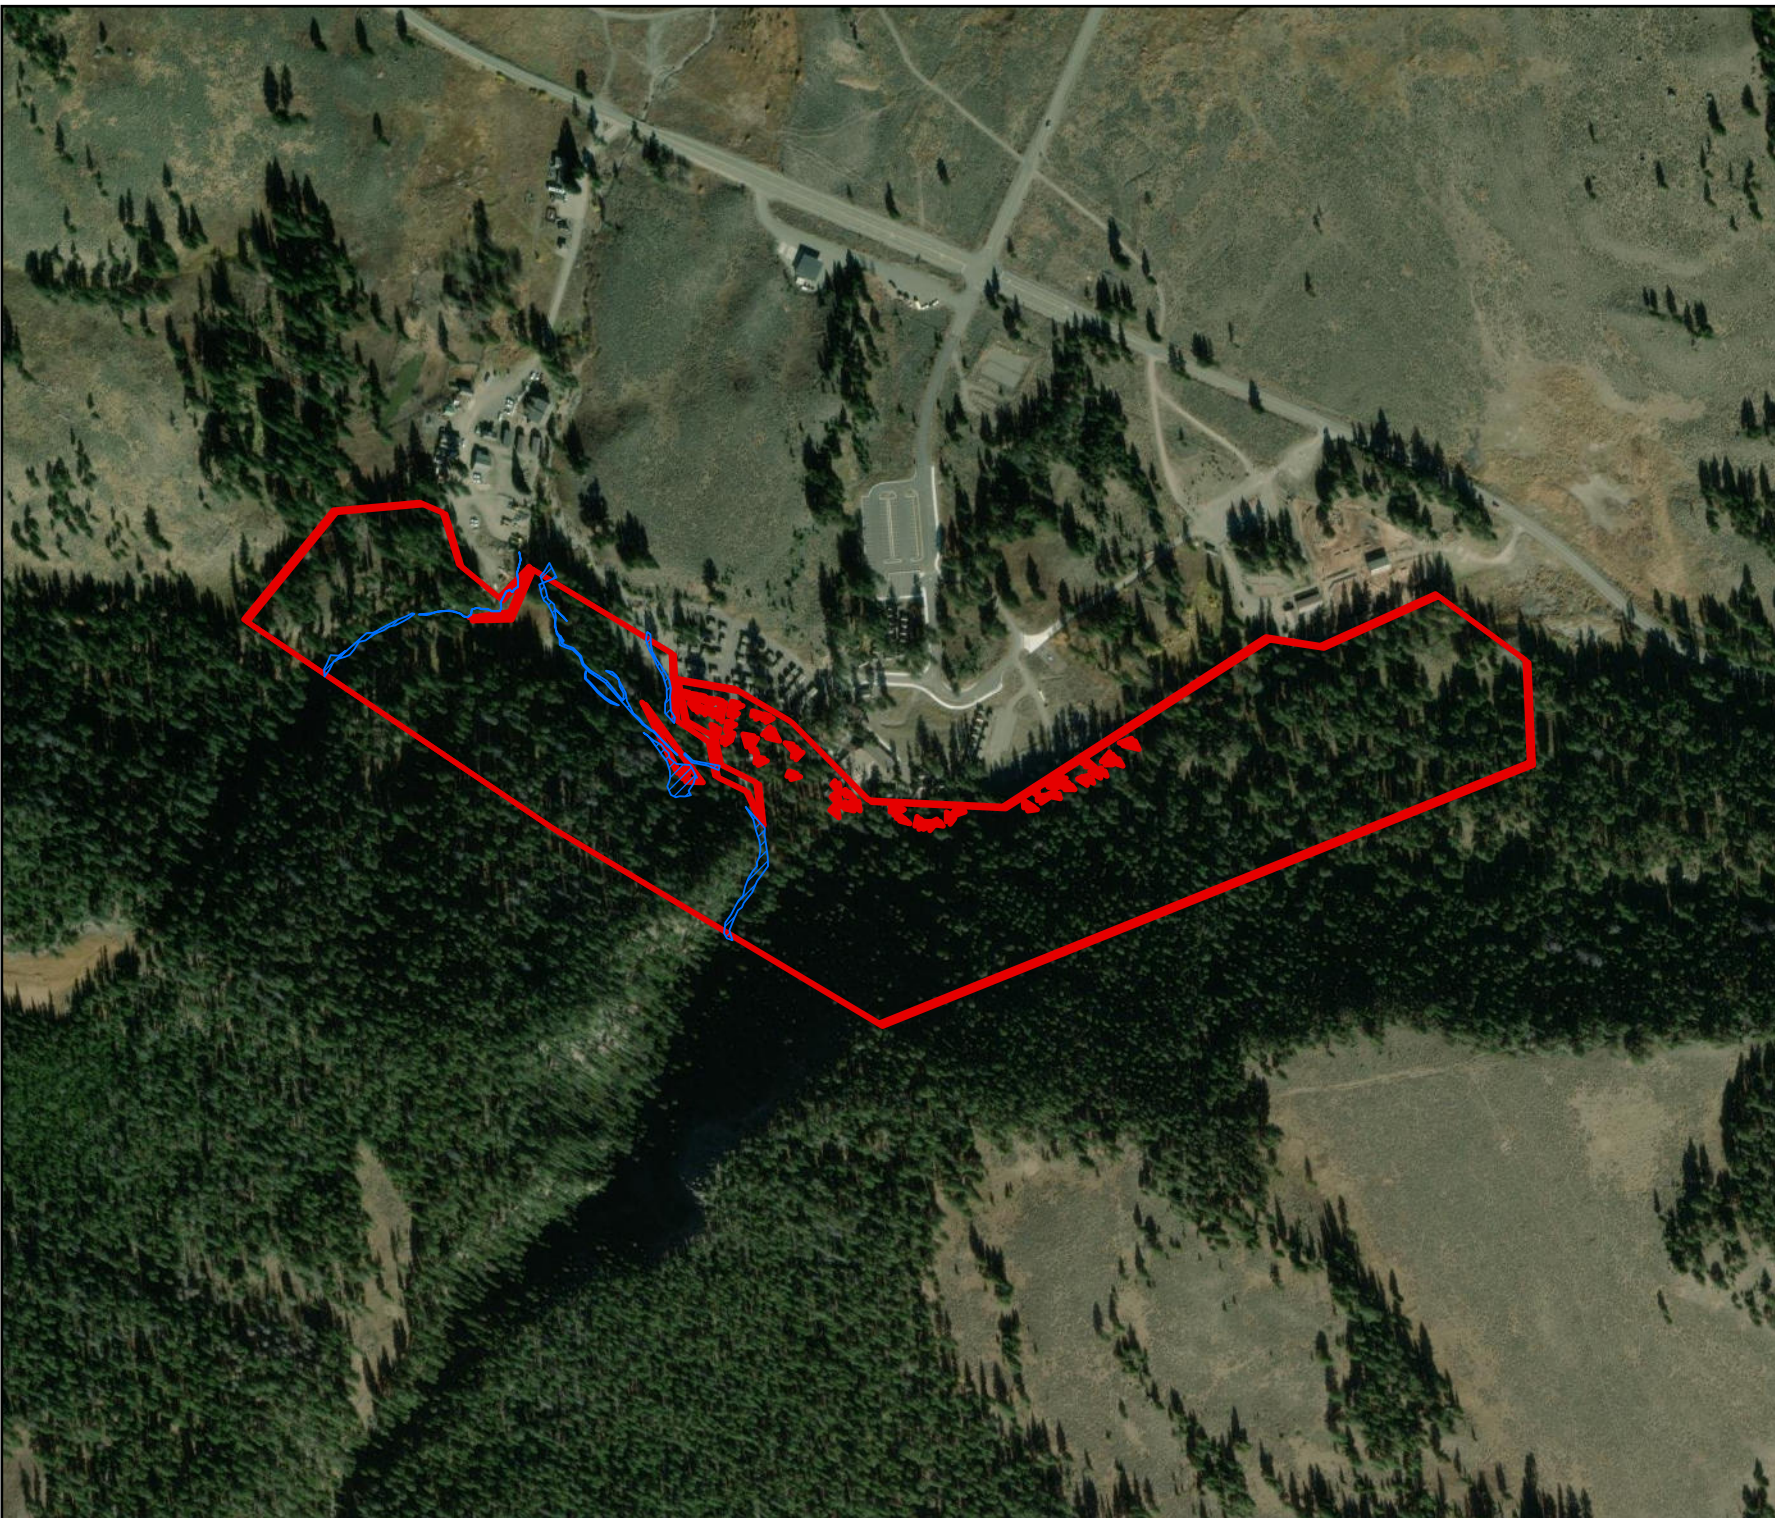

48 Acres

Yellowstone
National Park

2025

Legend

-  Yellowstone Boundary
-  Wetlands
-  Planned 2025 Treatment

FUELS TREATMENT PROJECT

YELL Tower FY27
Pile
40 Acres
Yellowstone
National Park
2025

- Legend**
- Yellowstone Boundary
 - Wetlands
 - Planned 2025 Treatment