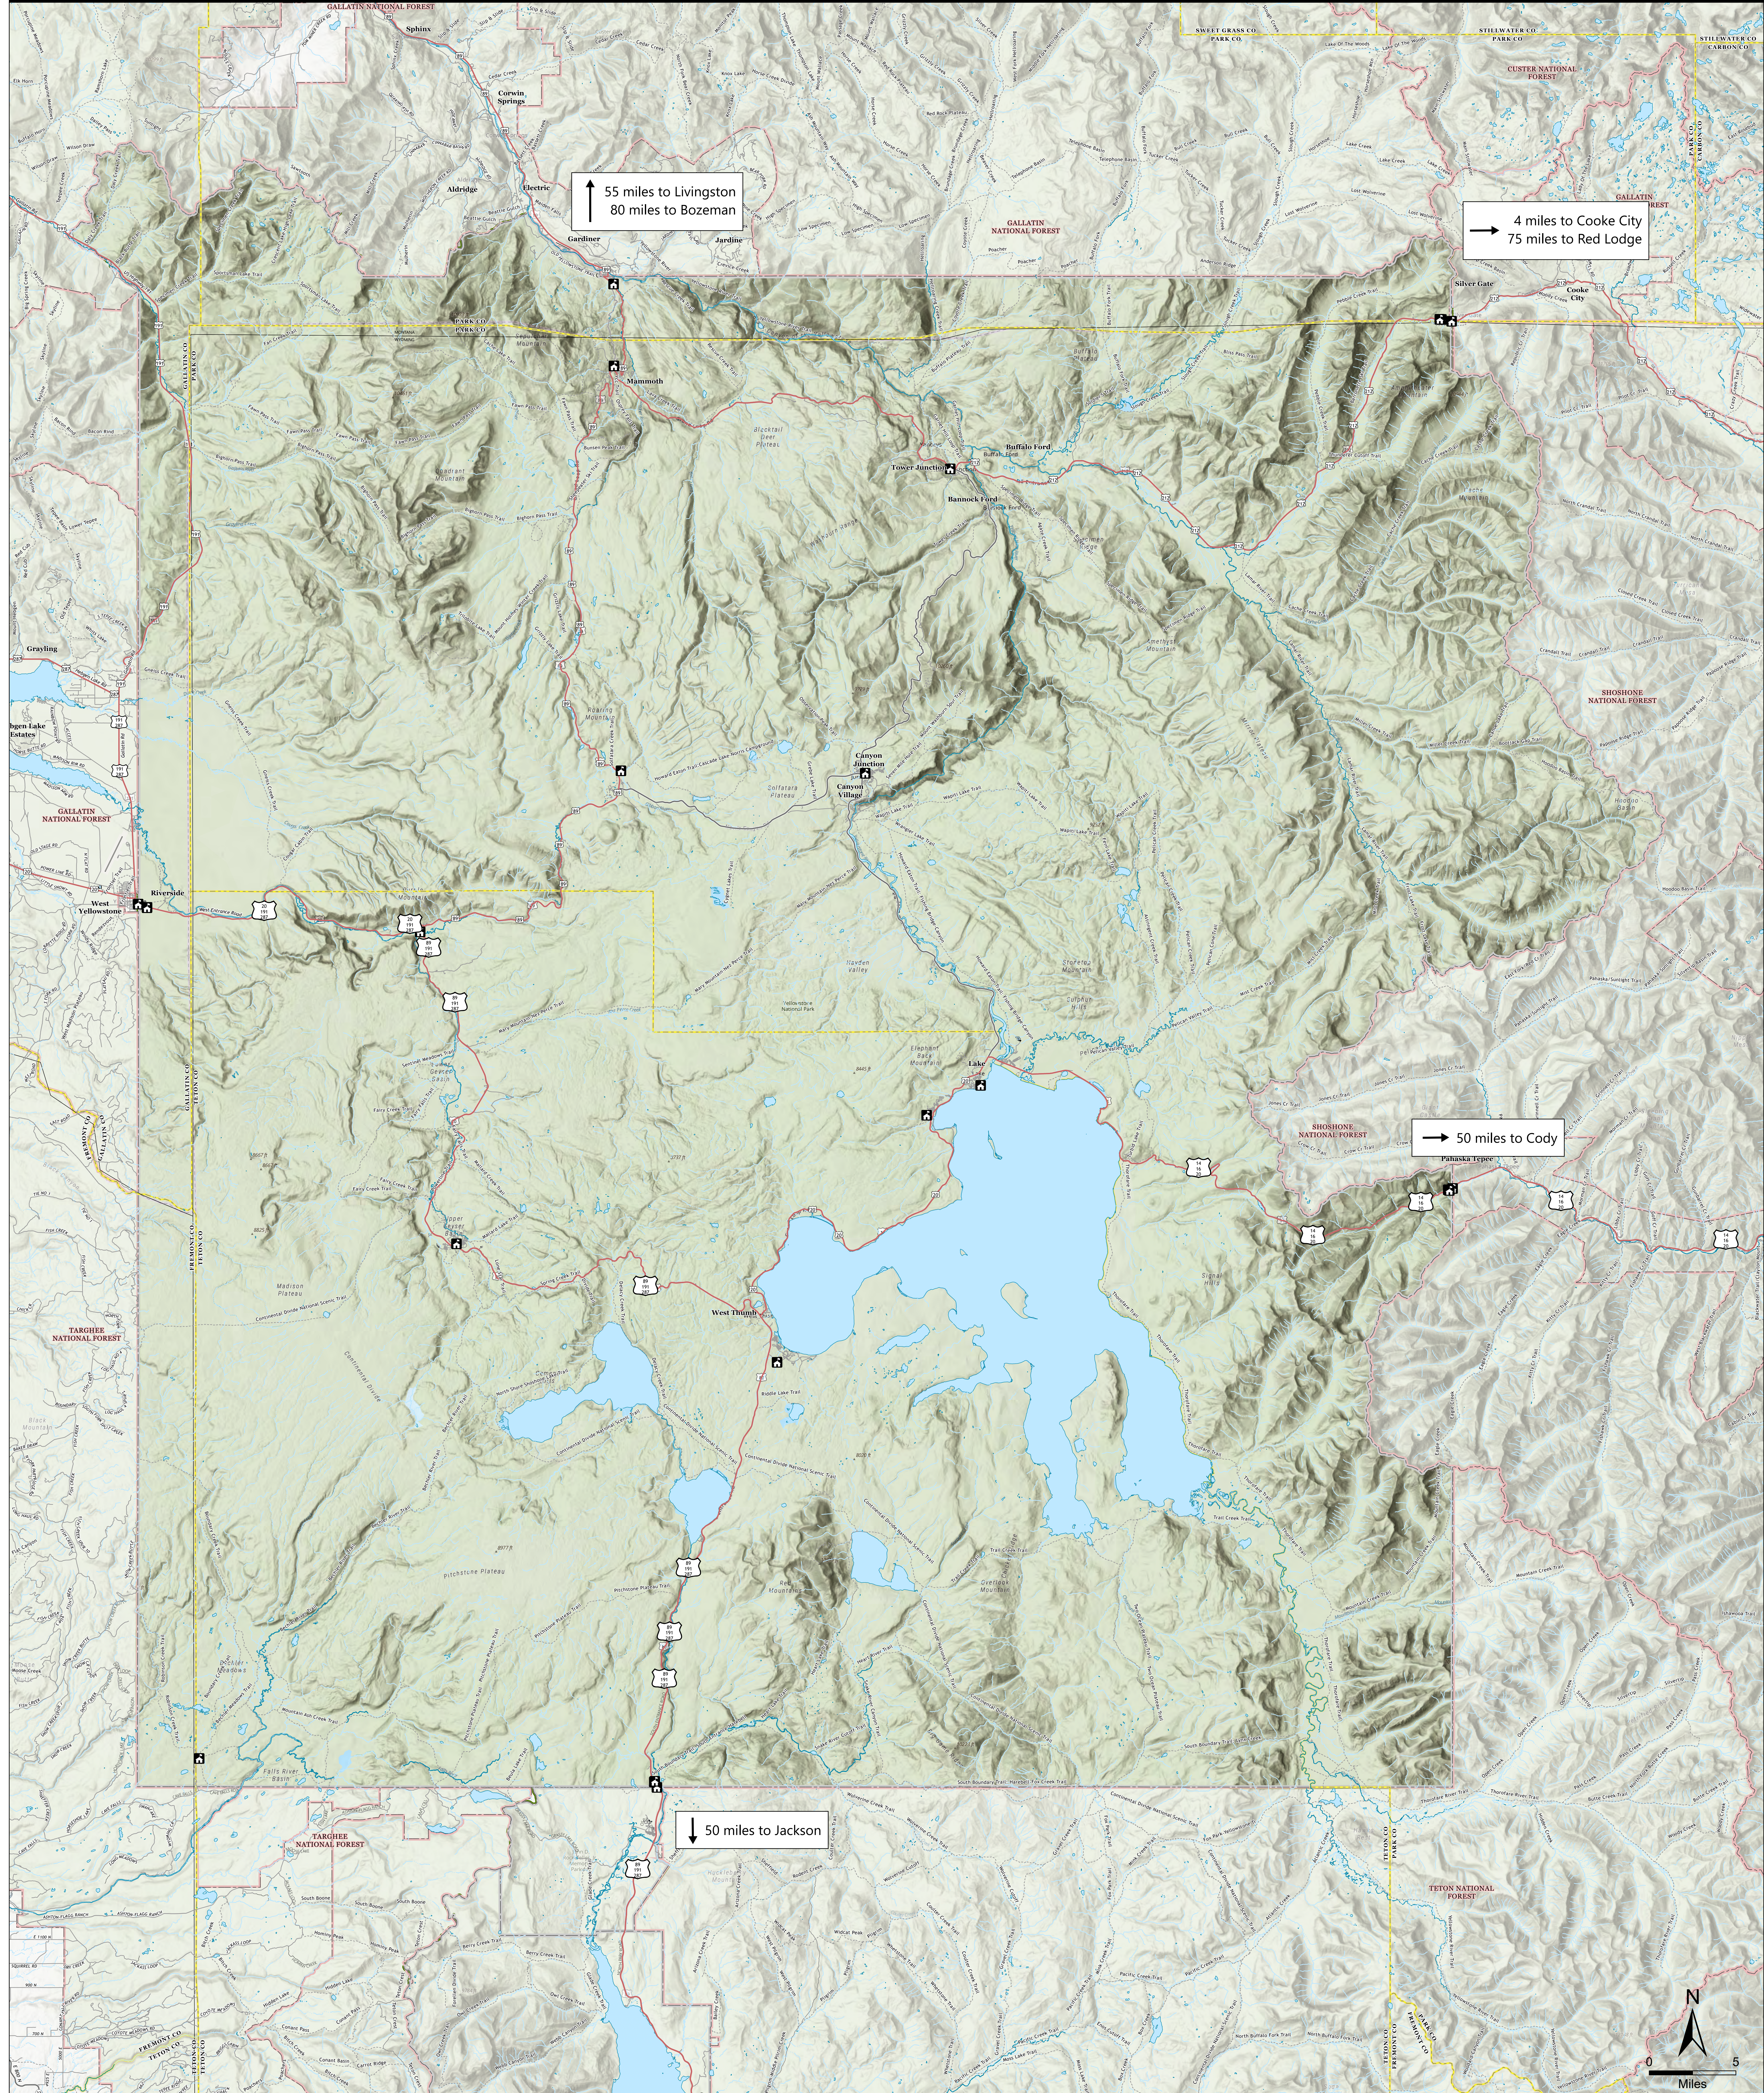

# TRANSPORTATION

## YELLOWSTONE NATIONAL PARK 2025

- Ranger Station
- Local Road
- Primary Highways
- County or Equivalent
- Secondary Hwy
- Trail
- NPS Boundaries
- Forest Service

Approx. 30 minute drive between Yellowstone villages