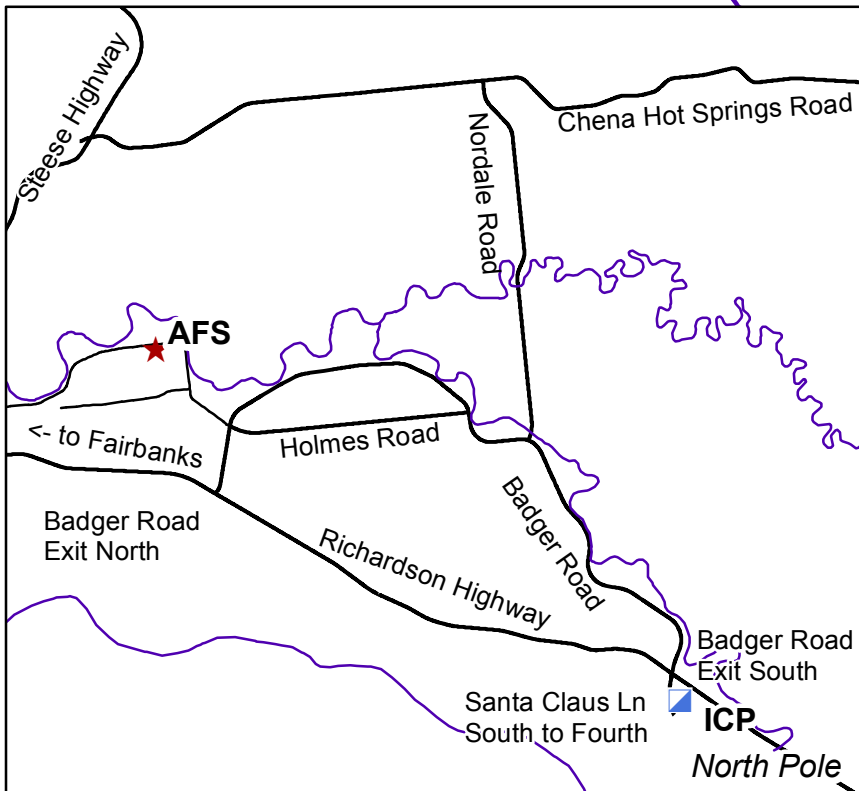

Stuart Creek 2
AK-MID-000280
Transportation Map
 7/11/2013 Day Shift
 Approx 84,275 acres
 Perimeter as of 7/9/2013 1100 hrs
 NAD 83 Alaska Albers

Branch I

Map Detail

To ICP: Take Badger South/Santa Claus Lane exit and drive south through rotaries to Fourth Avenue. North Pole Elementary School is at corner of Fourth and Snowman.

To Chena Hot Springs Road: Take Badger Road to Nordale, and follow Nordale north to Chena Hot Springs Road.