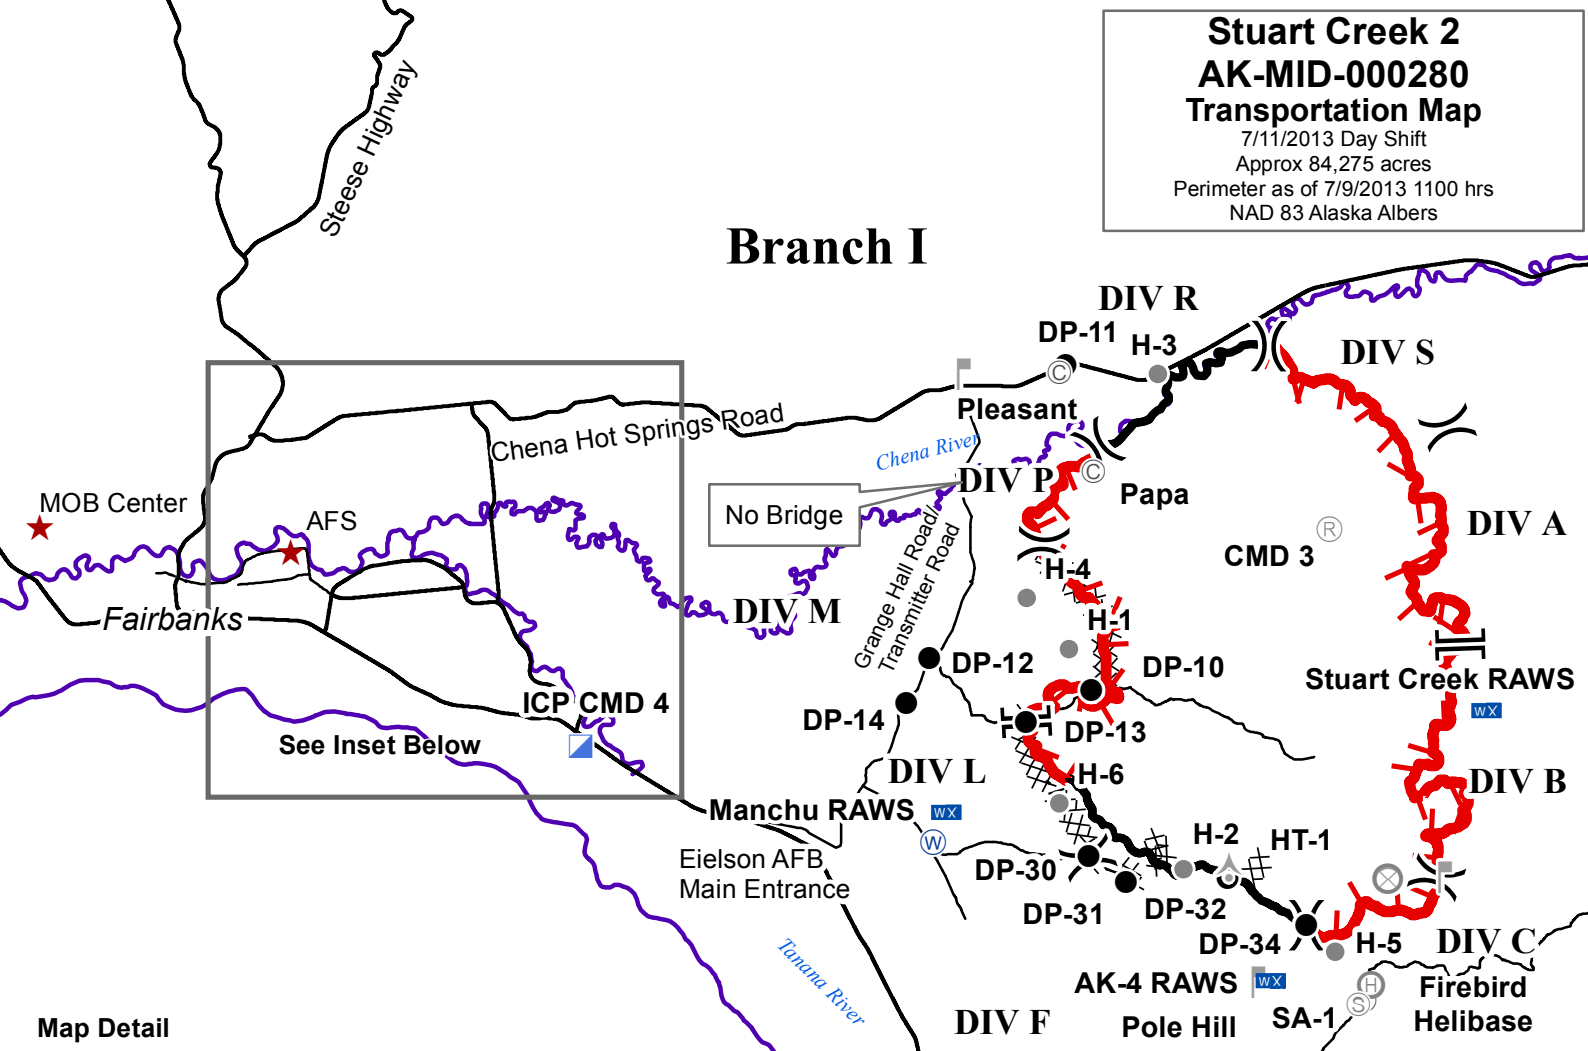

Stuart Creek 2
AK-MID-000280
Transportation Map
 7/11/2013 Day Shift
 Approx 84,275 acres
 Perimeter as of 7/9/2013 1100 hrs
 NAD 83 Alaska Albers

Branch I

Map Detail

To ICP: Take Badger South/Santa Claus Lane exit and drive south through rotaries to Fourth Avenue. North Pole Elementary School is at corner of Fourth and Snowman.

To Chena Hot Springs Road: Take Badger Road to Nordale, and follow Nordale north to Chena Hot Springs Road.