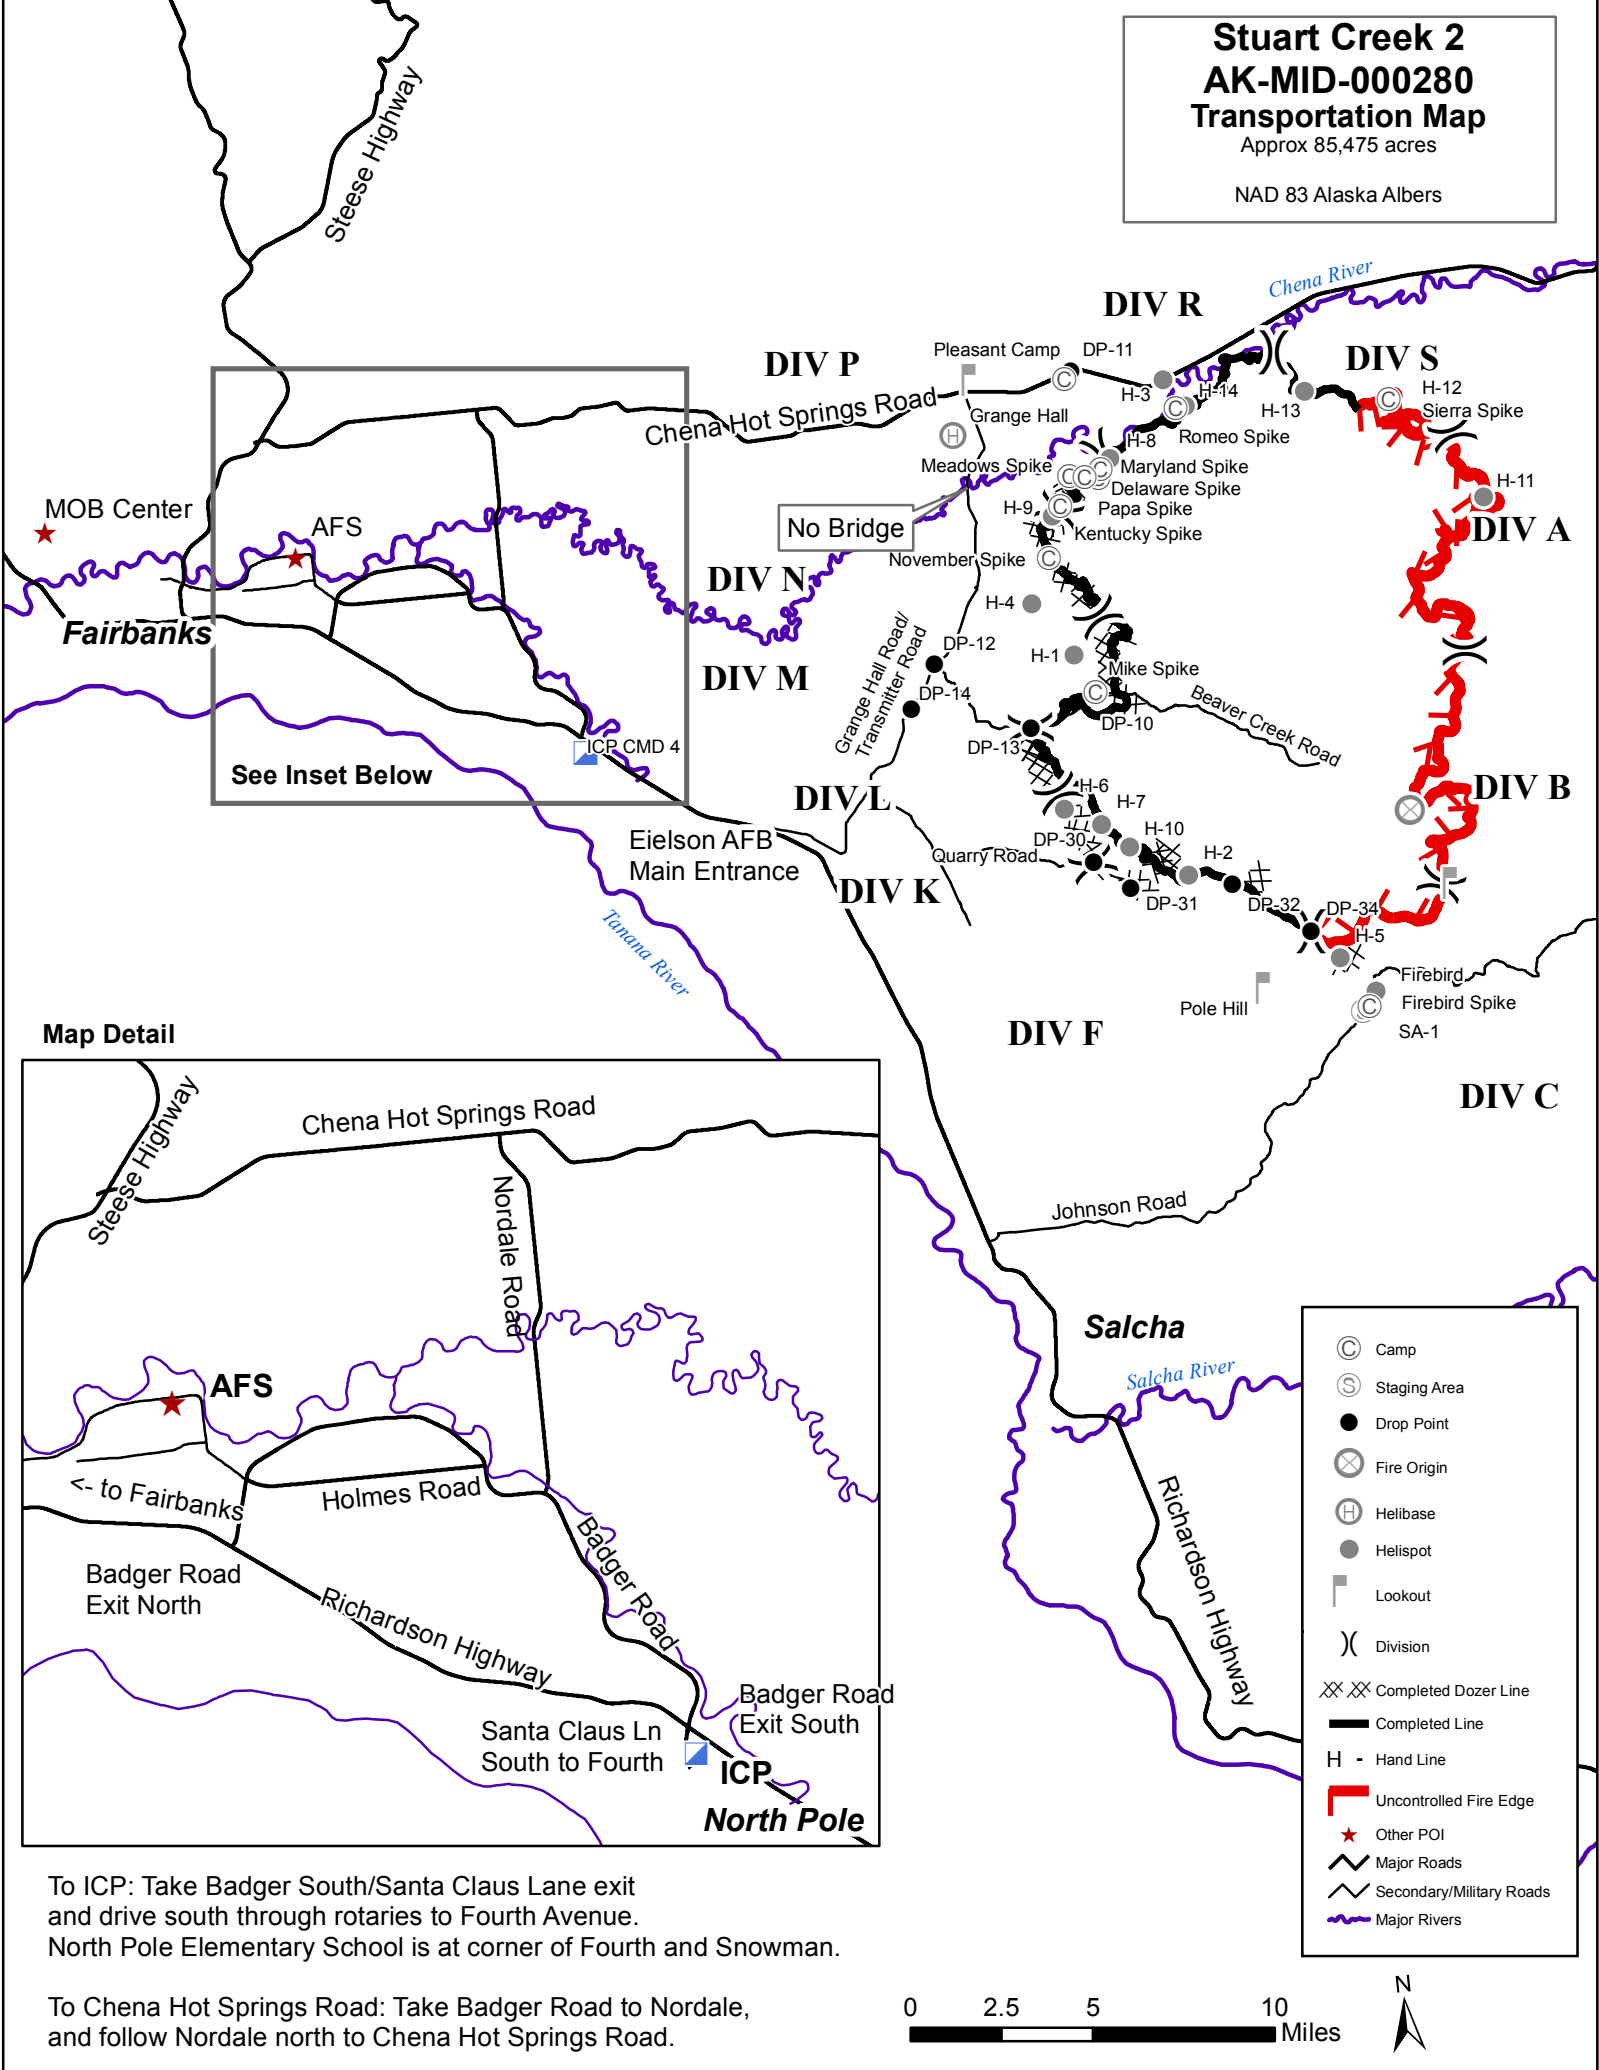

Stuart Creek 2 AK-MID-000280 Transportation Map

Approx 85,475 acres

NAD 83 Alaska Albers

Map Detail

To ICP: Take Badger South/Santa Claus Lane exit and drive south through rotaries to Fourth Avenue. North Pole Elementary School is at corner of Fourth and Snowman.

To Chena Hot Springs Road: Take Badger Road to Nordale, and follow Nordale north to Chena Hot Springs Road.

- ⊙ Camp
- ⊙ Staging Area
- Drop Point
- ⊗ Fire Origin
- ⊕ Helibase
- Helispot
- ⌚ Lookout
-) Division
- XX XX Completed Dozer Line
- Completed Line
- H - Hand Line
- ⌚ Uncontrolled Fire Edge
- ★ Other POI
- Major Roads
- Secondary/Military Roads
- Major Rivers