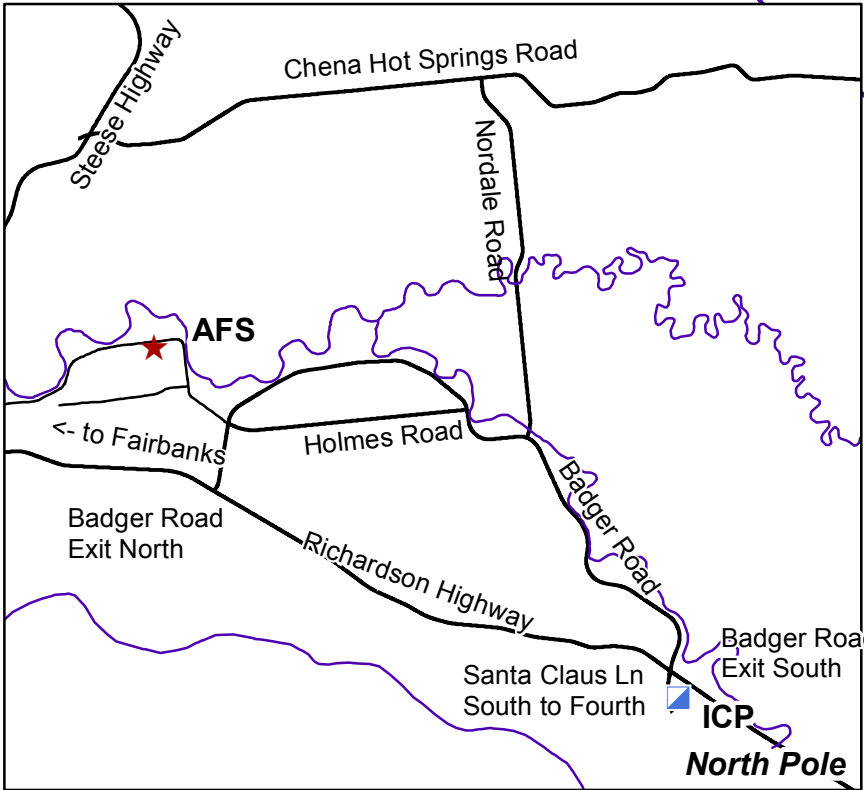

Stuart Creek 2 AK-MID-000280 Transportation Map

Approx 85,475 acres

NAD 83 Alaska Albers

Map Detail

To ICP: Take Badger South/Santa Claus Lane exit and drive south through rotaries to Fourth Avenue. North Pole Elementary School is at corner of Fourth and Snowman.

To Chena Hot Springs Road: Take Badger Road to Nordale, and follow Nordale north to Chena Hot Springs Road.

- ⊙ Camp
- ⊙ Staging Area
- Drop Point
- ⊗ Fire Origin
- ⊕ Helibase
- Helispot
- ⌚ Lookout
-) Division
- XX XX Completed Dozer Line
- Completed Line
- H - Hand Line
- ⌚ Uncontrolled Fire Edge
- ★ Other POI
- Major Roads
- Secondary/Military Roads
- Major Rivers