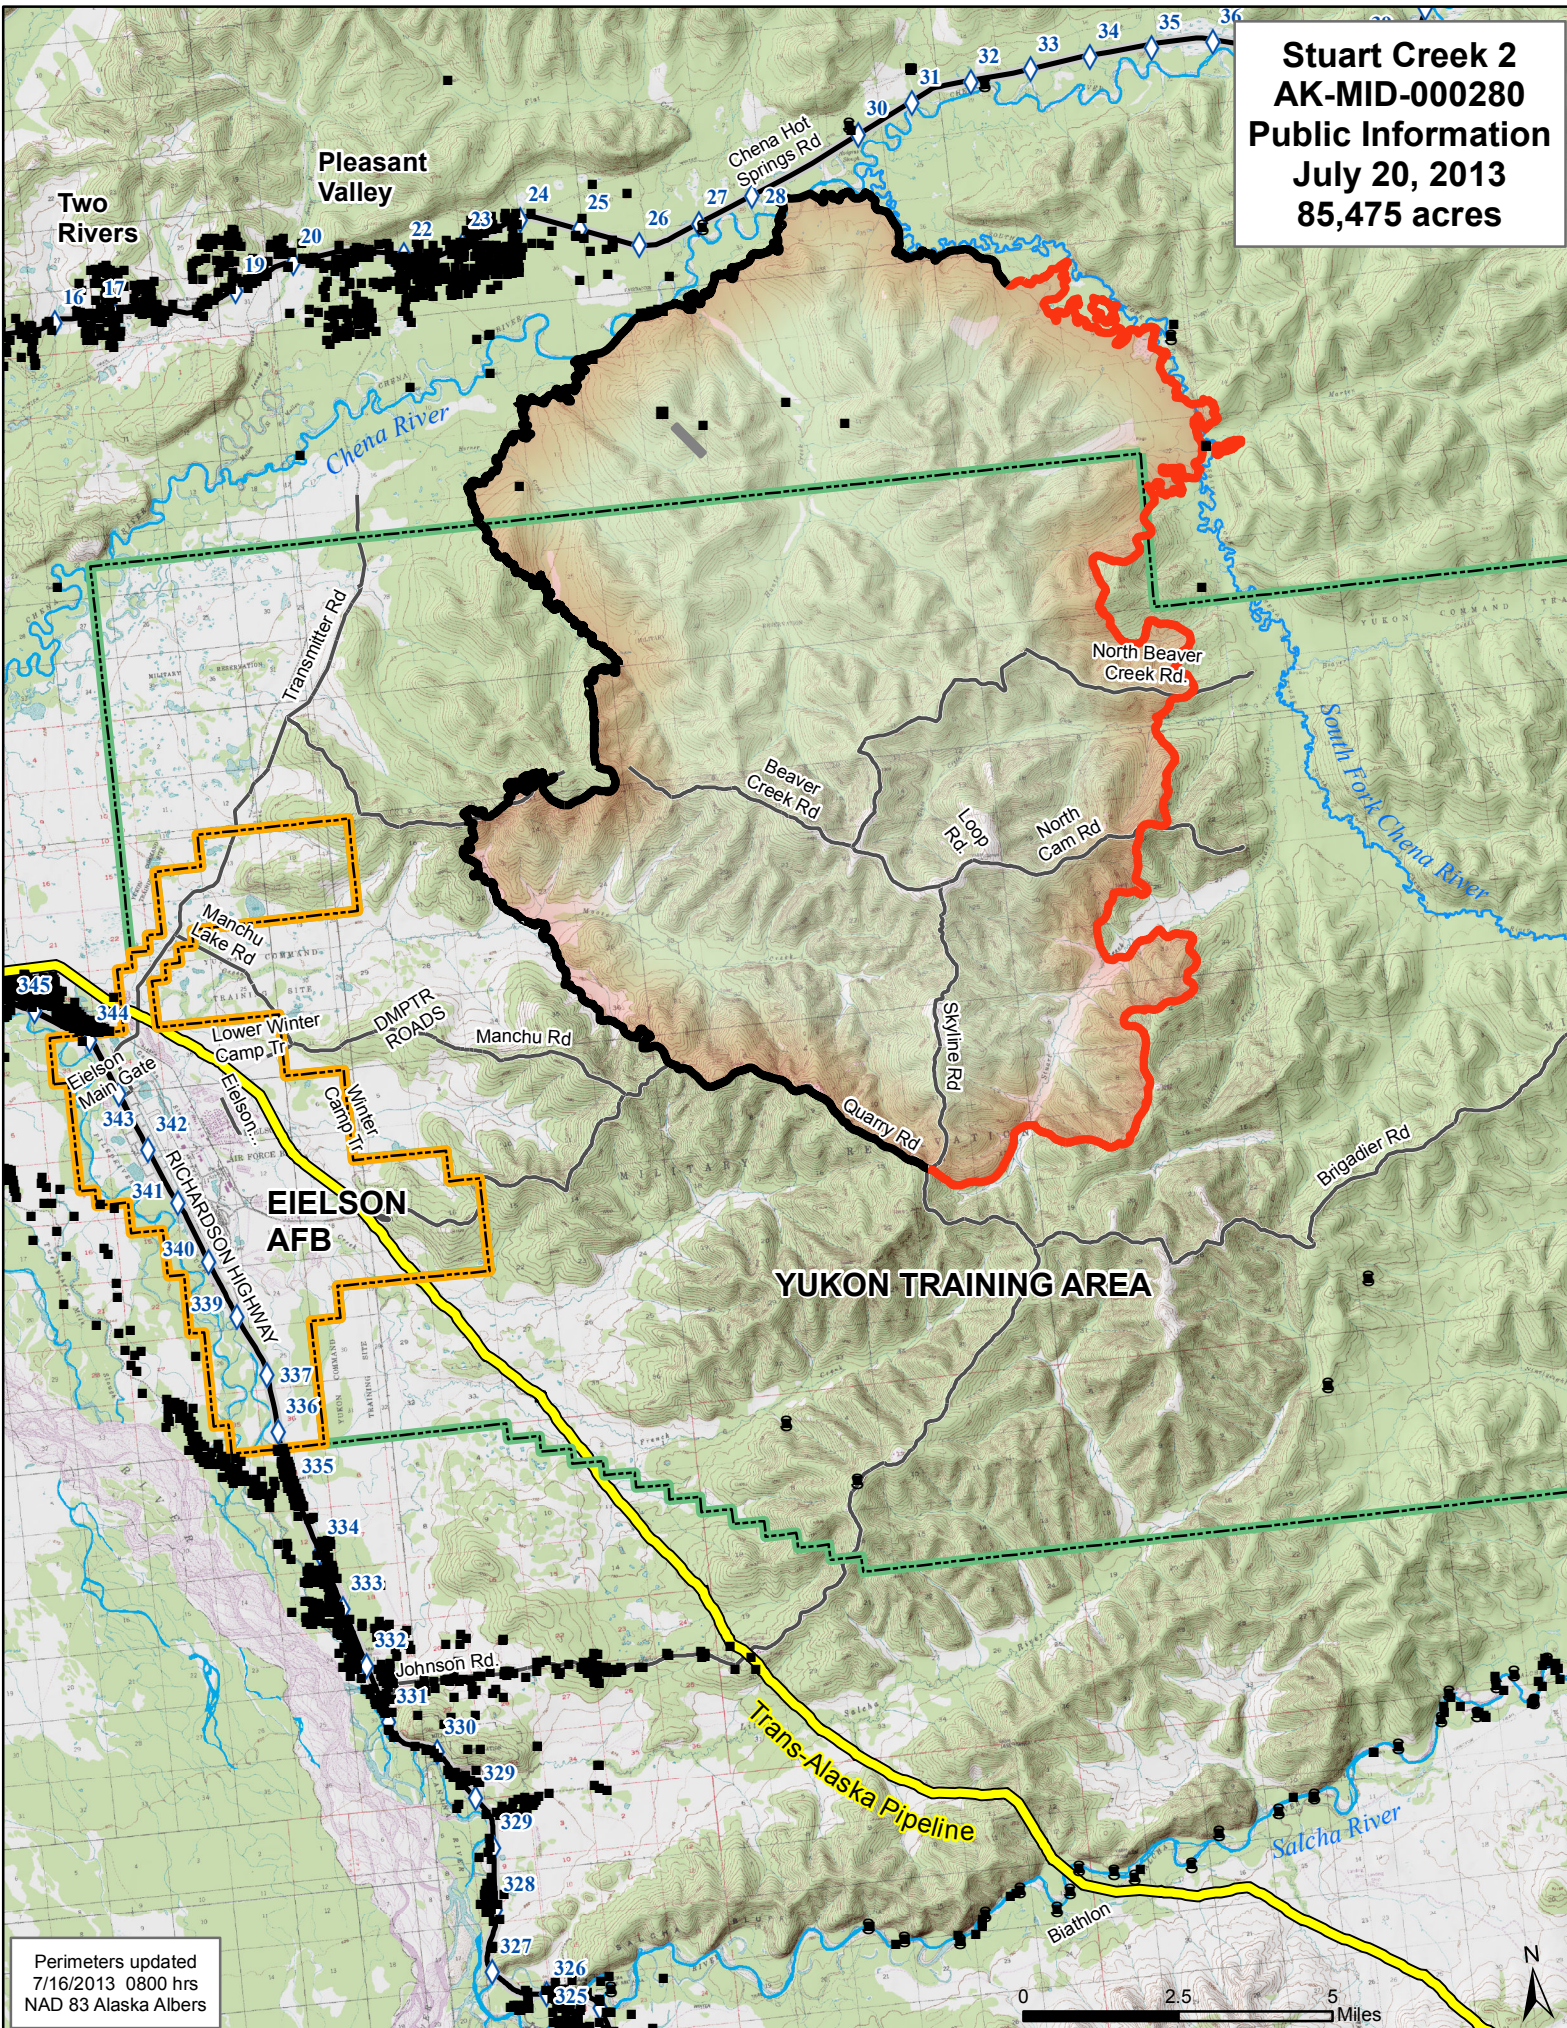

Stuart Creek 2
AK-MID-000280
Public Information
July 20, 2013
85,475 acres

Perimeters updated
7/16/2013 0800 hrs
NAD 83 Alaska Albers