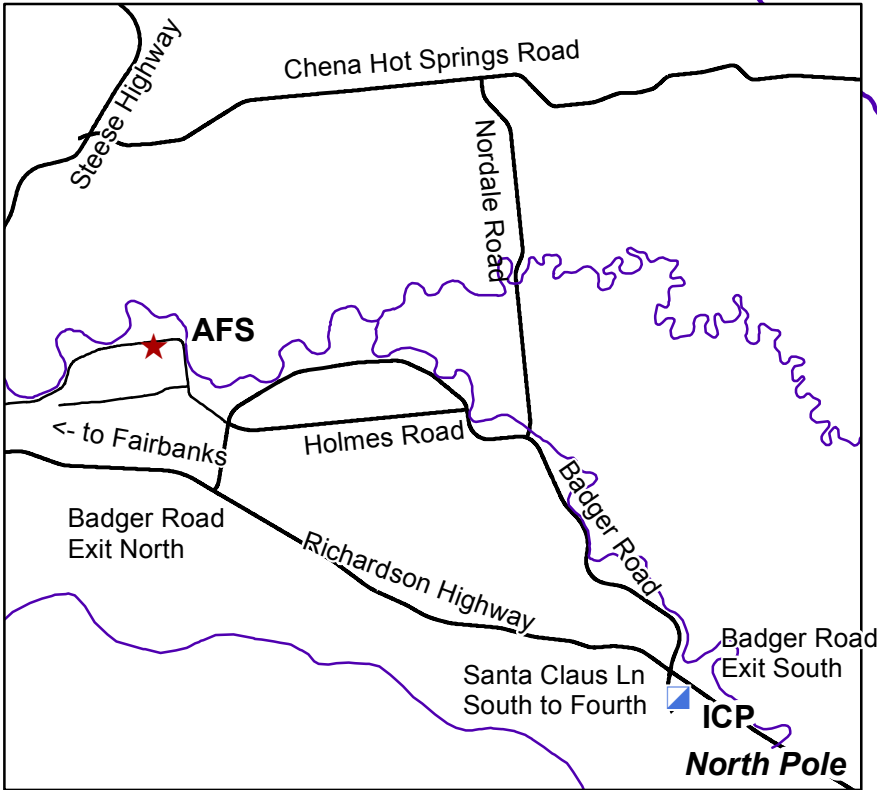

Stuart Creek 2 AK-MID-000280 Transportation Map

Approx 85,475 acres

NAD 83 Alaska Albers

Map Detail

To ICP: Take Badger South/Santa Claus Lane exit and drive south through rotaries to Fourth Avenue. North Pole Elementary School is at corner of Fourth and Snowman.

To Chena Hot Springs Road: Take Badger Road to Nordale, and follow Nordale north to Chena Hot Springs Road.

0 2.5 5 10 Miles