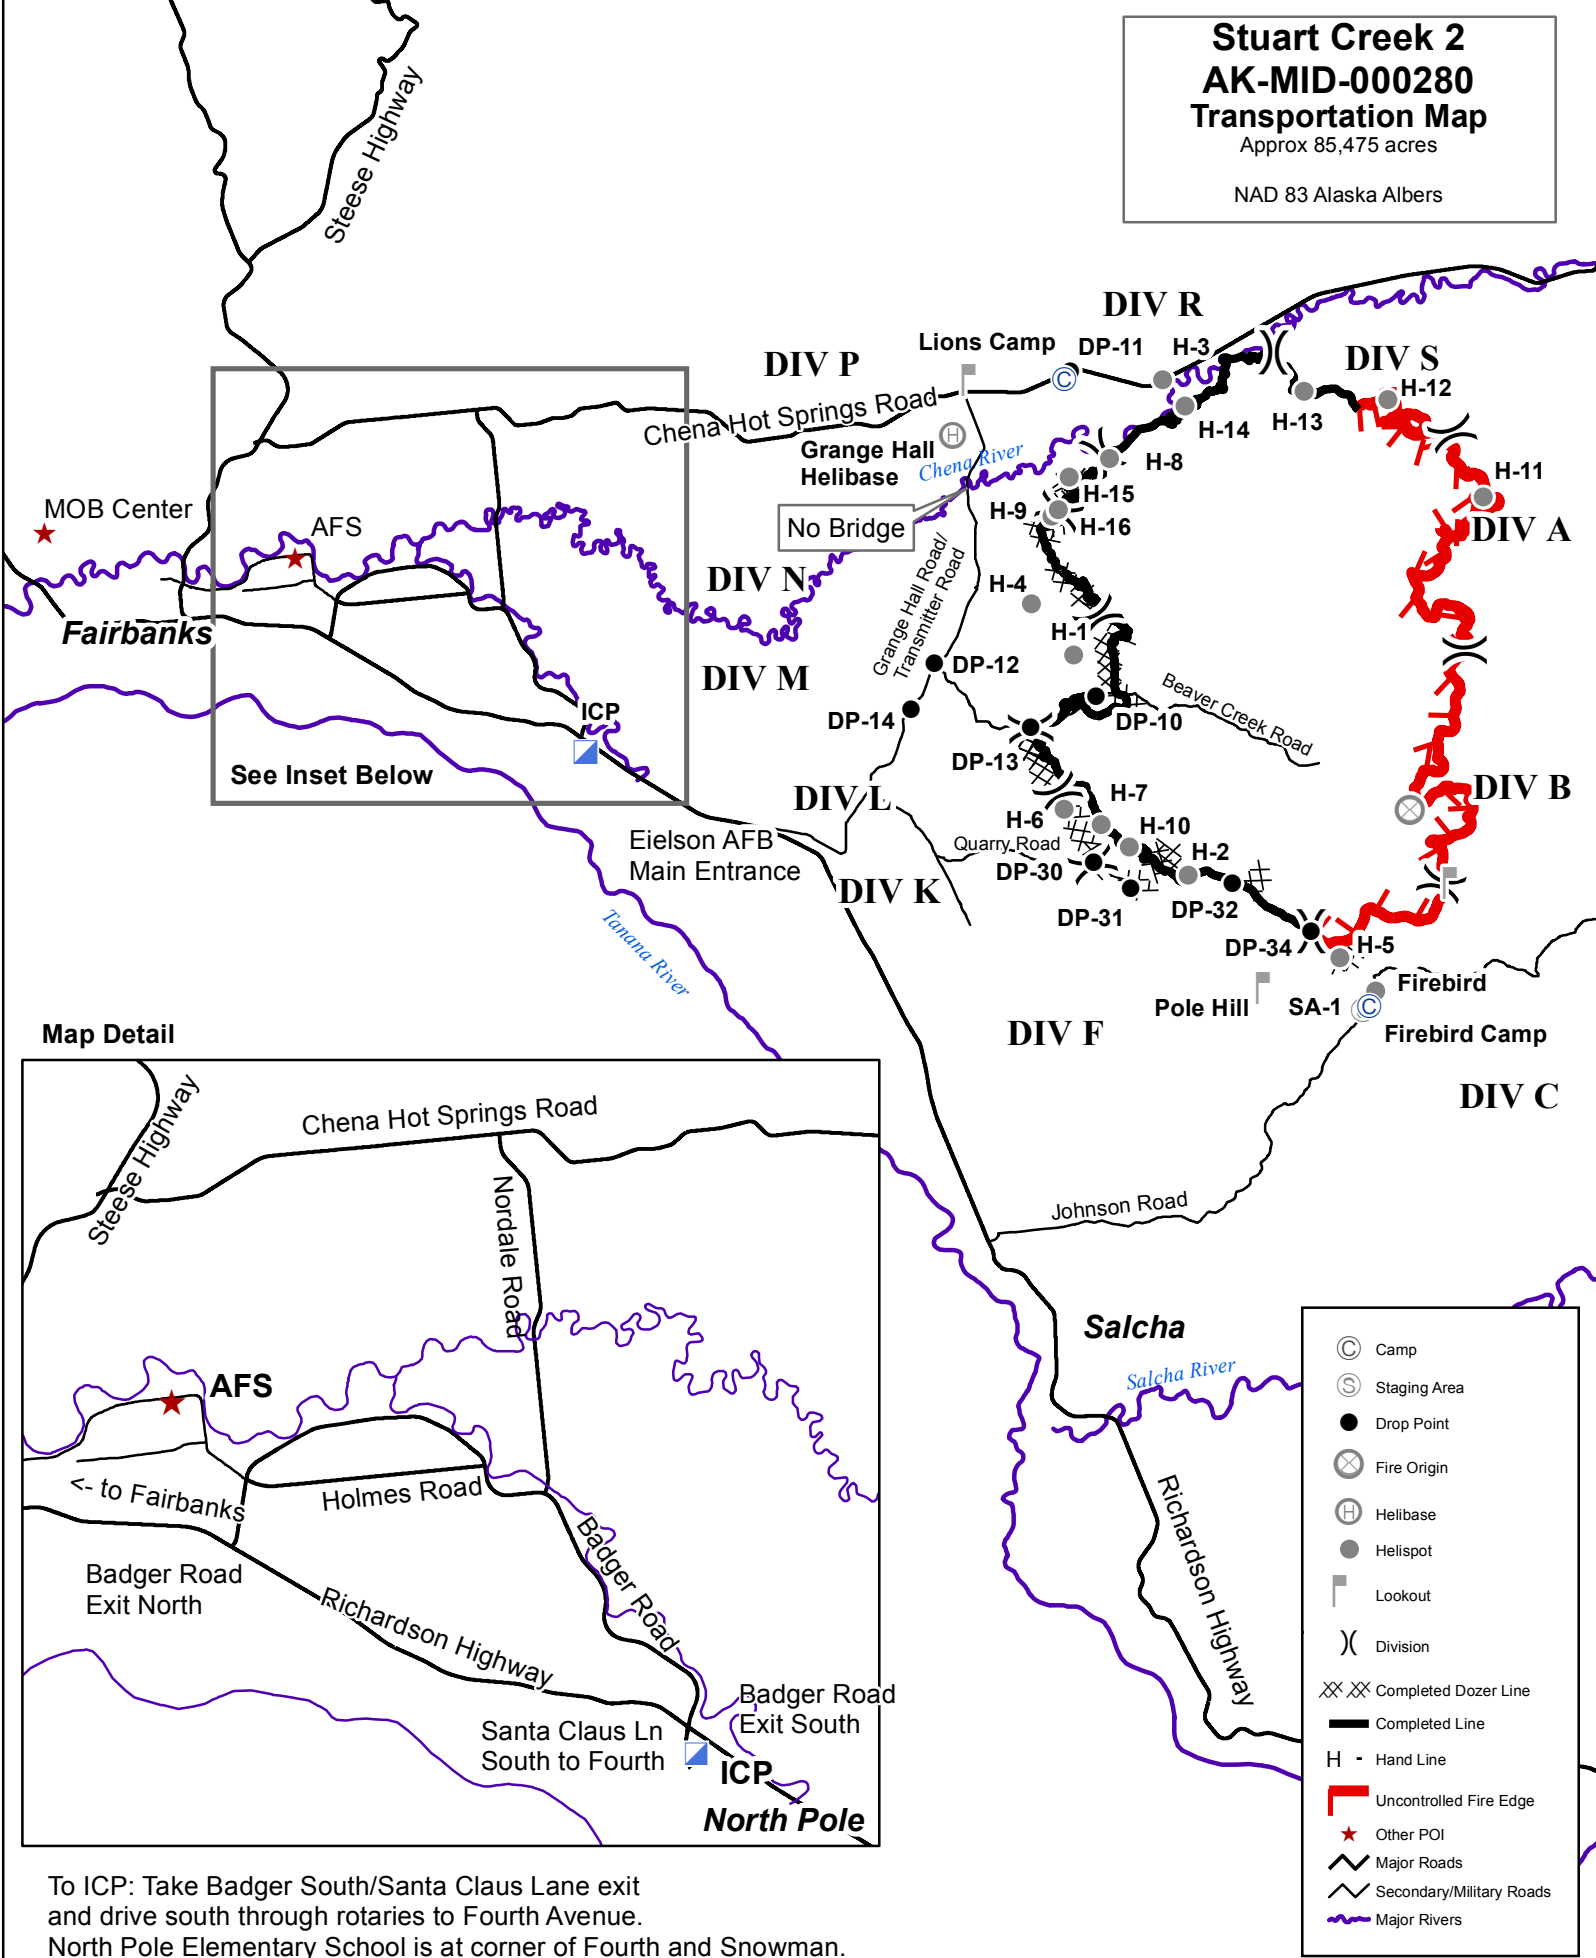

Stuart Creek 2 AK-MID-000280 Transportation Map

Approx 85,475 acres

NAD 83 Alaska Albers

Map Detail

To ICP: Take Badger South/Santa Claus Lane exit and drive south through rotaries to Fourth Avenue. North Pole Elementary School is at corner of Fourth and Snowman.

To Chena Hot Springs Road: Take Badger Road to Nordale, and follow Nordale north to Chena Hot Springs Road.

0 2.5 5 10 Miles