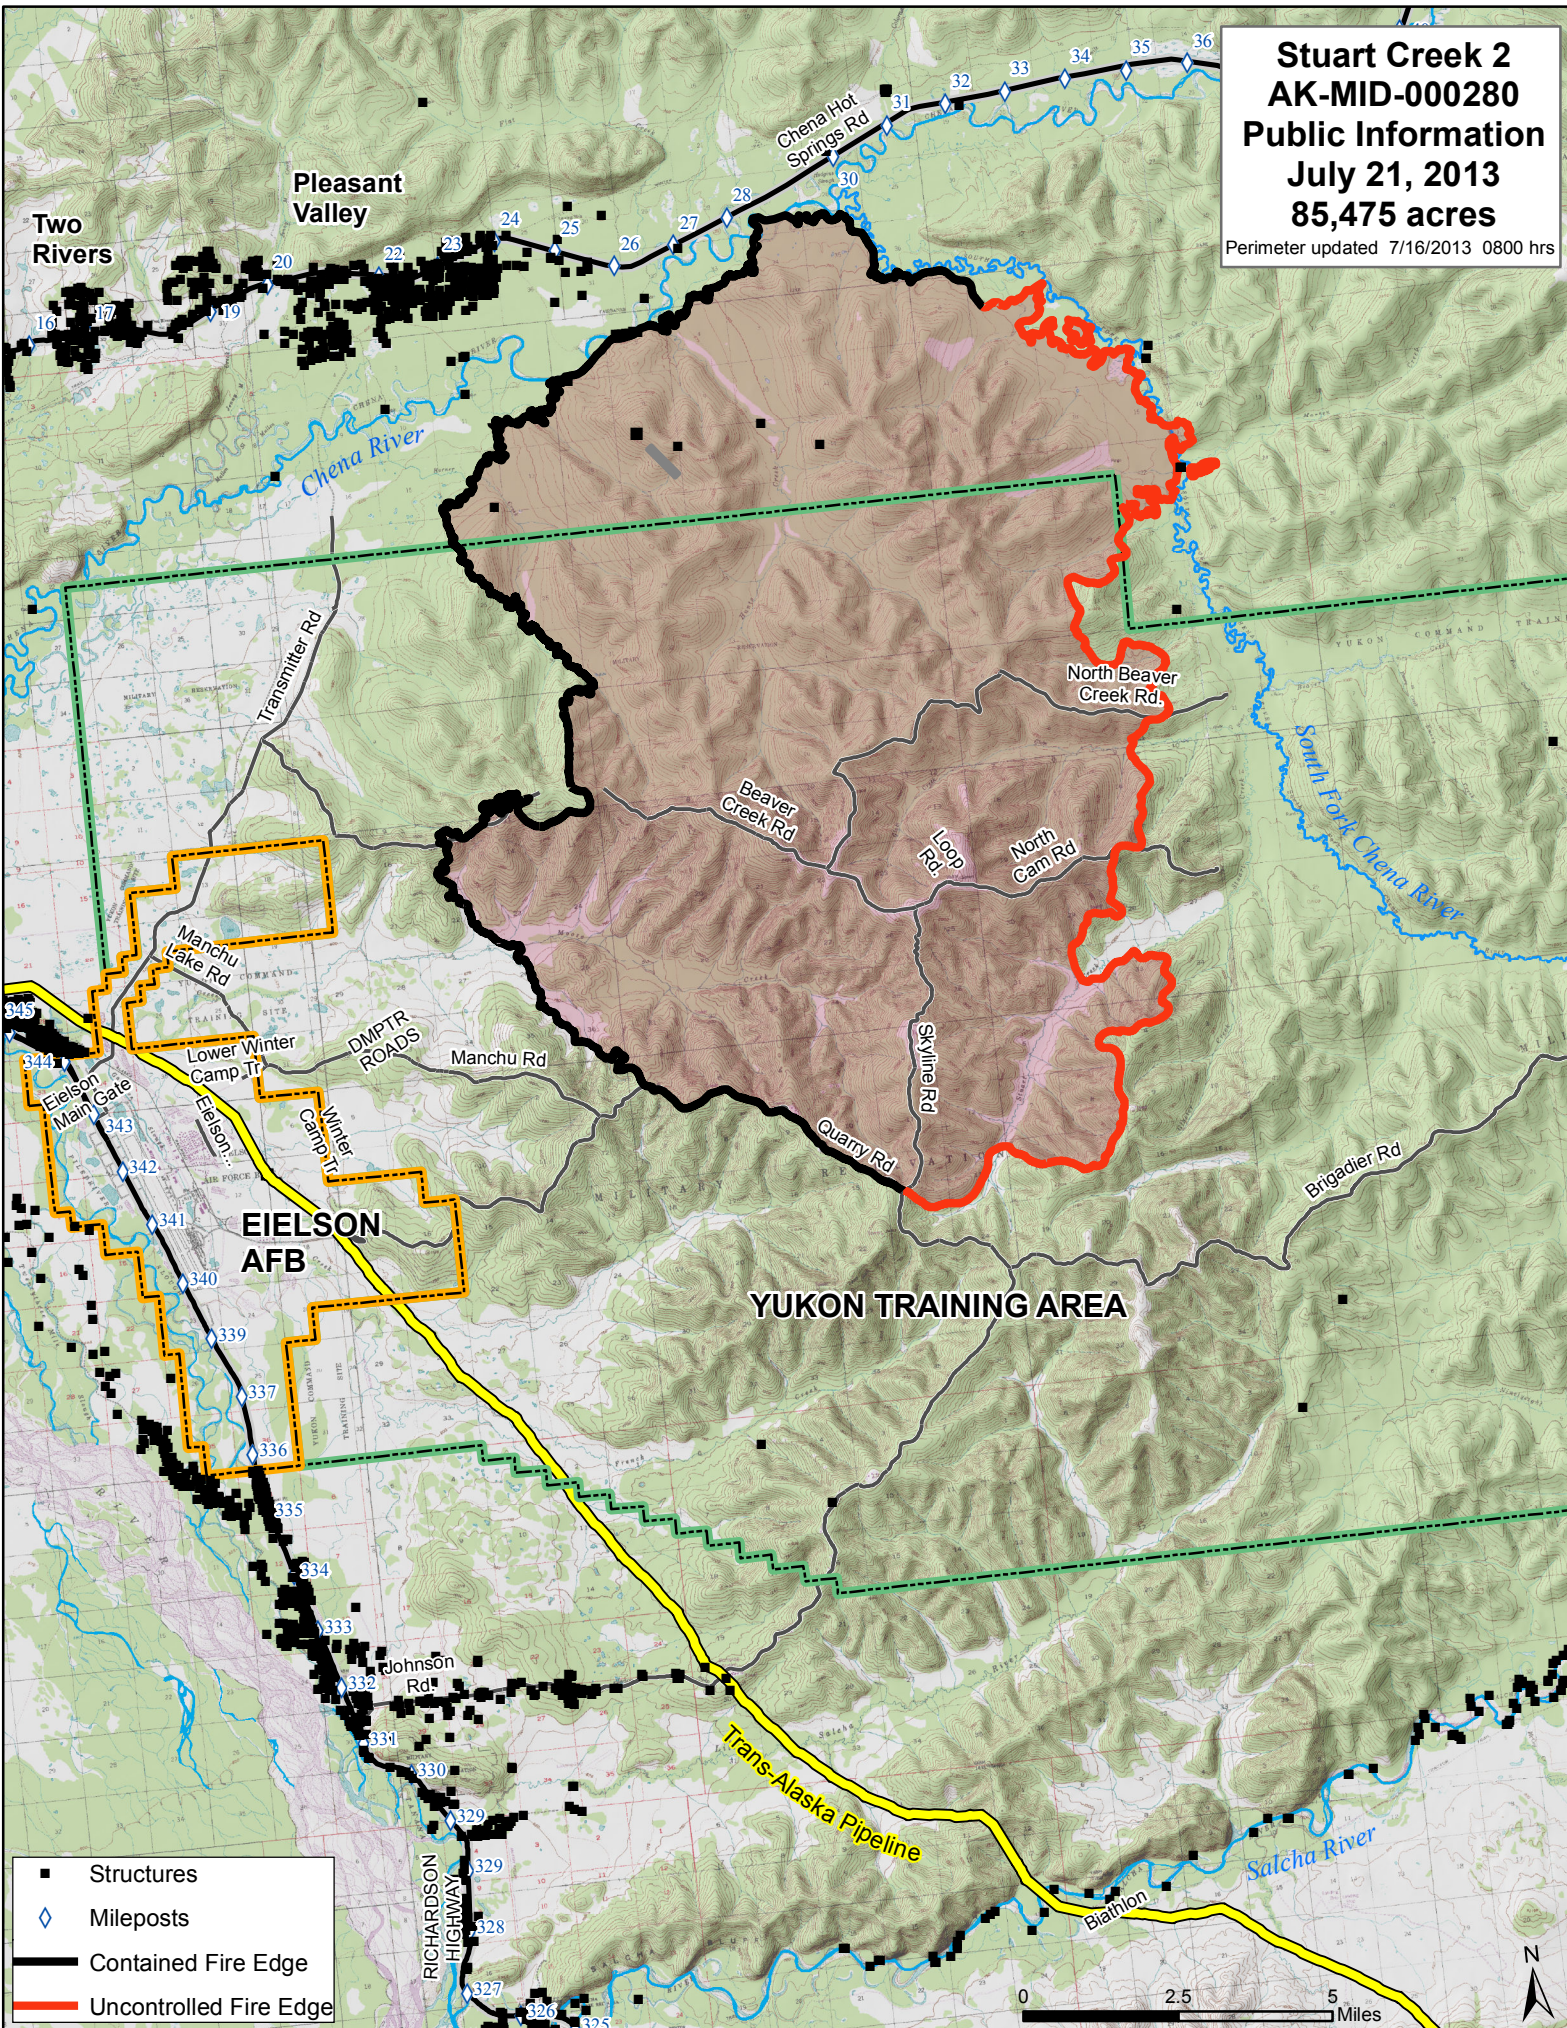

Stuart Creek 2
AK-MID-000280
Public Information
July 21, 2013
85,475 acres
 Perimeter updated 7/16/2013 0800 hrs

- Structures
- ◆ Mileposts
- Contained Fire Edge
- Uncontrolled Fire Edge

0 2.5 5 Miles