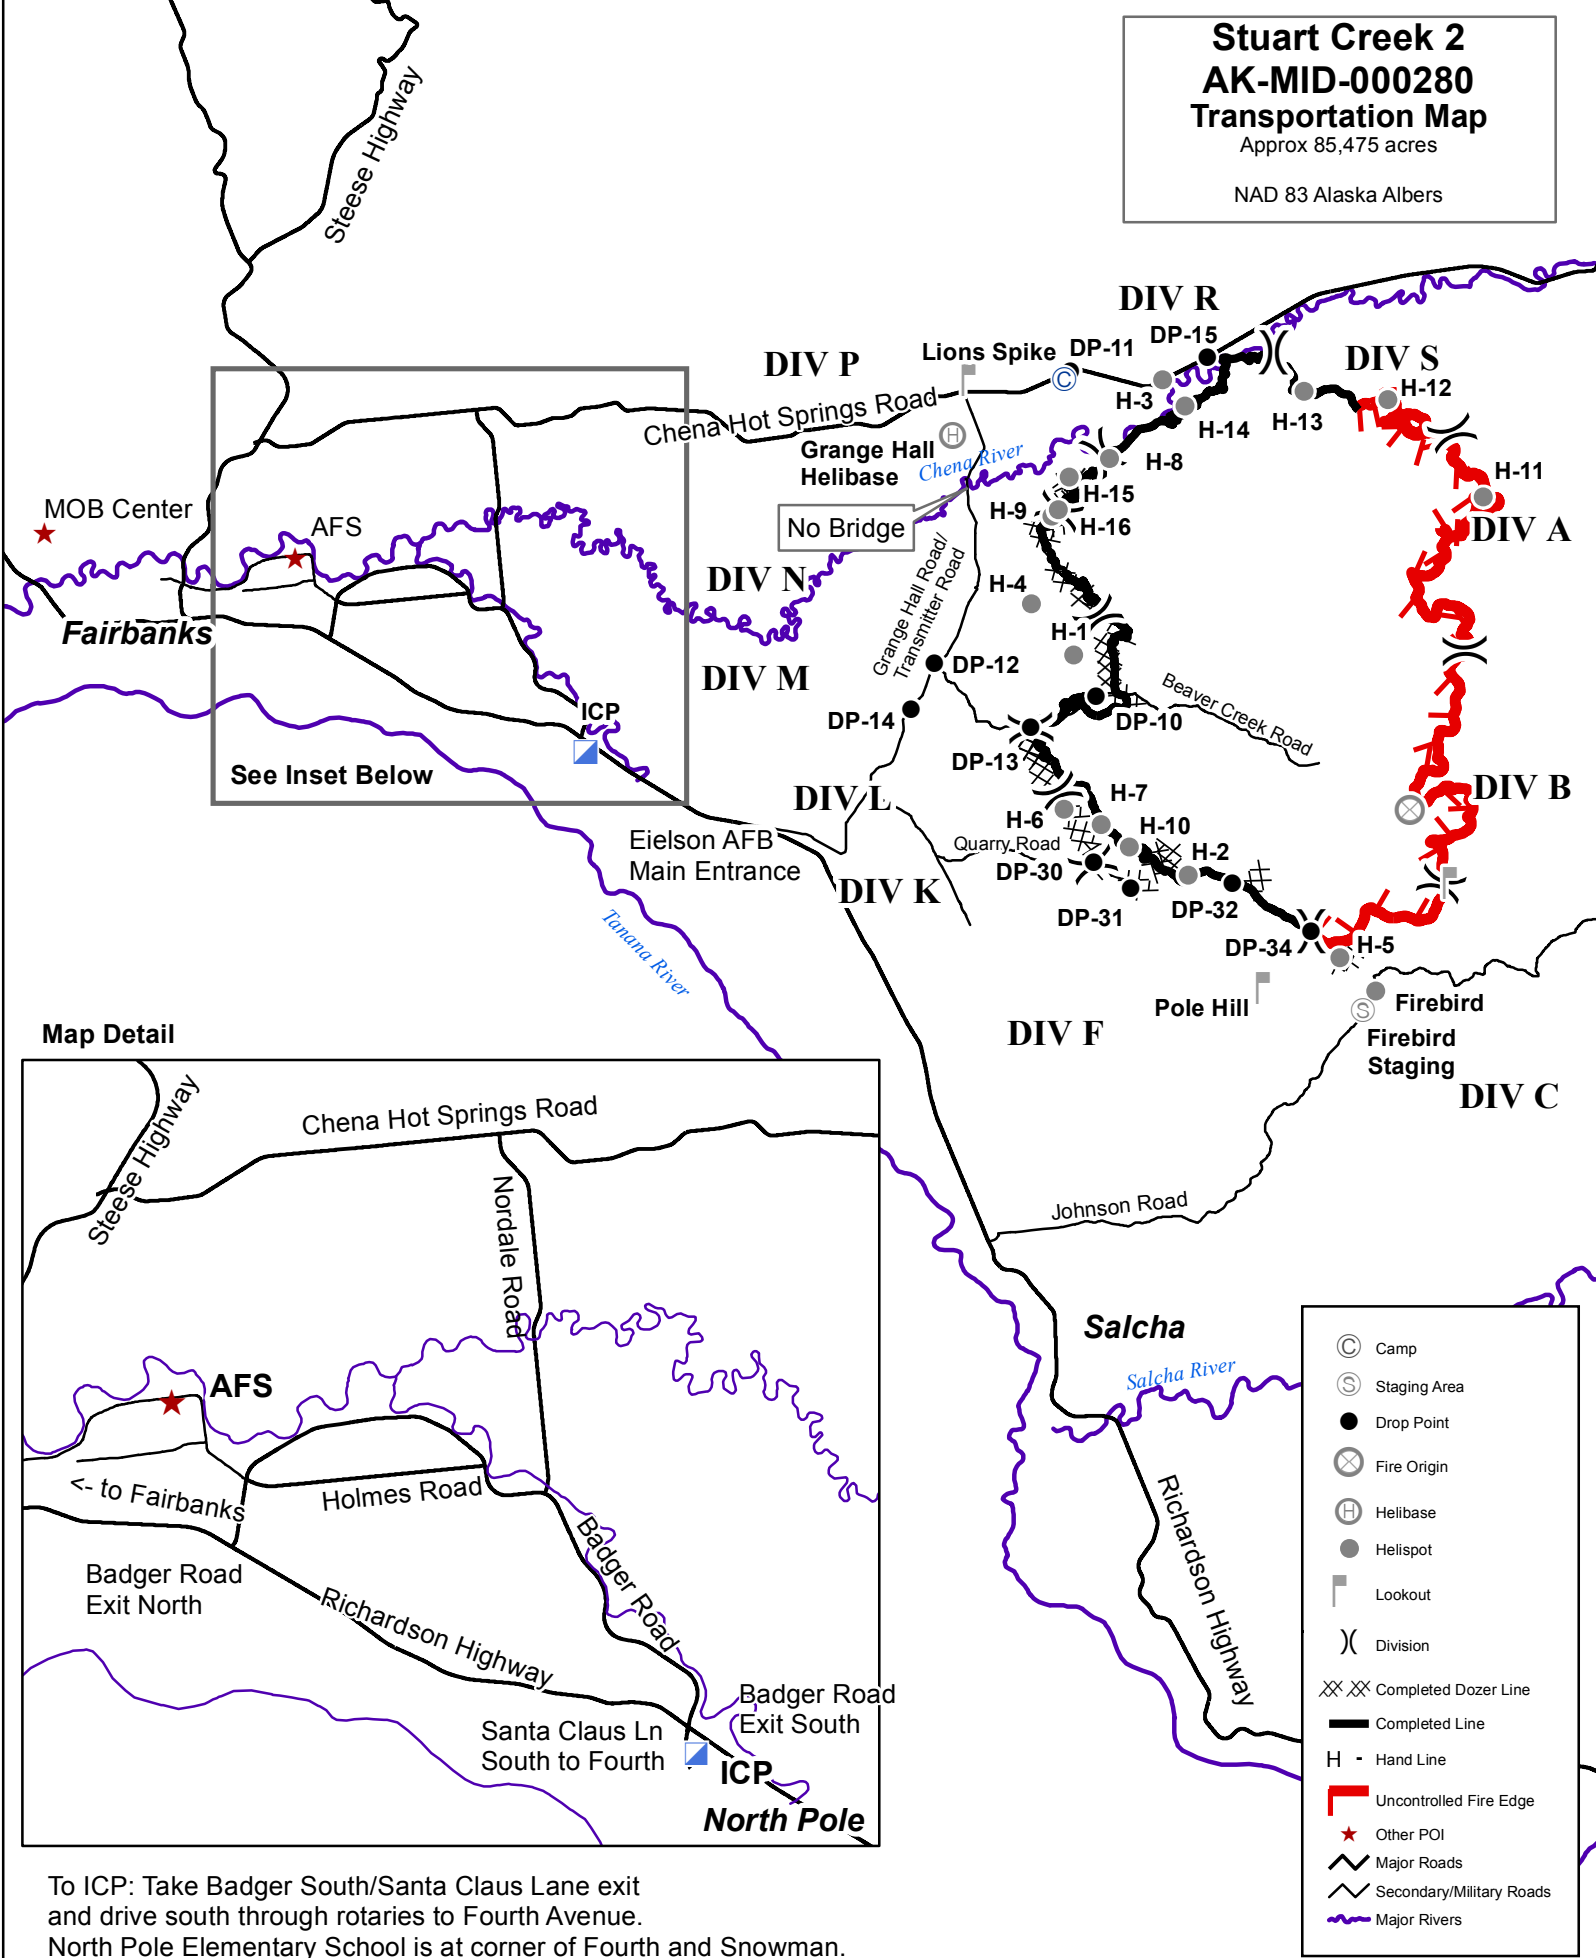

Stuart Creek 2 AK-MID-000280 Transportation Map

Approx 85,475 acres

NAD 83 Alaska Albers

Map Detail

To ICP: Take Badger South/Santa Claus Lane exit and drive south through rotaries to Fourth Avenue. North Pole Elementary School is at corner of Fourth and Snowman.

To Chena Hot Springs Road: Take Badger Road to Nordale, and follow Nordale north to Chena Hot Springs Road.

0 2.5 5 10 Miles