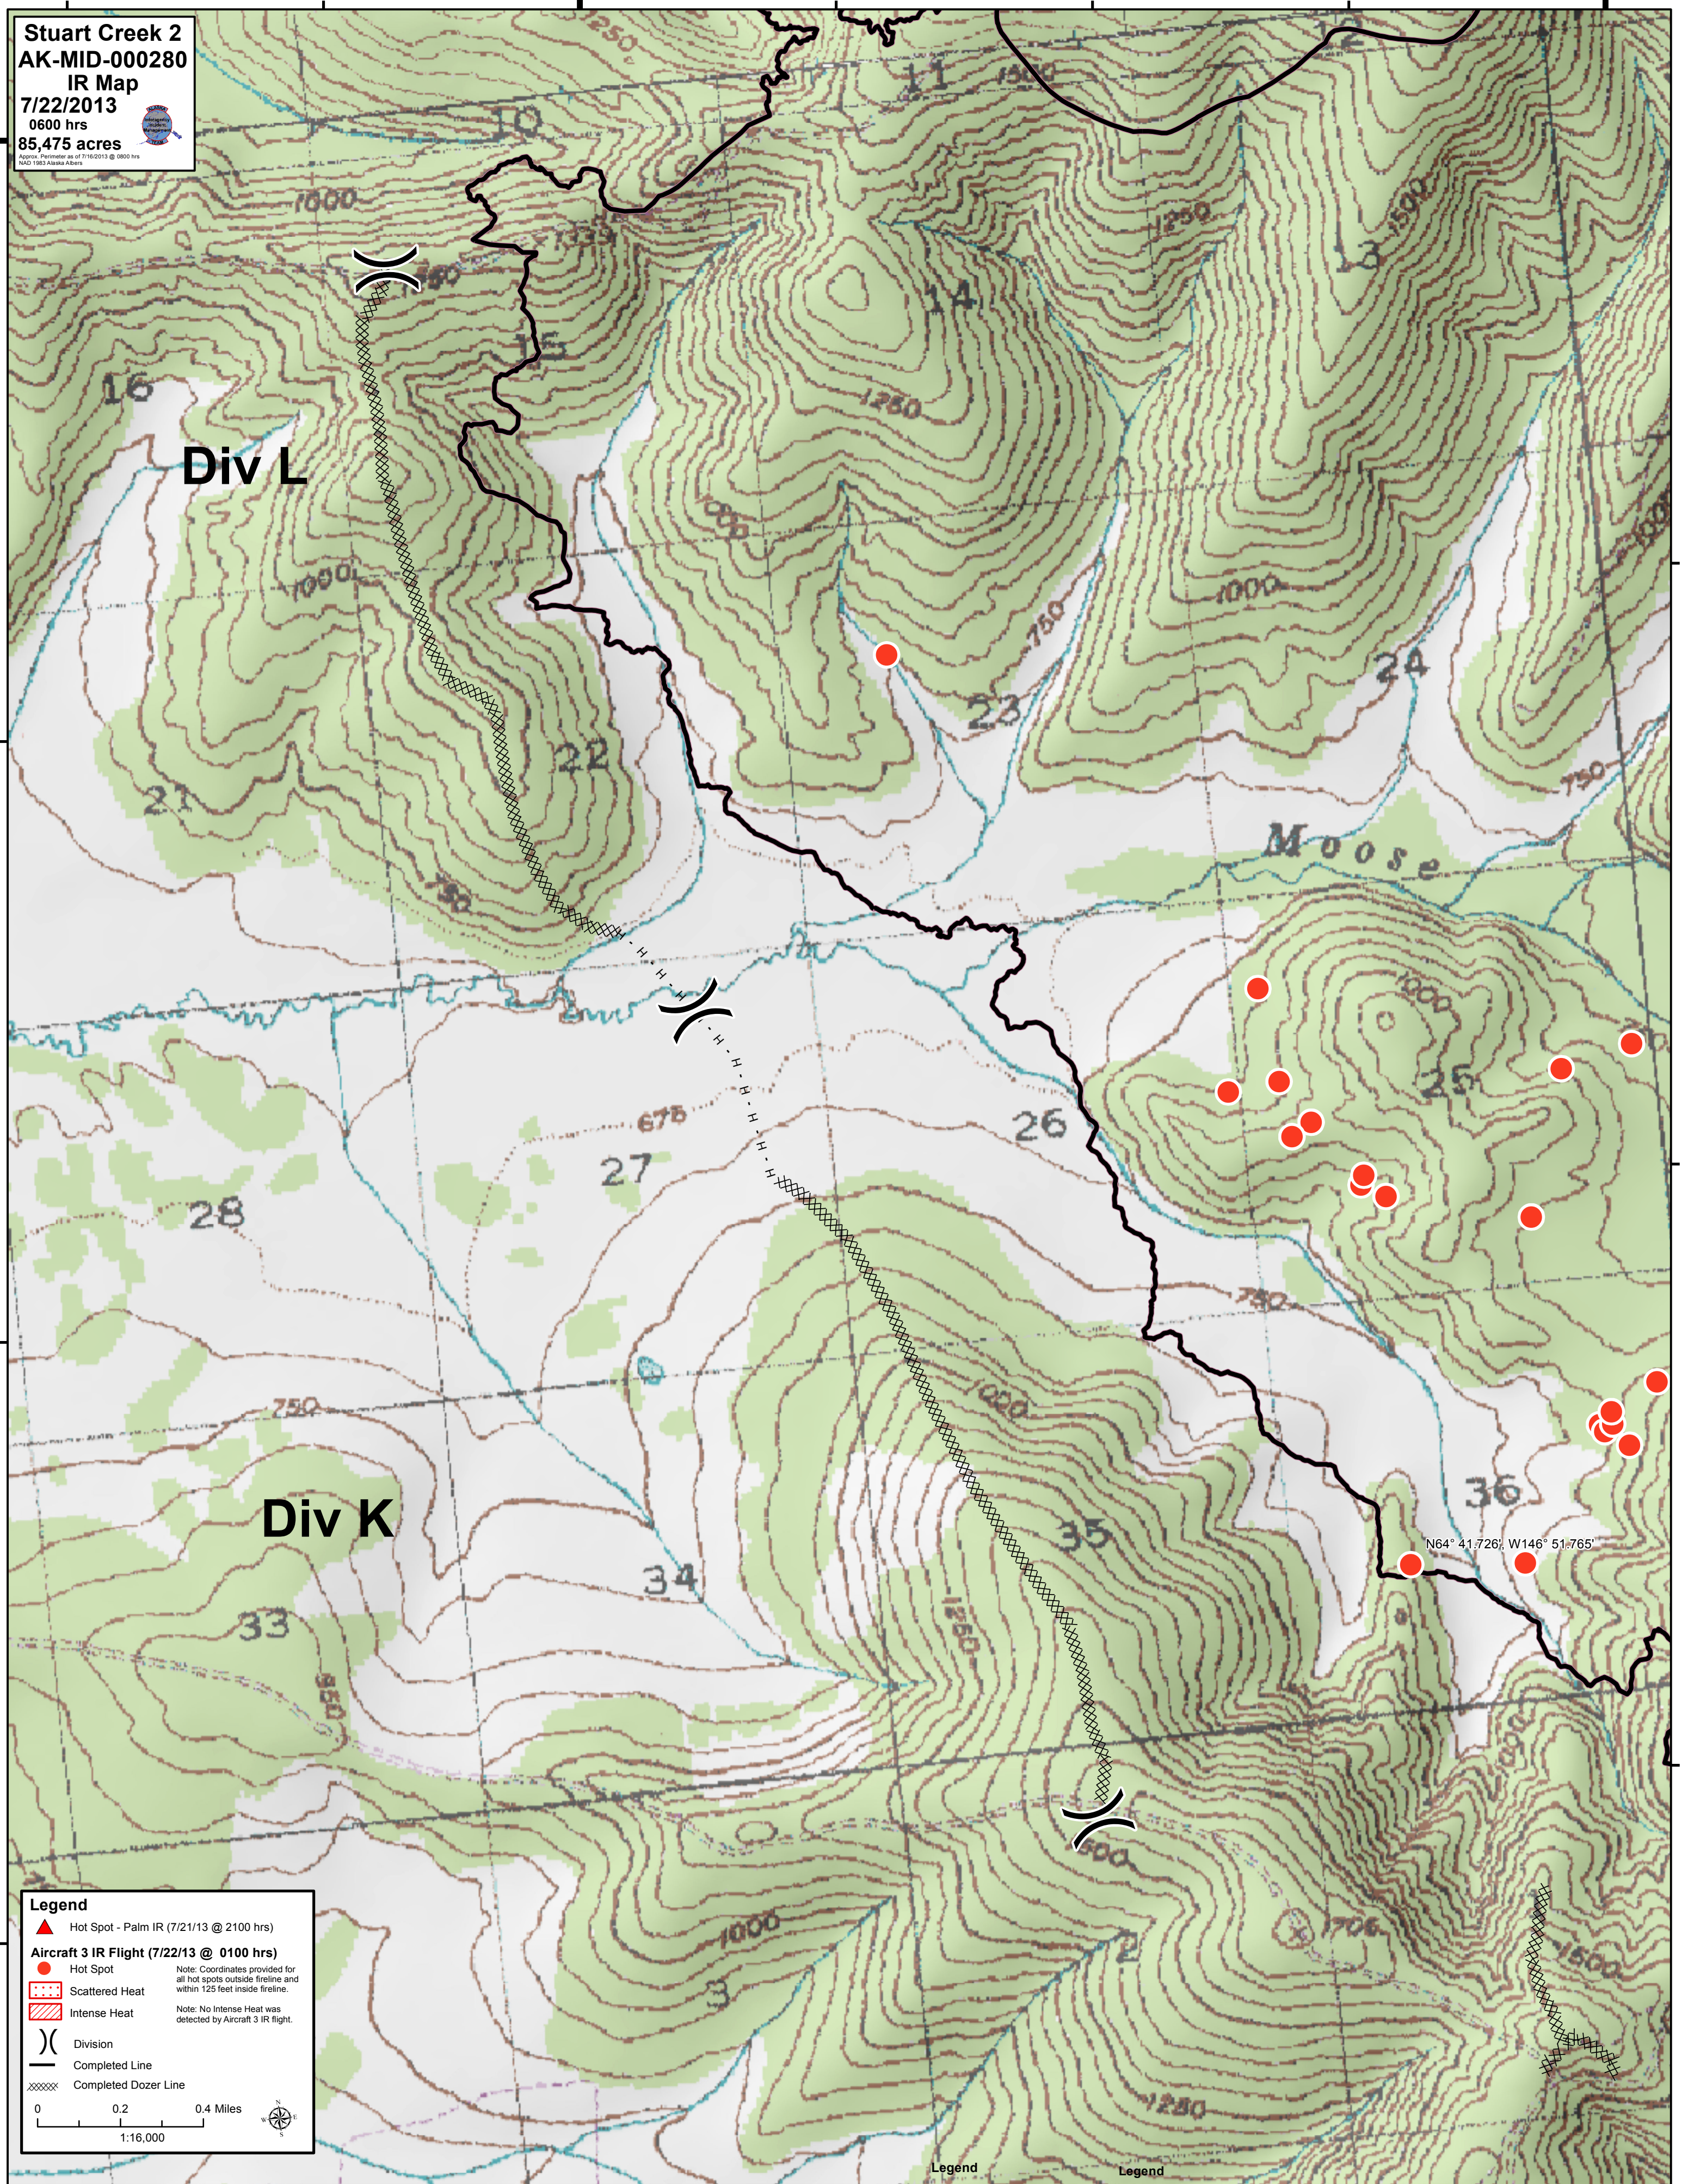

Stuart Creek 2
AK-MID-000280
IR Map
 7/22/2013
 0600 hrs
 85,475 acres

64°45'N

Legend

- Hot Spot - Palm IR (7/21/13 @ 2100 hrs)
- Hot Spot
- Scattered Heat
- Intense Heat
- Division
- Completed Line
- Completed Dozer Line

Note: Coordinates provided for all hot spots outside fireline and within 125 feet inside fireline.

Note: No Intense Heat was detected by Aircraft 3 IR flight.

0 0.2 0.4 Miles
 1:16,000

Legend

Legend