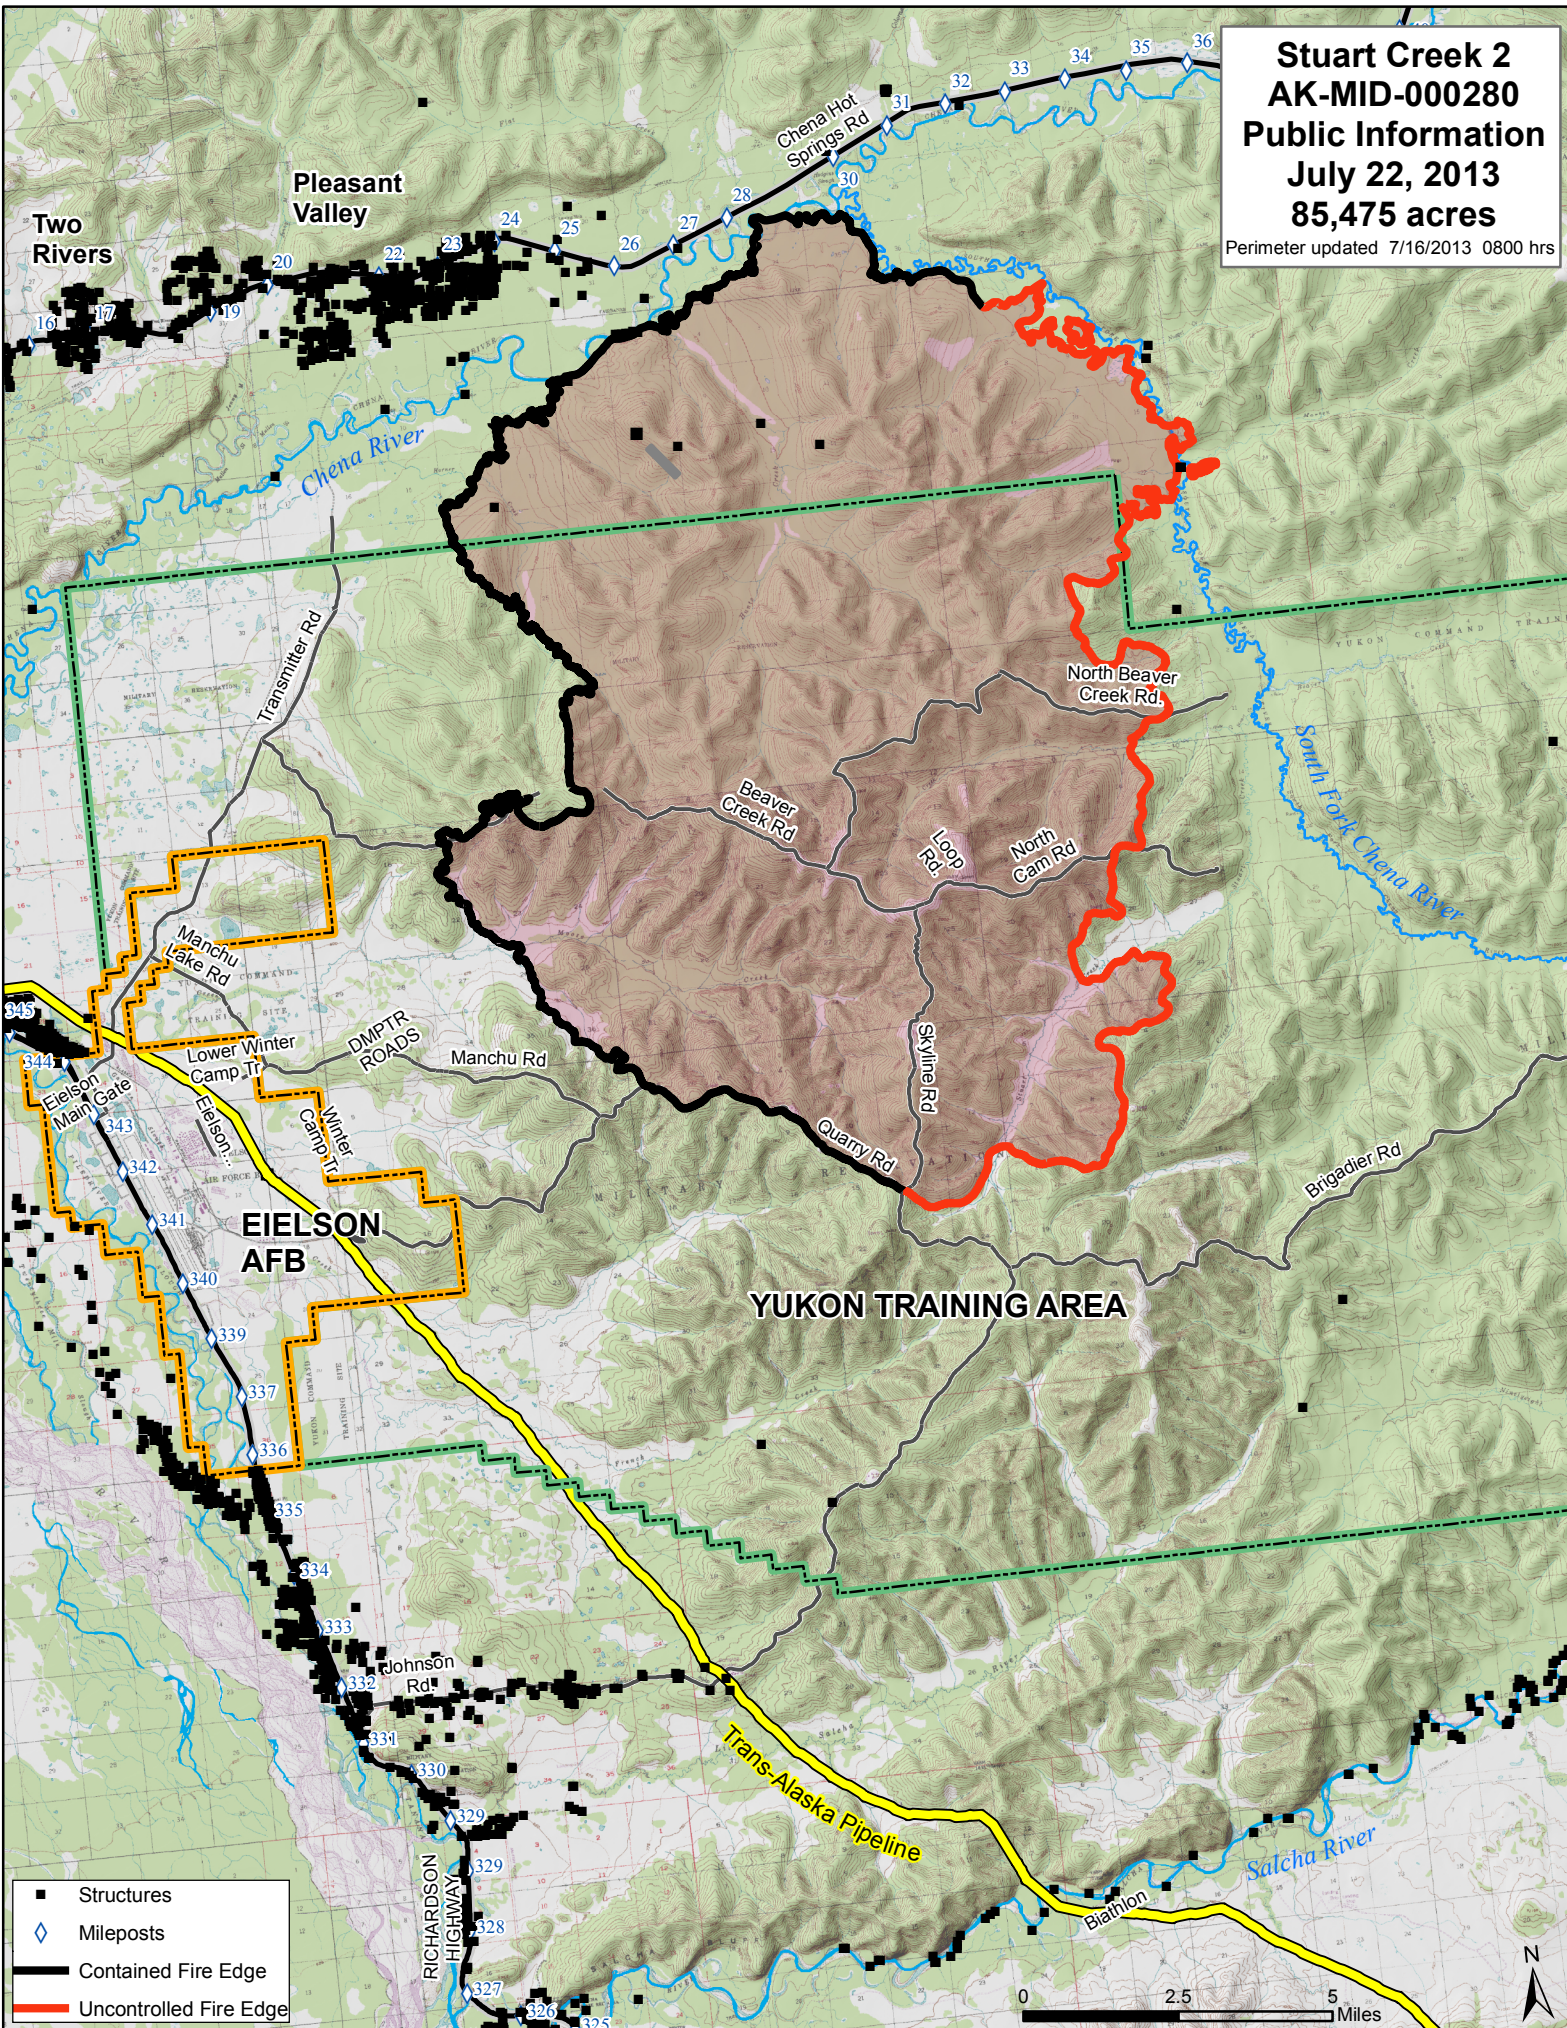

Stuart Creek 2
AK-MID-000280
Public Information
July 22, 2013
85,475 acres
 Perimeter updated 7/16/2013 0800 hrs

- Structures
- ◆ Mileposts
- Contained Fire Edge
- Uncontrolled Fire Edge

0 2.5 5 Miles