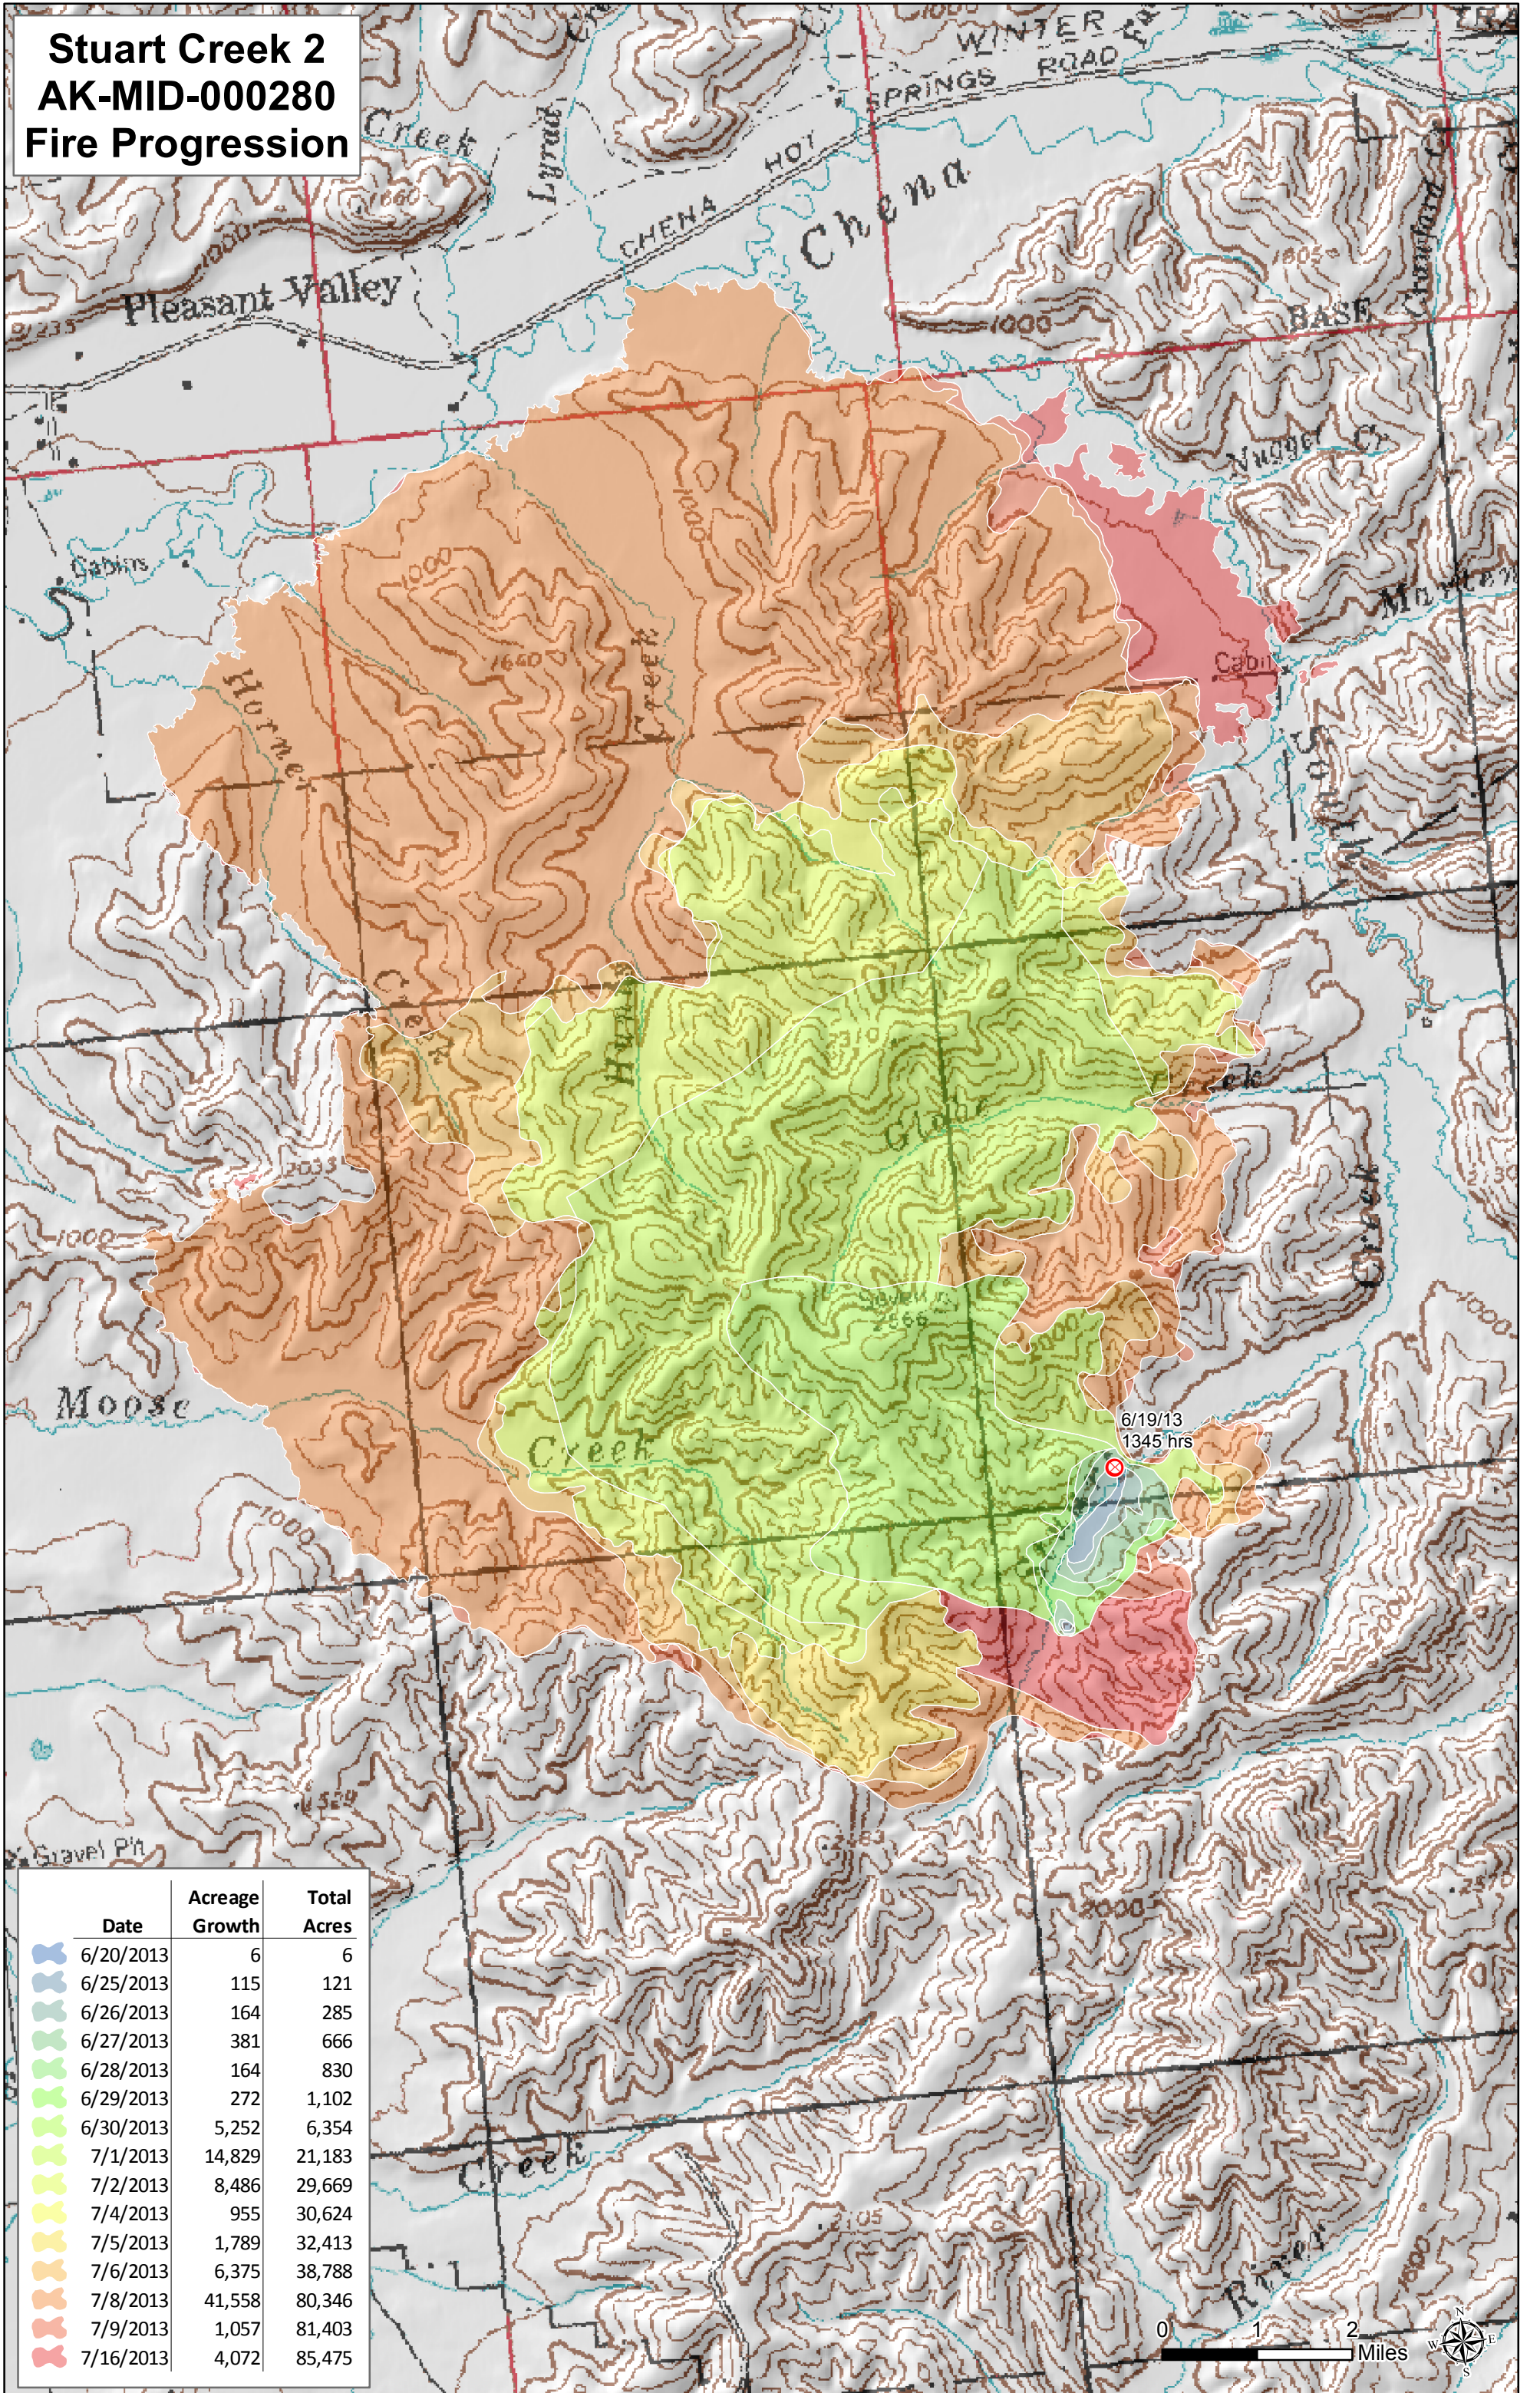

**Stuart Creek 2
AK-MID-000280
Fire Progression**

Date	Acreage Growth	Total Acres
6/20/2013	6	6
6/25/2013	115	121
6/26/2013	164	285
6/27/2013	381	666
6/28/2013	164	830
6/29/2013	272	1,102
6/30/2013	5,252	6,354
7/1/2013	14,829	21,183
7/2/2013	8,486	29,669
7/4/2013	955	30,624
7/5/2013	1,789	32,413
7/6/2013	6,375	38,788
7/8/2013	41,558	80,346
7/9/2013	1,057	81,403
7/16/2013	4,072	85,475

0 1 2 Miles