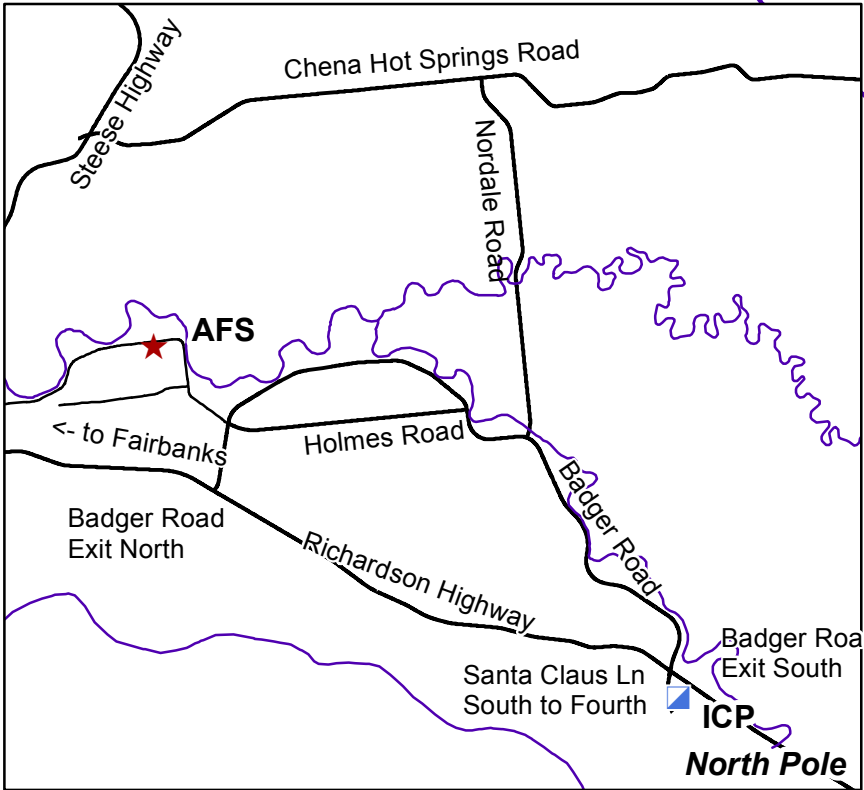

Stuart Creek 2 AK-MID-000280 Transportation Map

Approx 85,475 acres

NAD 83 Alaska Albers

Map Detail

To ICP: Take Badger South/Santa Claus Lane exit and drive south through rotaries to Fourth Avenue. North Pole Elementary School is at corner of Fourth and Snowman.

To Chena Hot Springs Road: Take Badger Road to Nordale, and follow Nordale north to Chena Hot Springs Road.