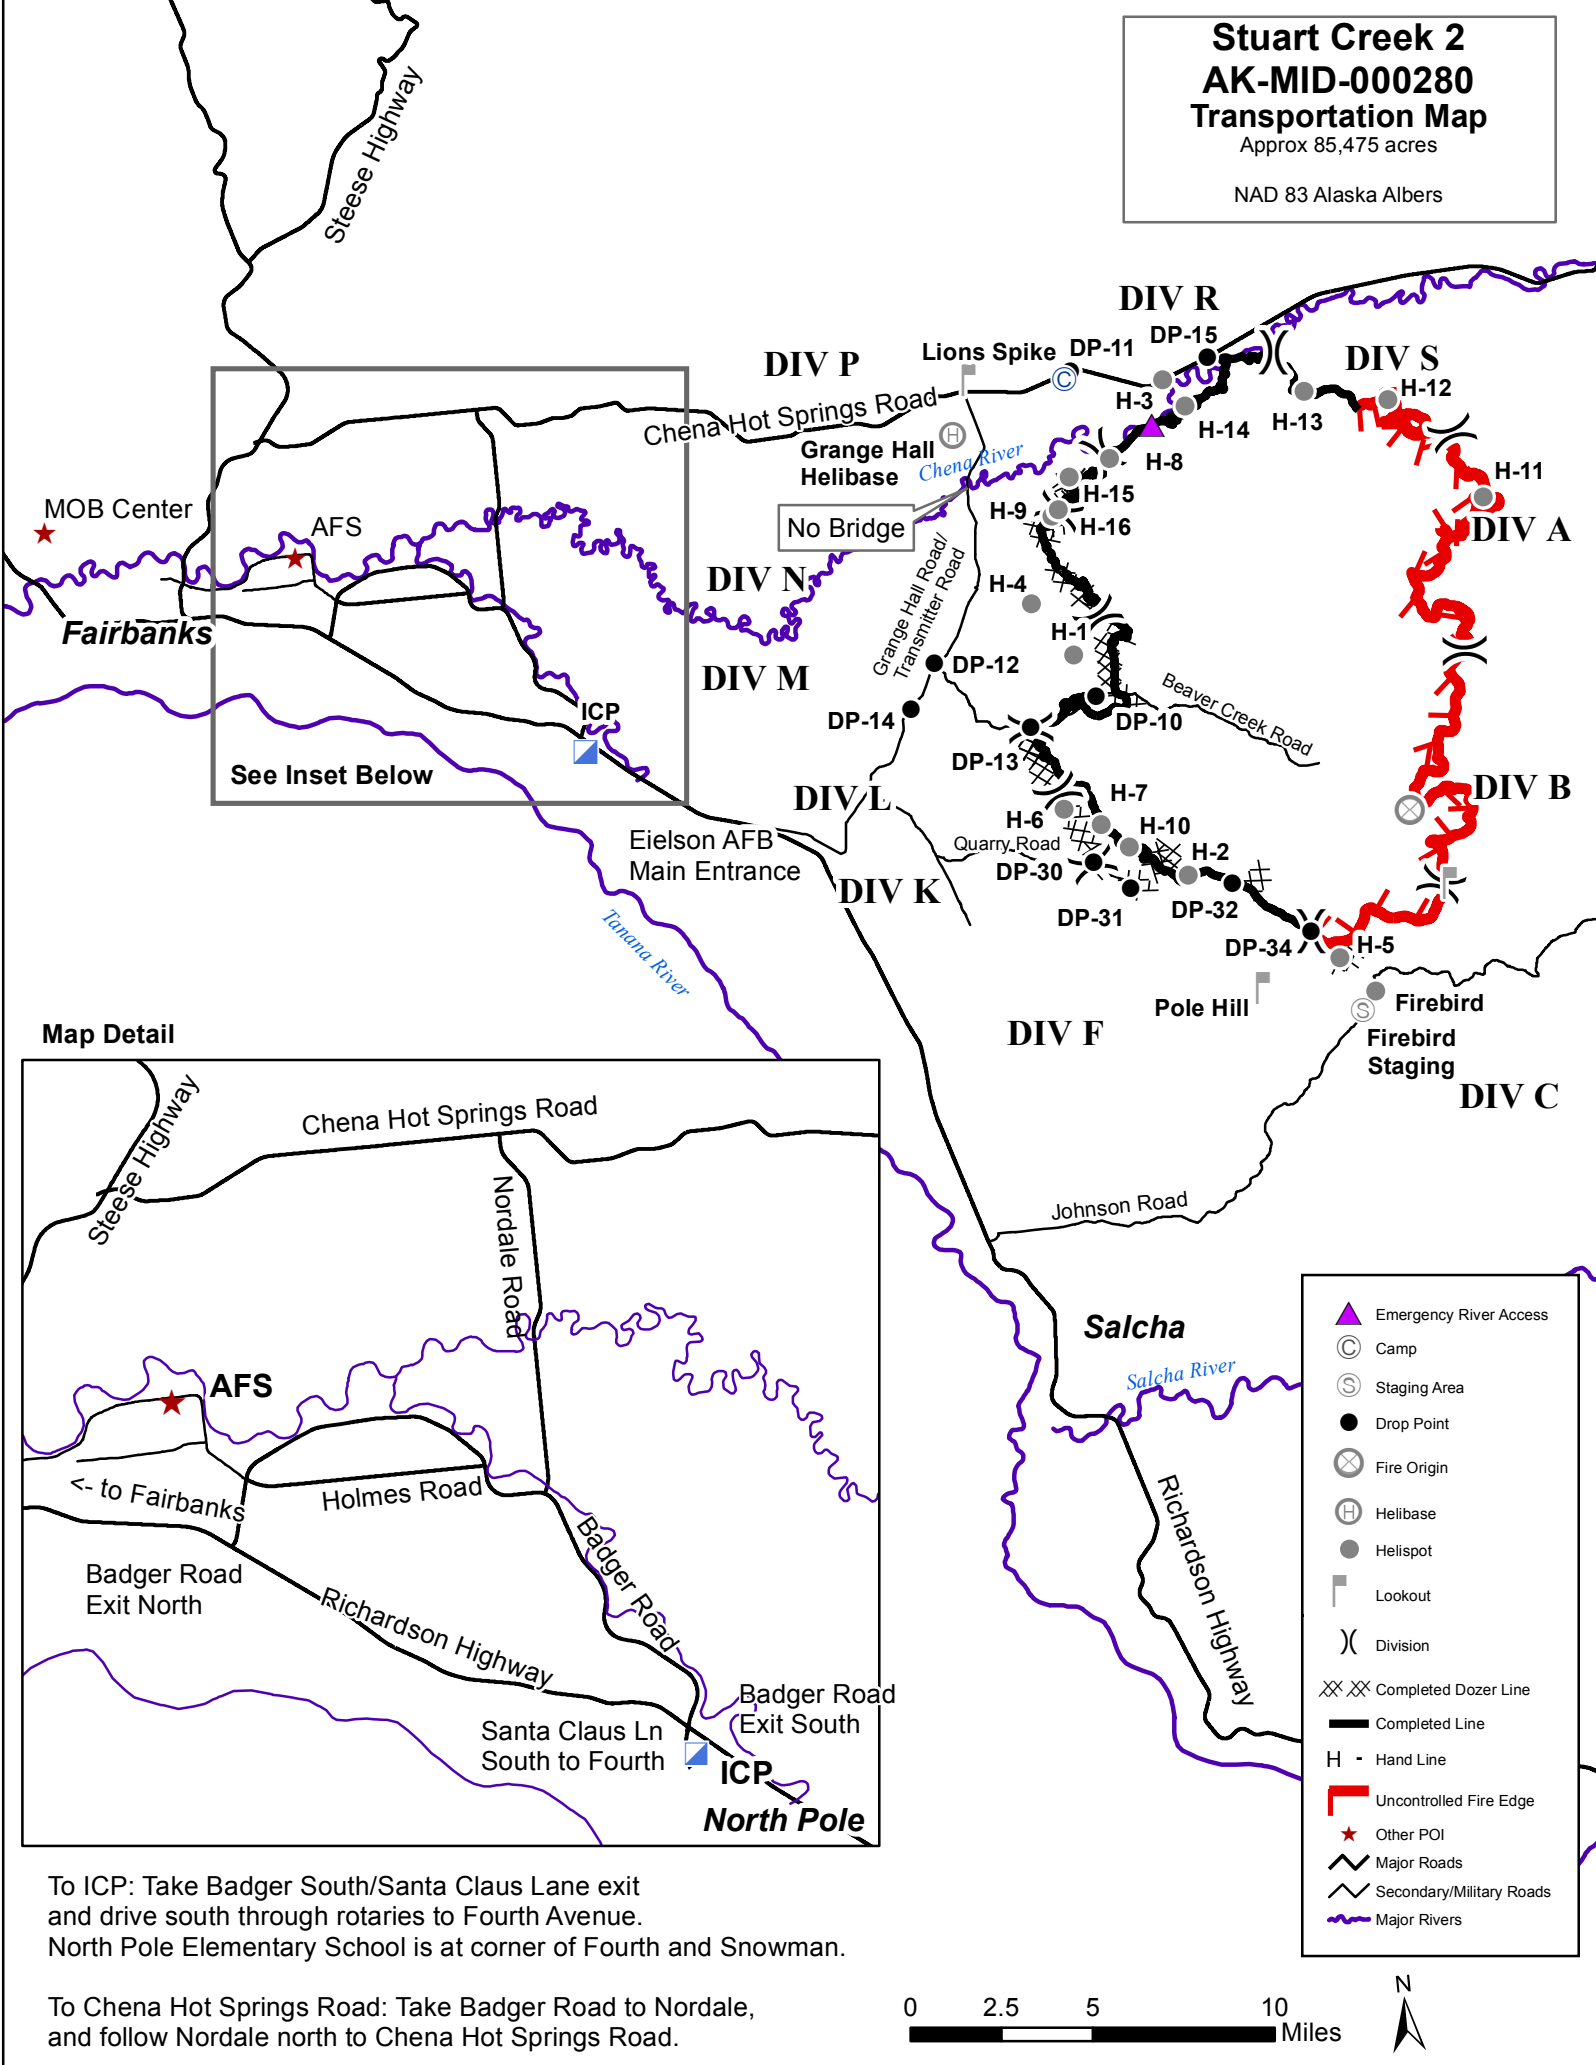

Stuart Creek 2 AK-MID-000280 Transportation Map

Approx 85,475 acres

NAD 83 Alaska Albers

Map Detail

To ICP: Take Badger South/Santa Claus Lane exit and drive south through rotaries to Fourth Avenue. North Pole Elementary School is at corner of Fourth and Snowman.

To Chena Hot Springs Road: Take Badger Road to Nordale, and follow Nordale north to Chena Hot Springs Road.