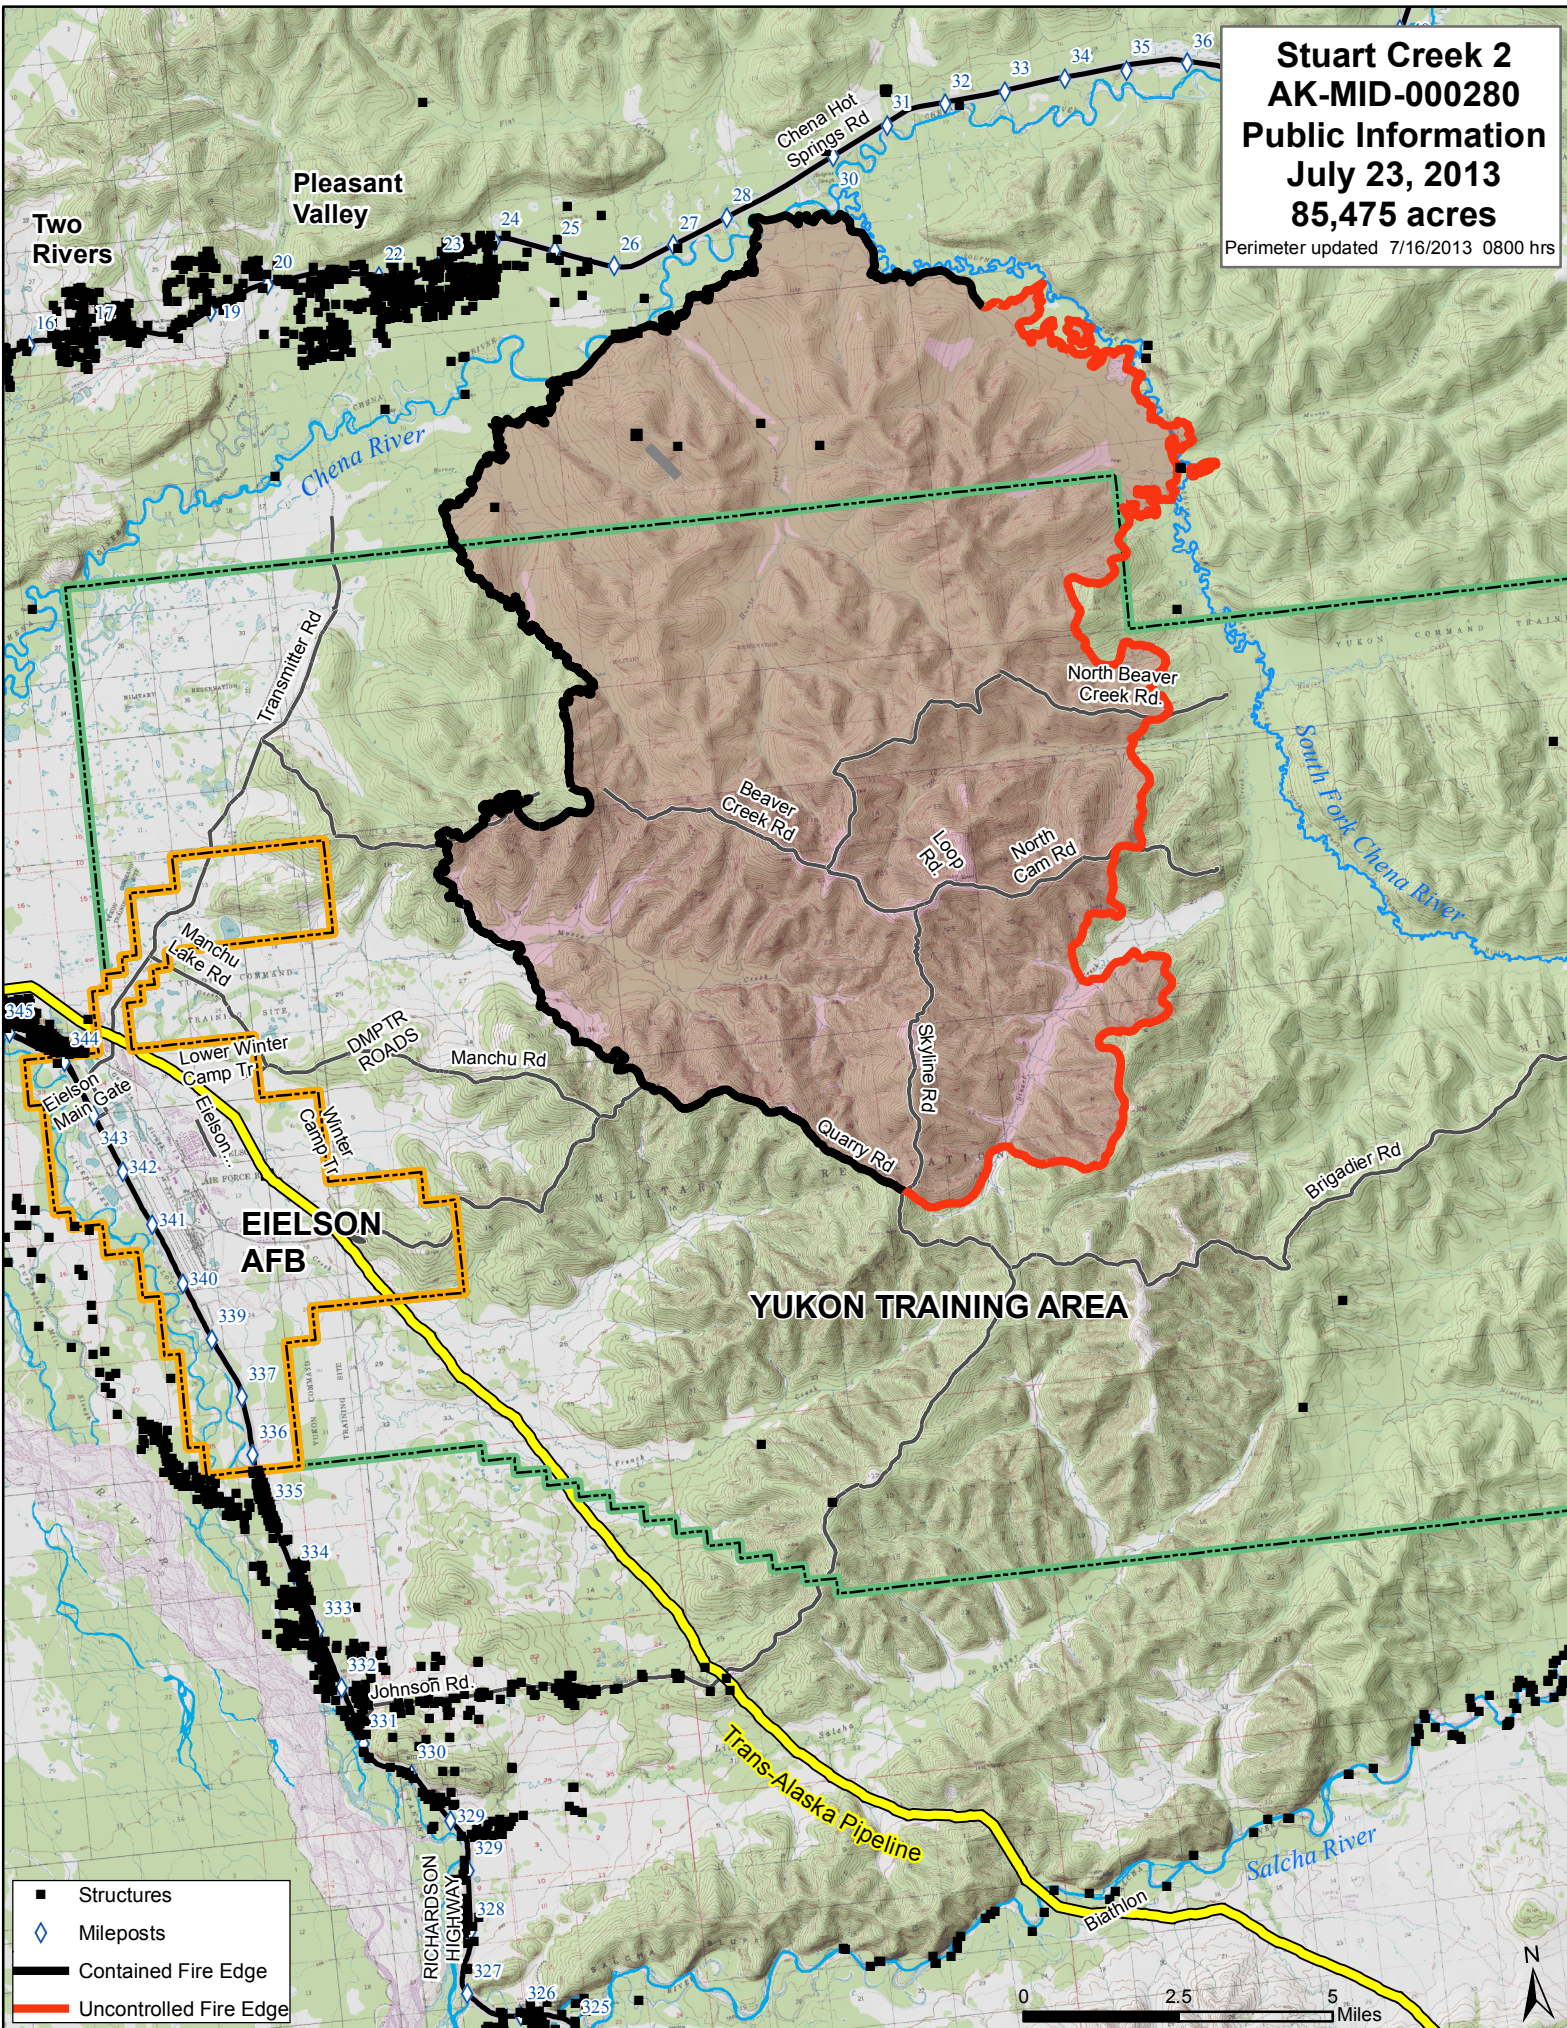

Stuart Creek 2
AK-MID-000280
Public Information
July 23, 2013
85,475 acres
 Perimeter updated 7/16/2013 0800 hrs

- Structures
- ◆ Mileposts
- Contained Fire Edge
- Uncontrolled Fire Edge

0 2.5 5 Miles